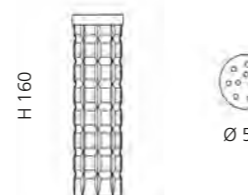

Transparent / Chrom
VALENTINO2T01F4

Transparent / Gold
VALENTINO2T01F3

Schwarz / Chrom
VALENTINO2T30F4

Schwarz / Gold
VALENTINO2T30F3

Weiß / Chrom
VALENTINO2T31F4

Weiß / Gold
VALENTINO2T31F3