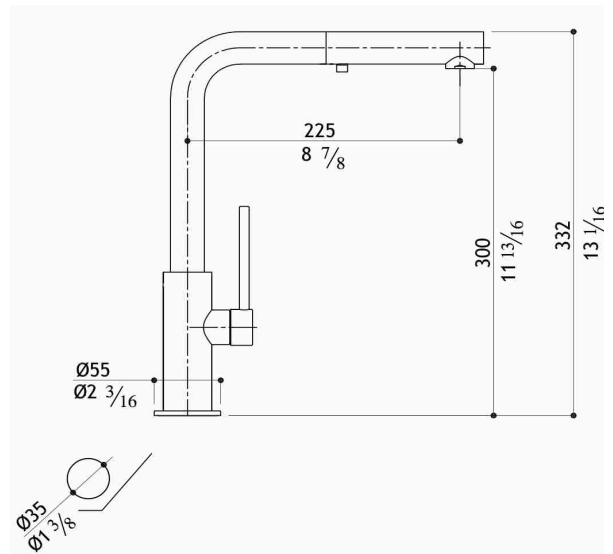

MGS Spin HD

Single Hole Pull Out Kitchen Faucet with Dual Spray SS Toggle Button

Specifications:

• Marine Grade Stainless steel AISI316L

- Right side lever installation only
- 100% lead free – fully recyclable
- The hand shower can be held “upside-down” allowing to control the water pattern switch with the
- The spray pattern is controlled by the elegant stainless steel Toggle Button
- Cold water flow positioned towards front for child safety
- The lever goes back only 17°, making it ideal for tight installations
- Hose pull out length up to 20”
- Areas of application: Indoor & outdoor
- Flow rate US: 1.75 GPM at 45 PSI in conformity with CalGreen and WaterSense requirements
- Flow rate EU: 8.3 L/Min at 3 Bar
- PVD finishes over brushed stainless steel