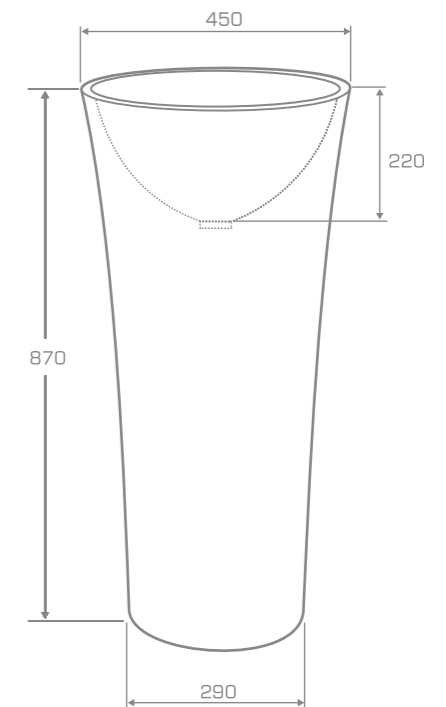

OPTIONAL EQUIPMENT

- color click-clack waste,
- Available in Limited finish.