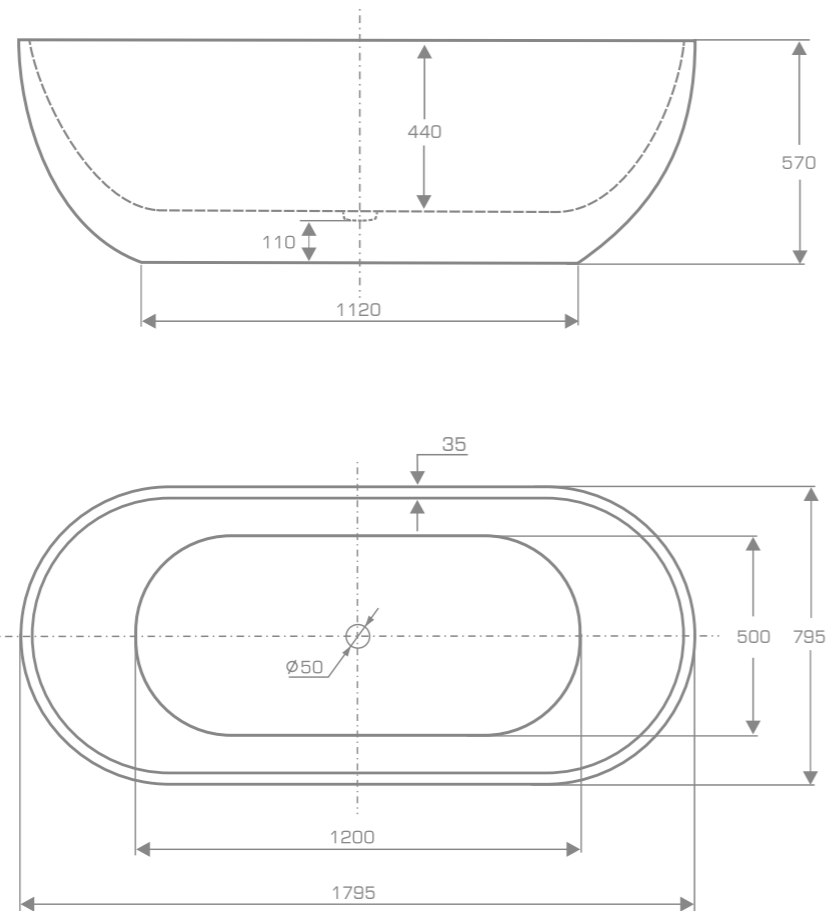

Freestanding bathtub

S P A C E

TECHNICAL INFORMATION

Dimension: 179,5x79,5x63 cm

Material: QualTec composite

Color: Ravon / NCS / RAL color palette

Capacity: 230 liters

Weight: 60kg

Weight with packaging: 80kg

STANDARD EQUIPMENT

- click-clack drain plug,
- siphon,
- steel frame with adjustable feet.