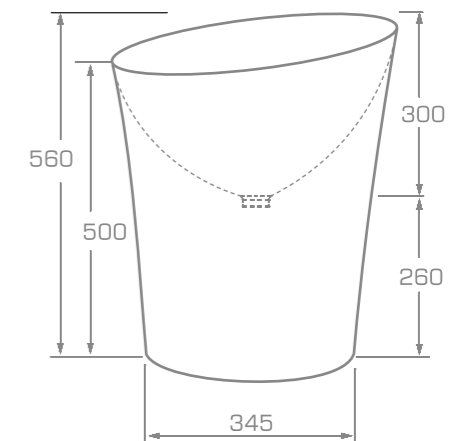

material
Marmonit / PureStone / PuroMetal

Freestanding washbasin

S A X O

TECHNICAL INFORMATION

Dimension: 46,5x46,5x89 cm

Material: Marmonit (glossy),
 PureStone (mat),
 PuroMetal (glossy/antic/brush).

Color: Ravon / NCS / RAL color palette

material
Marmonit / PureStone / PuroMetal

Overtop washbasin

S A X O O V E R T O P B A S I N

TECHNICAL INFORMATION

Dimension: 46,5x46,5x56 cm

Material: Marmonit (glossy),
PureStone (mat),
PuroMetal (glossy/antic/brush).

Color: Ravon / NCS / RAL color palette

Weight: 21kg

Weight with packaging: 35kg

OPTIONAL EQUIPMENT

- color click-clack waste,
- Available in Limited finish.

Inset washbasin

S A X O
I N S E T B A S I N

No one will be able to pass by Saxo indifferently - it attracts with asymmetry of its delicate form and surprises with its practical depth. Saxo inset washbasin is the perfect solution for washbasin cabinets. It is suitable for installation with deck-mounted or concealed wall-mounted fittings.

material
Marmonit / PureStone / PuroMetal

Inset Washbasin

S A X O
I N S E T B A S I N

TECHNICAL INFORMATION

Dimension: 47x47x32 cm

Material: Marmonit (glossy),
PureStone (mat),
PuroMetal (glossy/antic/brush).