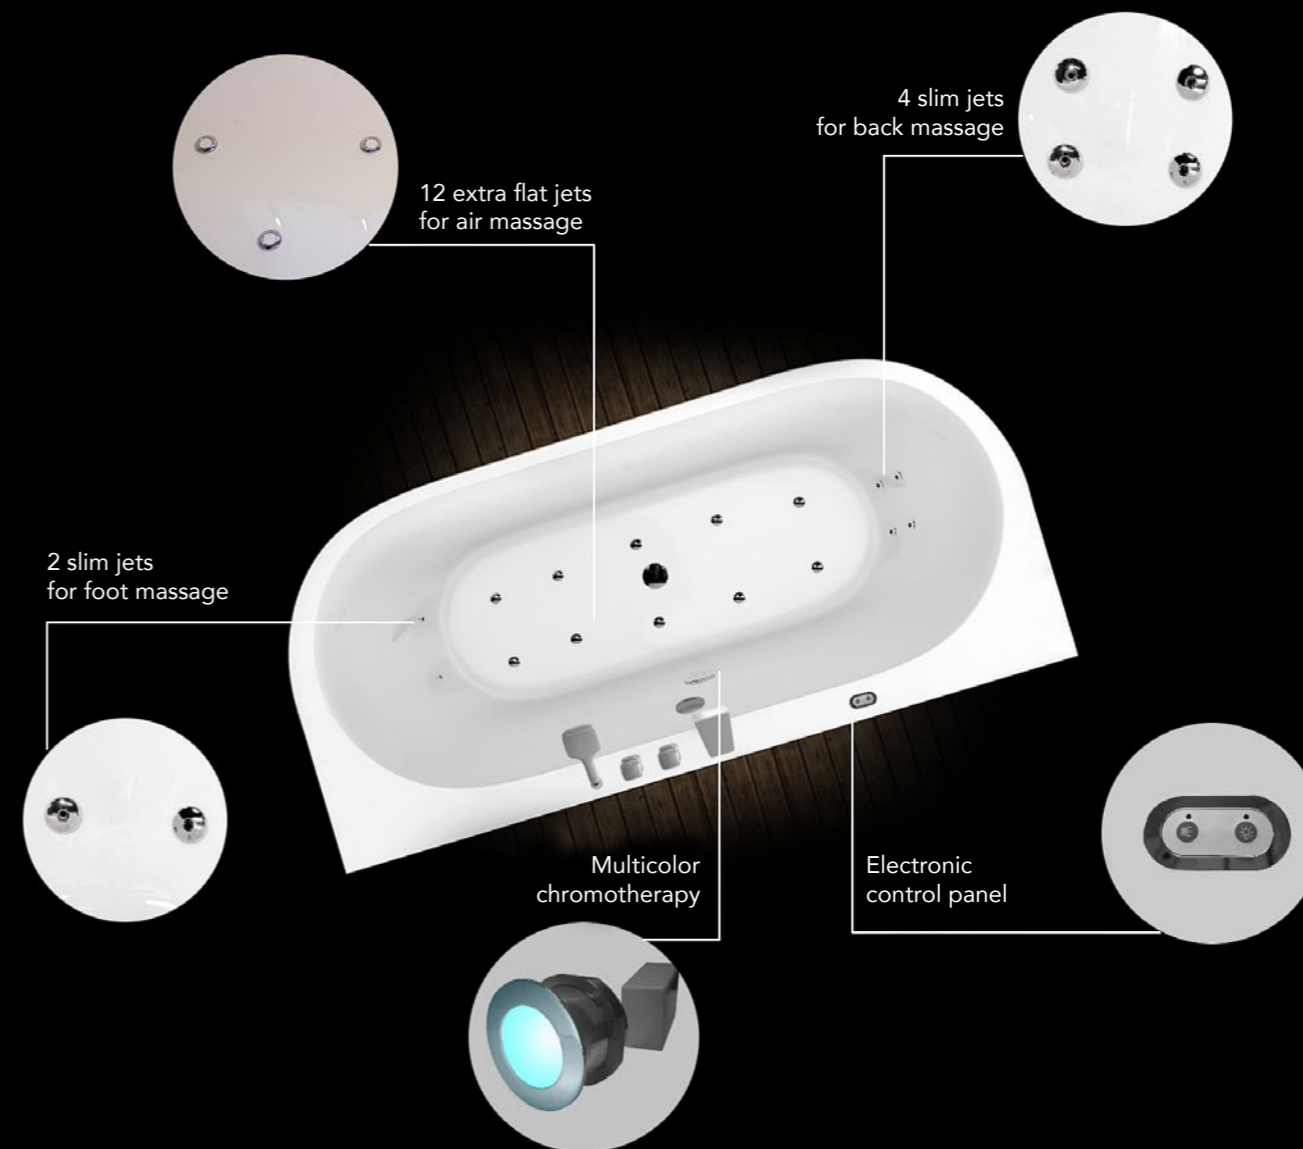

Brushed Gold

Brushed Tin

Brushed Copper

Brushed Bronze

Ravon Air Plus System

Air Plus System:

- Electronic control panel,
- 300W air blower,
- 12 Slim air jets - extra flat,
- 4 back air jets - slim,
- 2 air jets for foot massage - slim,
- Pulse mode of the air massage,
- Automatic drying of the air whirlpool,
- dry running pump protection.
- water level sensor.

Chromotherapy:

- Chromotherapy with color selection .

Ravon Air Plus System

Awards & distinctions

RAVON™
manufaktuura

ravon.pl