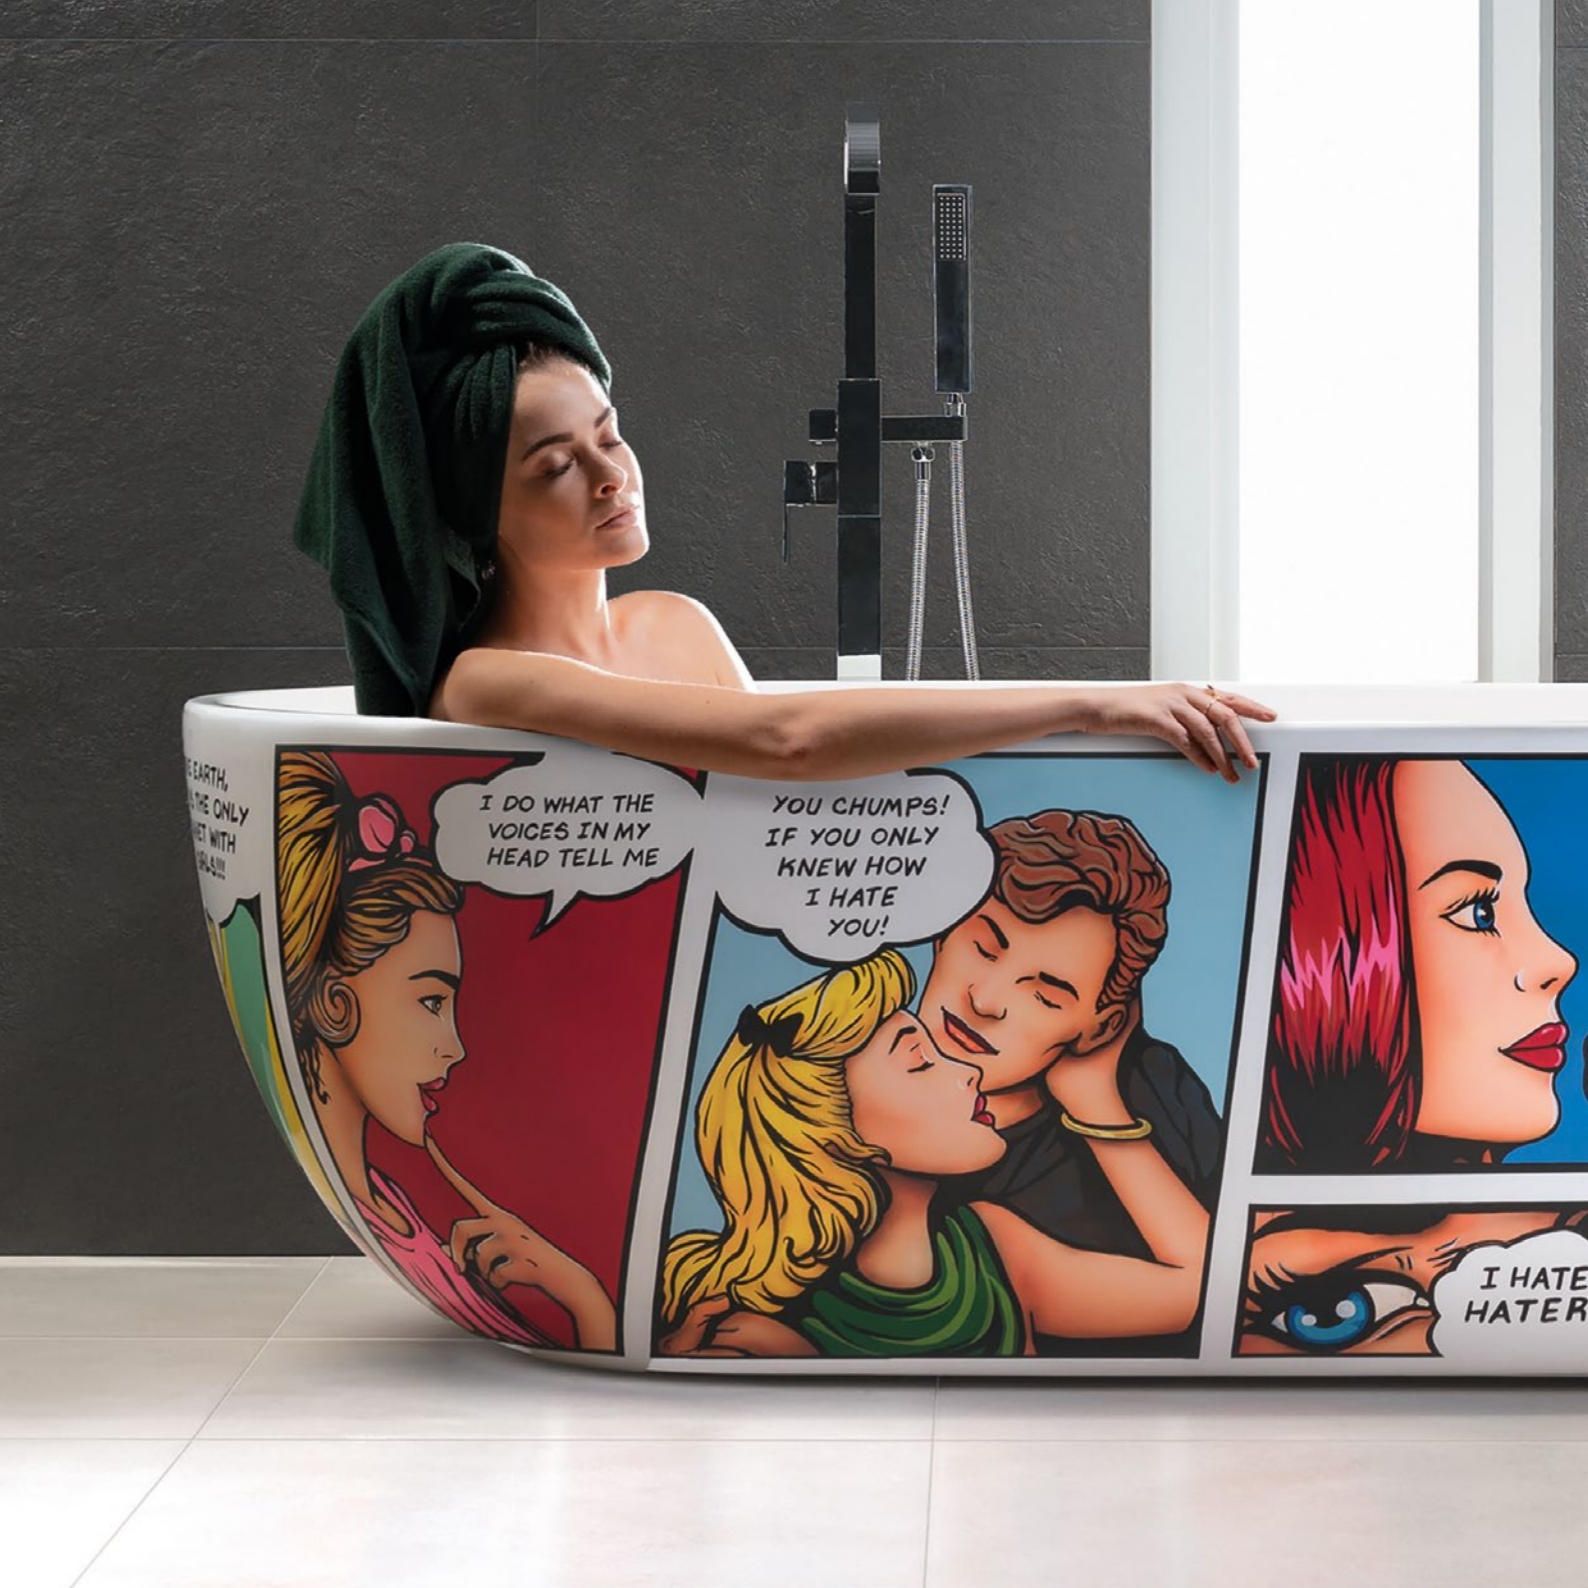

RAVON™
manufatura

M O D E R N

Freestanding bathtub

RAVON™
manufatura

S P A C E

The Ravon Space freestanding bathtub is a classic example of modern minimalism, and this is perhaps the reason why Space is the manufactory's bestseller. The secret of Space's success lies in its shape, which is not only the essence of minimalism and symmetry, but also the harmony of a perfectly finished form. Space freestanding bathtub therefore successfully accomplishes its mission of being discreetly exposed. Its „modesty“ is full of grace; the form of the bathtub charms and adds a modern touch to bathroom interiors.

RAVON™
manufatura

S P A C E

Back to wall bathtub

RAVON™
manufatura

SENSUAL WALL

The uniqueness of Sensual wall - adjacent tub lies in its functionality and aesthetics. Sensual is the ideal solution for small bathrooms (tub length 164 cm), where every centimetre counts. The tub has a wide rim (13cm), which may serve as a shelf and at the same time allows for installation of any fittings. The edge of the bathtub is designed in a way that water pours down into the tub. QualTec material from which the tub is made is another advantage of the product.