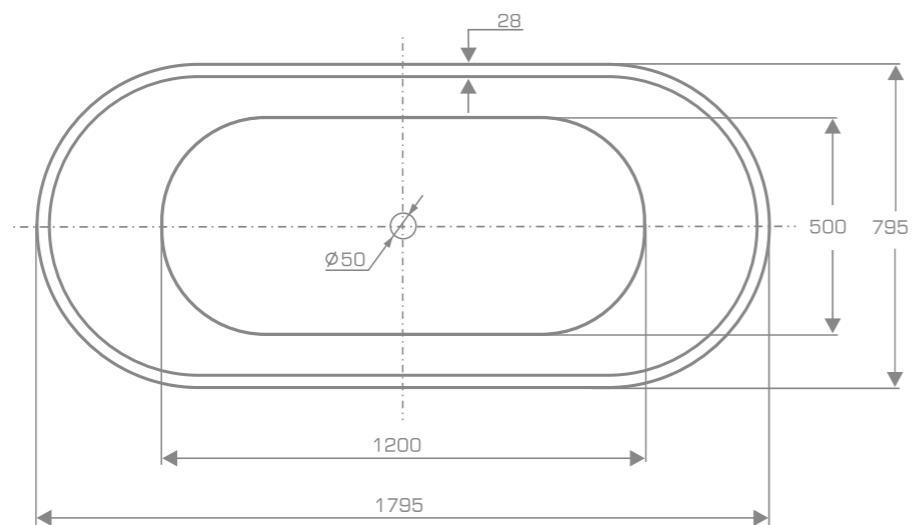

Freestanding bathtub

M O D E R N

TECHNICAL INFORMATION

Dimension: 179,5x79,5x63 cm

Material: QualTec composite

Color: Ravon / NCS / RAL color palette

Capacity: 230 liters

Weight: 65kg

Weight with packaging: 85kg

STANDARD EQUIPMENT

- click-clack drain plug,
- siphon,
- steel frame with adjustable feet.