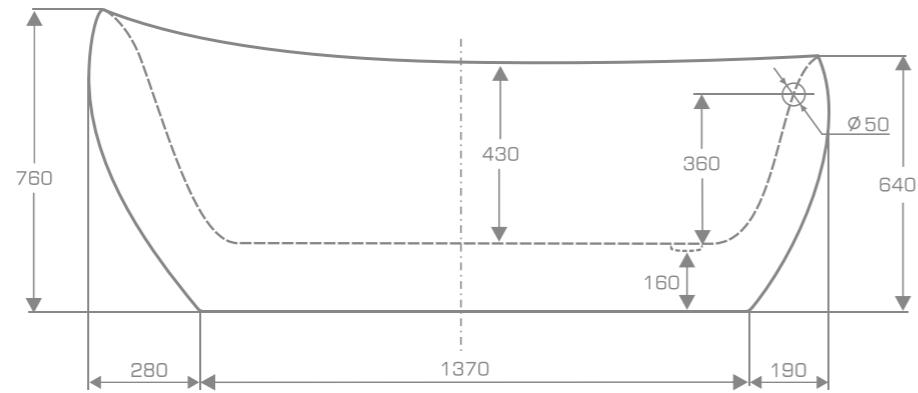

Freestanding bathtub

A M B I E N T E

TECHNICAL INFORMATION

Dimension: 184x81x76 cm

Material: QualTec composite

Color: Ravon / NCS / RAL color palette

Capacity: 240 liters

Weight: 65kg

Weight with packaging: 85kg

STANDARD EQUIPMENT

- drain and overflow system,
- click-clack or automatic drain plug,
- siphon,
- steel frame with adjustable feet.