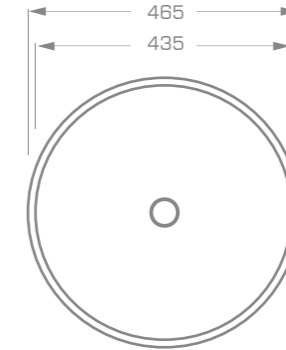

S A X O O V E R T O P B A S I N

TECHNICAL INFORMATION

Dimension: 46,5x46,5x56 cm

Material: Marmonit (glossy),
PureStone (mat),
PuroMetal (glossy/antic/brush).

Color: Ravon / NCS / RAL color palette

Weight: 21kg

Weight with packaging: 35kg