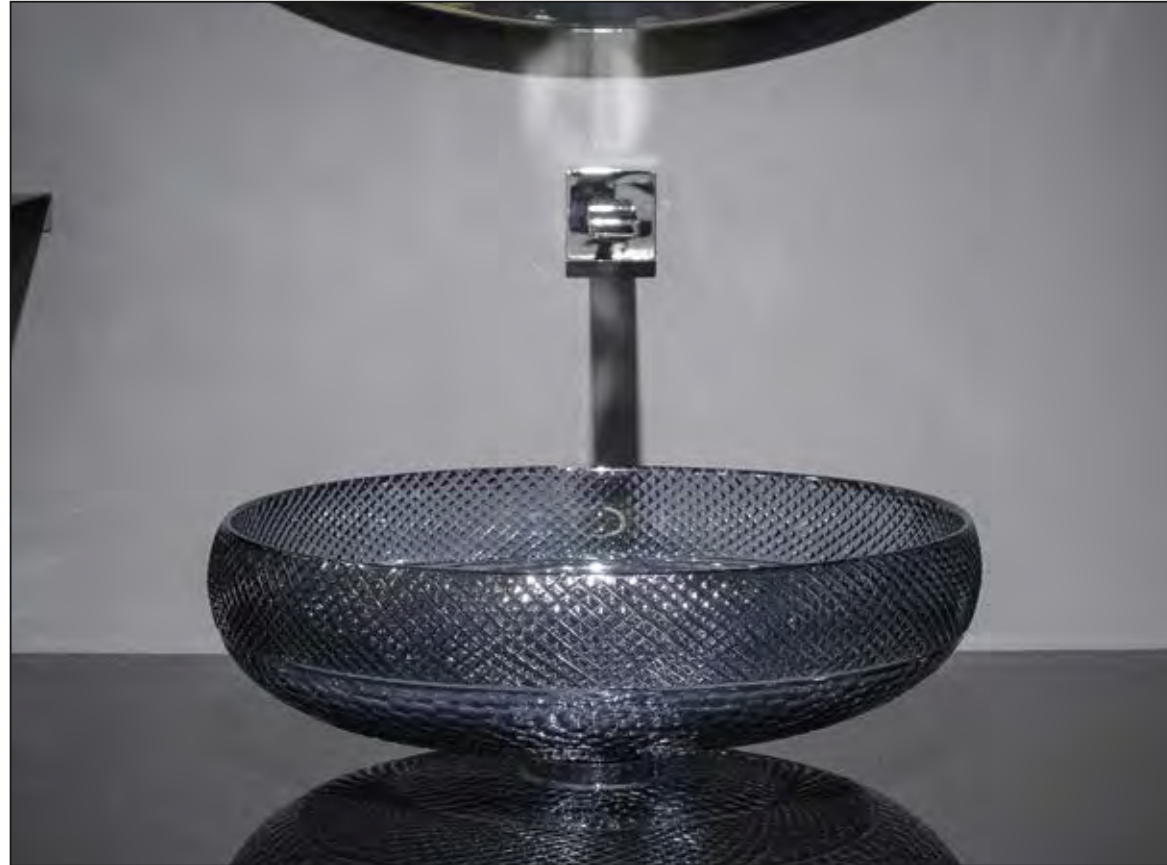

SCENIC

SCENIC, Waschbecken aus Bleikristall 24%pb, Gewittergrau