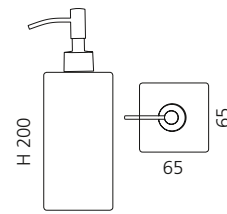

LUXURY SEIFENSPENDER

- Seifenspender
- Material: Glas mit Blattauflage
- Pumpe: Edelstahl matt

VENICE SEIFENSCHALE

- Seifenschale
- Material: Glas
- Einleger: Edelstahl