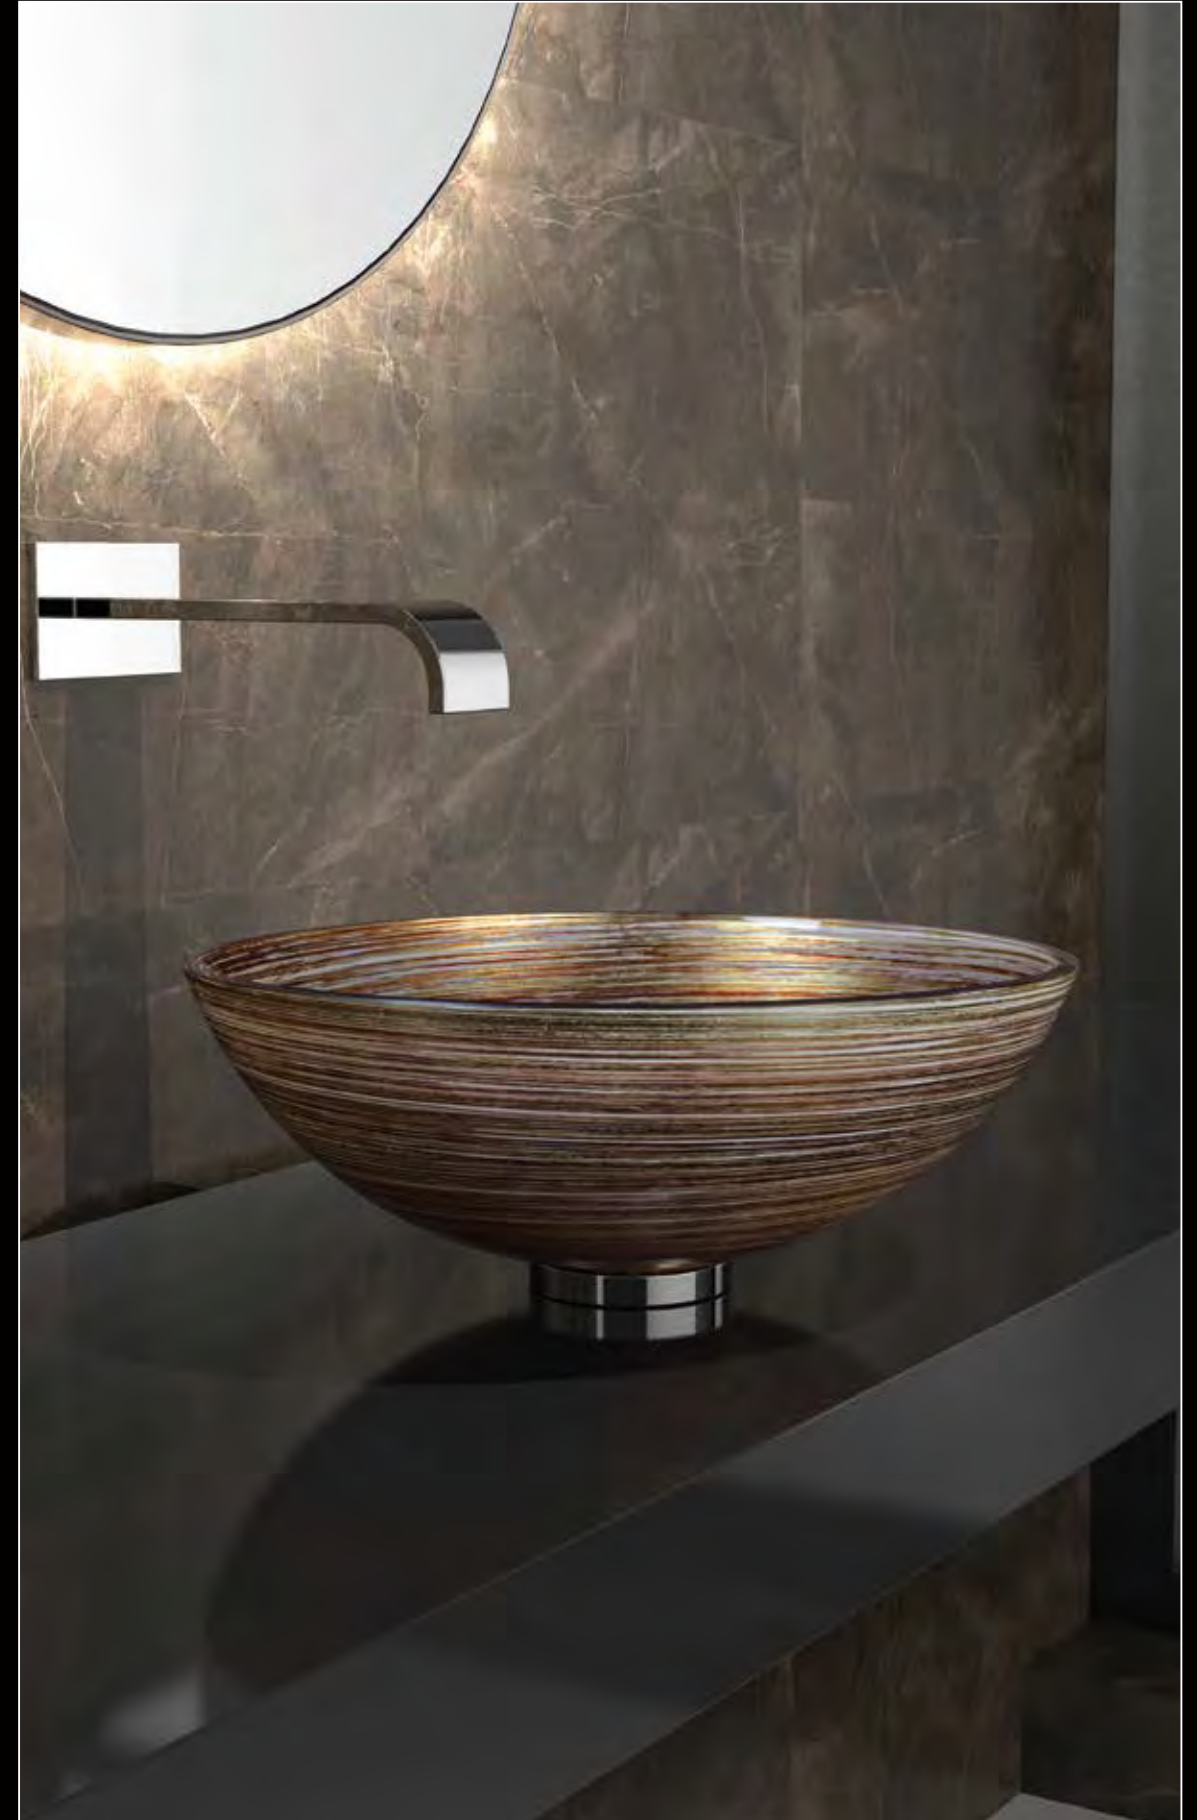

GRAFFITI 34

GRAFFITI 34, Waschbecken aus Kristallglas, Rot-Gold-Elfenbein