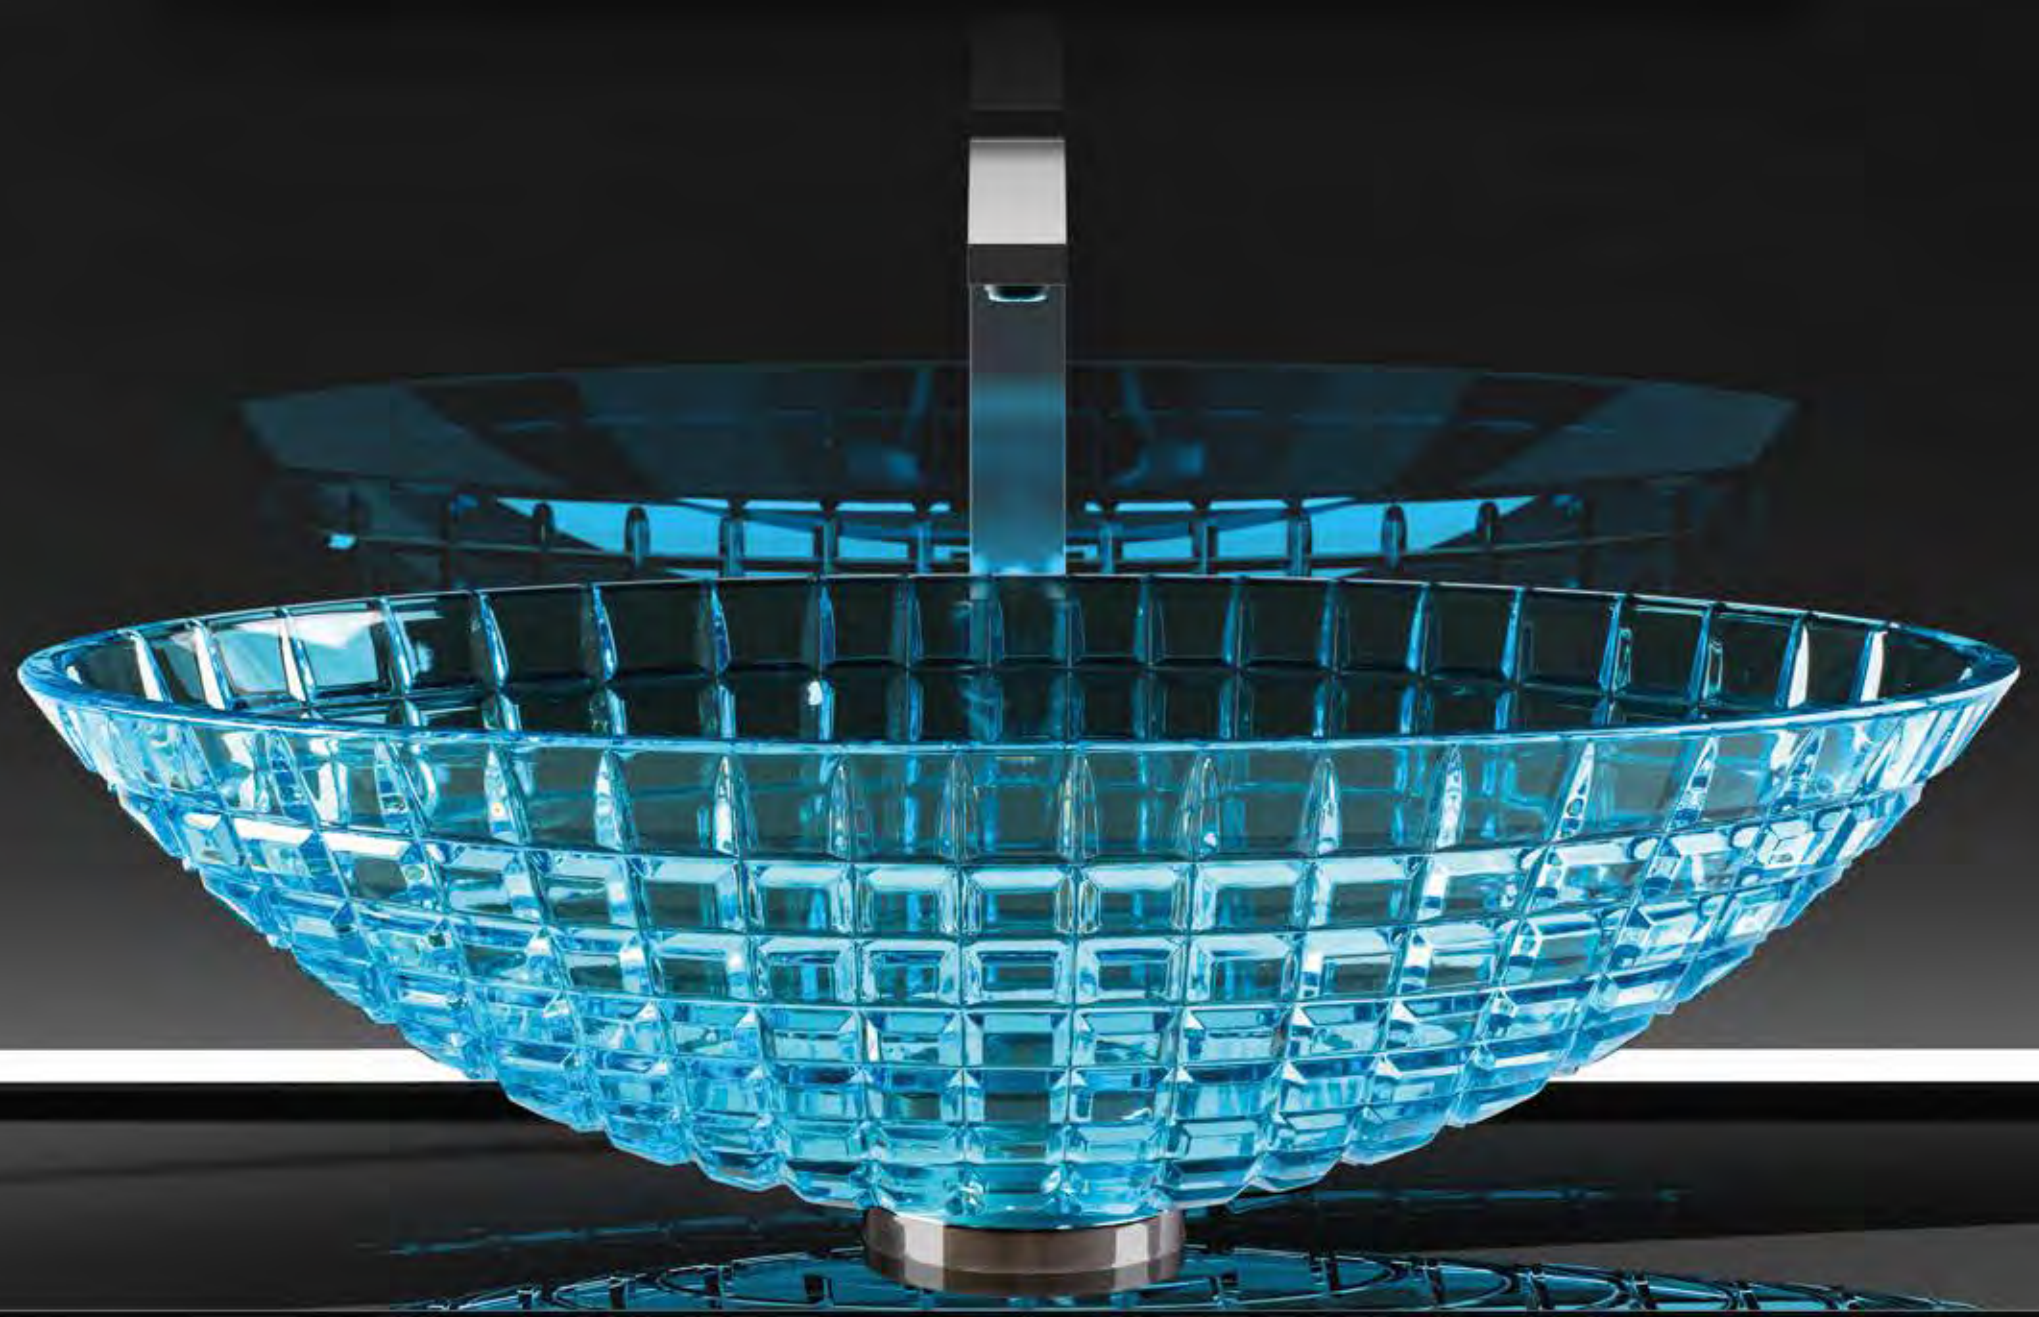

# LUXOR OVAL

LUXOR OVAL, Waschbecken aus Bleikristall 24%pb, Aquamarin

RAMADA, Transparent

RAMADA, Waschbecken aus Bleikristall 24%pb, Transparent

RAMADA LUX, Gold  
Griffe: LYRIC RAMADA,  
Transparent-Gold / Chrom