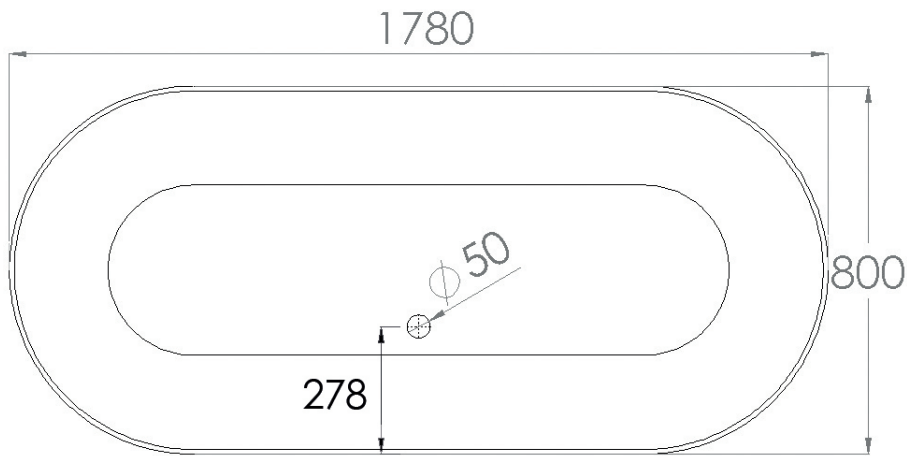

JEE-O flow bath specifications

Article code:

SBM069

● White DADOquartz

SBM069 - black RAL 9005
● Spray painted matt outside

SBM069 - green RAL 6003
● Spray painted matt outside

SBM069 - grey RAL 7040
● Spray painted matt outside

Material:
Coating:
Waste diameter:

DADOquartz - Scratch & abrasion resistant
Spray painted matt outside
50mm

Dimensions:
Bathtub rim:
Net weight:
Water capacity:

L 178 x W 80 x H 55 mm
1cm
102kg
277L

Note: cast products are subject to size variation of +/- 5 %

Dimension package:
Package weight:

L 183 x W 85 x H 70 cm
48kg

UV stability:

6 / BSEN438

25 year warranty

HS code:
European Standard:

68109900
NEN-EN 14516-2015