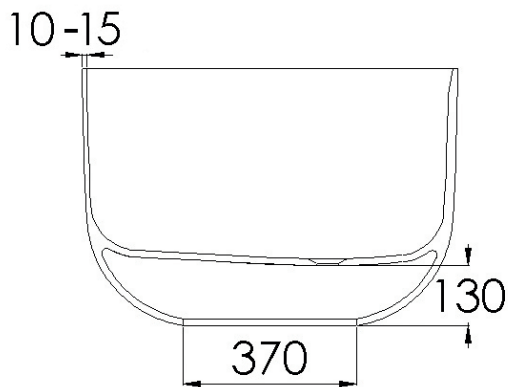

JEE-O flow bath specifications

Article code:

SBM069

● White DADOquartz

SBM069 - black RAL 9005
● Spray painted matt outside

SBM069 - green RAL 6003
● Spray painted matt outside

SBM069 - grey RAL 7040
● Spray painted matt outside

Material:
Coating:
Waste diameter:

DADOquartz - Scratch & abrasion resistant
Spray painted matt outside
50mm

Dimensions:
Bathtub rim:
Net weight:
Water capacity:

L 178 x W 80 x H 55 mm
1cm
102kg
277L

Note: cast products are subject to size variation of +/- 5 %

Dimension package:
Package weight:

L 183 x W 85 x H 70 cm
48kg

UV stability:

6 / BSEN438

25 year warranty

HS code:
European Standard:

68109900
NEN-EN 14516-2015