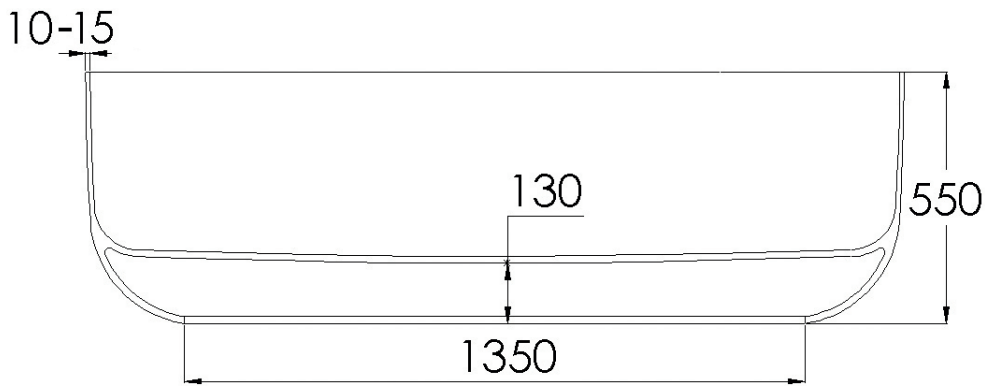

JEE-O flow bath specifications

Article code:

SBM069

● White DADOquartz

SBM069 - black RAL 9005
● Spray painted matt outside

SBM069 - green RAL 6003
● Spray painted matt outside

SBM069 - grey RAL 7040
● Spray painted matt outside

Material:
Coating:
Waste diameter:

DADOquartz - Scratch & abrasion resistant
Spray painted matt outside
50mm

Dimensions:
Bathtub rim:
Net weight:
Water capacity:

L 178 x W 80 x H 55 mm
1cm
102kg
277L

Note: cast products are subject to size variation of +/- 5 %

Dimension package:
Package weight:

L 183 x W 85 x H 70 cm
48kg

UV stability:

6 / BSEN438

25 year warranty

HS code:
European Standard:

68109900
NEN-EN 14516-2015