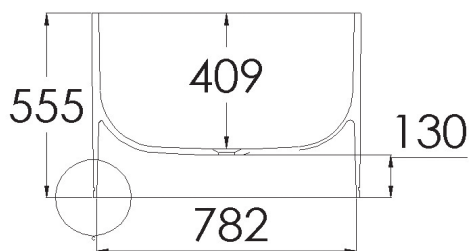

JEE-O soho bath specifications

Article code:

SBM068

● White DADOquartz

SBM068 - black RAL 9005

● Spray painted outside matt

Material:

DADOquartz - Scratch & abrasion resistant

Coating:

Spray painted matt

Overflow:

with integrated overflow

Waste diameter:

50mm

Dimensions:

L 180 x W 80 x H 55 cm

Bathtub rim:

2 cm

Net weight:

120kg

Water capacity:

260L

Note: cast products are subject to size variation of +/- 5 %

Dimension package:

L 185 x W 85 x H 65 cm

Package weight:

50kg

UV stability:

6 / BSEN438

25 year warranty - The general conditions can be found on our website: www.jee-o.com/downloads

HS code:

68109900

European Standard:

NEN-EN 14516-2015