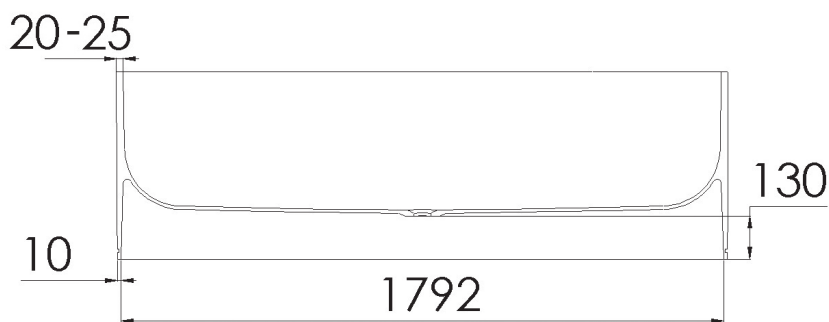

# JEE-O soho bath specifications

Article code:

SBM068

● White DADOquartz

SBM068 - black RAL 9005

● Spray painted outside matt

Material:

DADOquartz - Scratch & abrasion resistant

Coating:

Spray painted matt

Overflow:

with integrated overflow

Waste diameter:

50mm

Dimensions:

L 180 x W 80 x H 55 cm

Bathtub rim:

2 cm

Net weight:

120kg

Water capacity:

260L

Note: cast products are subject to size variation of +/- 5 %

Dimension package:

L 185 x W 85 x H 65 cm

Package weight:

50kg

UV stability:

6 / BSEN438

25 year warranty - The general conditions can be found on our website: [www.jee-o.com/downloads](http://www.jee-o.com/downloads)

HS code: