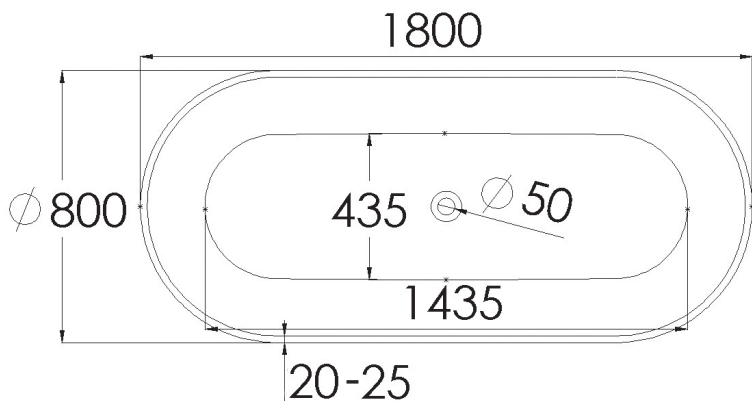

# JEE-O soho bath specifications

Article code:

SBM068

● White DADOquartz

SBM068 - black RAL 9005

● Spray painted outside matt

Material:

DADOquartz - Scratch & abrasion resistant

Coating:

Spray painted matt

Overflow:

with integrated overflow

Waste diameter:

50mm

Dimensions:

L 180 x W 80 x H 55 cm

Bathtub rim:

2 cm

Net weight:

120kg

Water capacity:

260L

Note: cast products are subject to size variation of +/- 5 %

Dimension package:

L 185 x W 85 x H 65 cm

Package weight:

50kg

UV stability:

6 / BSEN438

25 year warranty - The general conditions can be found on our website: [www.jee-o.com/downloads](http://www.jee-o.com/downloads)

HS code: