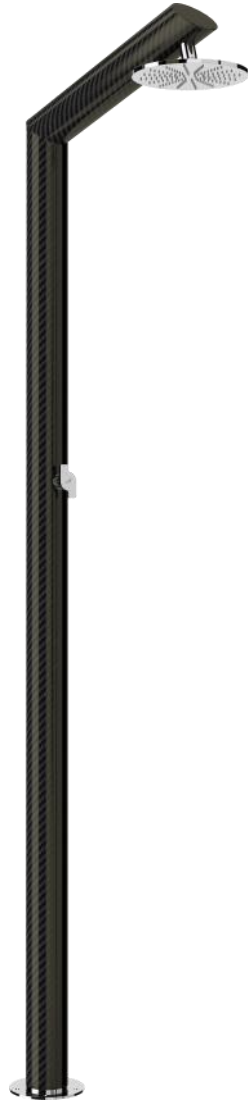

INOX  STYLE®

Full Carbon Y

INOX  STYLE[®]

Full Carbon Y

Full Carbon Y

Full Carbon Y

Full Carbon Y S

(Faucet: Cold or Pre-mixed water)

Full Carbon Y M

(Faucet Mixer: Hot/Cold water)

Full Carbon YC M

(For mounting on cap rails, steps, walls, with Faucet Mixer)

Full Carbon Y

Full Carbon Y

Item Code: 11.014

Full Carbon Y

Yacht shower in carbon fiber with deck support and cover.

Faucet versions:

- Mixer Faucet (hot/cold)
- Faucet (cold or premixed)

Shower head:

- Shower head: model "Beauty" 225 mm

Measurements:

- Body dia. 90 mm, height 220 cm
- Weight 10 Kg (SB – Single Body) - 11 Kg (DB – Divisible two-piece Body)

The shower deck support is available with below-the-deck hidden connections (BC) or lateral quick connections (LC)

BC - Water inlets hidden in the deck support

LC - Lateral water inlets

Base Coupling

The shower pole has either quick coupling or coupling with screw knobs