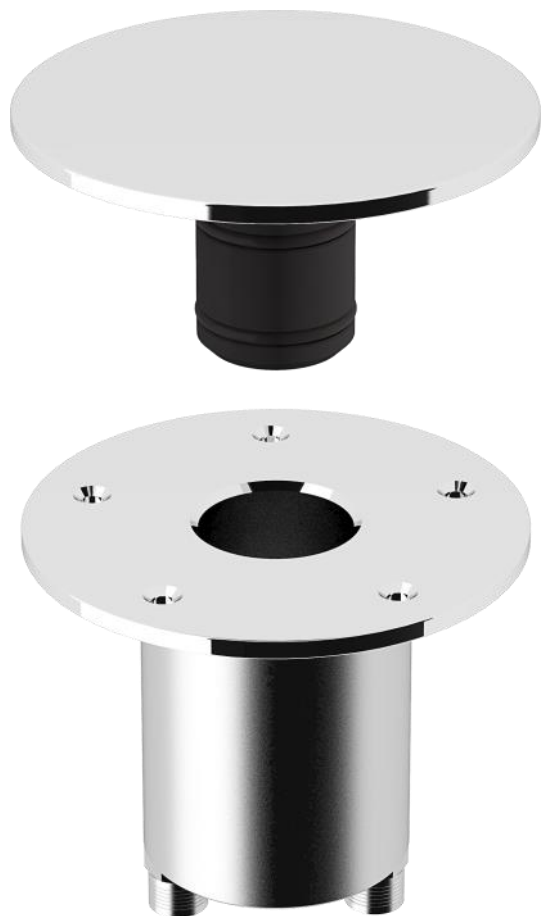

Base Cover

Tight Cover (standard)

Cover with screw knob