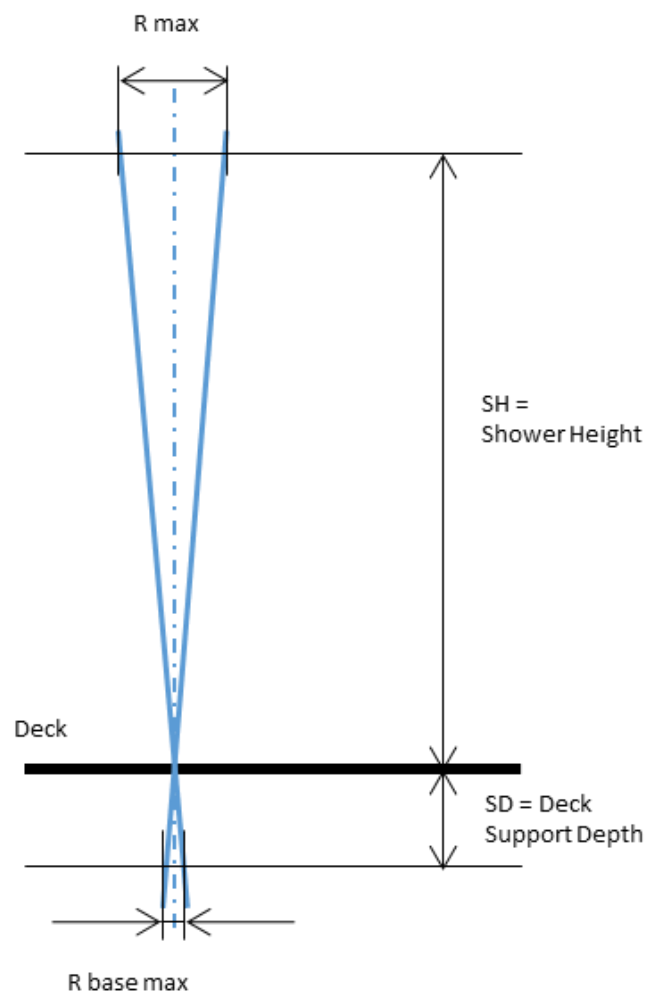

Yacht shower in carbon fiber with deck support and cover.

Faucet versions:

- Mixer Faucet (hot/cold)
- Faucet (cold or premixed)

Shower head:

- Shower head: model "Beauty" 225 mm

Measurements:

- Body dia. 90 mm, height 220 cm
- Weight 10 Kg (SB – Single Body) - 11 Kg (DB – Divisible two-piece Body)

Materials:

- Carbon fiber

Finish:

- Glossy or Opaque

Water connection versions:

- BC: quick coupling with water connections hidden in the deck support
- LC: lateral water inlets

Design can be customized

Water Connections

The shower deck support is available with below-the-deck hidden connections (BC) or lateral quick connections (LC)

BC - Water inlets hidden in the deck support

LC - Lateral water inlets

Base Coupling

The shower pole has either quick coupling or coupling with screw knobs

Quick coupling (standard)

Coupling with screw knobs

Maximum swing of the shower due to sea conditions

Shower Model	Shower Height	Weight	SD	R base max	R max (at shower height)	
					Quick coupling	Coupling with screw knobs
Aria Cylinder	2400 mm	15 Kg	80 mm	0,22 mm	< 35 mm	< 25 mm
C1-Carbon1	2060 mm	8 Kg			< 45 mm	< 35 mm
Carbon & Steel	2240 mm	11 Kg			< 35 mm	< 25 mm
Dream Carbon	2170 mm	9 Kg			< 25 mm	< 15 mm
Dream Yacht	2170 mm	18 Kg			< 35 mm	< 25 mm
Eidothea	2170 mm	14 Kg			< 25 mm	< 15 mm
Full Carbon	2210 mm	10 Kg			< 35 mm	< 25 mm
Interlude	2280 mm	12 Kg			< 35 mm	< 25 mm
Motivo	2270 mm	12 Kg			< 35 mm	< 25 mm
Riva	2230 mm	13 Kg			< 30 mm	< 20 mm
Sole 48	2350 mm	11 Kg			< 45 mm	< 35 mm
Sole 60	2400 mm	13 Kg			< 35 mm	< 25 mm
Tecno	2240 mm	13 Kg			< 35 mm	< 25 mm
Tecno Cube	2240 mm	16 Kg			< 35 mm	< 25 mm
Yacht	2140 mm	15 Kg			< 35 mm	< 25 mm