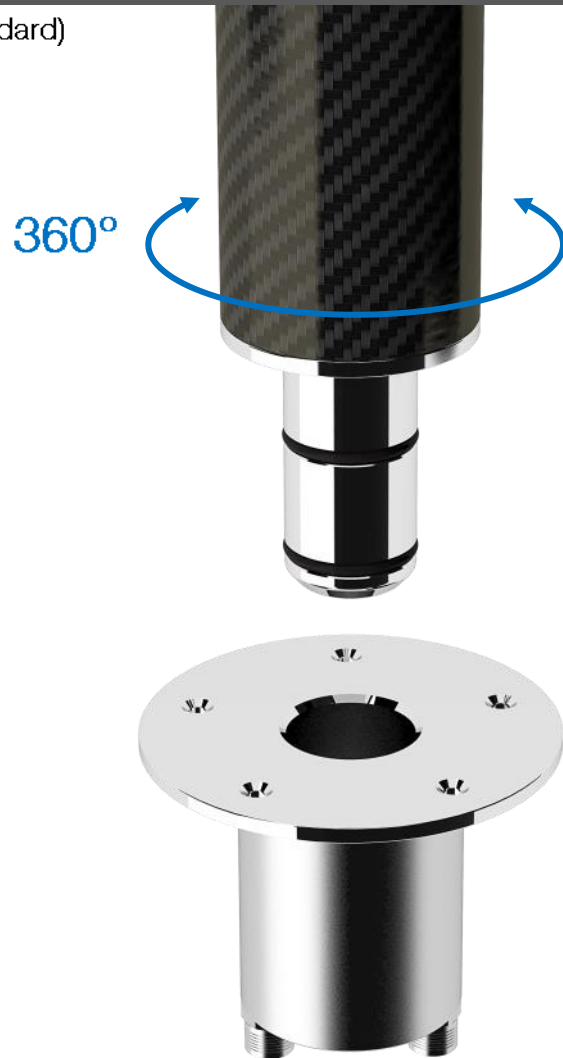

Yacht shower in carbon fiber with deck support and cover.

Faucet versions:

- Mixer Faucet (hot/cold)
- Faucet (cold or premixed)

Shower head:

- Shower head: model "Beauty" 225 mm

Measurements:

- Body dia. 90 mm, height 220 cm
- Weight 10 Kg (SB – Single Body) - 11 Kg (DB – Divisible two-piece Body)

Materials:

- Carbon fiber

Finish:

- Glossy or Opaque

Water connection versions:

- BC: quick coupling with water connections hidden in the deck support
- LC: lateral water inlets

Design can be customized

Water Connections

The shower deck support is available with below-the-deck hidden connections (BC) or lateral quick connections (LC)

BC - Water inlets hidden in the deck support

LC - Lateral water inlets

Base Coupling

The shower pole has either quick coupling or coupling with screw knobs

Quick coupling (standard)

Coupling with screw knobs

Maximum swing of the shower due to sea conditions

Shower Model	Shower Height	Weight	SD	R base max	R max (at shower height)	
					Quick coupling	Coupling with screw knobs
Aria Cylinder	2400 mm	15 Kg	80 mm	0,22 mm	< 35 mm	< 25 mm
C1-Carbon1	2060 mm	8 Kg			< 45 mm	< 35 mm
Carbon & Steel	2240 mm	11 Kg			< 35 mm	< 25 mm
Dream Carbon	2170 mm	9 Kg			< 25 mm	< 15 mm
Dream Yacht	2170 mm	18 Kg			< 35 mm	< 25 mm
Eidothea	2170 mm	14 Kg			< 25 mm	< 15 mm
Full Carbon	2210 mm	10 Kg			< 35 mm	< 25 mm
Interlude	2280 mm	12 Kg			< 35 mm	< 25 mm
Motivo	2270 mm	12 Kg			< 35 mm	< 25 mm
Riva	2230 mm	13 Kg			< 30 mm	< 20 mm
Sole 48	2350 mm	11 Kg			< 45 mm	< 35 mm
Sole 60	2400 mm	13 Kg			< 35 mm	< 25 mm
Tecno	2240 mm	13 Kg			< 35 mm	< 25 mm
Tecno Cube	2240 mm	16 Kg			< 35 mm	< 25 mm
Yacht	2140 mm	15 Kg			< 35 mm	< 25 mm