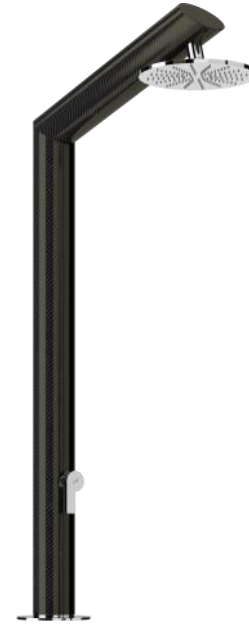

INOX  STYLE®

Full Carbon Y

INOX  STYLE[®]

Full Carbon Y

Full Carbon Y

Full Carbon Y

Full Carbon Y S

(Faucet: Cold or Pre-mixed water)

Full Carbon Y M

(Faucet Mixer: Hot/Cold water)

Full Carbon YC M

(For mounting on cap rails, steps, walls, with Faucet Mixer)

Full Carbon Y

Full Carbon Y

Item Code: 11.014

Full Carbon Y

Yacht shower in carbon fiber with deck support and cover.

Faucet versions:

- Mixer Faucet (hot/cold)
- Faucet (cold or premixed)

Shower head:

- Shower head: model "Beauty" 225 mm

Measurements:

- Body dia. 90 mm, height 220 cm
- Weight 10 Kg (SB – Single Body) - 11 Kg (DB – Divisible two-piece Body)

Materials:

- Carbon fiber

Finish:

- Glossy or Opaque

Water connection versions:

- BC: quick coupling with water connections hidden in the deck support
- LC: lateral water inlets

Design can be customized

Water Connections