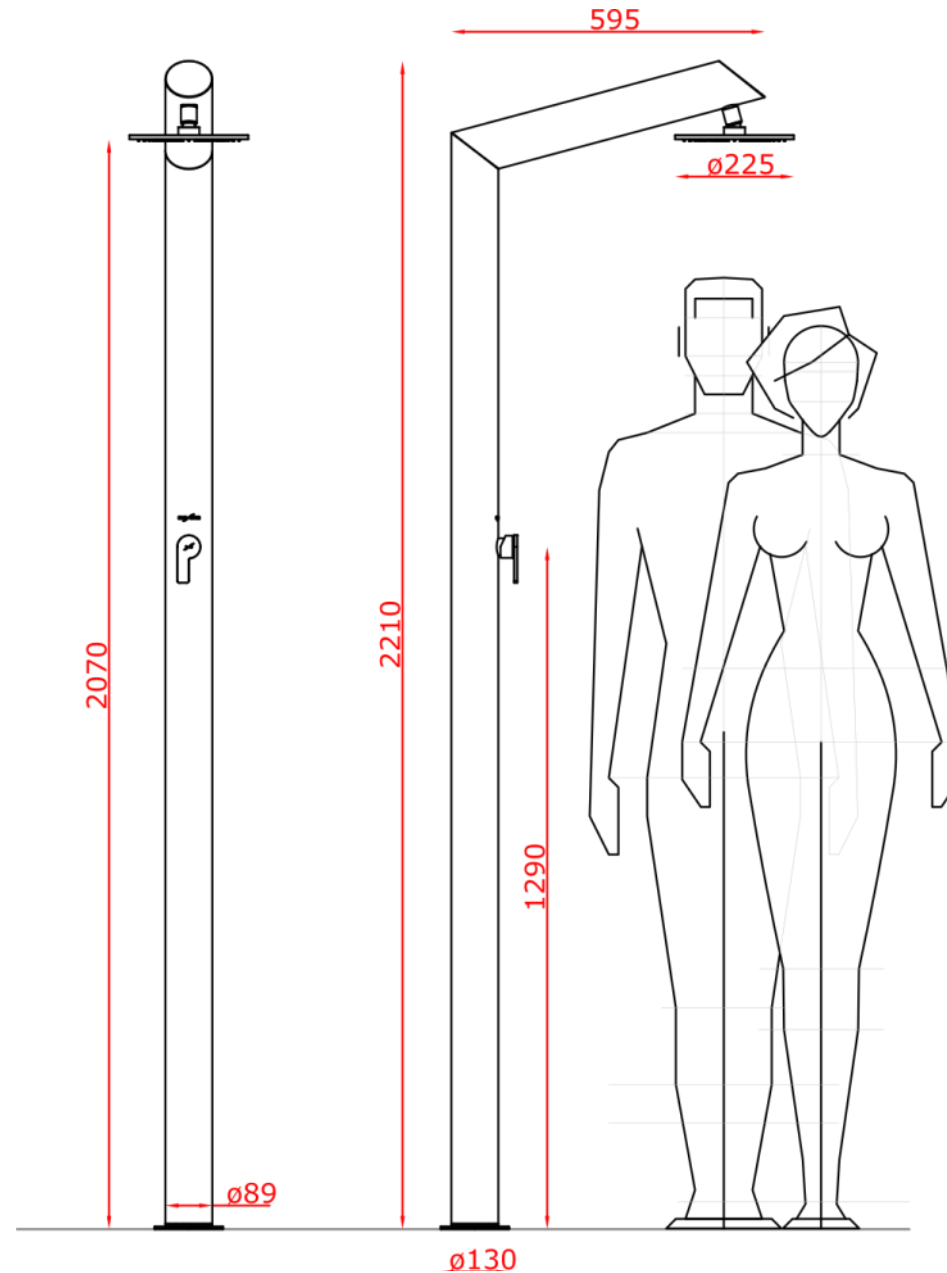

Full Carbon Y M

(Faucet Mixer: Hot/Cold water)

Full Carbon YC M

(For mounting on cap rails, steps, walls, with Faucet Mixer)

Full Carbon Y

Full Carbon Y

Item Code: 11.014

Full Carbon Y

Yacht shower in carbon fiber with deck support and cover.

Faucet versions:

- Mixer Faucet (hot/cold)
- Faucet (cold or premixed)

Shower head:

- Shower head: model "Beauty" 225 mm

Measurements:

- Body dia. 90 mm, height 220 cm
- Weight 10 Kg (SB – Single Body) - 11 Kg (DB – Divisible two-piece Body)

The shower deck support is available with below-the-deck hidden connections (BC) or lateral quick connections (LC)

BC - Water inlets hidden in the deck support

LC - Lateral water inlets

Base Coupling

The shower pole has either quick coupling or coupling with screw knobs

Quick coupling (standard)

Coupling with screw knobs

Maximum swing of the shower due to sea conditions

Shower Model	Shower Height	Weight	SD	R base max	R max (at shower height)	
					Quick coupling	Coupling with screw knobs
Aria Cylinder	2400 mm	15 Kg	80 mm	0,22 mm	< 35 mm	< 25 mm
C1-Carbon1	2060 mm	8 Kg			< 45 mm	< 35 mm
Carbon & Steel	2240 mm	11 Kg			< 35 mm	< 25 mm
Dream Carbon	2170 mm	9 Kg			< 25 mm	< 15 mm
Dream Yacht	2170 mm	18 Kg			< 35 mm	< 25 mm
Eidothea	2170 mm	14 Kg			< 25 mm	< 15 mm
Full Carbon	2210 mm	10 Kg			< 35 mm	< 25 mm
Interlude	2280 mm	12 Kg			< 35 mm	< 25 mm
Motivo	2270 mm	12 Kg			< 35 mm	< 25 mm
Riva	2230 mm	13 Kg			< 30 mm	< 20 mm
Sole 48	2350 mm	11 Kg			< 45 mm	< 35 mm
Sole 60	2400 mm	13 Kg			< 35 mm	< 25 mm
Tecno	2240 mm	13 Kg			< 35 mm	< 25 mm
Tecno Cube	2240 mm	16 Kg			< 35 mm	< 25 mm
Yacht	2140 mm	15 Kg			< 35 mm	< 25 mm