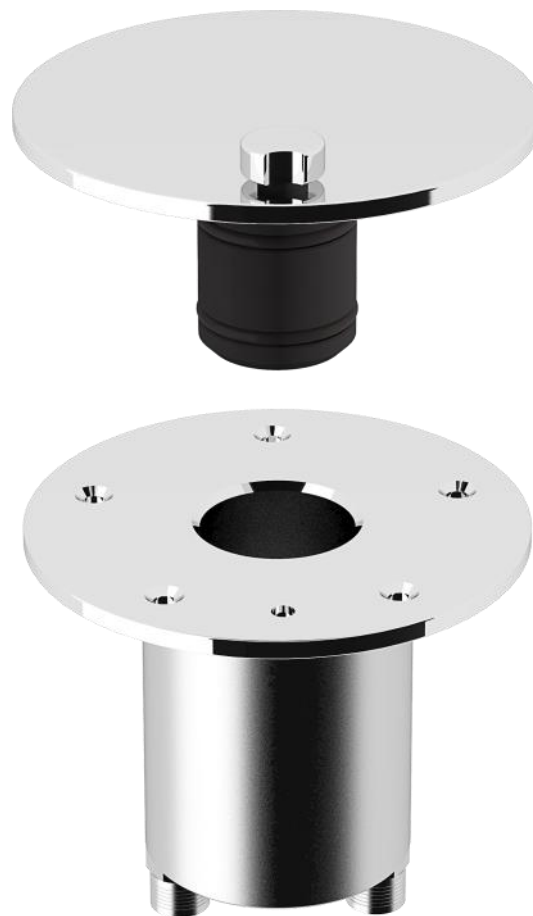

Base Cover

Tight Cover (standard)

Cover with screw knob