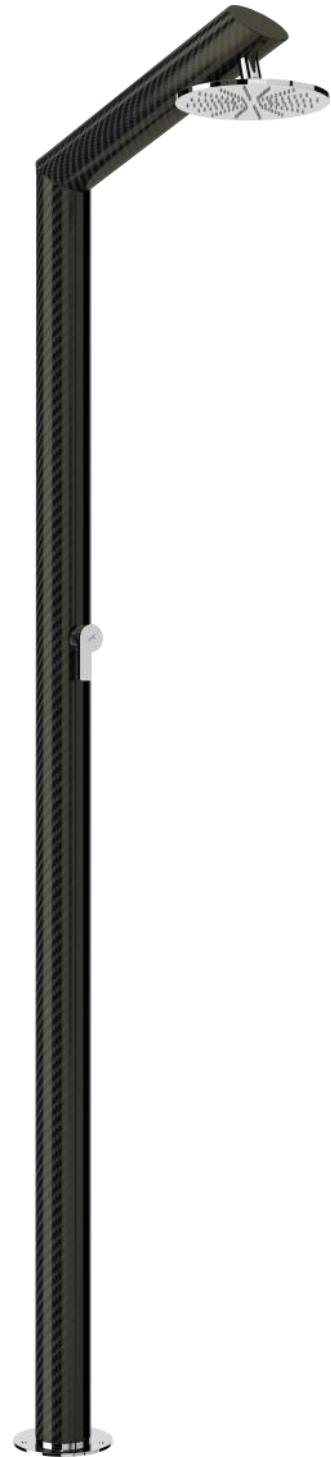

INOX  STYLE®

Full Carbon Y

INOX  STYLE[®]

Full Carbon Y

Full Carbon Y

Full Carbon Y

Full Carbon Y S

(Faucet: Cold or Pre-mixed water)

Full Carbon Y M

(Faucet Mixer: Hot/Cold water)

Full Carbon YC M

(For mounting on cap rails, steps, walls, with Faucet Mixer)

Full Carbon Y

Full Carbon Y

Item Code: 11.014

Full Carbon Y

Yacht shower in carbon fiber with deck support and cover.

Faucet versions:

- Mixer Faucet (hot/cold)
- Faucet (cold or premixed)

Shower head:

- Shower head: model "Beauty" 225 mm

Measurements:

- Body dia. 90 mm, height 220 cm
- Weight 10 Kg (SB – Single Body) - 11 Kg (DB – Divisible two-piece Body)

The shower deck support is available with below-the-deck hidden connections (BC) or lateral quick connections (LC)

BC - Water inlets hidden in the deck support

LC - Lateral water inlets

Base Coupling

The shower pole has either quick coupling or coupling with screw knobs