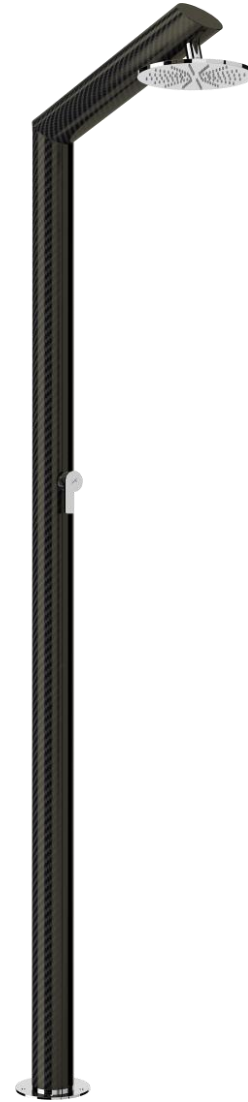

INOX  STYLE®

Full Carbon Y

INOX  STYLE[®]

Full Carbon Y

Full Carbon Y

Full Carbon Y

Full Carbon Y S

(Faucet: Cold or Pre-mixed water)

Full Carbon Y M

(Faucet Mixer: Hot/Cold water)

Full Carbon YC M

(For mounting on cap rails, steps, walls, with Faucet Mixer)

Full Carbon Y

Full Carbon Y

Item Code: 11.014

Full Carbon Y

Yacht shower in carbon fiber with deck support and cover.

Faucet versions:

- Mixer Faucet (hot/cold)
- Faucet (cold or premixed)

Shower head:

- Shower head: model "Beauty" 225 mm

Measurements:

- Body dia. 90 mm, height 220 cm
- Weight 10 Kg (SB – Single Body) - 11 Kg (DB – Divisible two-piece Body)

The shower deck support is available with below-the-deck hidden connections (BC) or lateral quick connections (LC)

BC - Water inlets hidden in the deck support

LC - Lateral water inlets

Base Coupling

The shower pole has either quick coupling or coupling with screw knobs