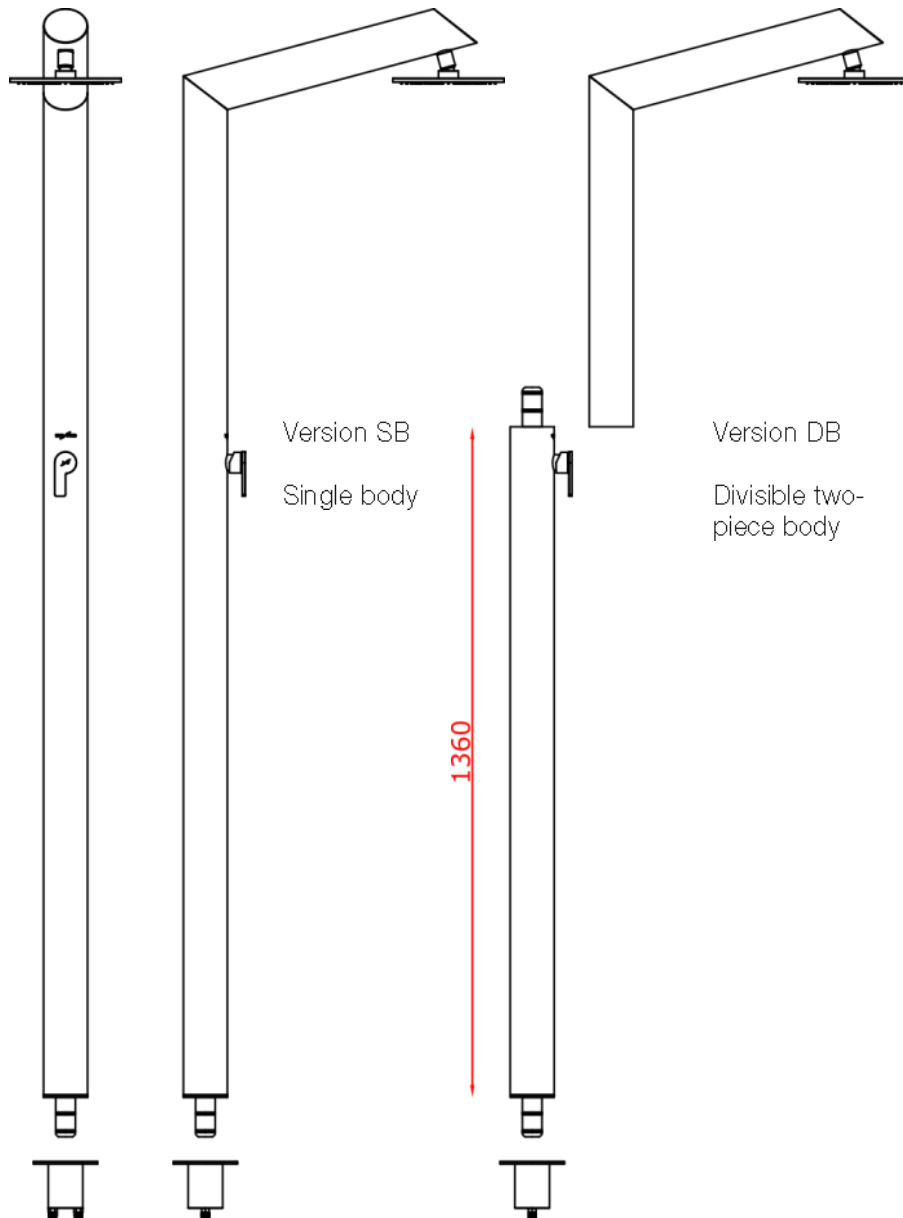

Full Carbon Y M

(Faucet Mixer: Hot/Cold water)

Full Carbon YC M

(For mounting on cap rails, steps, walls, with Faucet Mixer)

Full Carbon Y

Full Carbon Y

Item Code: 11.014

Full Carbon Y

Yacht shower in carbon fiber with deck support and cover.

Faucet versions:

- Mixer Faucet (hot/cold)
- Faucet (cold or premixed)

Shower head:

- Shower head: model "Beauty" 225 mm

Measurements:

- Body dia. 90 mm, height 220 cm
- Weight 10 Kg (SB – Single Body) - 11 Kg (DB – Divisible two-piece Body)

Materials:

- Carbon fiber

Finish:

- Glossy or Opaque

Water connection versions:

- BC: quick coupling with water connections hidden in the deck support
- LC: lateral water inlets

Design can be customized

Water Connections

The shower deck support is available with below-the-deck hidden connections (BC) or lateral quick connections (LC)

BC - Water inlets hidden in the deck support

LC - Lateral water inlets

Base Coupling

The shower pole has either quick coupling or coupling with screw knobs