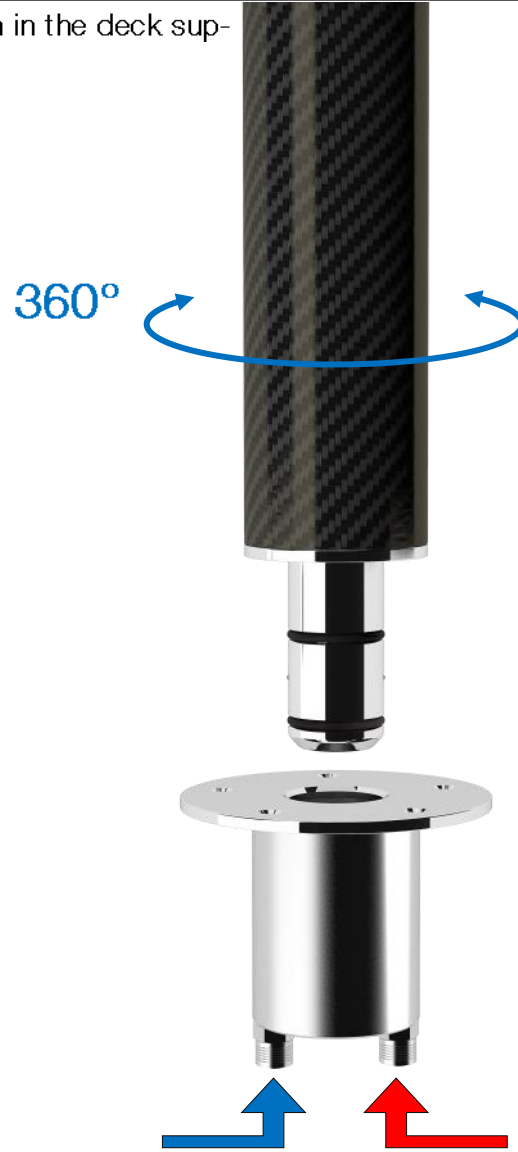

Yacht shower in carbon fiber with deck support and cover.

Faucet versions:

- Mixer Faucet (hot/cold)
- Faucet (cold or premixed)

Shower head:

- Shower head: model "Beauty" 225 mm

Measurements:

- Body dia. 90 mm, height 220 cm
- Weight 10 Kg (SB – Single Body) - 11 Kg (DB – Divisible two-piece Body)

Materials:

- Carbon fiber

Finish:

- Glossy or Opaque

Water connection versions:

- BC: quick coupling with water connections hidden in the deck support
- LC: lateral water inlets

Design can be customized

Water Connections

The shower deck support is available with below-the-deck hidden connections (BC) or lateral quick connections (LC)

BC - Water inlets hidden in the deck support

LC - Lateral water inlets

Base Coupling

The shower pole has either quick coupling or coupling with screw knobs

Quick coupling (standard)

Coupling with screw knobs

Maximum swing of the shower due to sea conditions

Shower Model	Shower Height	Weight	SD	R base max	R max (at shower height)	
					Quick coupling	Coupling with screw knobs
Aria Cylinder	2400 mm	15 Kg	80 mm	0,22 mm	< 35 mm	< 25 mm
C1-Carbon1	2060 mm	8 Kg			< 45 mm	< 35 mm
Carbon & Steel	2240 mm	11 Kg			< 35 mm	< 25 mm
Dream Carbon	2170 mm	9 Kg			< 25 mm	< 15 mm
Dream Yacht	2170 mm	18 Kg			< 35 mm	< 25 mm
Eidothea	2170 mm	14 Kg			< 25 mm	< 15 mm
Full Carbon	2210 mm	10 Kg			< 35 mm	< 25 mm
Interlude	2280 mm	12 Kg			< 35 mm	< 25 mm
Motivo	2270 mm	12 Kg			< 35 mm	< 25 mm
Riva	2230 mm	13 Kg			< 30 mm	< 20 mm
Sole 48	2350 mm	11 Kg			< 45 mm	< 35 mm
Sole 60	2400 mm	13 Kg			< 35 mm	< 25 mm
Tecno	2240 mm	13 Kg			< 35 mm	< 25 mm
Tecno Cube	2240 mm	16 Kg			< 35 mm	< 25 mm
Yacht	2140 mm	15 Kg			< 35 mm	< 25 mm