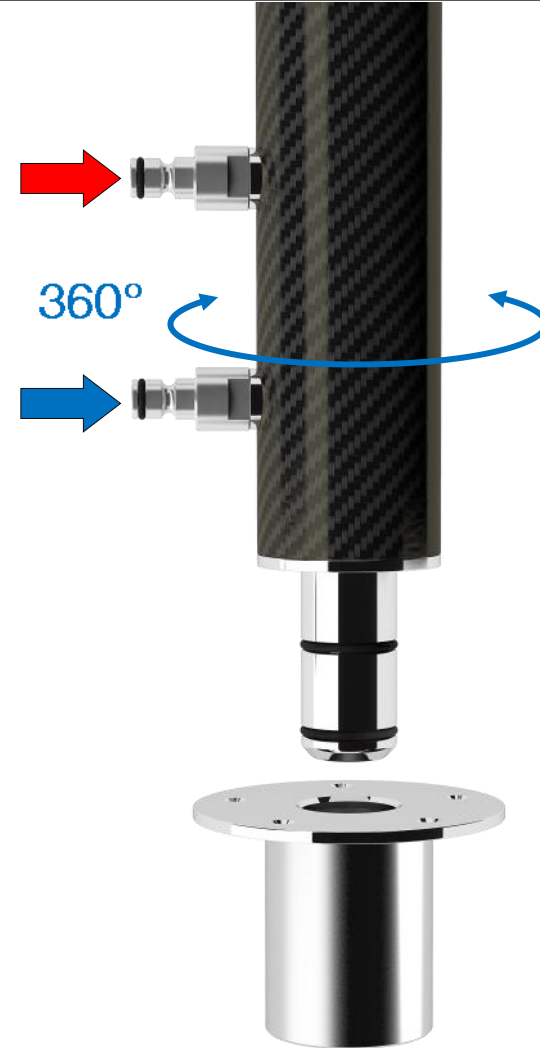

Full Carbon Y M

(Faucet Mixer: Hot/Cold water)

Full Carbon YC M

(For mounting on cap rails, steps, walls, with Faucet Mixer)

Full Carbon Y

Full Carbon Y

Item Code: 11.014

Full Carbon Y

Yacht shower in carbon fiber with deck support and cover.

Faucet versions:

- Mixer Faucet (hot/cold)
- Faucet (cold or premixed)

Shower head:

- Shower head: model "Beauty" 225 mm

Measurements:

- Body dia. 90 mm, height 220 cm
- Weight 10 Kg (SB – Single Body) - 11 Kg (DB – Divisible two-piece Body)

Materials:

- Carbon fiber

Finish:

- Glossy or Opaque

Water connection versions:

- BC: quick coupling with water connections hidden in the deck support
- LC: lateral water inlets

Design can be customized

Water Connections

The shower deck support is available with below-the-deck hidden connections (BC) or lateral quick connections (LC)

BC - Water inlets hidden in the deck support

LC - Lateral water inlets

Base Coupling

The shower pole has either quick coupling or coupling with screw knobs