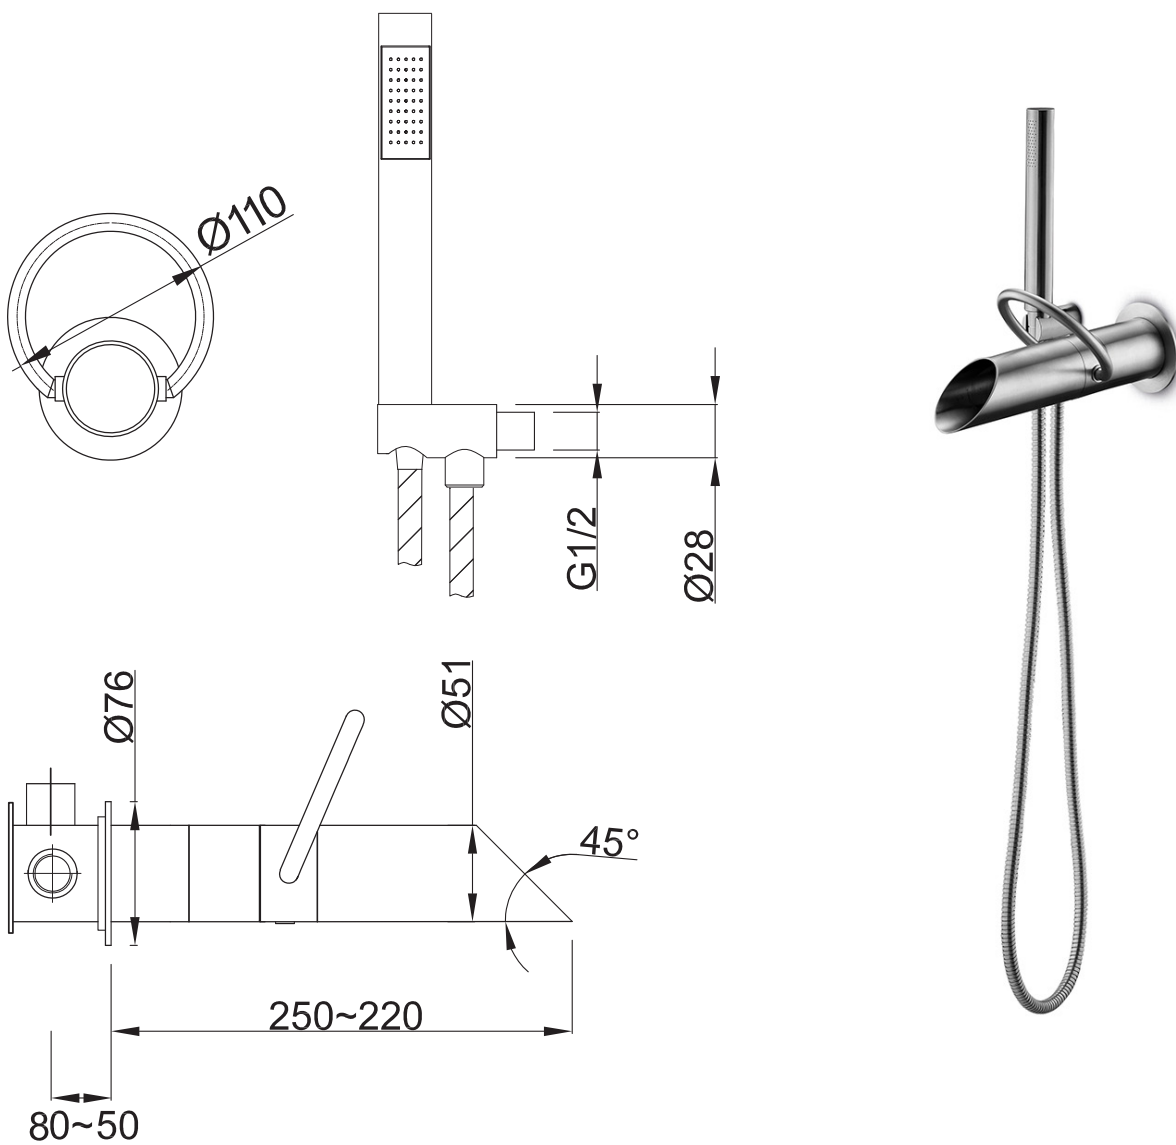

JEE-O pure wall bath mixer specifications

by Lammer Moerman

left flow handshower

middle off

right flow spout

Article code:

300-3510

● brushed stainless steel

300-3511

● polished stainless steel

Material:

Stainless Steel r304

Cartridge:

Kerox ceramic mixing mechanism (progressive) with diverter, item code **005-0202**

Cleaning:

JEE-O protect

Flow at water of 38°C / 100,4°F:

9L p/m at 3bar pressure

Flexhose:

150 cm length

Connection:

Thread:

4 x G 1/2" (ø15mm / 0.6")
British Standard Pipe (BSP)

Dimension package:

Total weight:

Package weight:

L 45 x W 27 x H 14 cm
3.5 kg
0.3 kg

2 year warranty

HS code: 84818011900

Approvals: