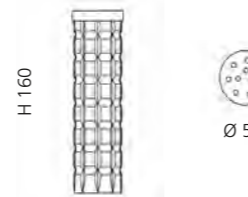

VALENTINO 3 (GLAS MIT DUFTKERZE)

- Glas mit Duftkerze
- Material: Bleikristall 24%pb