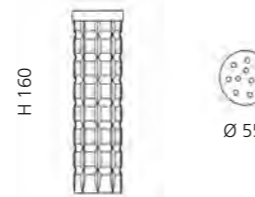

VALENTINO 3 (GLAS MIT DUFTKERZE)

- Glas mit Duftkerze
- Material: Bleikristall 24%pb