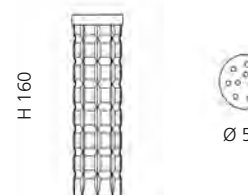

Transparent / Chrom
VALENTINO2T01F4

Transparent / Gold
VALENTINO2T01F3

Schwarz / Chrom
VALENTINO2T30F4

Schwarz / Gold
VALENTINO2T30F3

Weiß / Chrom
VALENTINO2T31F4

Weiß / Gold
VALENTINO2T31F3