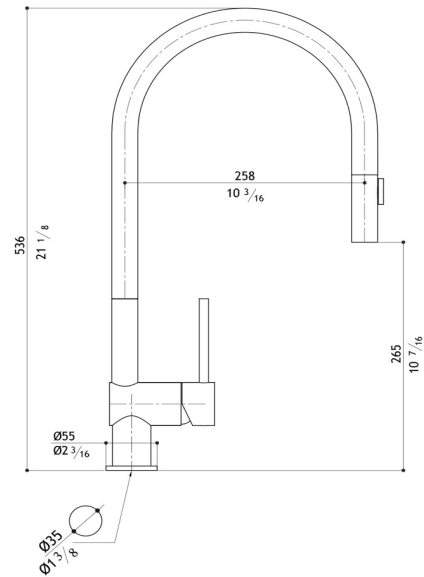

# MGS Vela SD

Single Hole Pull Out Kitchen Faucet with Dual Spray SS Toggle Button

## Specifications:

- **Marine Grade Stainless steel AISI316L**
- Right side lever installation only
- 100% lead free – fully recyclable
- MGS docking system ensures the easy alignment and firm positioning of the spray in the spout
- The spray pattern is controlled by the elegant stainless steel Toggle Button
- Cold water flow positioned towards front for child safety
- The lever goes back only 6°, making it ideal for tight installations
- Hose pull out length up to 15"
- Areas of application: Indoor & outdoor
- Flow rate US: 1.75 GPM at 45 PSI in conformity with CalGreen and WaterSense requirements
- Flow rate EU: 12 L/Min at 3 Bar
- PVD finishes over brushed stainless steel