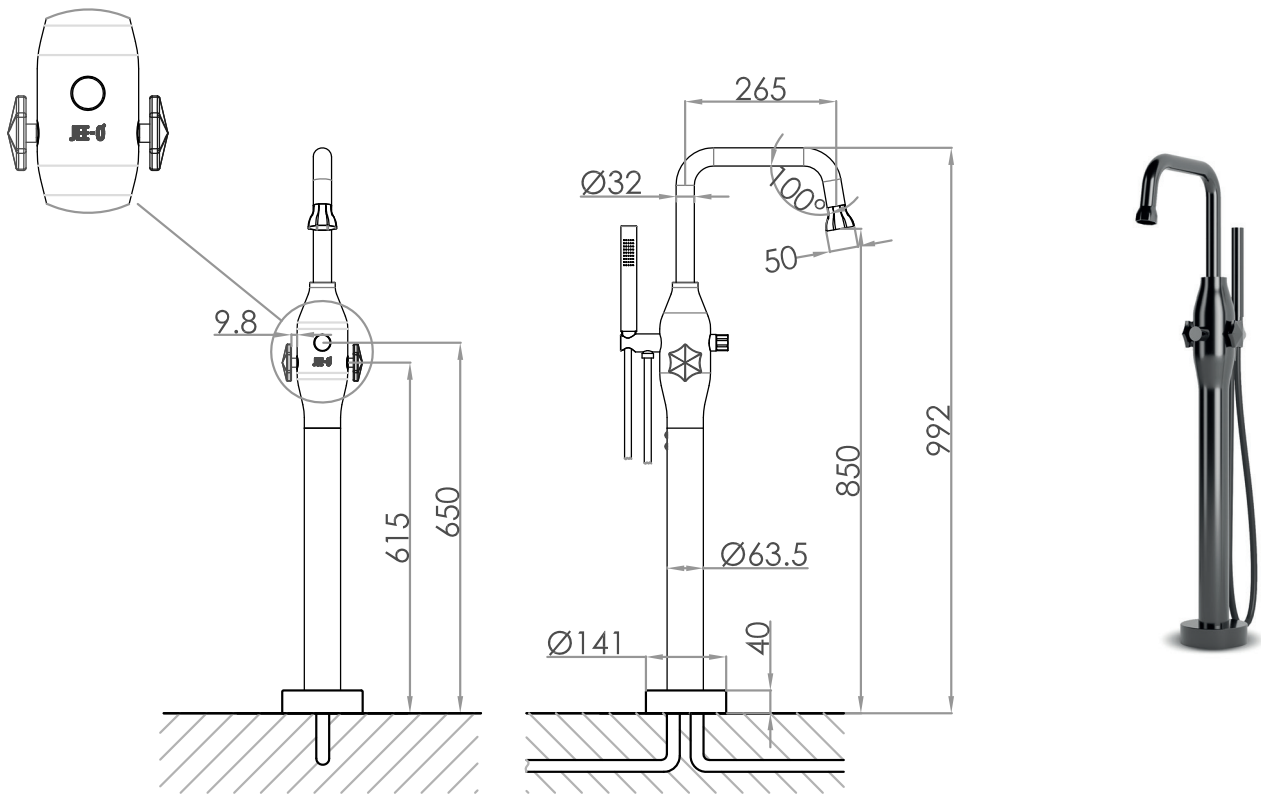

JEE-O bloom bath mixer specifications

Article code:	600-3116 ● PVD coating gun metal	Connection:	2 x G 1/2" (ø15mm / 0.6") nylon ^(out) /epdm ⁽ⁱⁿ⁾ flexhose with brass swivel
Material:	Stainless Steel r304	Thread:	British Standard Pipe (BSP)
Coating:	Physical Vapor Deposition	Dimension package:	L 104 x W 61 x H 21 cm
Cartridges:	JEE-O ceramic diverter mechanism, item code 005-0302	Total weight:	9 kg
Cleaning:	Cleaning vinegar or alcohol	Package weight:	0.255 kg
Flow at water of 38°C / 100,4°F:	10L p/m at 3bar pressure	Placing on a water-tight floor	
Flexhose:	150 cm length	2 year warranty	