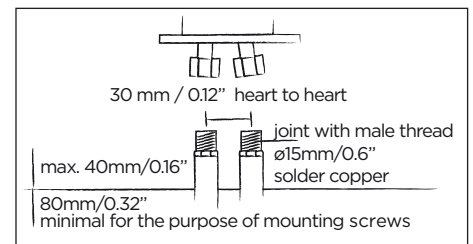

JEE-O bloom bath mixer specifications

Article code:	600-3116 ● PVD coating gun metal	Connection:	2 x G 1/2" (ø15mm / 0.6") nylon ^(out) /epdm ⁽ⁱⁿ⁾ flexhose with brass swivel
Material:	Stainless Steel r304	Thread:	British Standard Pipe (BSP)
Coating:	Physical Vapor Deposition	Dimension package:	L 104 x W 61 x H 21 cm
Cartridges:	JEE-O ceramic diverter mechanism, item code 005-0302	Total weight:	9 kg
Cleaning:	Cleaning vinegar or alcohol	Package weight:	0.255 kg
Flow at water of 38°C / 100,4°F:	10L p/m at 3bar pressure	Placing on a water-tight floor	
Flexhose:	150 cm length	2 year warranty	