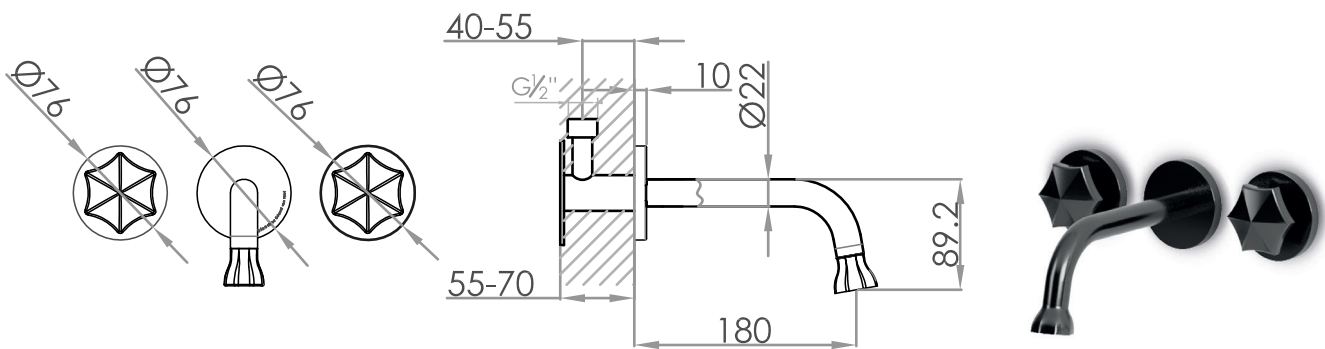

# JEE-O bloom wall basin mixer specifications

Note:  
UV radiation and extreme temperature can affect the color and structure of the surface of the structured black version.

Article code:	<b>600-1506</b> ● PVD coating gun metal	Connection: Thread:	5 x G 1/2" (ø15mm / 0.6") British Standard Pipe (BSP)
Material: Coating:	Stainless Steel r304 Physical Vapor Deposition	Dimension package: Total weight: Package weight:	Available soon Available soon Available soon
Cartridge:	Available soon	2 year warranty	
Cleaning:	Cleaning vinegar or alcohol		
Flow at water of 38°C / 100,4°F:	Available soon		