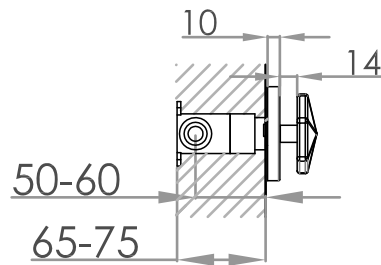

# JEE-O bloom wall basin mixer specifications

Note:  
UV radiation and extreme temperature can affect the color and structure of the surface of the structured black version.

Article code:	<b>600-1506</b> ● PVD coating gun metal	Connection: Thread:	5 x G 1/2" (ø15mm / 0.6") British Standard Pipe (BSP)
Material: Coating:	Stainless Steel r304 Physical Vapor Deposition	Dimension package: Total weight: Package weight:	Available soon Available soon Available soon
Cartridge:	Available soon	2 year warranty	
Cleaning:	Cleaning vinegar or alcohol		
Flow at water of 38°C / 100,4°F:	Available soon		