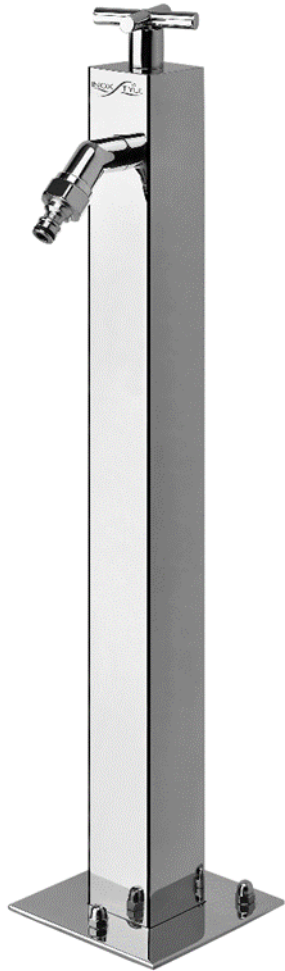

INOX  STYLE[®]

Saturnia

316L
MARINE
GRADE
STAINLESS
STEEL

HAND
POLISHED

SINGLE
BODY
NO ASSEMBLY

10
INOX STYLE
WARRANTY

MADE IN
ITALY

INOX  STYLE®

Saturnia Cube

316L
MARINE
GRADE
STAINLESS
STEEL

HAND
POLISHED

SINGLE
BODY
NO ASSEMBLY

10
INOXSTYLE
WARRANTY

MADE IN
ITALY

Saturnia/Sat. Cube

316L
MARINE
GRADE

HAND
POLISHED

SINGLE
BODY
NO ASSEMBLY

10
INOXSTYLE
WARRANTY

MADE IN
ITALY

Saturnia

Saturnia L

Saturnia Cube

Saturnia Cube