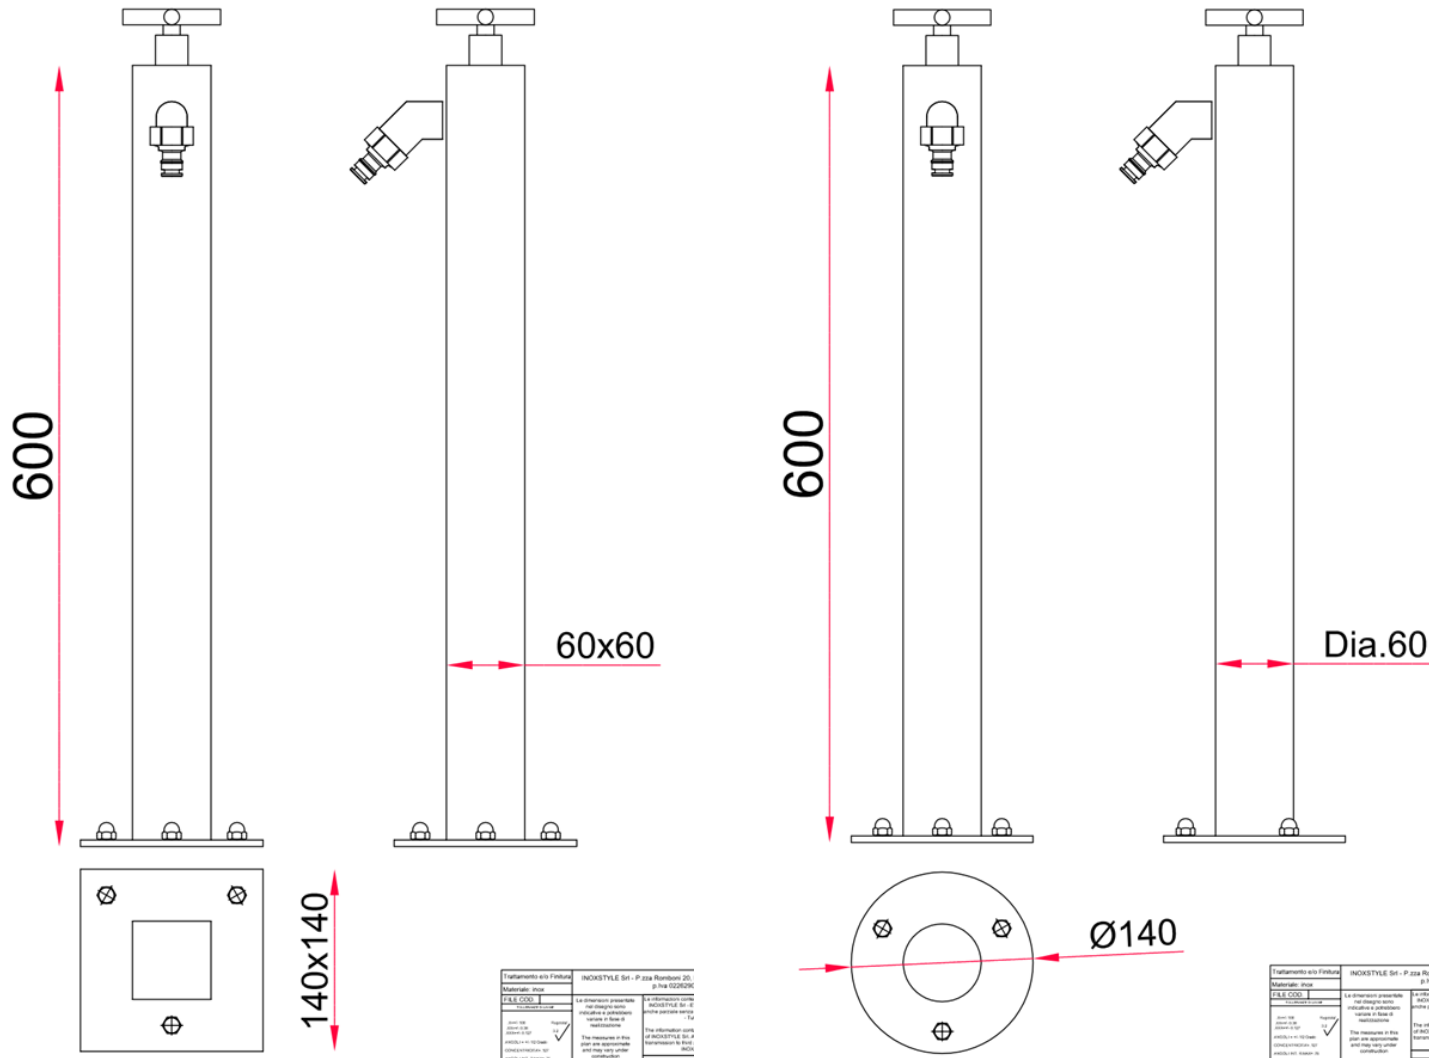

Saturnia Cube

316L
MARINE
GRADE
STAINLESS
STEEL

HAND
POLISHED

SINGLE
BODY
NO ASSEMBLY

10
INOXSTYLE
WARRANTY

MADE IN
ITALY

Saturnia/Sat. Cube

316L
MARINE
GRADE