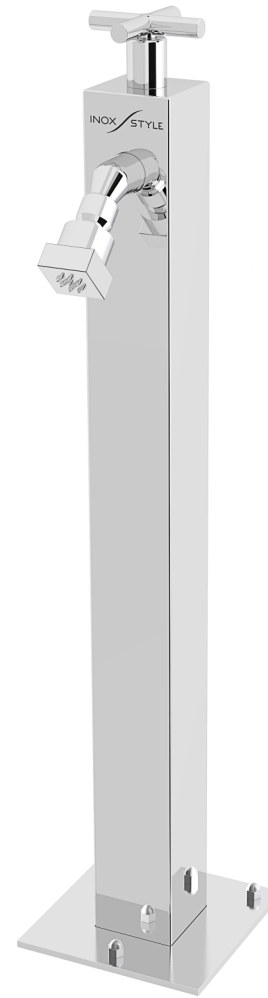

Saturnia Cube

316L
MARINE
GRADE
STAINLESS
STEEL

HAND
POLISHED

SINGLE
BODY
NO ASSEMBLY

10
INOXSTYLE
WARRANTY

MADE IN
ITALY

Saturnia/Sat. Cube

316L
MARINE
GRADE

HAND
POLISHED

SINGLE
BODY
NO ASSEMBLY

10
INOXSTYLE
WARRANTY

MADE IN
ITALY

Saturnia

Saturnia L

Saturnia Cube

Saturnia Cube