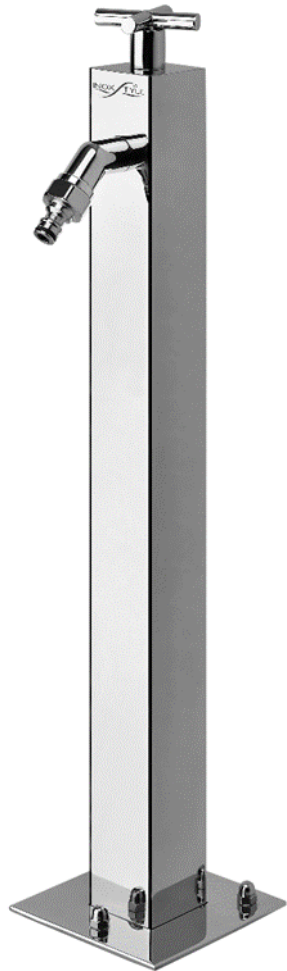

INOX  STYLE[®]

Saturnia

316L
MARINE
GRADE
STAINLESS
STEEL

HAND
POLISHED

SINGLE
BODY
NO ASSEMBLY

10
INOX STYLE
WARRANTY

MADE IN
ITALY

INOX  STYLE®

Saturnia Cube

316L
MARINE
GRADE
STAINLESS
STEEL

HAND
POLISHED

SINGLE
BODY
NO ASSEMBLY

10
INOXSTYLE
WARRANTY

MADE IN
ITALY

Saturnia/Sat. Cube

316L
MARINE
GRADE

HAND
POLISHED

SINGLE
BODY
NO ASSEMBLY

10
INOXSTYLE
WARRANTY

MADE IN
ITALY

Saturnia

Saturnia L

Saturnia Cube

Saturnia Cube