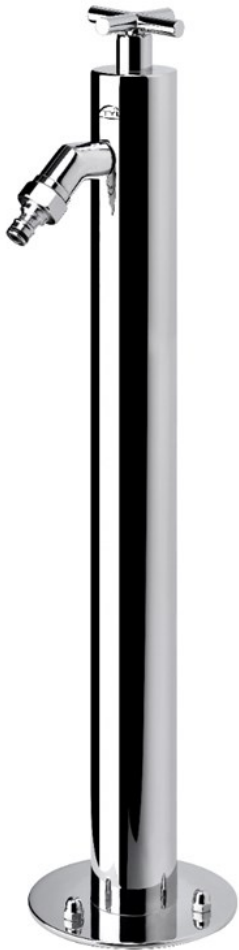

INOX  STYLE[®]

Saturnia

316L
MARINE
GRADE
STAINLESS
STEEL

HAND
POLISHED

SINGLE
BODY
NO ASSEMBLY

10
INOX STYLE
WARRANTY

MADE IN
ITALY

INOX  STYLE®

Saturnia Cube

316L
MARINE
GRADE
STAINLESS
STEEL

HAND
POLISHED

SINGLE
BODY
NO ASSEMBLY

10
INOXSTYLE
WARRANTY

MADE IN
ITALY

Saturnia/Sat. Cube

316L
MARINE
GRADE

HAND
POLISHED

SINGLE
BODY
NO ASSEMBLY

10
INOXSTYLE
WARRANTY

MADE IN
ITALY

Saturnia

Saturnia L

Saturnia Cube

Saturnia Cube

Saturnia Cube L

Saturnia/Sat. Cube

Finish

Velvet Steel finish

Mirror-like Steel finish

INOXSTYLE SRL

www.inoxstyle.com

ITALIA