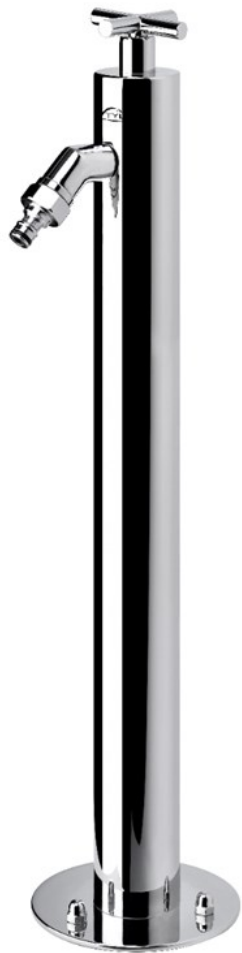

INOX  STYLE[®]

Saturnia

316L
MARINE
GRADE
STAINLESS
STEEL

HAND
POLISHED

SINGLE
BODY
NO ASSEMBLY

10
INOX STYLE
WARRANTY

MADE IN
ITALY

INOX  STYLE®

Saturnia Cube

316L
MARINE
GRADE
STAINLESS
STEEL

HAND
POLISHED

SINGLE
BODY
NO ASSEMBLY

10
INOXSTYLE
WARRANTY

MADE IN
ITALY

Saturnia/Sat. Cube

316L
MARINE
GRADE

HAND
POLISHED

SINGLE
BODY
NO ASSEMBLY

10
INOXSTYLE
WARRANTY

MADE IN
ITALY

Saturnia

Saturnia L

Saturnia Cube

Saturnia Cube

Saturnia Cube L

Saturnia/Sat. Cube

Finish

Velvet Steel finish

Mirror-like Steel finish

INOXSTYLE SRL

www.inoxstyle.com

ITALIA