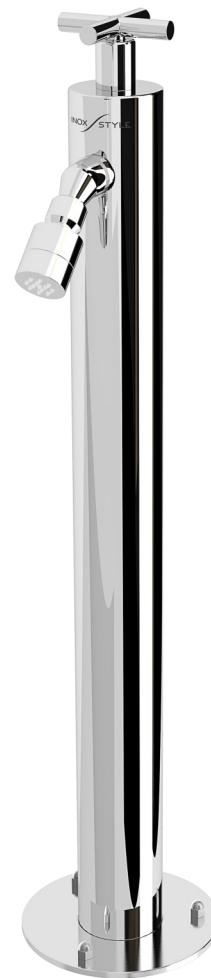

INOX  STYLE[®]

Saturnia

316L
MARINE
GRADE
STAINLESS
STEEL

HAND
POLISHED

SINGLE
BODY
NO ASSEMBLY

10
INOX STYLE
WARRANTY

MADE IN
ITALY

INOX  STYLE®

Saturnia Cube

316L
MARINE
GRADE
STAINLESS
STEEL

HAND
POLISHED

SINGLE
BODY
NO ASSEMBLY

10
INOXSTYLE
WARRANTY

MADE IN
ITALY

Saturnia/Sat. Cube

316L
MARINE
GRADE

HAND
POLISHED

SINGLE
BODY
NO ASSEMBLY

10
INOXSTYLE
WARRANTY

MADE IN
ITALY

Saturnia

Saturnia L

Saturnia Cube

Saturnia Cube

Saturnia Cube L

Saturnia/Sat. Cube

Finish

Velvet Steel finish

Mirror-like Steel finish

INOXSTYLE SRL

www.inoxstyle.com

ITALIA