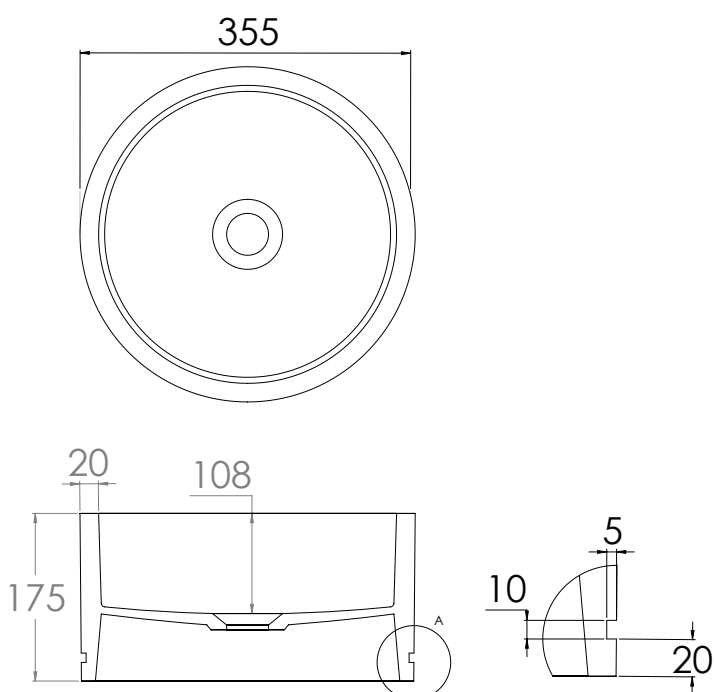

JEE-O soho basin low specifications

Article code:

SWMBAS71

● White DADOquartz

SWMBAS71 - black RAL 9005

● Spray painted outside matt

Material:

DADOquartz - Scratch & abrasion resistant

Coating:

Spray painted matt

Waste diameter:

45mm

Dimensions:

L 35.5 x W 35.5 x H 17.5 cm

Basin rim:

2 cm

Net weight:

9kg

Note: cast products are subject to size variation of +/- 5 %

Dimension package:

L 40 x W 40 x H 20 cm

Package weight:

1kg

UV stability: