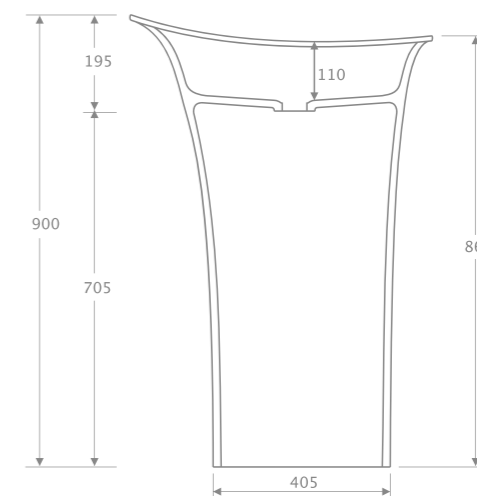

RAVON™
manufatura

WISTERIA 175

Freestanding bathtub

RAVON™
manufatura

WISTERIA 160

If the 175 cm long Wisteria is too big for you, Ravon manufatura has created a shorter version of this bathtub. Its sister model - Wisteria is only 160 cm long and 70 wide. This small tub will fit easily into a small bathroom, and, at the same time break the myth of a small bathroom where we can afford only a built-in tub. However, not only its length is important, but also its width (70 cm), which will also save valuable space in a small bathroom. In the end, however, Wisteria is a very comfortable bathtub that will allow you to fully relax. Its profile to a semi-reclined position, guarantees a relaxing experience for the muscles and spine while bathing. The bathtub, like any other Ravon product, is available in any color from Ravon's original palette or in any color from the NCS palette.

material
Marmonit / PureStone / PuroMetal

Bathtub pedestal

PEDESTAL

TECHNICAL INFORMATION

Dimension: **L** - 44x17x50-66 cm

XL - 56x17x50-66 cm

Material: Marmonit (glossy),
PureStone (mat),
PuroMetal (glossy/antic/brush).

Euphoria collection has been nominated for the prestigious „Good Design 2020“ competition.

material
Marmonit / PureStone / PuroMetal

Freestanding washbasin

EUPHORIA

TECHNICAL INFORMATION

Dimension: 58,6x37x90 cm