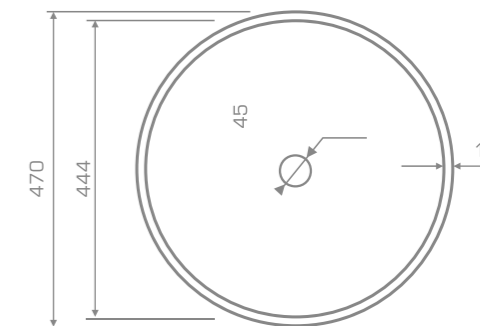

material
Marmonit / PureStone / PuroMetal

Inset Washbasin

S A X O
I N S E T B A S I N

TECHNICAL INFORMATION

Dimension: 47x47x32 cm

Material: Marmonit (glossy),
PureStone (mat),
PuroMetal (glossy/antic/brush).

Color: Ravon / NCS / RAL color palette

Weight: 13kg

Weight with packaging: 16kg

OPTIONAL EQUIPMENT

- color click-clack waste,
- Available in Limited finish.

Freestanding washbasin

L O V E L Y

The Lovely round free-standing washbasin is a proposal for those who value minimalism and simplicity in utility items. The shape of the washbasin is emphasized by the sharp edge line. The right depth (up to 22 cm) allows for comfortable use and prevents unwanted water droplets outside the sink. The product is available in two types of finishes: matt and glossy. In addition, we can decorate the washbasin with colors from the proprietary Ravon, RAL and NCS color palette, and apply PuroMetal metallised coating.