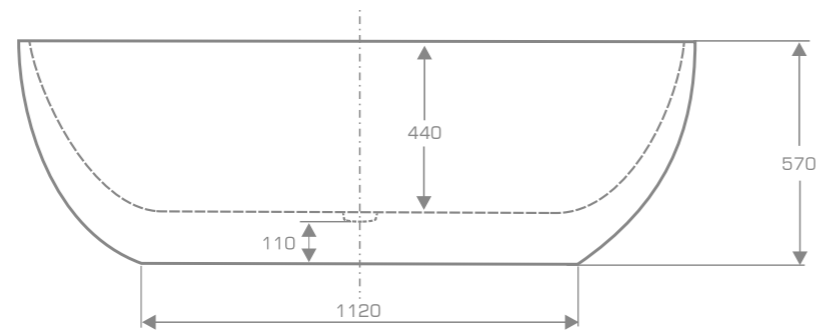

Freestanding bathtub

S P A C E

TECHNICAL INFORMATION

Dimension: 179,5x79,5x63 cm

Material: QualTec composite

Color: Ravon / NCS / RAL color palette

Capacity: 230 liters

Weight: 60kg

Weight with packaging: 80kg

STANDARD EQUIPMENT

- click-clack drain plug,
- siphon,
- steel frame with adjustable feet.