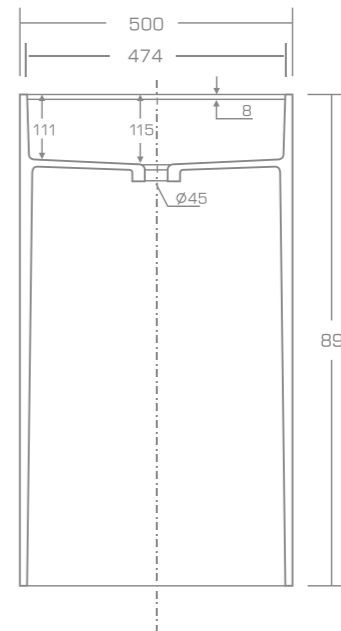

OPTIONAL EQUIPMENT

- color click-clack waste,
- Available in Limited finish.