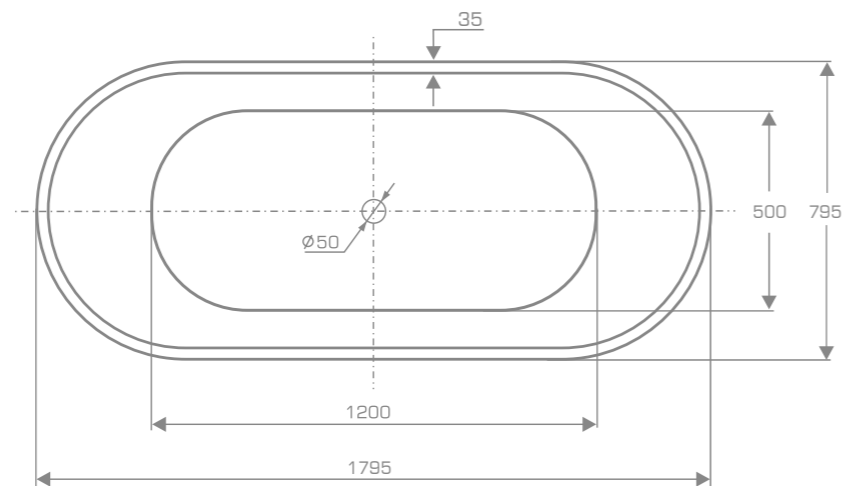

Freestanding bathtub

S P A C E

TECHNICAL INFORMATION

Dimension: 179,5x79,5x63 cm

Material: QualTec composite

Color: Ravon / NCS / RAL color palette

Capacity: 230 liters

Weight: 60kg

Weight with packaging: 80kg

STANDARD EQUIPMENT

- click-clack drain plug,
- siphon,
- steel frame with adjustable feet.