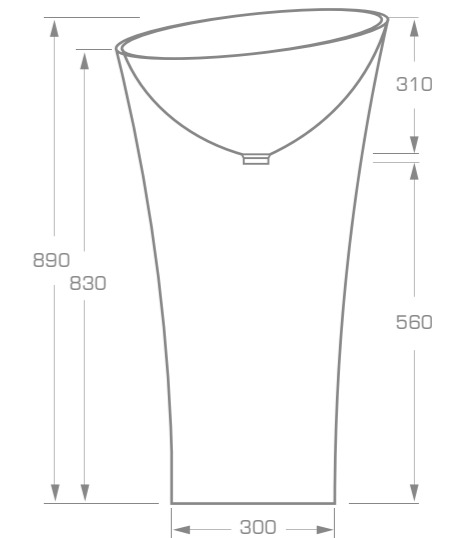

OPTIONAL EQUIPMENT

- color click-clack waste,
- Available in Limited finish.