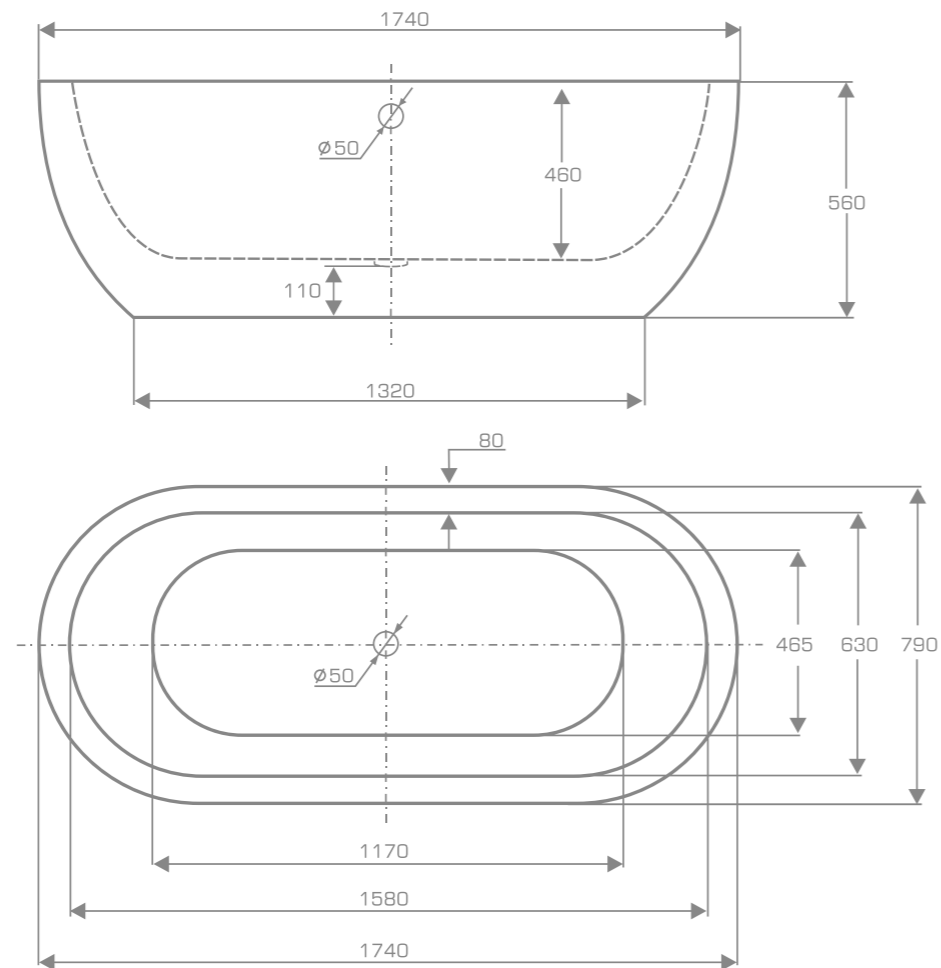

Freestanding bathtub

GENESIS

TECHNICAL INFORMATION

Dimension: 174x79x56 cm

Material: QualTec composite

Color: Ravon / NCS / RAL color palette

Capacity: 195 liters

Weight: 53kg

Weight with packaging: 73kg

STANDARD EQUIPMENT

- drain and overflow system,
- click-clack or automatic drain plug,
- siphon,
- steel frame with adjustable feet.