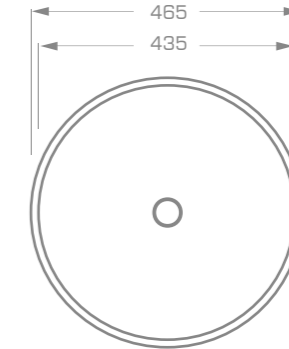

S A X O OVERTOP BASIN

TECHNICAL INFORMATION

Dimension: 46,5x46,5x56 cm

Material: Marmonit (glossy),
PureStone (mat),
PuroMetal (glossy/antic/brush).

Color: Ravon / NCS / RAL color palette

Weight: 21kg

Weight with packaging: 35kg