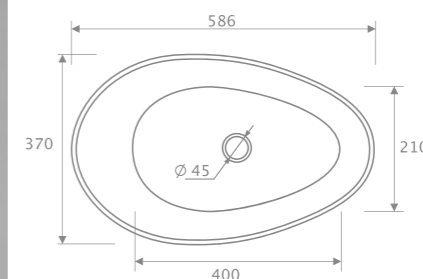

material
Marmonit / PureStone / PuroMetal

Bathtub pedestal

PEDESTAL

TECHNICAL INFORMATION

Dimension: **L** - 44x17x50-66 cm

XL - 56x17x50-66 cm

Material: Marmonit (glossy),
PureStone (mat),
PuroMetal (glossy/antic/brush).

Euphoria collection has been nominated for the prestigious „Good Design 2020“ competition.

material
Marmonit / PureStone / PuroMetal

Freestanding washbasin

EUPHORIA

TECHNICAL INFORMATION

Dimension: 58,6x37x90 cm