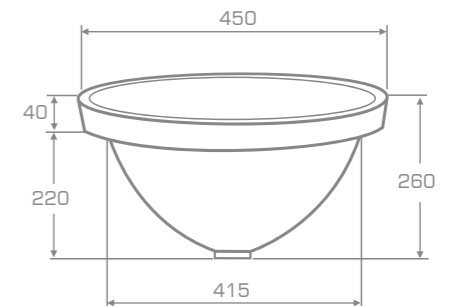

OPTIONAL EQUIPMENT

- color click-clack waste,
- Available in Limited finish.