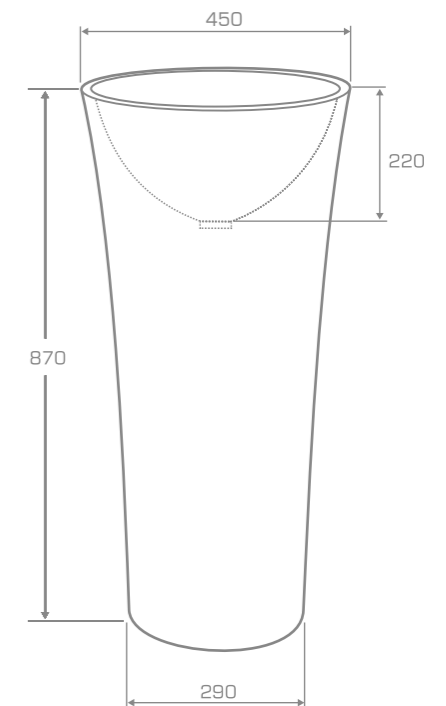

OPTIONAL EQUIPMENT

- color click-clack waste,
- Available in Limited finish.