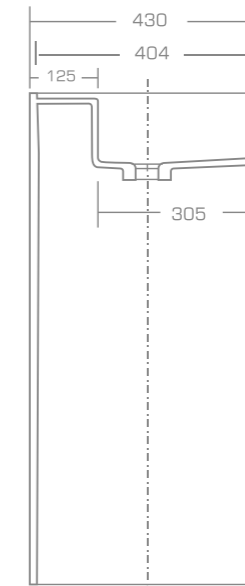

OPTIONAL EQUIPMENT

- color click-clack waste,
- Available in Limited finish.