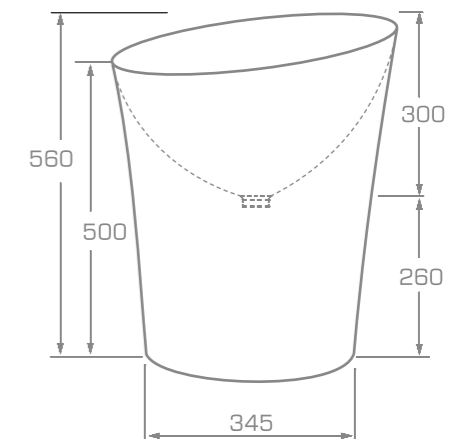

material
Marmonit / PureStone / PuroMetal

Freestanding washbasin

S A X O

TECHNICAL INFORMATION

Dimension: 46,5x46,5x89 cm

Material: Marmonit (glossy),
 PureStone (mat),
 PuroMetal (glossy/antic/brush).

Color: Ravon / NCS / RAL color palette

material
Marmonit / PureStone / PuroMetal

Overtop washbasin

S A X O OVERTOP BASIN

TECHNICAL INFORMATION

Dimension: 46,5x46,5x56 cm

Material: Marmonit (glossy),
PureStone (mat),
PuroMetal (glossy/antic/brush).

Color: Ravon / NCS / RAL color palette

Weight: 21kg

Weight with packaging: 35kg

OPTIONAL EQUIPMENT

- color click-clack waste,
- Available in Limited finish.

Inset washbasin

S A X O
I N S E T B A S I N

No one will be able to pass by Saxo indifferently - it attracts with asymmetry of its delicate form and surprises with its practical depth. Saxo inset washbasin is the perfect solution for washbasin cabinets. It is suitable for installation with deck-mounted or concealed wall-mounted fittings.

material
Marmonit / PureStone / PuroMetal

Inset Washbasin

S A X O
I N S E T B A S I N

TECHNICAL INFORMATION

Dimension: 47x47x32 cm

Material: Marmonit (glossy),
PureStone (mat),
PuroMetal (glossy/antic/brush).