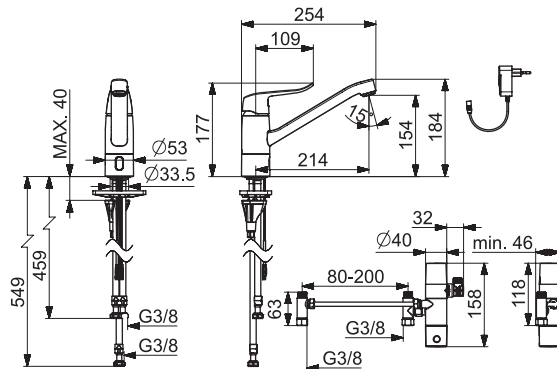

mpi.hansa.com/46132009

4614 2209

I (ISO 3822)
EN 817, EN 15091
50 - 1000 kPa
0.2 l/s (300 kPa)
195 kPa (0.2 l/s)
max. +70°C

IP 55
LS17500 A Li-SOCI2 Lithium 3.6V