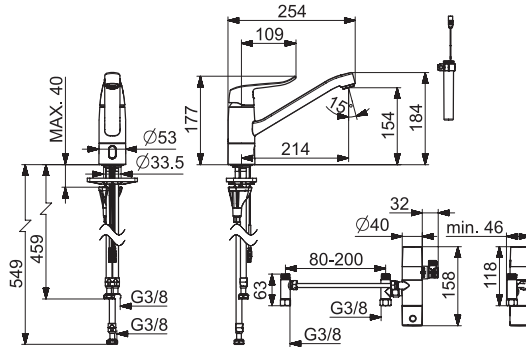

4613 2209

I (ISO 3822)
EN 817, EN 15091
50 - 1000 kPa
0.2 l/s (300 kPa)
195 kPa (0.2 l/s)
max. +70°C

IP 55
9 V
AA 1.5 V Lithium x 2

mpi.hansa.com/46132209

4613 2009

I (ISO 3822)
EN 817, EN 15091
50 - 1000 kPa
0.2 l/s (300 kPa)
195 kPa (0.2 l/s)
max. +70°C

IP 55 / transformer IP 20
230 / 9 V