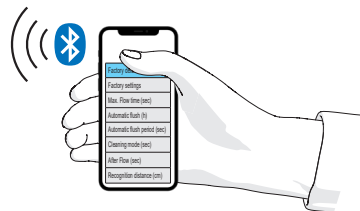

C

ON 10 s

Bluetooth®

HANSA Connect App

Download on the App Store

GET IT ON Google Play

hansa.com/hansa-app

59 914 429