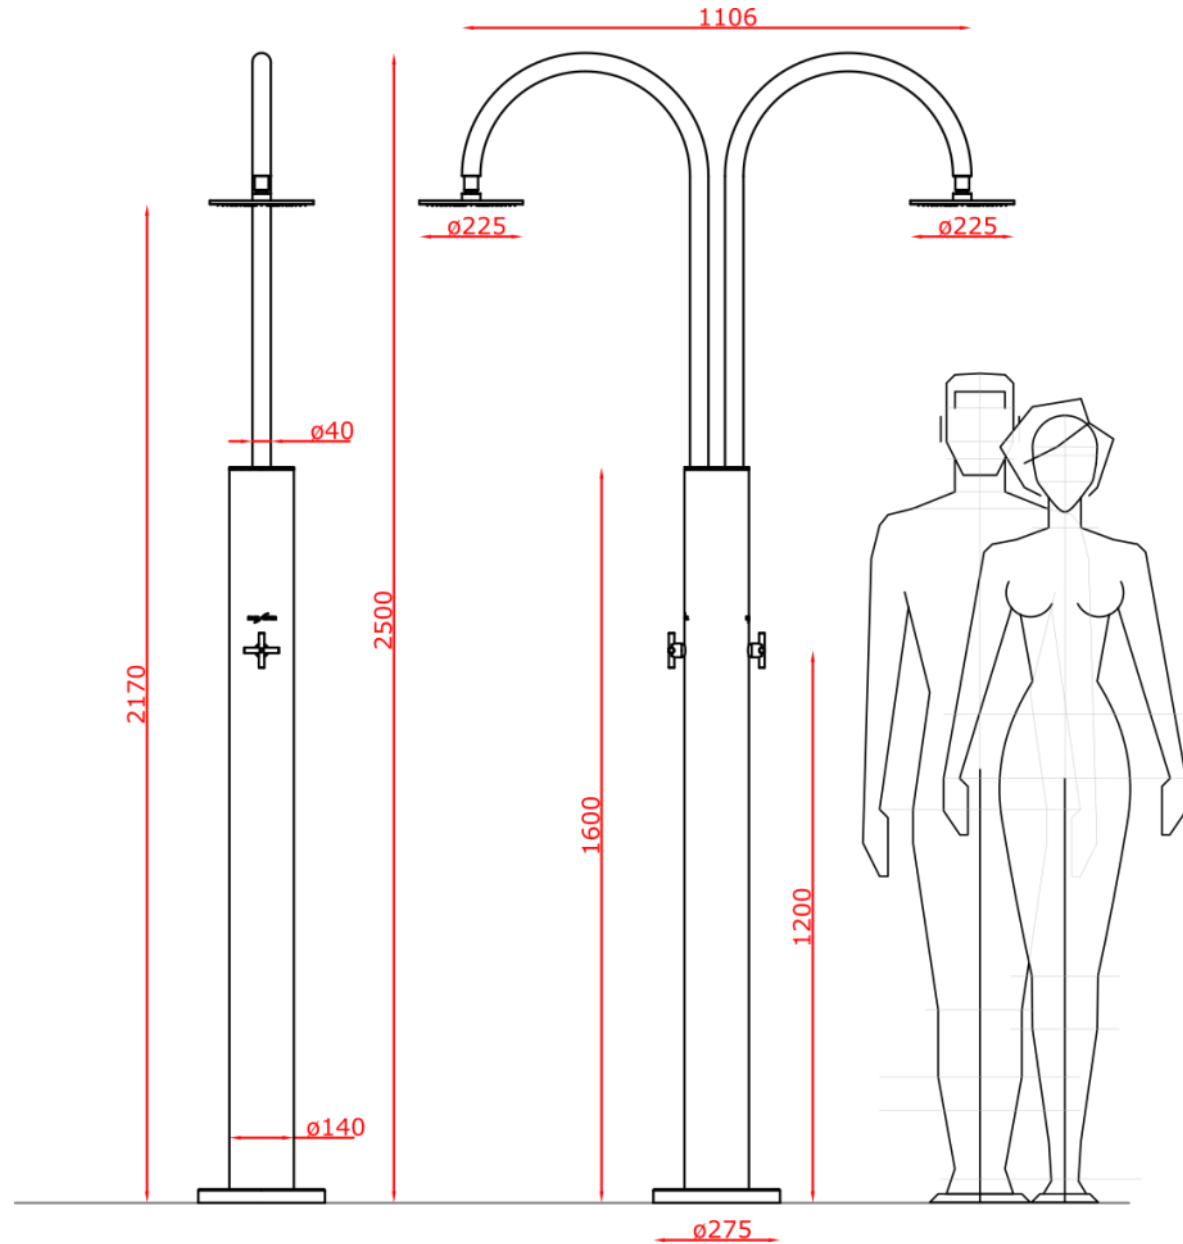

Melody Cylinder

316L
MARINE
GRADE
STAINLESS
STEEL

HAND
POLISHED

SINGLE
BODY
NO ASSEMBLY

10
INOXSTYLE
WARRANTY

MADE IN
ITALY