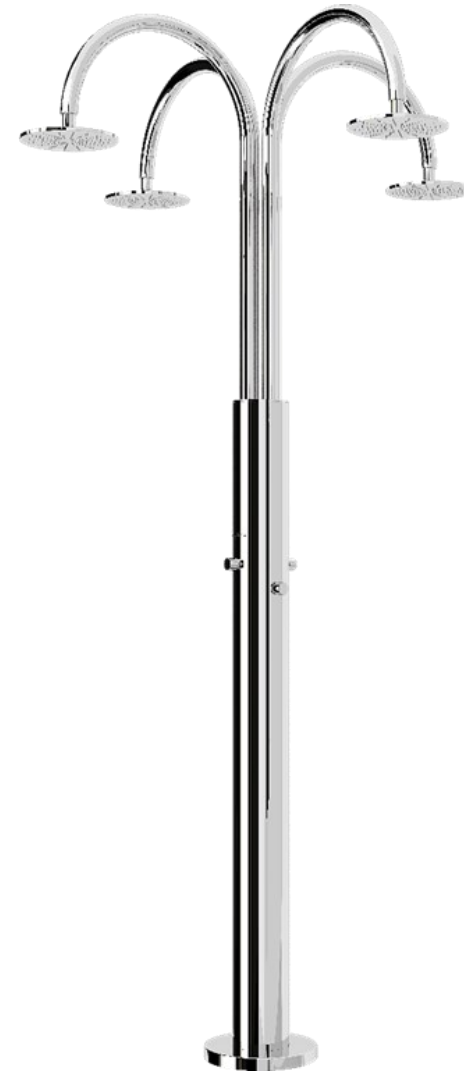

Melody Cylinder

316L
MARINE
GRADE
STAINLESS
STEEL

HAND
POLISHED

SINGLE
BODY
NO ASSEMBLY

10
INOXSTYLE
WARRANTY

MADE IN
ITALY

INOX  STYLE®

Melody Cylinder

Melody 2B T
Beauty

(Timed-flow Faucet:
Cold or Premixed
water)

Melody Cylinder

Melody 3B
Beauty

(Faucet: Cold or Pre-
mixed water)

Melody 3B 3L
Beauty

(Faucet: Cold or Pre-
mixed water)

Melody 3B T
Beauty

(Timed-flow Faucet:
Cold or Premixed
water)

Melody Cylinder

Melody 4B
Beauty

(Faucet: Cold or Pre-
mixed water)

Melody 4B 2L
Beauty

(Faucet: Cold or Pre-
mixed water)

Melody 4B T
Beauty

(Timed-flow Faucet:
Cold or Premixed
water)

Melody Cylinder

316L
MARINE
GRADE
STAINLESS
STEEL

HAND
POLISHED

SINGLE
BODY
NO ASSEMBLY

10
INOXSTYLE
WARRANTY

MADE IN
ITALY

Melody Cylinder

Finish