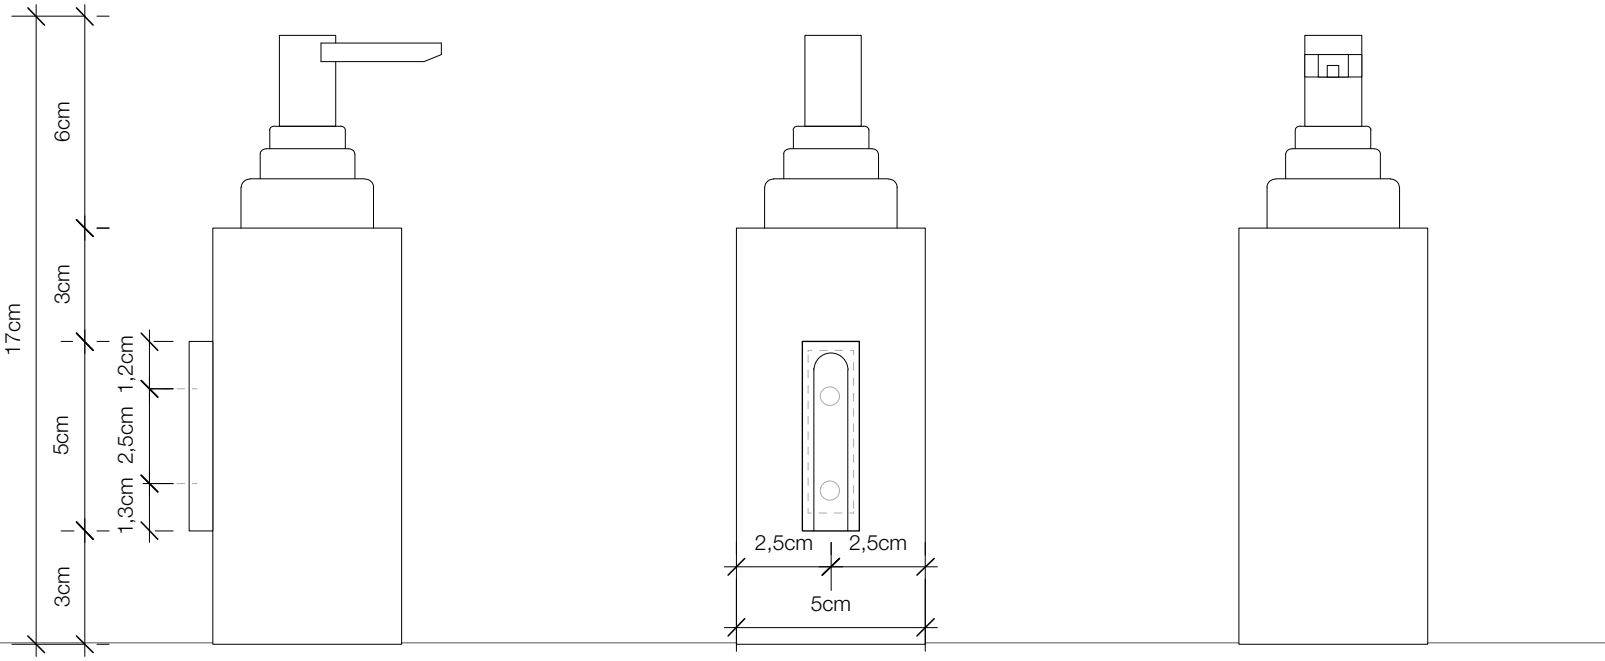

DECOR WALTHER

DW 310

M 1 : 2

Wand-
seifenspender
*Soap dispenser wall
mounted*

Chrom / Gold / Nickel
sat. / Schwarz matt /
Weiß matt
*chrome / gold / nickel
satin / black flat / white
flat*

17 cm . 5 cm . 5 cm

Alle Angaben ohne Gewähr.
Maß und
Modelländerungen
vorbehalten.
*All information without engagement.
Measurement and changes
conditionally.*

Seitenansicht
side view

Rückansicht
back view

Frontansicht
front view