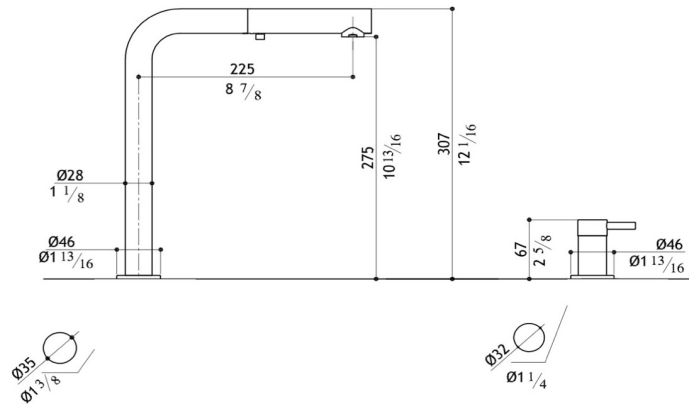

MGS Nemo HD

Two Hole Pull Out Kitchen Faucet with Dual Spray SS Toggle Button

Specifications:

• Marine Grade Stainless steel AISI316L

- 100% lead free – fully recyclable
- The hand shower can be held “upside-down” allowing to control the water pattern switch with the index finger
- Hose pull out length up to 20" with mixer installation 3.9" from the spout
- Areas of application: Indoor & outdoor
- Flow rate: 1.75 GPM at 45 PSI in conformity with CalGreen and WaterSense requirements
- Flow rate EU: 12 L/Min at 3 Bar