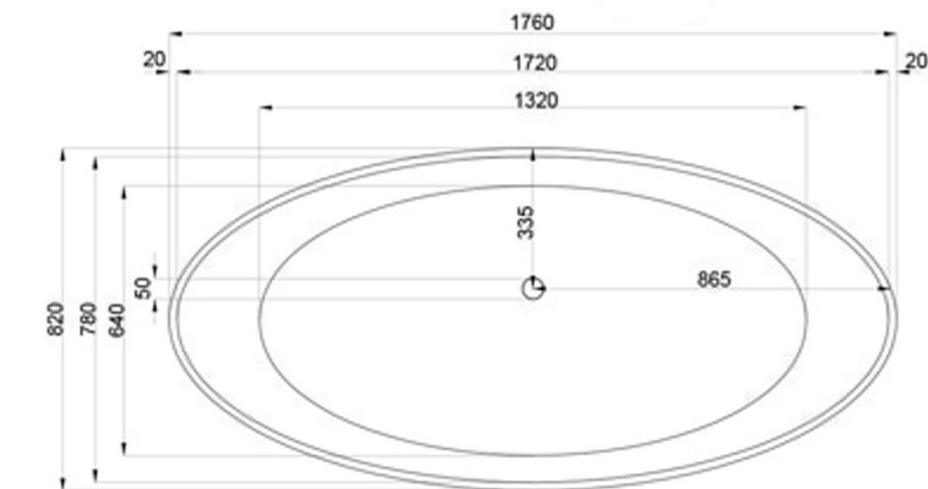

JEE-O london bath specifications

Article code:

SBM061

White DADOquartz

Dimensions:

L 176 x W 82 x H 54 cm

Bathtub rim:

2 cm

Net weight:

80kg

Water capacity:

275L

Material:

DADOquartz - Scratch & abrasion resistant

Note: cast products are subject to size variation of +/-5 %

Waste diameter:

50mm

Dimension package:

L 186 x W 92 x H 74 cm

Package weight:

50kg

UV stability:

6 / BSEN438

25 year warranty