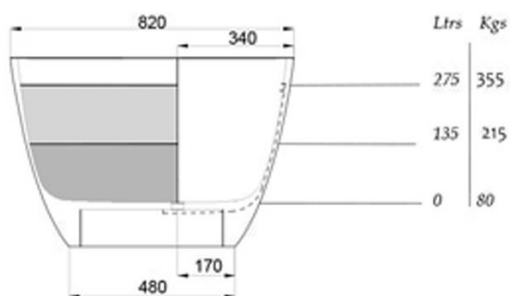

JEE-O london bath specifications

Article code:

SBM061

White DADOquartz

Dimensions:

L 176 x W 82 x H 54 cm

Bathtub rim:

2 cm

Net weight:

80kg

Water capacity:

275L

Material:

DADOquartz - Scratch & abrasion resistant

Note: cast products are subject to size variation of +/-5 %

Waste diameter:

50mm

Dimension package:

L 186 x W 92 x H 74 cm

Package weight:

50kg

UV stability:

6 / BSEN438

25 year warranty