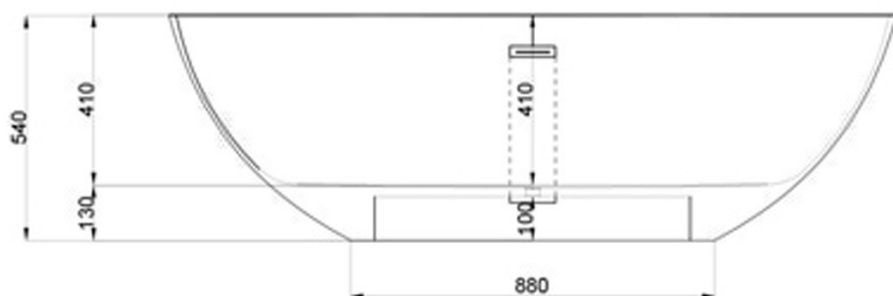

JEE-O london bath specifications

Article code:

SBM061

White DADOquartz

Dimensions:

L 176 x W 82 x H 54 cm

Bathtub rim:

2 cm

Net weight:

80kg

Water capacity:

275L

Material:

DADOquartz - Scratch & abrasion resistant

Note: cast products are subject to size variation of +/-5 %

Waste diameter:

50mm

Dimension package:

L 186 x W 92 x H 74 cm

Package weight:

50kg

UV stability:

6 / BSEN438

25 year warranty