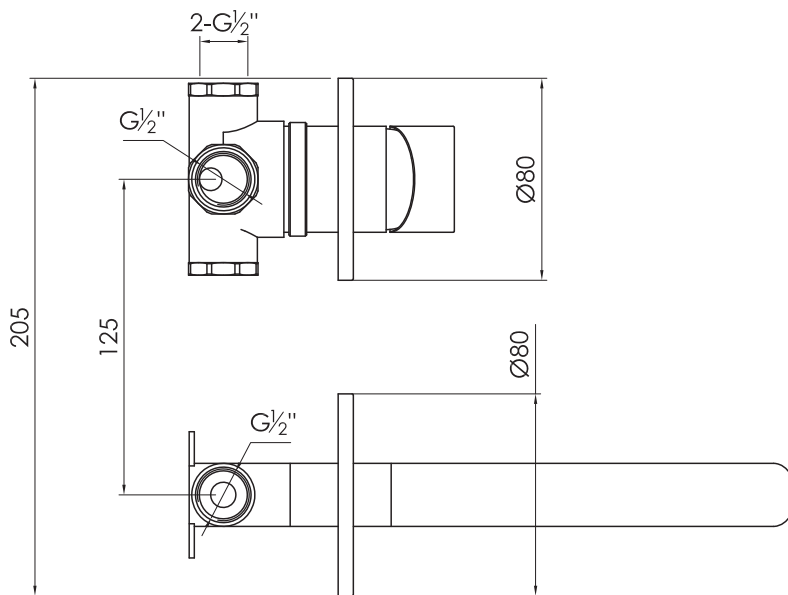

# JEE-O slimline wall basin mixer specifications

Note:  
UV radiation and extreme temperature  
can affect the color and structure of the  
surface of the colored version.

Article code:	800-1500 ● Brushed 800-1503 ● Structured black 800-1504 ● PVD coated bronze 800-1505 ● PVD coated matt gold	Connection: Thread:	2 x G 1/2" (ø15mm / 0.6") British Standard Pipe (BSP)
Material:	Stainless Steel r304	Dimension package: Total weight: Package weight:	L 26 x W 27 x H 17cm 2.2 kg 0.82 kg
Cleaning instructions:	download JEE-O shower and taps manual on our website: <a href="http://www.jee-o.com">www.jee-o.com</a>	7 year warranty - The general conditions can be found on our website: <a href="http://www.jee-o.com/downloads">www.jee-o.com/downloads</a>	
Cartridge:	Sedal ceramic mixing mechanism (35mm), item code 005-0101	HS code:	84818011900
Flow at water of 38°C / 100,4°F:	10l / 2.7gal p/m at 3bar pressure	Approvals:	SLS BS EN 817