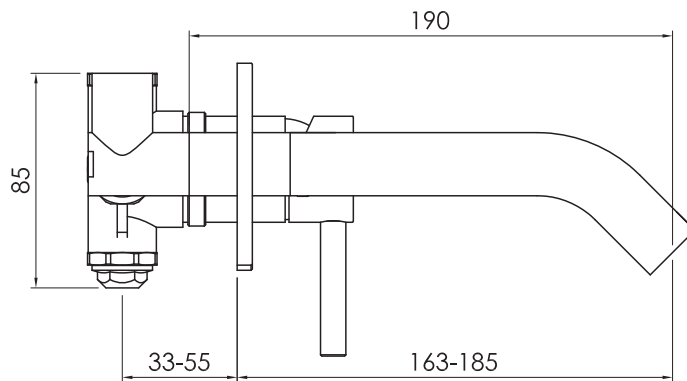

# JEE-O slimline wall basin mixer specifications

Note:  
UV radiation and extreme temperature  
can affect the color and structure of the  
surface of the colored version.

Article code:	800-1500 ● Brushed 800-1503 ● Structured black 800-1504 ● PVD coated bronze 800-1505 ● PVD coated matt gold	Connection: Thread:	2 x G 1/2" (ø15mm / 0.6") British Standard Pipe (BSP)
Material:	Stainless Steel r304	Dimension package: Total weight: Package weight:	L 26 x W 27 x H 17cm 2.2 kg 0.82 kg
Cleaning instructions:	download JEE-O shower and taps manual on our website: <a href="http://www.jee-o.com">www.jee-o.com</a>	7 year warranty - The general conditions can be found on our website: <a href="http://www.jee-o.com/downloads">www.jee-o.com/downloads</a>	
Cartridge:	Sedal ceramic mixing mechanism (35mm), item code 005-0101	HS code:	84818011900
Flow at water of 38°C / 100,4°F:	10l / 2.7gal p/m at 3bar pressure	Approvals:	SLS BS EN 817