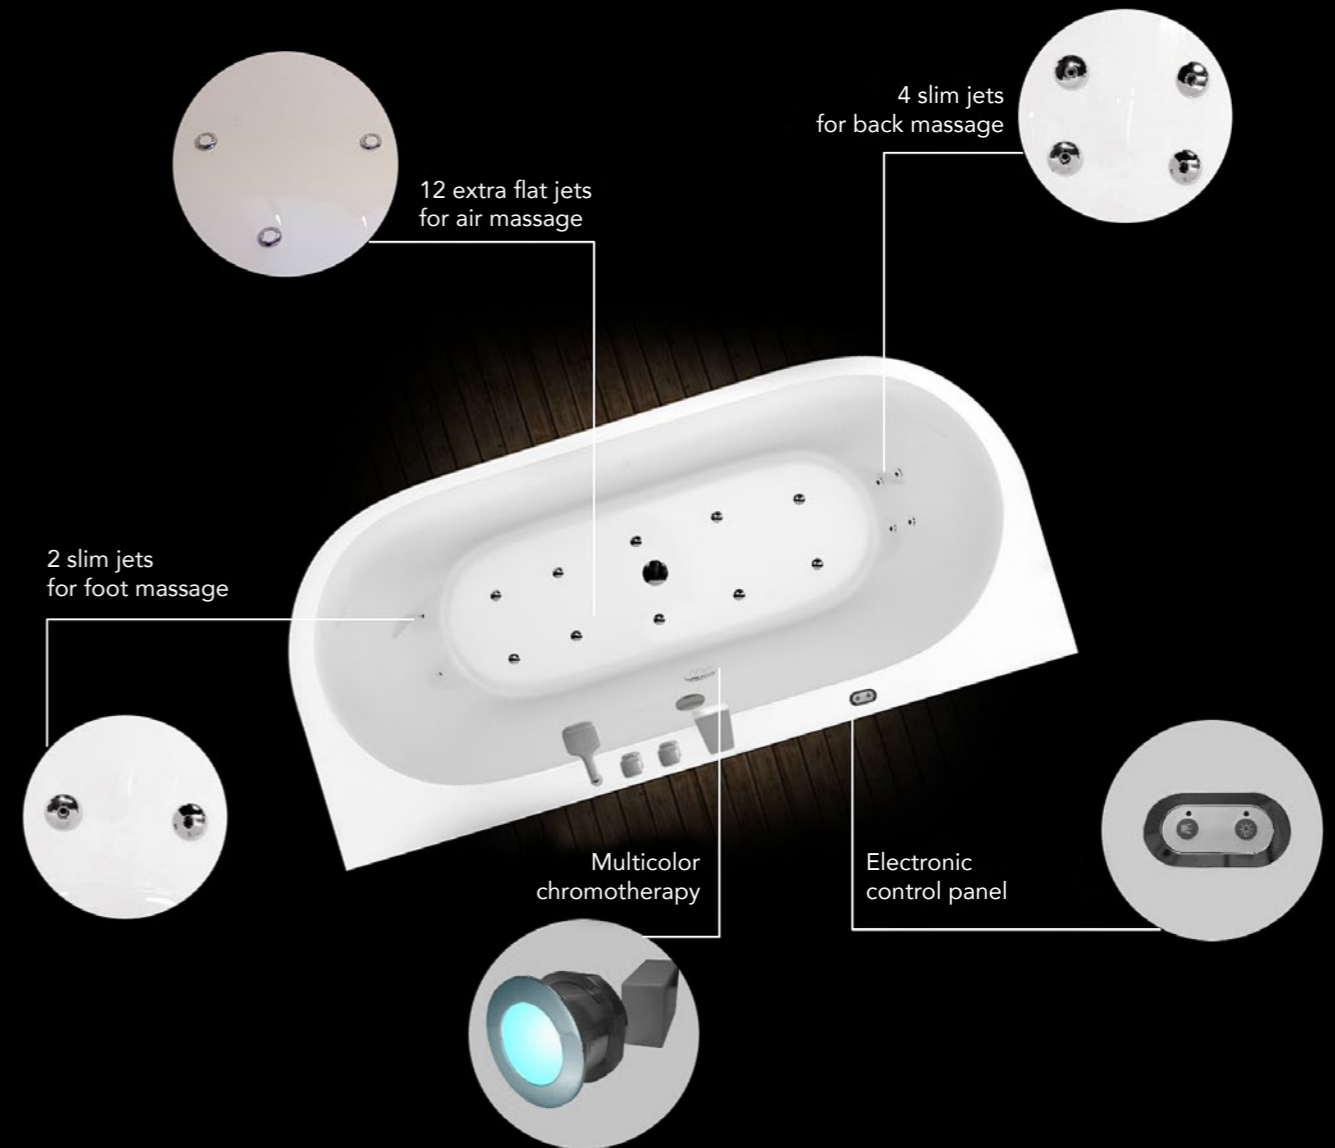

Brushed Gold

Brushed Tin

Brushed Copper

Brushed Bronze

Ravon Air Plus System

Air Plus System:

- Electronic control panel,
- 300W air blower,
- 12 Slim air jets - extra flat,
- 4 back air jets - slim,
- 2 air jets for foot massage - slim,
- Pulse mode of the air massage,
- Automatic drying of the air whirlpool,
- dry running pump protection.
- water level sensor.

Chromotherapy:

- Chromotherapy with color selection .

Ravon Air Plus System

Awards & distinctions

RAVON™
manufaktuura

ravon.pl