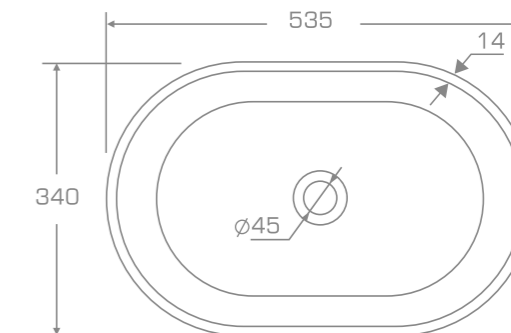

GENESIS

TECHNICAL INFORMATION

Dimension: 53,5x53,5x11,5 cm

Material: Marmonit (glossy),
PureStone (mat),
PuroMetal (glossy/antic/brush).

Color: Ravon / NCS / RAL color palette

Weight: 7kg

Weight with packaging: 10kg