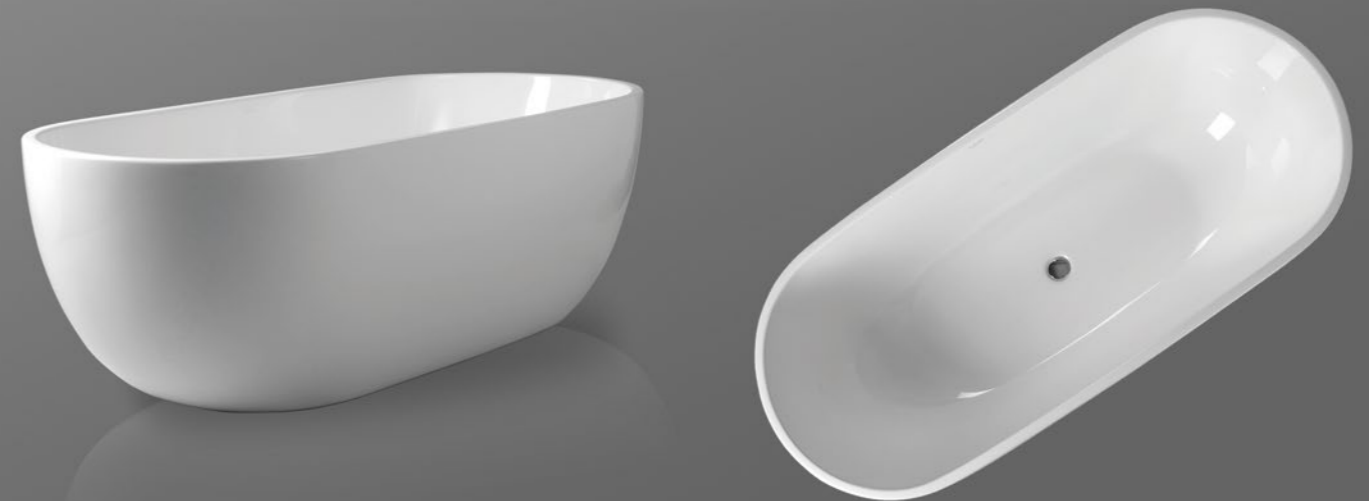

RAVON™
manufatura