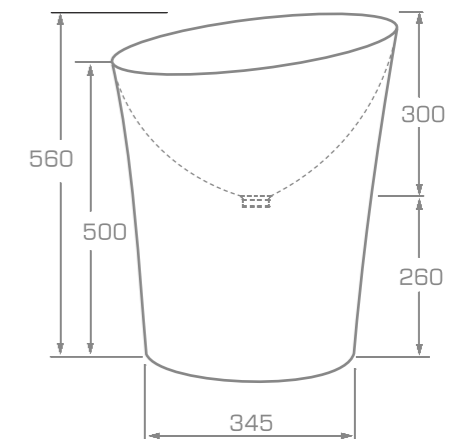

material
Marmonit / PureStone / PuroMetal

Freestanding washbasin

S A X O

TECHNICAL INFORMATION

Dimension: 46,5x46,5x89 cm

Material: Marmonit (glossy),
PureStone (mat),
PuroMetal (glossy/antic/brush).

Color: Ravon / NCS / RAL color palette

material
Marmonit / PureStone / PuroMetal

Overtop washbasin

S A X O OVERTOP BASIN

TECHNICAL INFORMATION

Dimension: 46,5x46,5x56 cm

Material: Marmonit (glossy),
PureStone (mat),
PuroMetal (glossy/antic/brush).

Color: Ravon / NCS / RAL color palette

Weight: 21kg

Weight with packaging: 35kg

OPTIONAL EQUIPMENT

- color click-clack waste,
- Available in Limited finish.

Inset washbasin

S A X O I N S E T B A S I N

No one will be able to pass by Saxo indifferently - it attracts with asymmetry of its delicate form and surprises with its practical depth. Saxo inset washbasin is the perfect solution for washbasin cabinets. It is suitable for installation with deck-mounted or concealed wall-mounted fittings.

material
Marmonit / PureStone / PuroMetal

Inset Washbasin

S A X O I N S E T B A S I N

TECHNICAL INFORMATION

Dimension: 47x47x32 cm

Material: Marmonit (glossy),
PureStone (mat),
PuroMetal (glossy/antic/brush).