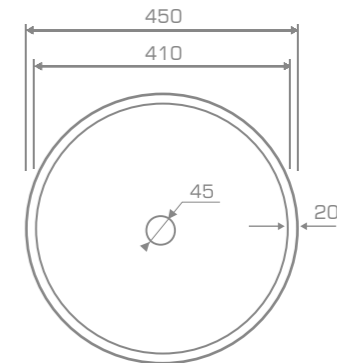

OPTIONAL EQUIPMENT

- color click-clack waste,
- Available in Limited finish.