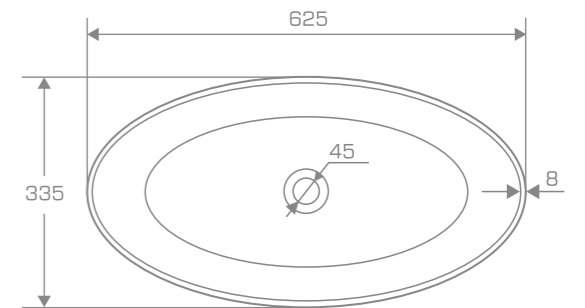

OPTIONAL EQUIPMENT

- color click-clack waste,
- Available in Limited finish.