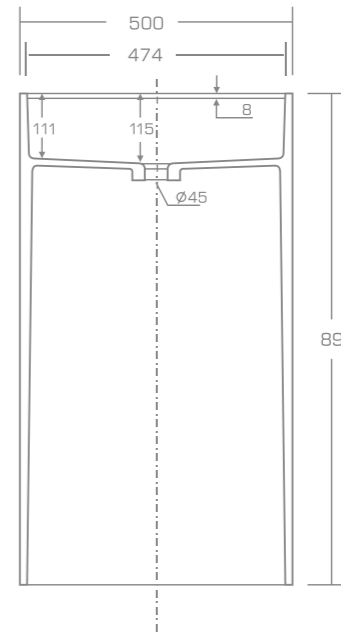

Freestanding washbasin

GLADIO

Gladio freestanding washbasin by Ravon is a combination of functionality and simple design. The practical shelf we can be used to mount a faucet or place cosmetics at the same time. This model is also available without holes for fittings. Following modern trends, Ravon Manufactory has created yet another product that meets formal requirements of utility and contemporary aesthetics, that place emphasis on comfort of use, timelessness, and uniqueness of functional objects. The product is designed to be installed with deck mounted or concealed wall-mounted faucets.

material
Marmonit/PuroMetal

Freestanding washbasin

GLADIO

TECHNICAL INFORMATION

Dimension: 50x43x89 cm

Material: Marmonit (glossy),
PuroMetal (glossy/antic/brush).

Color: Ravon / NCS / RAL color palette

Weight: 59kg

Weight with packaging: 78kg

OPTIONAL EQUIPMENT

- color click-clack waste,
- Available in Limited finish.