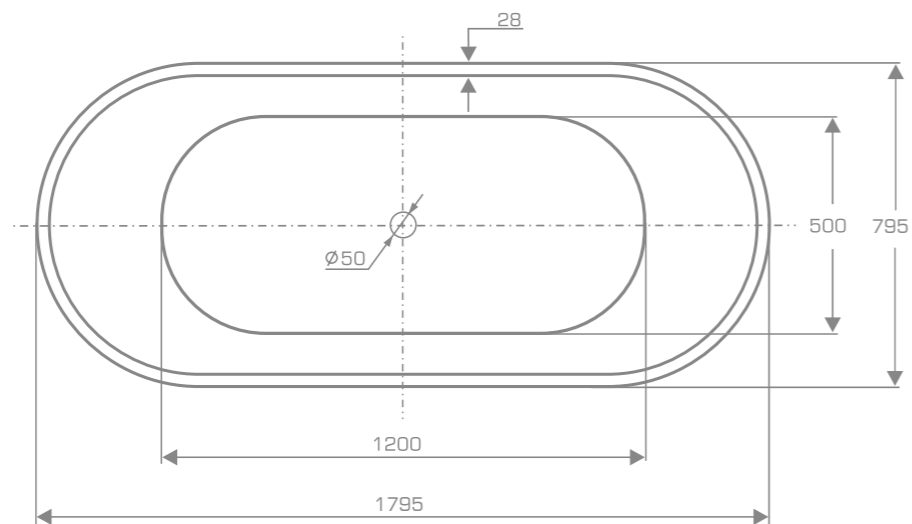

Freestanding bathtub

M O D E R N

TECHNICAL INFORMATION

Dimension: 179,5x79,5x63 cm

Material: QualTec composite

Color: Ravon / NCS / RAL color palette

Capacity: 230 liters

Weight: 65kg

Weight with packaging: 85kg

STANDARD EQUIPMENT

- click-clack drain plug,
- siphon,
- steel frame with adjustable feet.