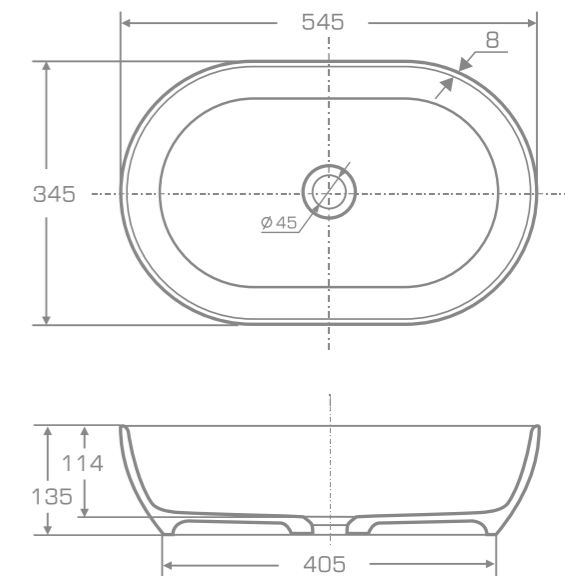

OPTIONAL EQUIPMENT

- color click-clack waste,
- Available in Limited finish.