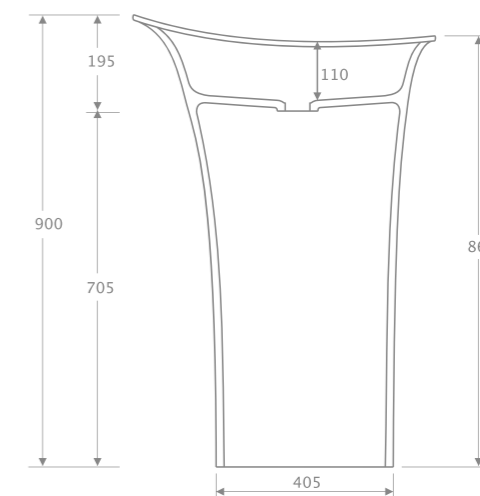

RAVON™
manufatura

WISTERIA 175

Freestanding bathtub

RAVON™
manufatura

WISTERIA 160

If the 175 cm long Wisteria is too big for you, Ravon manufatura has created a shorter version of this bathtub. Its sister model - Wisteria is only 160 cm long and 70 wide. This small tub will fit easily into a small bathroom, and, at the same time break the myth of a small bathroom where we can afford only a built-in tub. However, not only its length is important, but also its width (70 cm), which will also save valuable space in a small bathroom. In the end, however, Wisteria is a very comfortable bathtub that will allow you to fully relax. Its profile to a semi-reclined position, guarantees a relaxing experience for the muscles and spine while bathing. The bathtub, like any other Ravon product, is available in any color from Ravon's original palette or in any color from the NCS palette.

material
Marmonit / PureStone / PuroMetal

Bathtub pedestal

PEDESTAL

TECHNICAL INFORMATION

Dimension: **L** - 44x17x50-66 cm

XL - 56x17x50-66 cm

Material: Marmonit (glossy),
PureStone (mat),
PuroMetal (glossy/antic/brush).

Euphoria collection has been nominated for the prestigious „Good Design 2020“ competition.

material
Marmonit / PureStone / PuroMetal

Freestanding washbasin

EUPHORIA

TECHNICAL INFORMATION

Dimension: 58,6x37x90 cm