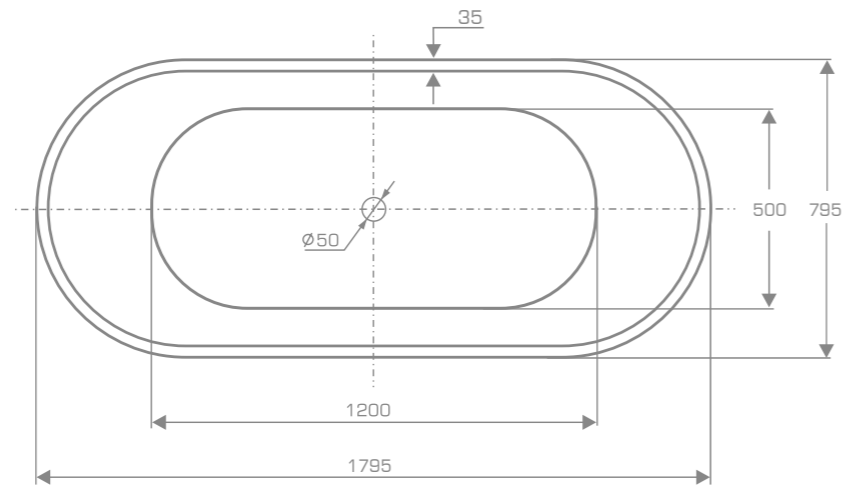

Freestanding bathtub

S P A C E

TECHNICAL INFORMATION

Dimension: 179,5x79,5x63 cm

Material: QualTec composite

Color: Ravon / NCS / RAL color palette

Capacity: 230 liters

Weight: 60kg

Weight with packaging: 80kg

STANDARD EQUIPMENT

- click-clack drain plug,
- siphon,
- steel frame with adjustable feet.