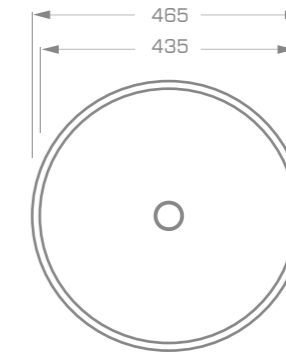

Freestanding washbasin

S A X O

TECHNICAL INFORMATION

Dimension: 46,5x46,5x89 cm

Material: Marmonit (glossy),
PureStone (mat),
PuroMetal (glossy/antic/brush).

Color: Ravon / NCS / RAL color palette

Weight: 27kg

Weight with packaging: 47kg