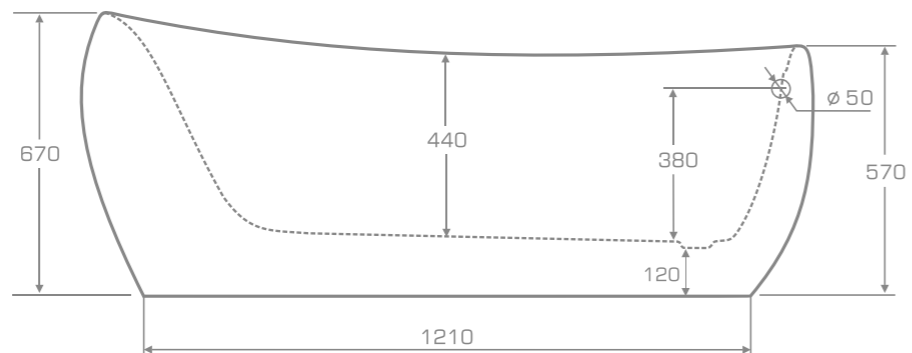

Freestanding bathtub
WISTERIA 160

TECHNICAL INFORMATION

Dimension: 160x68x67 cm

Material: QualTec composite

Color: Ravon / NCS / RAL color palette

Capacity: 180 liters

Weight: 53kg

Weight with packaging: 73kg

STANDARD EQUIPMENT

- drain and overflow system,
- click-clack or automatic drain plug,
- siphon,
- steel frame with adjustable feet.