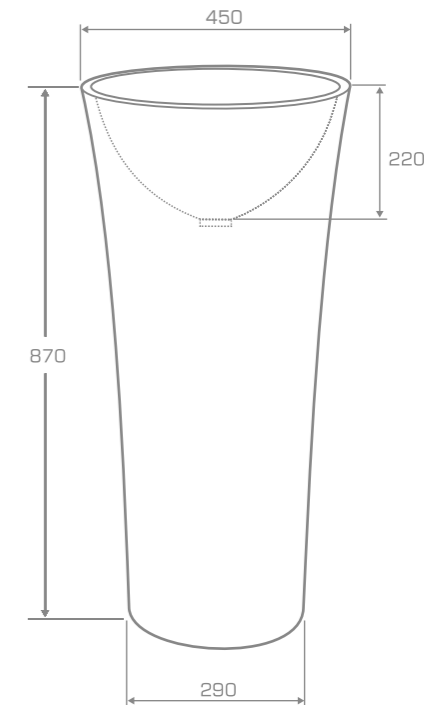

OPTIONAL EQUIPMENT

- color click-clack waste,
- Available in Limited finish.