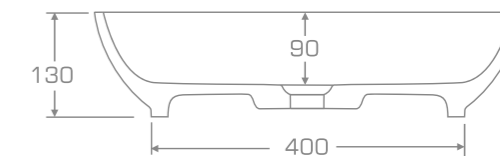

Weight: 7kg

Weight with packaging: 10kg

OPTIONAL EQUIPMENT

- color click-clack waste,
- Available in Limited finish.

Overtop washbasin

S P A C E

Ravon Space countertop washbasin won the first prize in the „Bathroom Choice of the Year 2019“ competition. It presents a simple and universal form. Together with the Ravon Space bathtub, it will perfectly complement a minimalistic and modern interior. Space will also suit a feminine, glamour style and even rustic, idyllic bathing environment. Space countertop washbasin, like all Ravon washbasins, is made of two types of high quality materials: Marmonit and PureStone, developed by Ravon manufactory, providing a silky smooth surface for years to come. The washbasin is suitable for installation with deck mounted or concealed wall-mounted fittings.