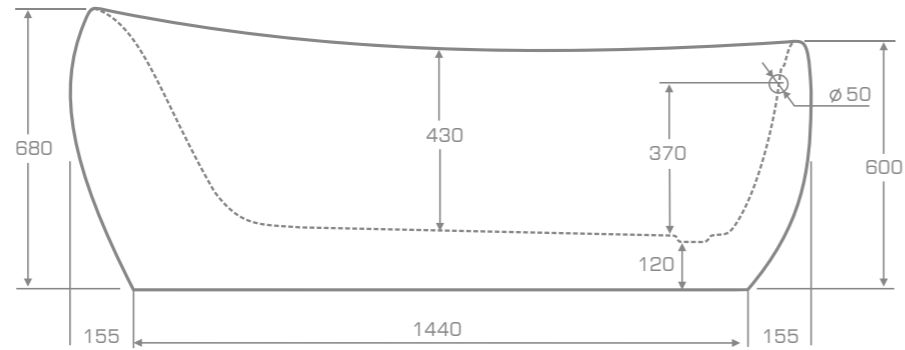

Freestanding bathtub

WISTERIA 175

TECHNICAL INFORMATION

Dimension: 175x74x68 cm

Material: QualTec composite

Color: Ravon / NCS / RAL color palette

Capacity: 195 liters

Weight: 62kg

Weight with packaging: 82kg

STANDARD EQUIPMENT

- drain and overflow system,
- click-clack or automatic drain plug,
- siphon,
- steel frame with adjustable feet.