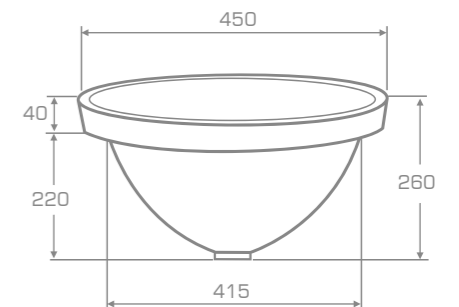

OPTIONAL EQUIPMENT

- color click-clack waste,
- Available in Limited finish.