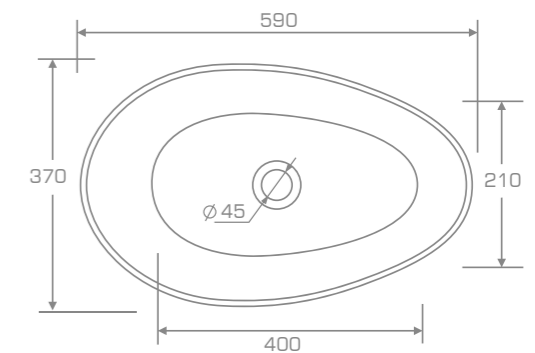

Dimension: 59x37x18,5 cm

Material: Marmonit (glossy),
PureStone (mat),
PuroMetal (glossy/antic/brush).

Color: Ravon / NCS / RAL color palette

Weight: 7kg

Weight with packaging: 10kg

OPTIONAL EQUIPMENT

- color click-clack waste,
- Available in Limited finish.