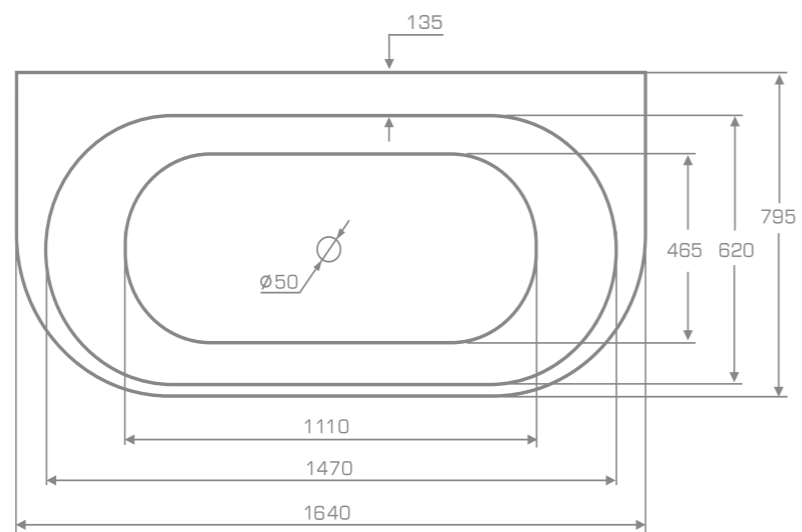

Wall - adjacent tub
SENSUAL WALL

TECHNICAL INFORMATION

Dimension: 164x79,5x57,5 cm

Material: QualTec composite

Color: Ravon / NCS / RAL color palette

Capacity: 170 liters

Weight: 58kg

Weight with packaging: 78kg

STANDARD EQUIPMENT

- drain and overflow system,
- click-clack or automatic drain plug,
- siphon,
- steel frame with adjustable feet.

OPTIONAL EQUIPMENT

- drain and overflow set with top cleaning system,
- click-clack waste plug and overflow in bathtub color,
- overflow filling system,
- Ravon Air system - air massage with Color Therapy,
- Available in Limited and Art finish.