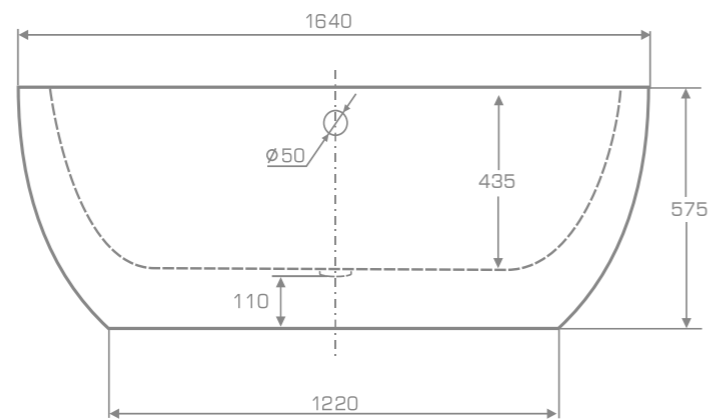

Wall - adjacent tub
SENSUAL WALL

TECHNICAL INFORMATION

Dimension: 164x79,5x57,5 cm

Material: QualTec composite

Color: Ravon / NCS / RAL color palette

Capacity: 170 liters

Weight: 58kg

Weight with packaging: 78kg

STANDARD EQUIPMENT

- drain and overflow system,
- click-clack or automatic drain plug,
- siphon,
- steel frame with adjustable feet.

OPTIONAL EQUIPMENT

- drain and overflow set with top cleaning system,
- click-clack waste plug and overflow in bathtub color,
- overflow filling system,
- Ravon Air system - air massage with Color Therapy,
- Available in Limited and Art finish.