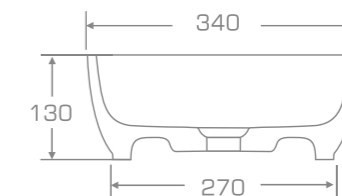

M O D E R N

TECHNICAL INFORMATION

Dimension: 53,5x53,5x13 cm

Material: Marmonit (glossy),
PureStone (mat),
PuroMetal (glossy/antic/brush).

Color: Ravon / NCS / RAL color palette

Weight: 7kg

Weight with packaging: 10kg