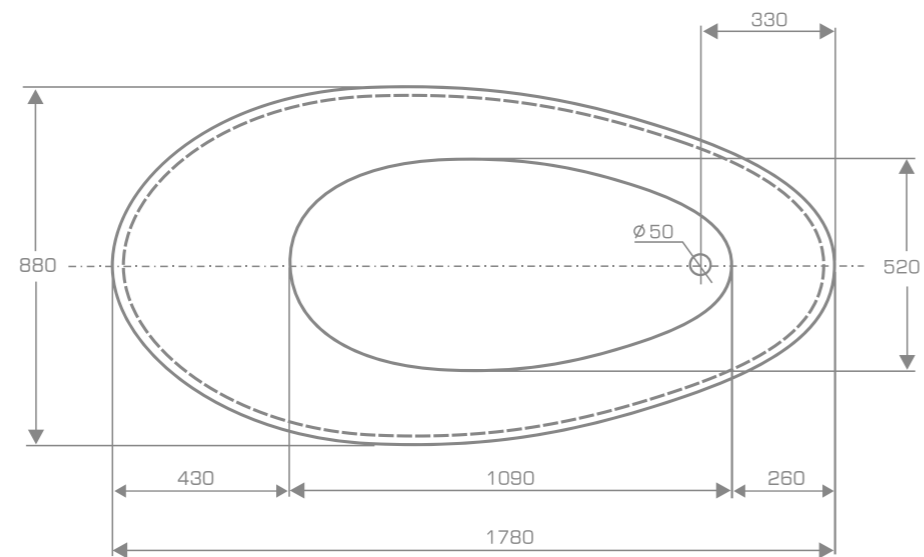

Freestanding bathtub

EUPHORIA

TECHNICAL INFORMATION

Dimension: 178x88x75 cm

Material: QualTec composite

Color: Ravon / NCS / RAL color palette

Capacity: 200 liters

Weight: 65kg

Weight with packaging: 80kg

STANDARD EQUIPMENT

- drain and overflow system,
- click-clack or automatic drain plug,
- siphon,
- steel frame with adjustable feet.