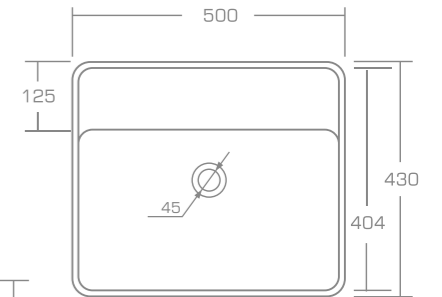

Freestanding washbasin

GLADIO

Gladio freestanding washbasin by Ravon is a combination of functionality and simple design. The practical shelf we can be used to mount a faucet or place cosmetics at the same time. This model is also available without holes for fittings. Following modern trends, Ravon Manufactory has created yet another product that meets formal requirements of utility and contemporary aesthetics, that place emphasis on comfort of use, timelessness, and uniqueness of functional objects. The product is designed to be installed with deck mounted or concealed wall-mounted faucets.

material
Marmonit/PuroMetal

Freestanding washbasin

GLADIO

TECHNICAL INFORMATION

Dimension: 50x43x89 cm

Material: Marmonit (glossy),
PuroMetal (glossy/antic/brush).

Color: Ravon / NCS / RAL color palette

Weight: 59kg

Weight with packaging: 78kg

OPTIONAL EQUIPMENT

- color click-clack waste,
- Available in Limited finish.