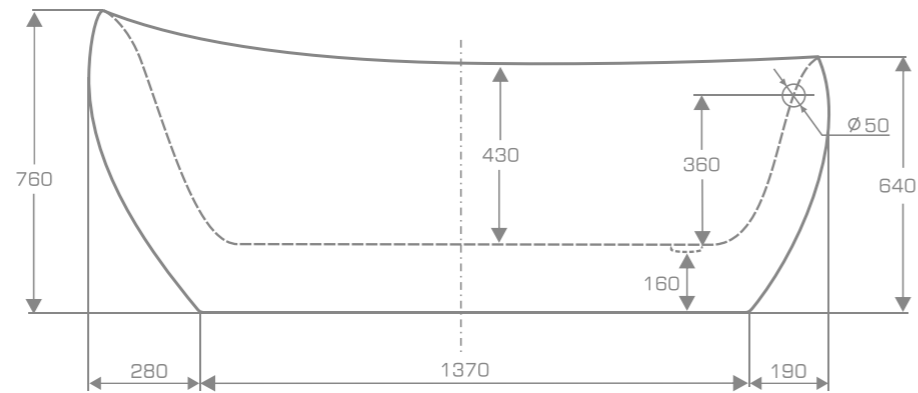

Freestanding bathtub

A M B I E N T E

TECHNICAL INFORMATION

Dimension: 184x81x76 cm

Material: QualTec composite

Color: Ravon / NCS / RAL color palette

Capacity: 240 liters

Weight: 65kg

Weight with packaging: 85kg

STANDARD EQUIPMENT

- drain and overflow system,
- click-clack or automatic drain plug,
- siphon,
- steel frame with adjustable feet.