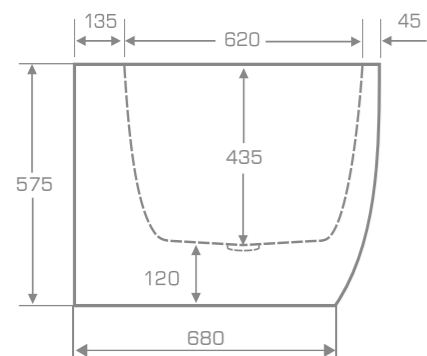

Wall - adjacent tub
SENSUAL WALL

TECHNICAL INFORMATION

Dimension: 164x79,5x57,5 cm

Material: QualTec composite

Color: Ravon / NCS / RAL color palette

Capacity: 170 liters

Weight: 58kg

Weight with packaging: 78kg

STANDARD EQUIPMENT

- drain and overflow system,
- click-clack or automatic drain plug,
- siphon,
- steel frame with adjustable feet.

OPTIONAL EQUIPMENT

- drain and overflow set with top cleaning system,
- click-clack waste plug and overflow in bathtub color,
- overflow filling system,
- Ravon Air system - air massage with Color Therapy,
- Available in Limited and Art finish.