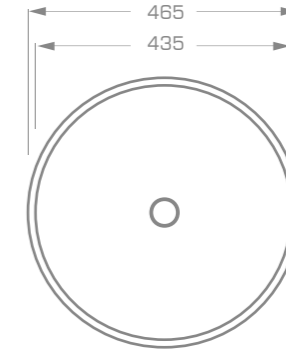

S A X O OVERTOP BASIN

TECHNICAL INFORMATION

Dimension: 46,5x46,5x56 cm

Material: Marmonit (glossy),
PureStone (mat),
PuroMetal (glossy/antic/brush).

Color: Ravon / NCS / RAL color palette

Weight: 21kg

Weight with packaging: 35kg