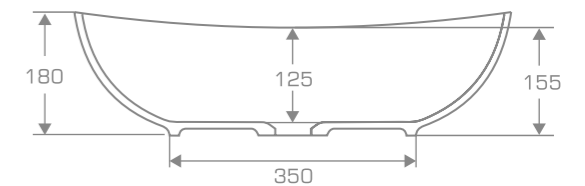

OPTIONAL EQUIPMENT

- color click-clack waste,
- Available in Limited finish.