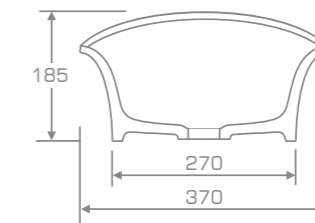

TECHNICAL INFORMATION

Dimension: 59x37x18,5 cm

Material: Marmonit (glossy),
PureStone (mat),
PuroMetal (glossy/antic/brush).

Color: Ravon / NCS / RAL color palette

Weight: 7kg

Weight with packaging: 10kg