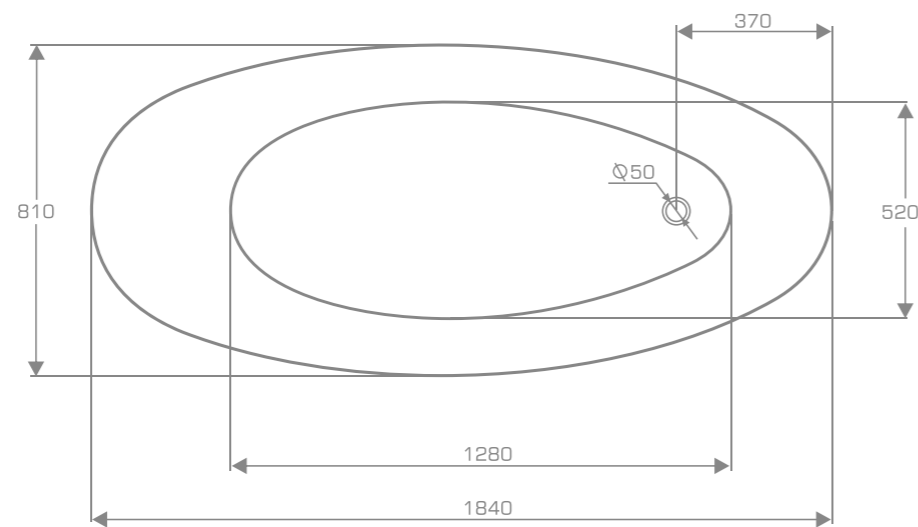

Freestanding bathtub

A M B I E N T E

TECHNICAL INFORMATION

Dimension: 184x81x76 cm

Material: QualTec composite

Color: Ravon / NCS / RAL color palette

Capacity: 240 liters

Weight: 65kg

Weight with packaging: 85kg

STANDARD EQUIPMENT

- drain and overflow system,
- click-clack or automatic drain plug,
- siphon,
- steel frame with adjustable feet.