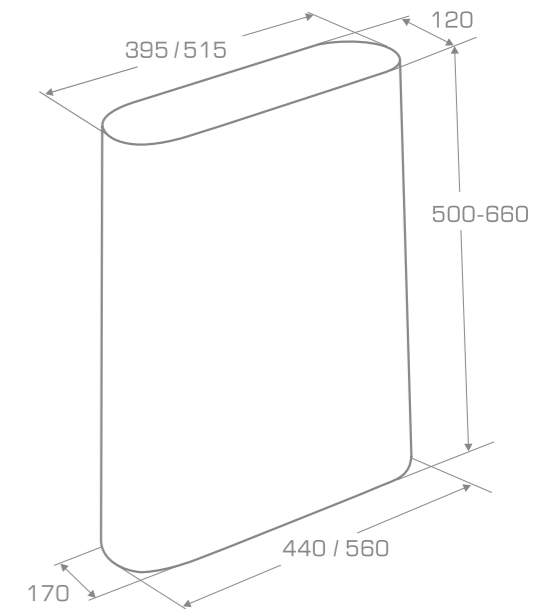

OPTIONAL EQUIPMENT

- Available in Limited and Art finish.