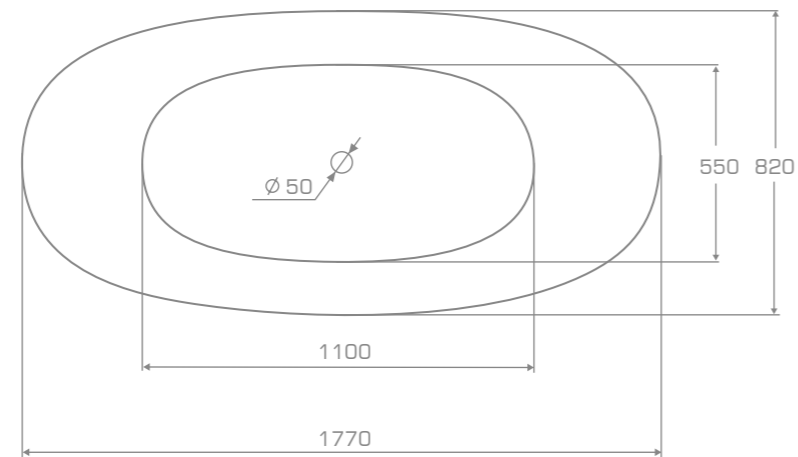

Freestanding bathtub

TULIPANO

TECHNICAL INFORMATION

Dimension: 177x82x73 cm

Material: QualTec composite

Color: Ravon / NCS / RAL color palette

Capacity: 230 liters

Weight: 63kg

Weight with packaging: 83kg

STANDARD EQUIPMENT

- click-clack drain plug,
- siphon,
- steel frame with adjustable feet.