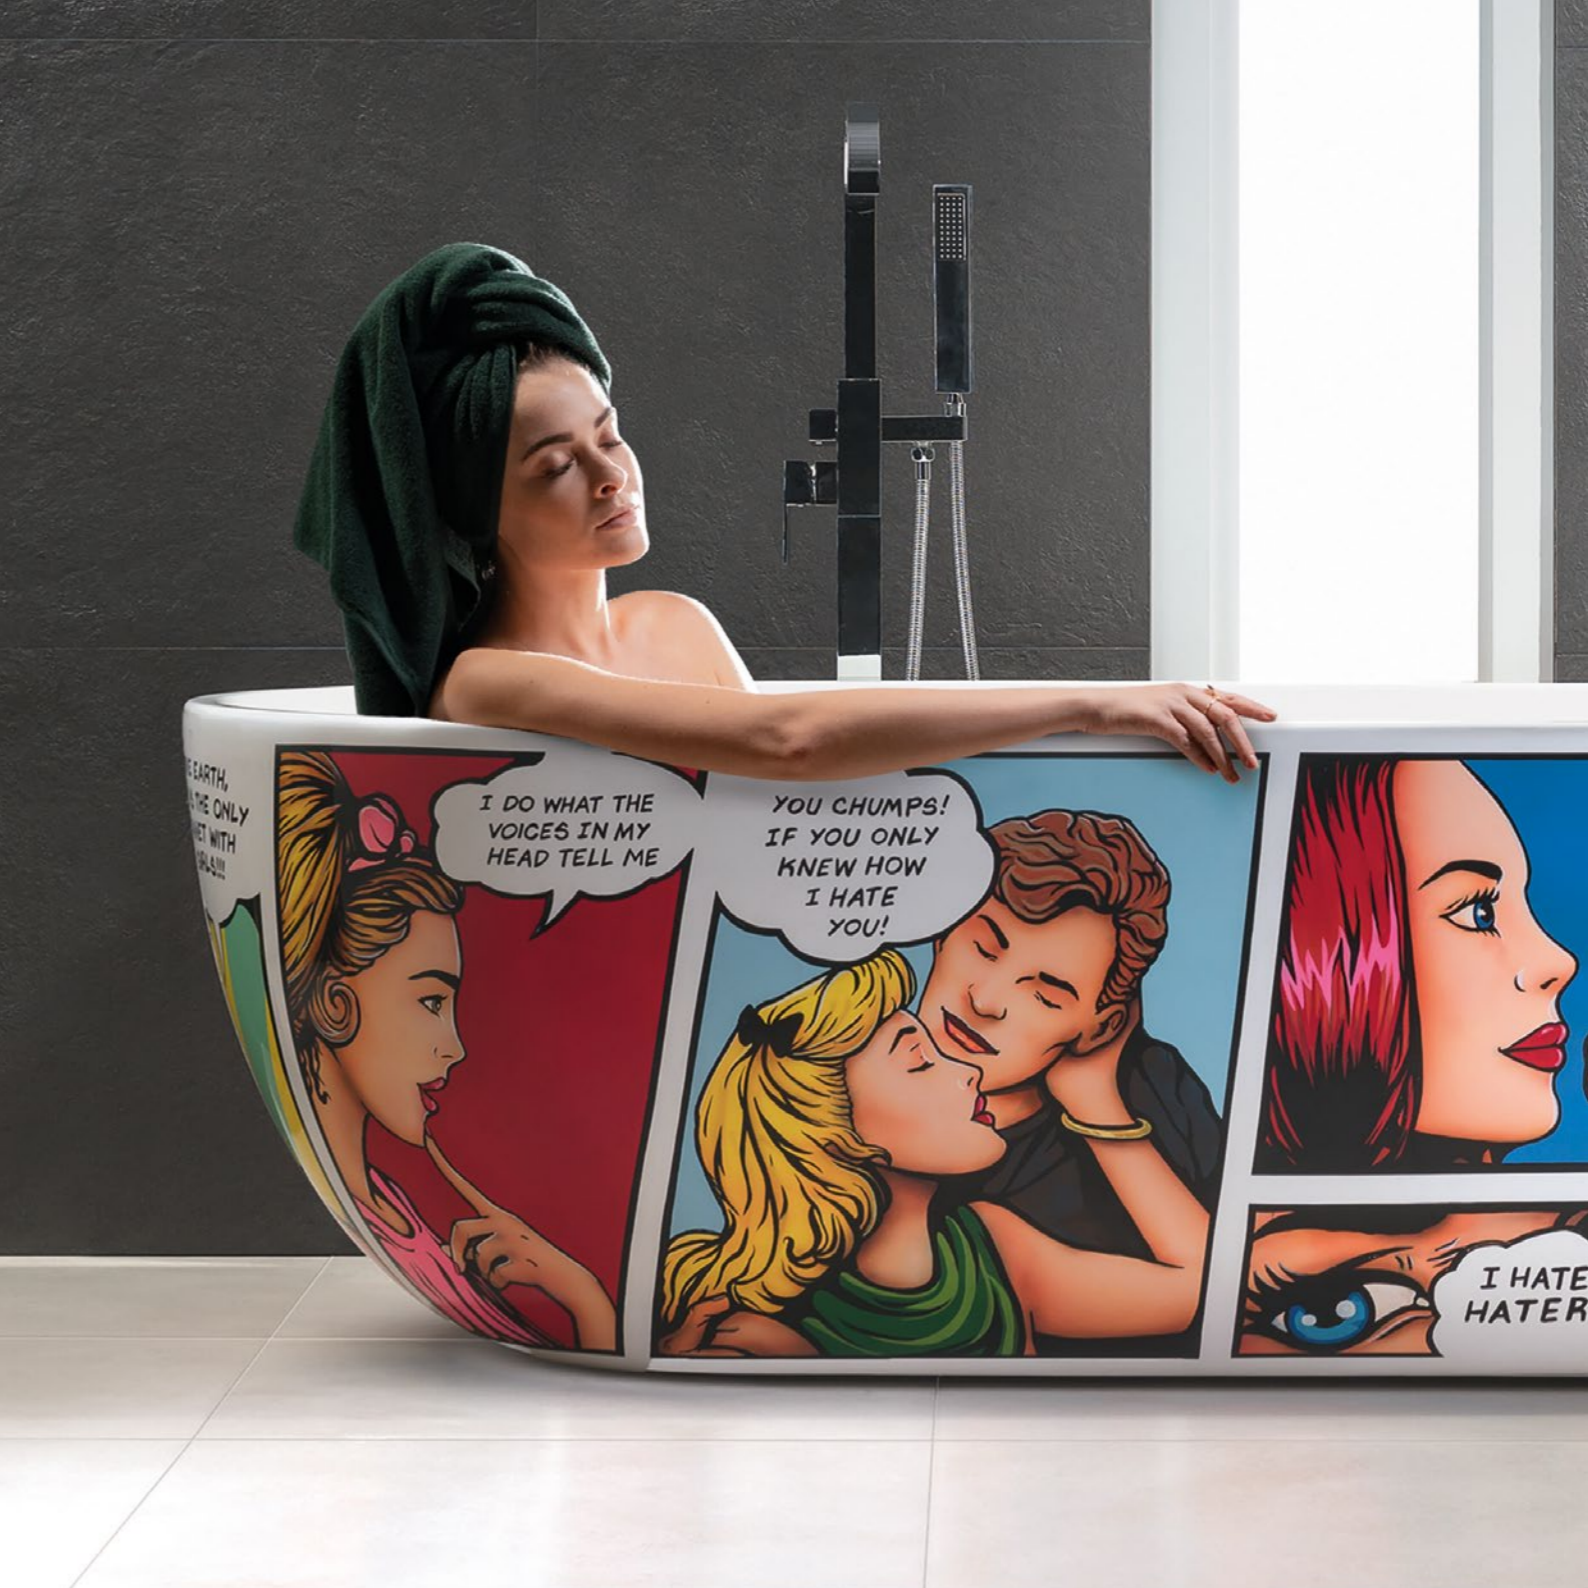

RAVON™
manufatura

M O D E R N

Freestanding bathtub

RAVON™
manufatura

S P A C E

The Ravon Space freestanding bathtub is a classic example of modern minimalism, and this is perhaps the reason why Space is the manufactory's bestseller. The secret of Space's success lies in its shape, which is not only the essence of minimalism and symmetry, but also the harmony of a perfectly finished form. Space freestanding bathtub therefore successfully accomplishes its mission of being discreetly exposed. Its „modesty“ is full of grace; the form of the bathtub charms and adds a modern touch to bathroom interiors.

S P A C E

Back to wall bathtub

RAVON™
manufatura

SENSUAL WALL

The uniqueness of Sensual wall - adjacent tub lies in its functionality and aesthetics. Sensual is the ideal solution for small bathrooms (tub length 164 cm), where every centimetre counts. The tub has a wide rim (13cm), which may serve as a shelf and at the same time allows for installation of any fittings. The edge of the bathtub is designed in a way that water pours down into the tub. QualTec material from which the tub is made is another advantage of the product.