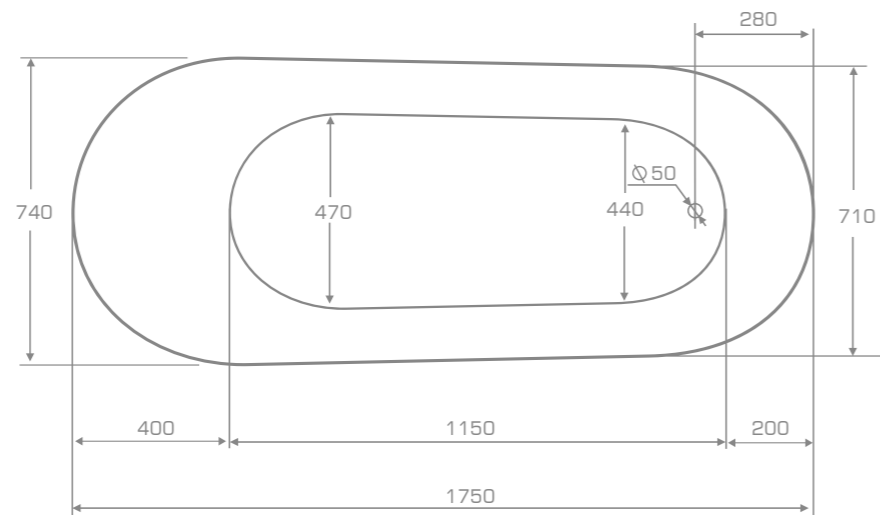

Freestanding bathtub

WISTERIA 175

TECHNICAL INFORMATION

Dimension: 175x74x68 cm

Material: QualTec composite

Color: Ravon / NCS / RAL color palette

Capacity: 195 liters

Weight: 62kg

Weight with packaging: 82kg

STANDARD EQUIPMENT

- drain and overflow system,
- click-clack or automatic drain plug,
- siphon,
- steel frame with adjustable feet.