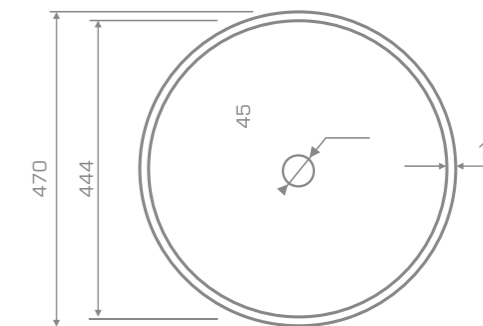

material
Marmonit / PureStone / PuroMetal

Inset Washbasin

S A X O I N S E T B A S I N

TECHNICAL INFORMATION

Dimension: 47x47x32 cm

Material: Marmonit (glossy),
PureStone (mat),
PuroMetal (glossy/antic/brush).

Color: Ravon / NCS / RAL color palette

Weight: 13kg

Weight with packaging: 16kg

OPTIONAL EQUIPMENT

- color click-clack waste,
- Available in Limited finish.

Freestanding washbasin

L O V E L Y

The Lovely round free-standing washbasin is a proposal for those who value minimalism and simplicity in utility items. The shape of the washbasin is emphasized by the sharp edge line. The right depth (up to 22 cm) allows for comfortable use and prevents unwanted water droplets outside the sink. The product is available in two types of finishes: matt and glossy. In addition, we can decorate the washbasin with colors from the proprietary Ravon, RAL and NCS color palette, and apply PuroMetal metallised coating.