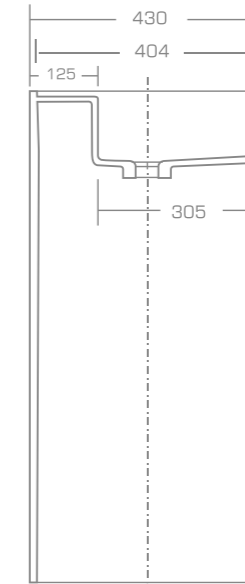

Freestanding washbasin

GLADIO

Gladio freestanding washbasin by Ravon is a combination of functionality and simple design. The practical shelf we can be used to mount a faucet or place cosmetics at the same time. This model is also available without holes for fittings. Following modern trends, Ravon Manufactory has created yet another product that meets formal requirements of utility and contemporary aesthetics, that place emphasis on comfort of use, timelessness, and uniqueness of functional objects. The product is designed to be installed with deck mounted or concealed wall-mounted faucets.

material
Marmonit/PuroMetal

Freestanding washbasin

GLADIO

TECHNICAL INFORMATION

Dimension: 50x43x89 cm

Material: Marmonit (glossy),
PuroMetal (glossy/antic/brush).

Color: Ravon / NCS / RAL color palette

Weight: 59kg

Weight with packaging: 78kg

OPTIONAL EQUIPMENT

- color click-clack waste,
- Available in Limited finish.