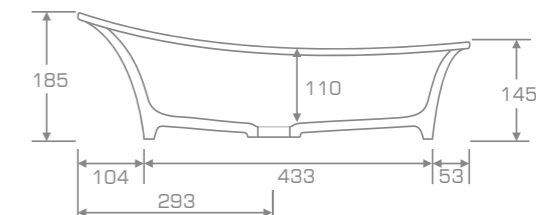

Dimension: 59x37x18,5 cm

Material: Marmonit (glossy),
PureStone (mat),
PuroMetal (glossy/antic/brush).

Color: Ravon / NCS / RAL color palette

Weight: 7kg

Weight with packaging: 10kg

OPTIONAL EQUIPMENT

- color click-clack waste,
- Available in Limited finish.