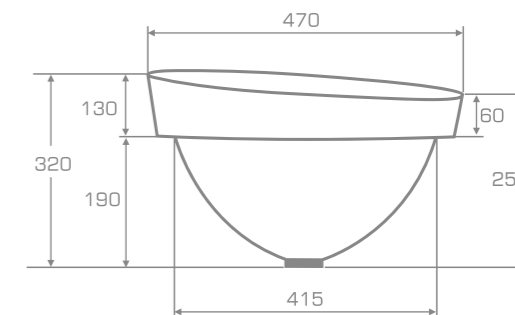

OPTIONAL EQUIPMENT

- color click-clack waste,
- Available in Limited finish.