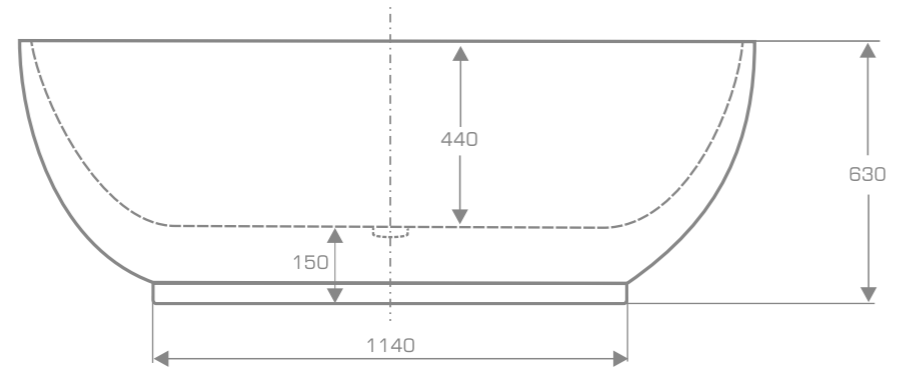

Freestanding bathtub

M O D E R N

TECHNICAL INFORMATION

Dimension: 179,5x79,5x63 cm

Material: QualTec composite

Color: Ravon / NCS / RAL color palette

Capacity: 230 liters

Weight: 65kg

Weight with packaging: 85kg

STANDARD EQUIPMENT

- click-clack drain plug,
- siphon,
- steel frame with adjustable feet.