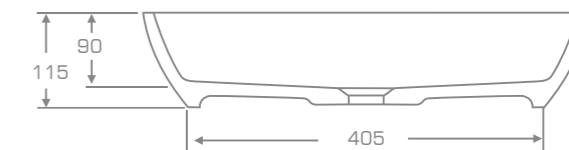

GENESIS

TECHNICAL INFORMATION

Dimension: 53,5x53,5x11,5 cm

Material: Marmonit (glossy),
PureStone (mat),
PuroMetal (glossy/antic/brush).

Color: Ravon / NCS / RAL color palette

Weight: 7kg

Weight with packaging: 10kg