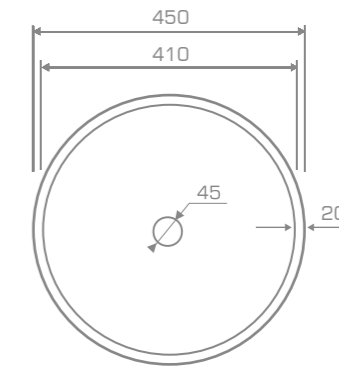

L O V E L Y

TECHNICAL INFORMATION

Dimension: 45x45x87 cm

Material: Marmonit (glossy),
PureStone (mat),
PuroMetal (glossy/antic/brush).

Color: Ravon / NCS / RAL color palette

Weight: 30kg

Weight with packaging: 50kg