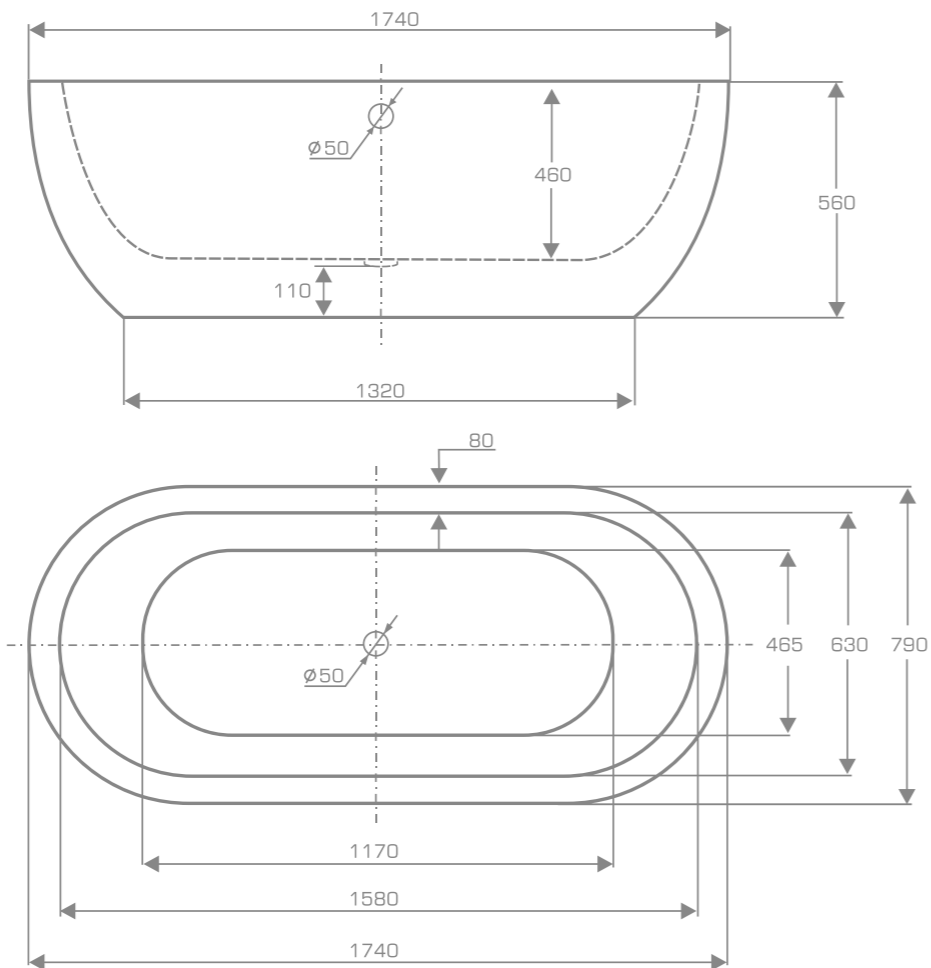

Freestanding bathtub

GENESIS

TECHNICAL INFORMATION

Dimension: 174x79x56 cm

Material: QualTec composite

Color: Ravon / NCS / RAL color palette

Capacity: 195 liters

Weight: 53kg

Weight with packaging: 73kg

STANDARD EQUIPMENT

- drain and overflow system,
- click-clack or automatic drain plug,
- siphon,
- steel frame with adjustable feet.