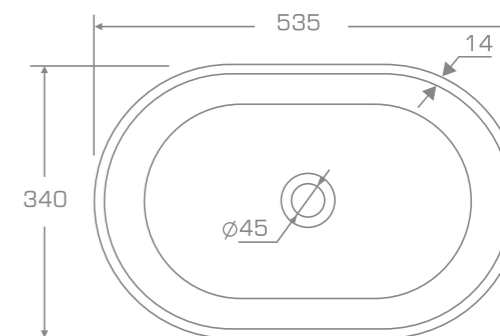

M O D E R N

TECHNICAL INFORMATION

Dimension: 53,5x53,5x13 cm

Material: Marmonit (glossy),
PureStone (mat),
PuroMetal (glossy/antic/brush).

Color: Ravon / NCS / RAL color palette

Weight: 7kg

Weight with packaging: 10kg