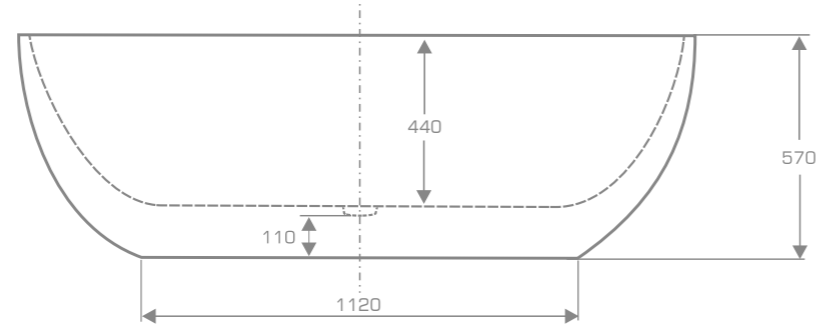

Freestanding bathtub

S P A C E

TECHNICAL INFORMATION

Dimension: 179,5x79,5x63 cm

Material: QualTec composite

Color: Ravon / NCS / RAL color palette

Capacity: 230 liters

Weight: 60kg

Weight with packaging: 80kg

STANDARD EQUIPMENT

- click-clack drain plug,
- siphon,
- steel frame with adjustable feet.