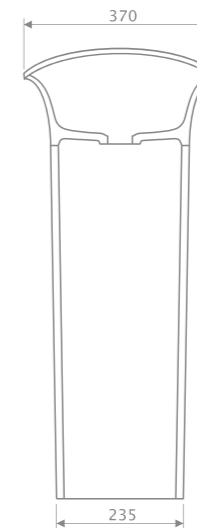

RAVON™
manufatura

WISTERIA 175

Freestanding bathtub

RAVON™
manufatura

WISTERIA 160

If the 175 cm long Wisteria is too big for you, Ravon manufatura has created a shorter version of this bathtub. Its sister model - Wisteria is only 160 cm long and 70 wide. This small tub will fit easily into a small bathroom, and, at the same time break the myth of a small bathroom where we can afford only a built-in tub. However, not only its length is important, but also its width (70 cm), which will also save valuable space in a small bathroom. In the end, however, Wisteria is a very comfortable bathtub that will allow you to fully relax. Its profile to a semi-reclined position, guarantees a relaxing experience for the muscles and spine while bathing. The bathtub, like any other Ravon product, is available in any color from Ravon's original palette or in any color from the NCS palette.

material
Marmonit / PureStone / PuroMetal

Bathtub pedestal

PEDESTAL

TECHNICAL INFORMATION

Dimension: **L** - 44x17x50-66 cm

XL - 56x17x50-66 cm

Material: Marmonit (glossy),
PureStone (mat),
PuroMetal (glossy/antic/brush).

Euphoria collection has been nominated for the prestigious „Good Design 2020“ competition.

material
Marmonit / PureStone / PuroMetal

Freestanding washbasin

EUPHORIA

TECHNICAL INFORMATION

Dimension: 58,6x37x90 cm