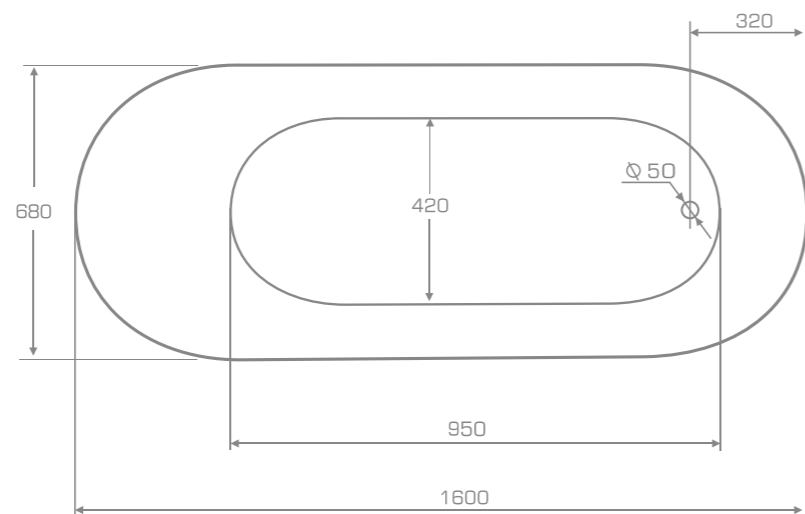

Freestanding bathtub
WISTERIA 160

TECHNICAL INFORMATION

Dimension: 160x68x67 cm

Material: QualTec composite

Color: Ravon / NCS / RAL color palette

Capacity: 180 liters

Weight: 53kg

Weight with packaging: 73kg

STANDARD EQUIPMENT

- drain and overflow system,
- click-clack or automatic drain plug,
- siphon,
- steel frame with adjustable feet.