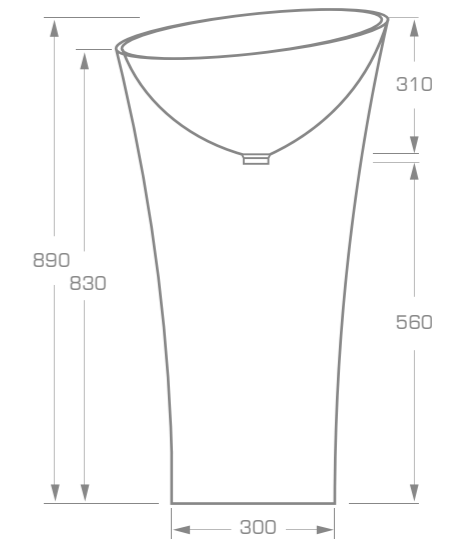

OPTIONAL EQUIPMENT

- color click-clack waste,
- Available in Limited finish.