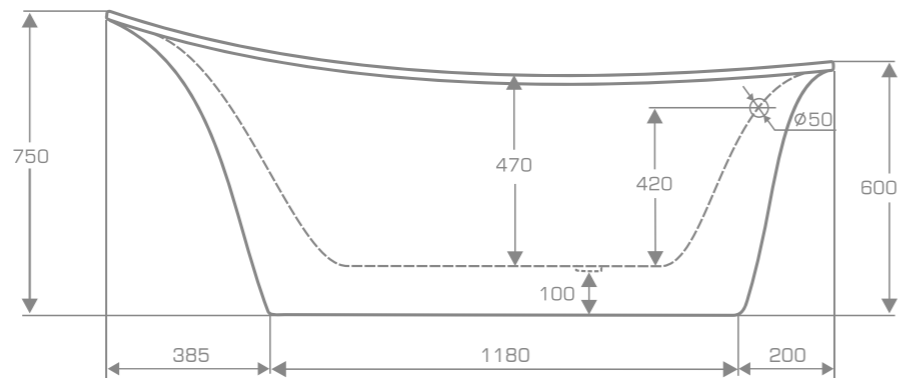

Freestanding bathtub

EUPHORIA

TECHNICAL INFORMATION

Dimension: 178x88x75 cm

Material: QualTec composite

Color: Ravon / NCS / RAL color palette

Capacity: 200 liters

Weight: 65kg

Weight with packaging: 80kg

STANDARD EQUIPMENT

- drain and overflow system,
- click-clack or automatic drain plug,
- siphon,
- steel frame with adjustable feet.