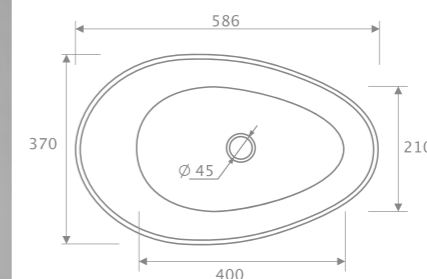

material
Marmonit / PureStone / PuroMetal

Bathtub pedestal

PEDESTAL

TECHNICAL INFORMATION

Dimension: **L** - 44x17x50-66 cm

XL - 56x17x50-66 cm

Material: Marmonit (glossy),
PureStone (mat),
PuroMetal (glossy/antic/brush).

Euphoria collection has been nominated for the prestigious „Good Design 2020“ competition.

material
Marmonit / PureStone / PuroMetal

Freestanding washbasin

EUPHORIA

TECHNICAL INFORMATION

Dimension: 58,6x37x90 cm