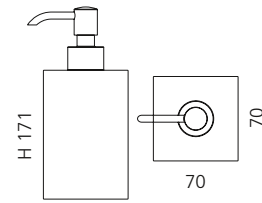

Platin
MET02PL

Bronze
MET02BZ

Anthrazit
MET02AT

Blau
MET02BL

Aquamarine
MET02TF

Weiß
MET02WT

METROPOLE SEIFENSPENDER

- Seifenspender
- Material: VetroFreddo
- Pumpe: Chrom