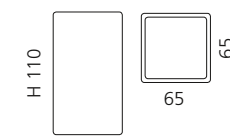

KLEISS SEIFENSCHALE

- Seifenschale
- Material: VetroFreddo

KLEISS SEIFENSPENDER

- Seifenspender
- Material: VetroFreddo
- Pumpe: Chrom

TONDA BECHER

- Becher
- Material: VetroFreddo

TONDA SEIFENSPENDER

- Seifenspender
- Material: VetroFreddo
- Pumpe: Chrom

LUXURY SEIFENSCHALE

- Seifenschale
- Material: Glas mit Blattauflage
- Einleger Edelstahl

Silber Blattauflage 3D
LUX01FA

LUXURY BECHER

- Becher
- Material: Glas mit Blattauflage