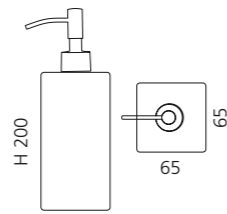

VENICE SEIFENSCHALE

- Seifenschale
- Material: Glas
- Einleger: Edelstahl