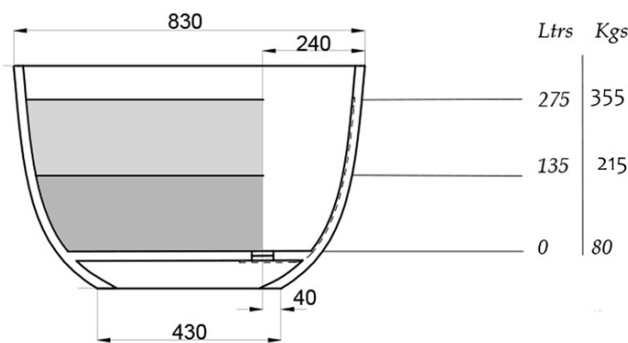

JEE-O dubai bath specifications

Article code:

SBM059

● White DADOquartz

● **SBM059 - black** RAL 9005

● Spray painted matt outside

● **SBM059 - green** RAL 6003

● Spray painted matt outside

● **SBM059 - grey** RAL 7040

● Spray painted matt outside

Material:

DADOquartz - Scratch & abrasion resistant

Coating:

Spray painted matt outside

Waste diameter:

50mm

Dimensions:

L 165 x W 83 x H 50 cm

Bathtub rim:

2 cm

Net weight:

80kg

Water capacity:

275L

Note: cast products are subject to size variation of +/-5 %

Dimension package:

L 179 x W 92 x H 72 cm

Package weight:

50kg

UV stability:

6 / BSEN438

25 year warranty

HS code:

68109900

European Standard:

NEN-EN 14516-2015