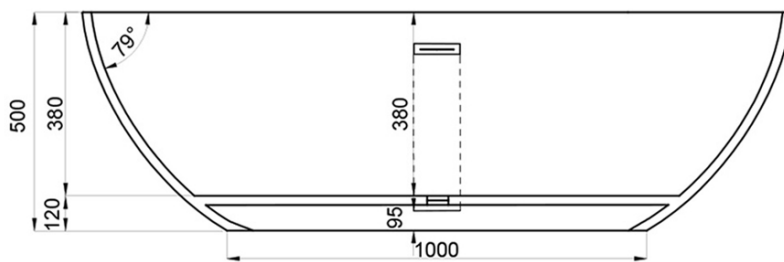

JEE-O dubai bath specifications

Article code:

SBM059

● White DADOquartz

● **SBM059 - black** RAL 9005

● Spray painted matt outside

● **SBM059 - green** RAL 6003

● Spray painted matt outside

Dimensions:

L 165 x W 83 x H 50 cm

Bathtub rim:

2 cm

Net weight:

80kg

Water capacity:

275L

Note: cast products are subject to size variation of +/-5 %

Dimension package:

L 179 x W 92 x H 72 cm

Package weight:

50kg

UV stability:

6 / BSEN438

25 year warranty