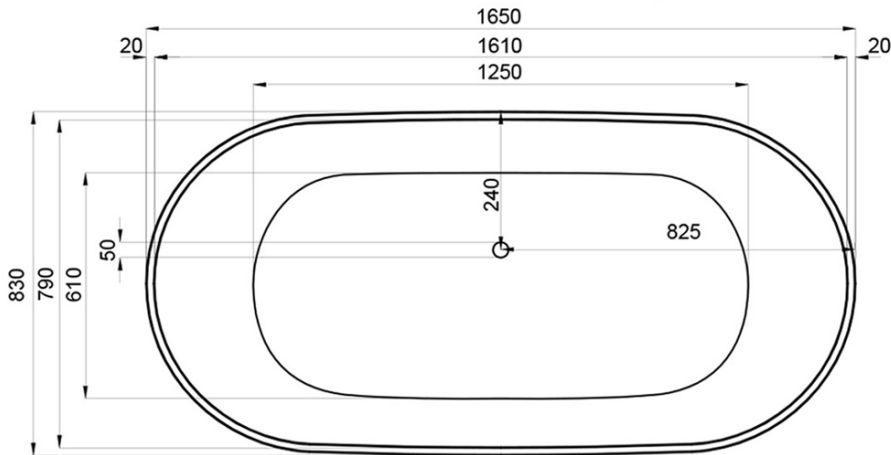

JEE-O dubai bath specifications

Article code:

SBM059

● White DADOquartz

● **SBM059 - black** RAL 9005

● Spray painted matt outside

● **SBM059 - green** RAL 6003

● Spray painted matt outside

● **SBM059 - grey** RAL 7040

● Spray painted matt outside

Material:

DADOquartz - Scratch & abrasion resistant

Coating:

Spray painted matt outside

Waste diameter:

50mm

Dimensions:

L 165 x W 83 x H 50 cm

Bathtub rim:

2 cm

Net weight:

80kg

Water capacity:

275L

Note: cast products are subject to size variation of +/-5 %

Dimension package:

L 179 x W 92 x H 72 cm

Package weight:

50kg

UV stability:

6 / BSEN438

25 year warranty