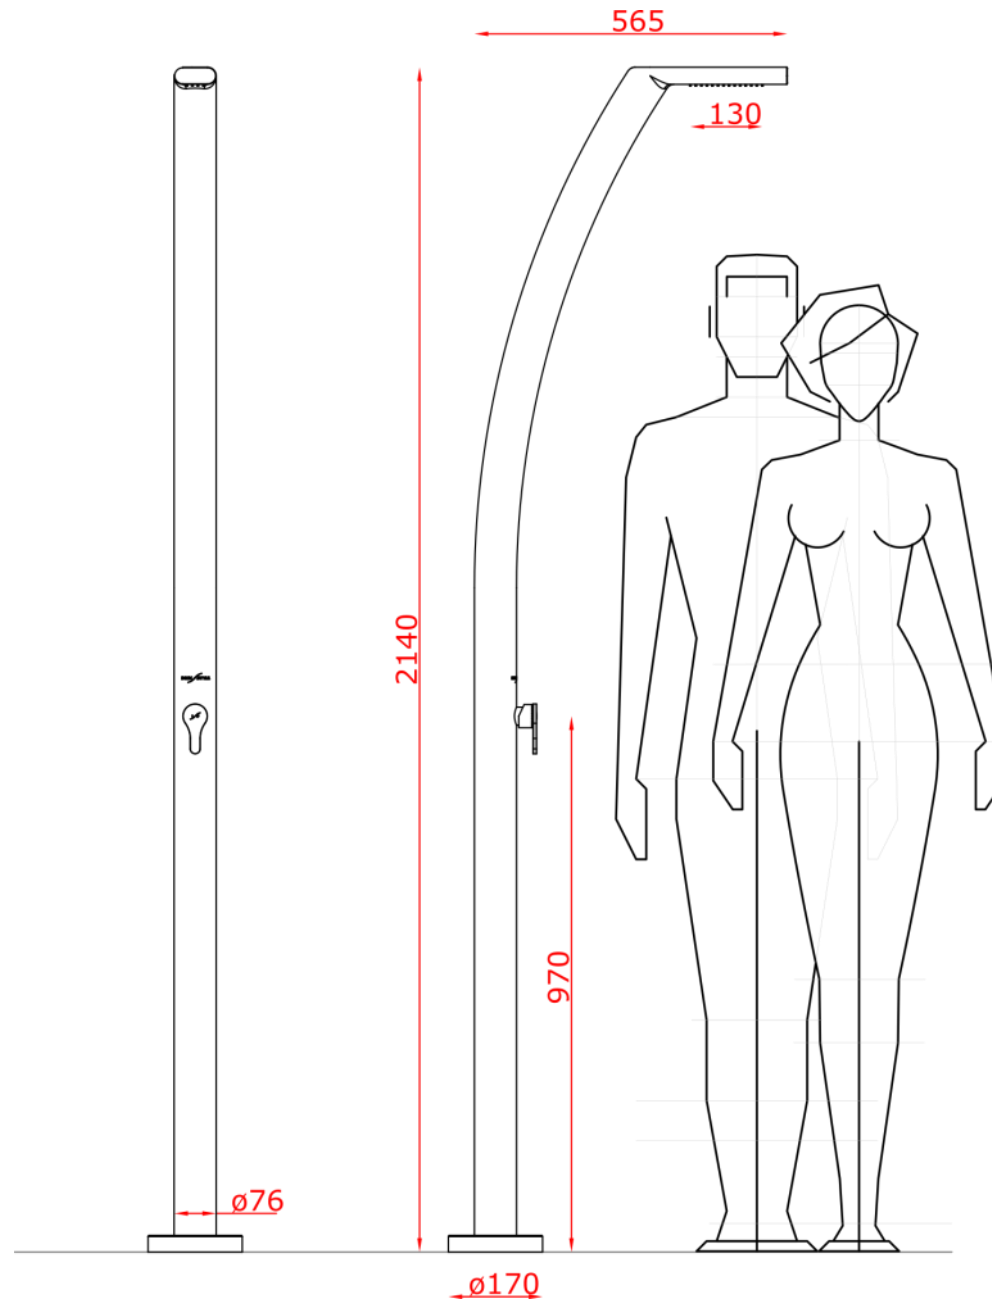

Yacht ML

(Faucet Mixer + Footwash with faucet)

Yacht MDT

(Faucet Mixer + Hand shower with Diverter)

Yacht MMT

(Faucet Mixer + Hand shower with Faucet Mixer)

**316L**  
MARINE  
GRADE  
STAINLESS  
STEEL

HAND  
POLISHED