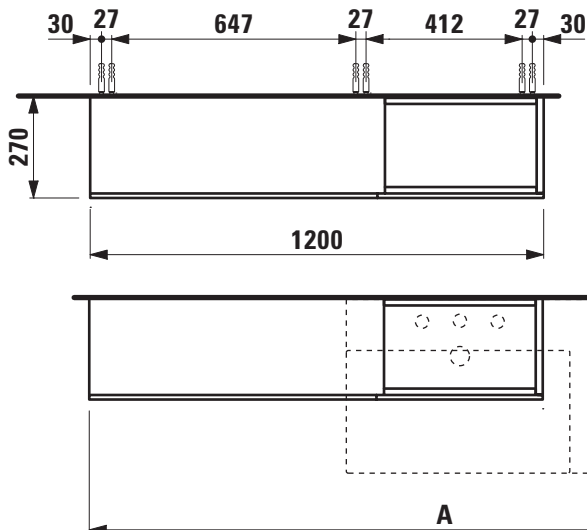

### TECHNICAL DATA

Order no.	40829.2 / door hinge right, flaps left	Accessories excl.	Feet (2 pieces), anodized aluminium, order no. 40766.0
Dimensions (WxHxD)	1200 x 608 x 270 mm		Space saving siphon, order no. 89424.0
Matching for	washbasin, order no. 81033.4, 81033.5, 81033.8, 81033.9, 81333.2, 81333.3, 81533.1	Mounting acc. incl.	Installation set for furniture, order no. 49301.5, 49614.4
Specification	Body/Front – MDF board with ABS edges, inside melamine white White matt, Pebble grey matt, Slate grey matt: lack laminate surface Ochre brown, Mustard yellow, Grey blue: laquered surface 1 push and pull door (bottom right) 2 push and pull flaps (left side)	Mounting information	The walls installed on must meet the requirements of the furniture in terms of weight and the supplied fastening elements. If this cannot be guaranteed another method of installation needs to be chosen.
Weight	29,0 kg	Colours Body/Front	640 – White matt 641 – Pebble grey matt 642 – Slate grey matt 643 – Ochre brown 644 – Mustard yellow 645 – Grey blue

### TECHNICAL DRAWINGS / S 1 : 20

A / mm (max. total width)	Ceramic
1280 - 1360	Kartell by Laufen 81033.4
1200 - 1270	Kartell by Laufen 81033.5
1500 - 1660	Kartell by Laufen 81033.8
1210 - 1350	Kartell by Laufen 81033.9

A / mm (max. total width)	Ceramic
1800 - 1960	Kartell by Laufen 81333.2
1210 - 1350	Kartell by Laufen 81333.3
1200 - 1220	Kartell by Laufen 81533.1