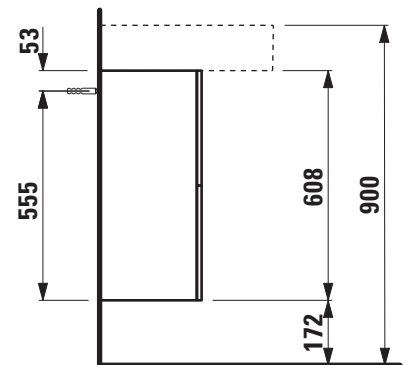

### TECHNICAL DATA

Order no.	40829.2 / door hinge right, flaps left	Accessories excl.	Feet (2 pieces), anodized aluminium, order no. 40766.0
Dimensions (WxHxD)	1200 x 608 x 270 mm		Space saving siphon, order no. 89424.0
Matching for	washbasin, order no. 81033.4, 81033.5, 81033.8, 81033.9, 81333.2, 81333.3, 81533.1	Mounting acc. incl.	Installation set for furniture, order no. 49301.5, 49614.4
Specification	Body/Front – MDF board with ABS edges, inside melamine white White matt, Pebble grey matt, Slate grey matt: lack laminate surface Ochre brown, Mustard yellow, Grey blue: laquered surface 1 push and pull door (bottom right) 2 push and pull flaps (left side)	Mounting information	The walls installed on must meet the requirements of the furniture in terms of weight and the supplied fastening elements. If this cannot be guaranteed another method of installation needs to be chosen.
Weight	29,0 kg	Colours Body/Front	640 – White matt 641 – Pebble grey matt 642 – Slate grey matt 643 – Ochre brown 644 – Mustard yellow 645 – Grey blue

### TECHNICAL DRAWINGS / S 1 : 20

A / mm (max. total width)	Ceramic
1280 - 1360	Kartell by Laufen 81033.4
1200 - 1270	Kartell by Laufen 81033.5
1500 - 1660	Kartell by Laufen 81033.8
1210 - 1350	Kartell by Laufen 81033.9

A / mm (max. total width)	Ceramic
1800 - 1960	Kartell by Laufen 81333.2
1210 - 1350	Kartell by Laufen 81333.3
1200 - 1220	Kartell by Laufen 81533.1