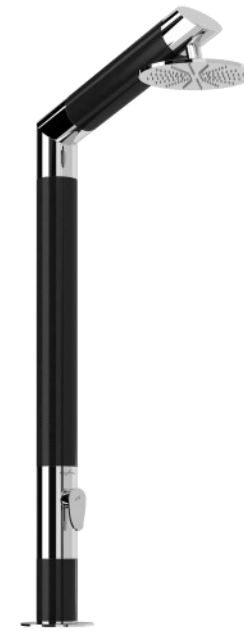

INOX  STYLE®

Carbon & Steel

INOX  STYLE.

Carbon & Steel

INOX  STYLE®

Carbon & Steel

INOX  STYLE®

Carbon & Steel Y

INOX  STYLE[®]

Carbon & Steel

Carbon & Steel

Carbon & Steel

Carbon & Steel S

(Faucet: Cold or Pre-mixed water)

Carbon & Steel M

(Faucet Mixer: Hot/Cold water)

Carbon & Steel MDT

(Faucet Mixer + Hand shower with Diverter)

Carbon & Steel YC M

(For mounting on cap rails, steps, walls, with Faucet Mixer)

Carbon & Steel

Carbon & Steel

Bag

INOXSTYLE SRL