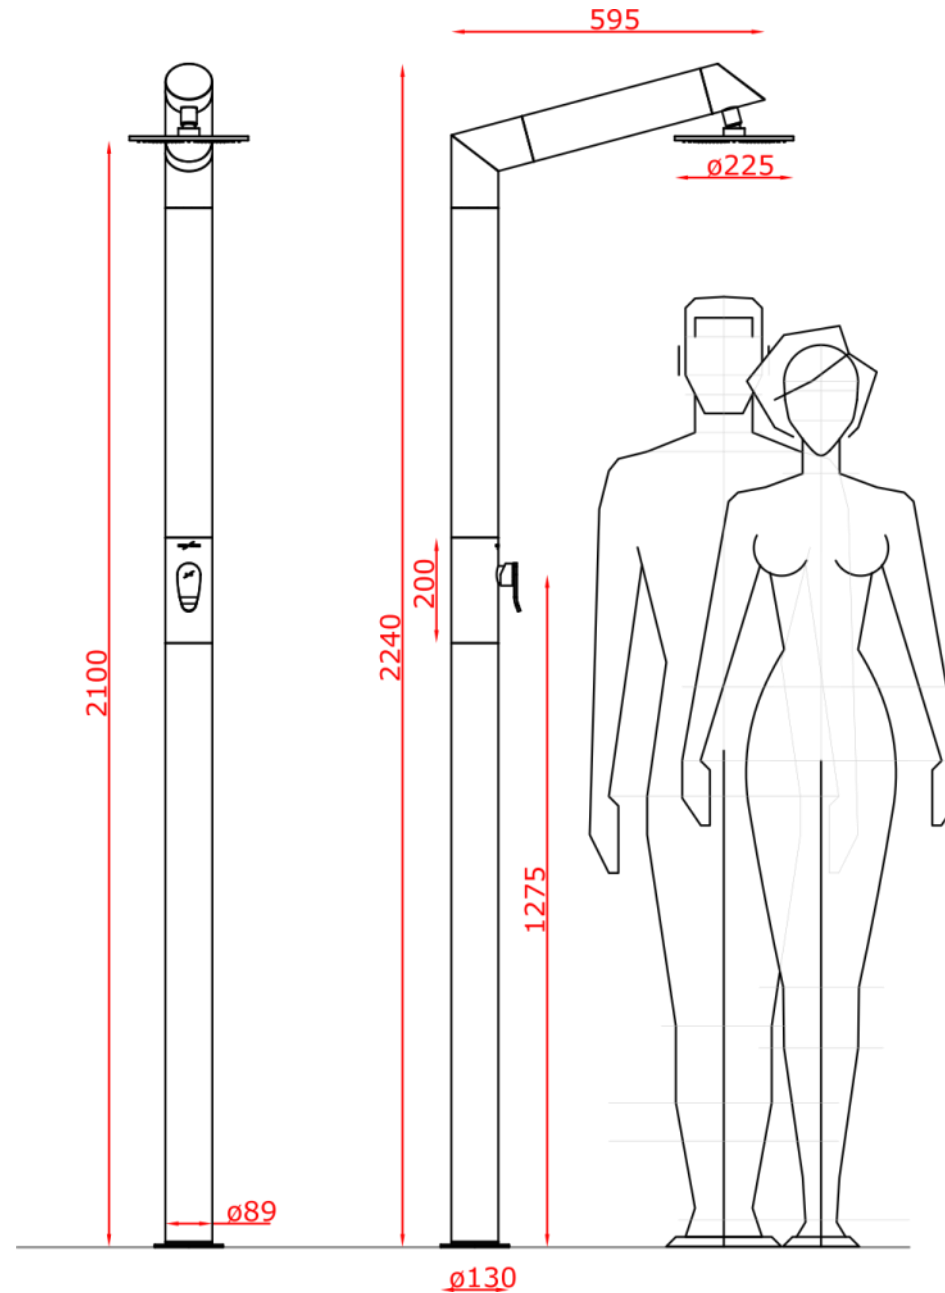

Carbon & Steel MDT

(Faucet Mixer + Hand shower with Diverter)

Carbon & Steel YC M

(For mounting on cap rails, steps, walls, with Faucet Mixer)

Carbon & Steel

Carbon & Steel

Bag

INOXSTYLE SRL