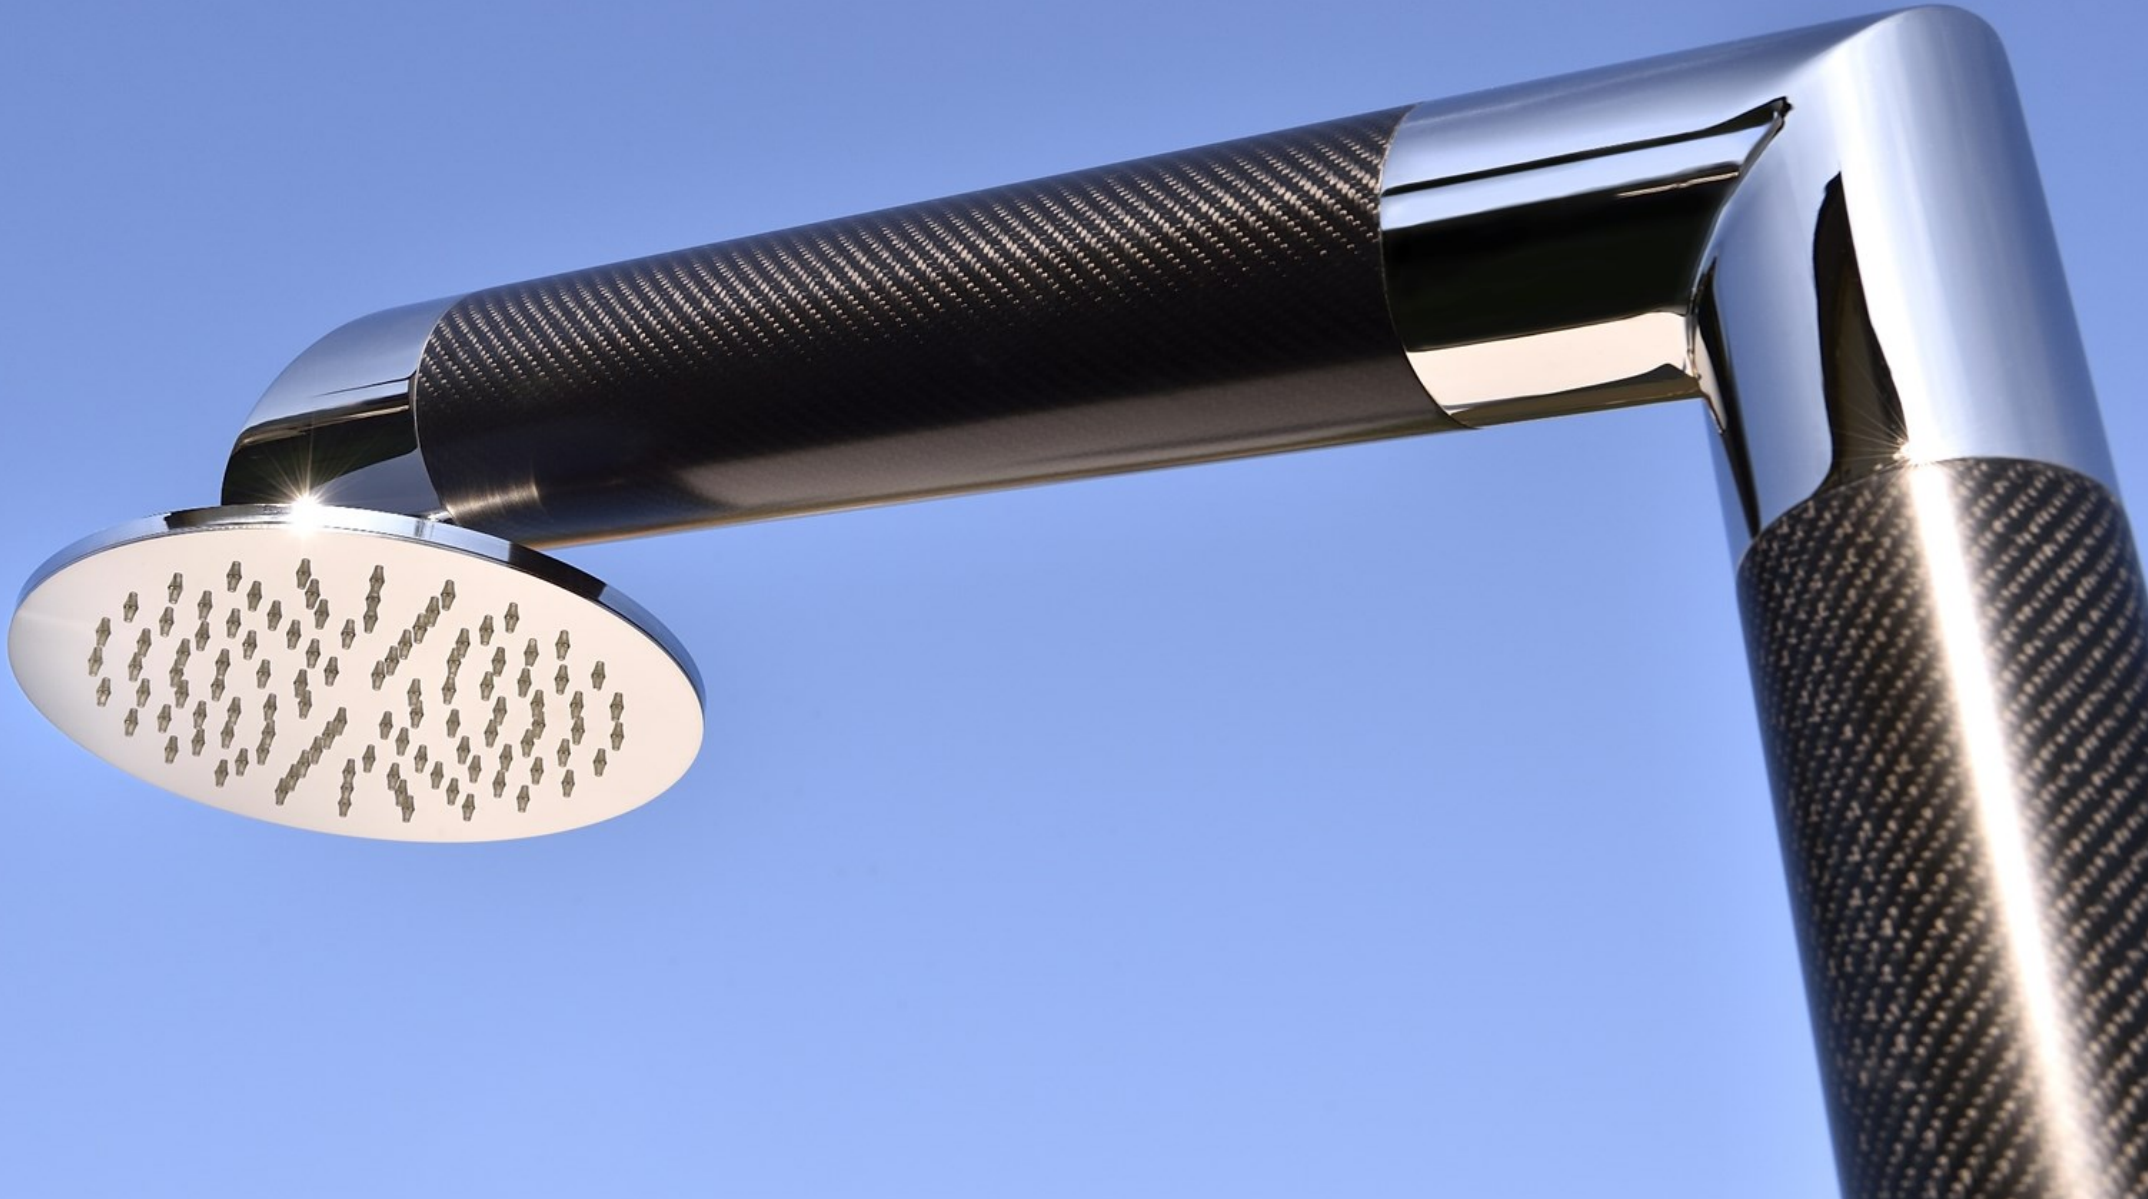

INOX  STYLE®

Carbon & Steel

INOX  STYLE.

Carbon & Steel

INOX  STYLE®

Carbon & Steel

INOX  STYLE®

Carbon & Steel Y

INOX  STYLE[®]

Carbon & Steel

Carbon & Steel

Carbon & Steel

Carbon & Steel S

(Faucet: Cold or Pre-mixed water)

Carbon & Steel M

(Faucet Mixer: Hot/Cold water)

Carbon & Steel MDT

(Faucet Mixer + Hand shower with Diverter)

Carbon & Steel YC M

(For mounting on cap rails, steps, walls, with Faucet Mixer)

Carbon & Steel

Carbon & Steel

Bag

INOXSTYLE SRL