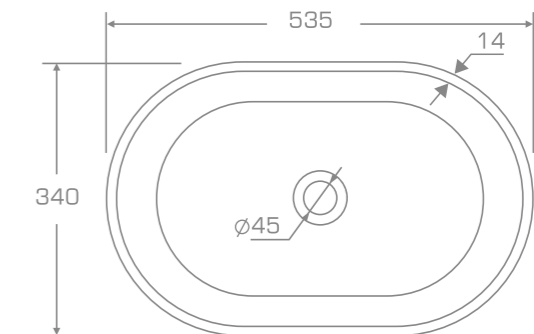

### TECHNICAL INFORMATION

Dimension: 53,5x53,5x11,5 cm

Material: Marmonit (glossy),  
PureStone (mat),  
PuroMetal (glossy/antic/brush).

Color: Ravon / NCS / RAL color palette

Weight: 7kg

Weight with packaging: 10kg