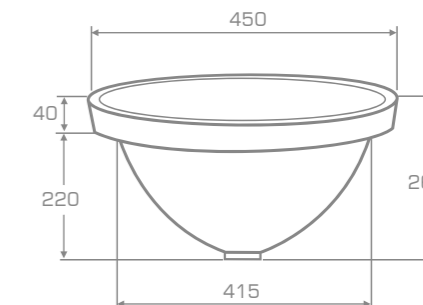

OPTIONAL EQUIPMENT

- color click-clack waste,
- Available in Limited finish.