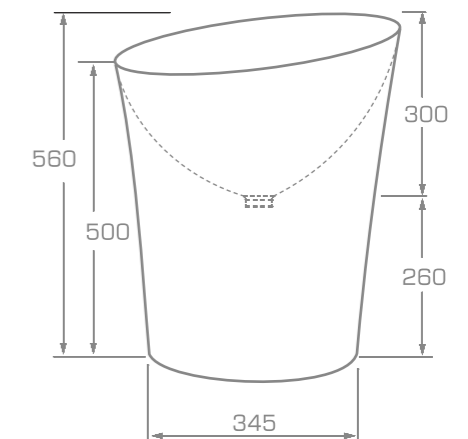

OPTIONAL EQUIPMENT

- color click-clack waste,
- Available in Limited finish.