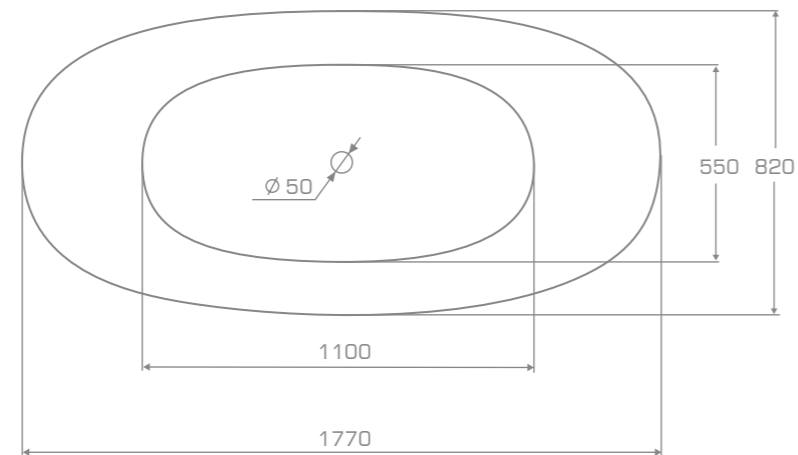

Freestanding bathtub

TULIPANO

TECHNICAL INFORMATION

Dimension: 177x82x73 cm

Material: QualTec composite

Color: Ravon / NCS / RAL color palette

Capacity: 230 liters

Weight: 63kg

Weight with packaging: 83kg

STANDARD EQUIPMENT

- click-clack drain plug,
- siphon,
- steel frame with adjustable feet.