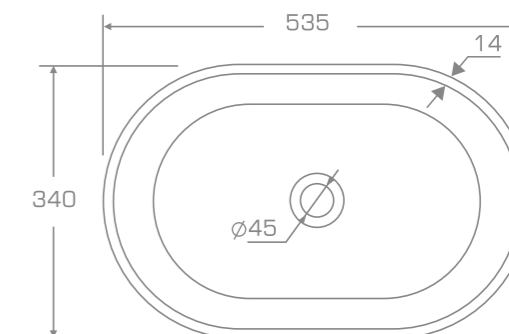

OPTIONAL EQUIPMENT

- color click-clack waste,
- Available in Limited finish.