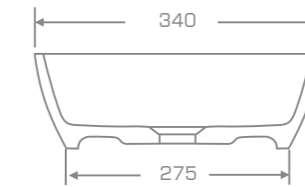

### TECHNICAL INFORMATION

Dimension: 53,5x53,5x11,5 cm

Material: Marmonit (glossy),  
PureStone (mat),  
PuroMetal (glossy/antic/brush).

Color: Ravon / NCS / RAL color palette

Weight: 7kg

Weight with packaging: 10kg