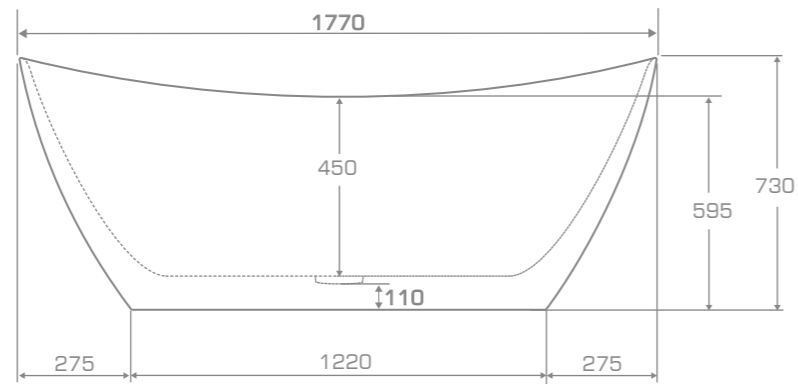

Freestanding bathtub

TULIPANO

TECHNICAL INFORMATION

Dimension: 177x82x73 cm

Material: QualTec composite

Color: Ravon / NCS / RAL color palette

Capacity: 230 liters

Weight: 63kg

Weight with packaging: 83kg

STANDARD EQUIPMENT

- click-clack drain plug,
- siphon,
- steel frame with adjustable feet.