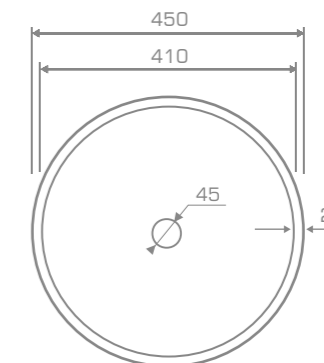

OPTIONAL EQUIPMENT

- color click-clack waste,
- Available in Limited finish.