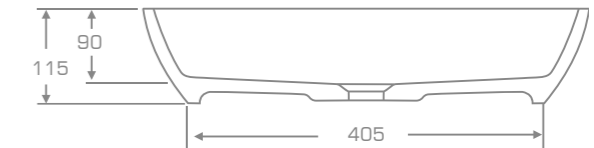

### TECHNICAL INFORMATION

Dimension: 53,5x53,5x11,5 cm

Material: Marmonit (glossy),  
PureStone (mat),  
PuroMetal (glossy/antic/brush).

Color: Ravon / NCS / RAL color palette

Weight: 7kg

Weight with packaging: 10kg