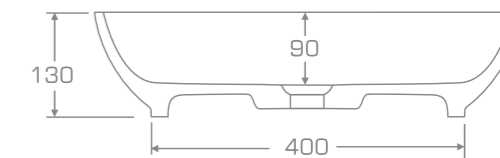

OPTIONAL EQUIPMENT

- color click-clack waste,
- Available in Limited finish.