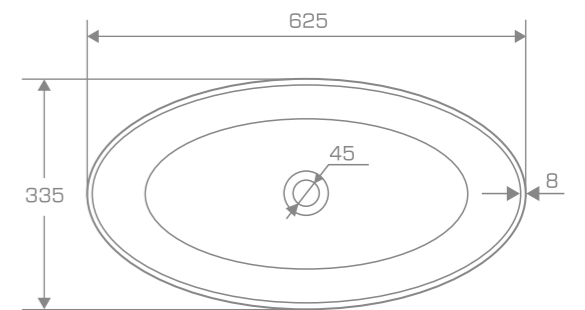

OPTIONAL EQUIPMENT

- color click-clack waste,
- Available in Limited finish.