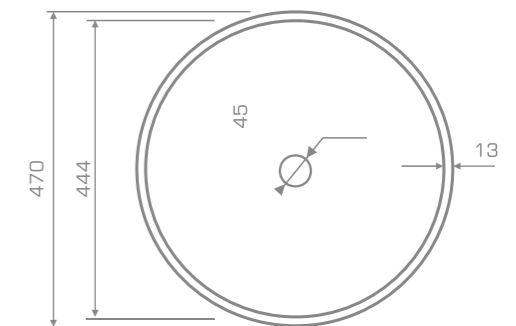

OPTIONAL EQUIPMENT

- color click-clack waste,
- Available in Limited finish.