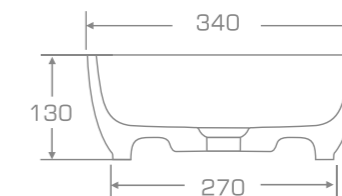

#### TECHNICAL INFORMATION

**Dimension:** 53,5x53,5x13 cm

**Material:** Marmonit (glossy),  
PureStone (mat),  
PuroMetal (glossy/antic/brush).

**Color:** Ravon / NCS / RAL color palette

**Weight:** 7kg

**Weight with packaging:** 10kg