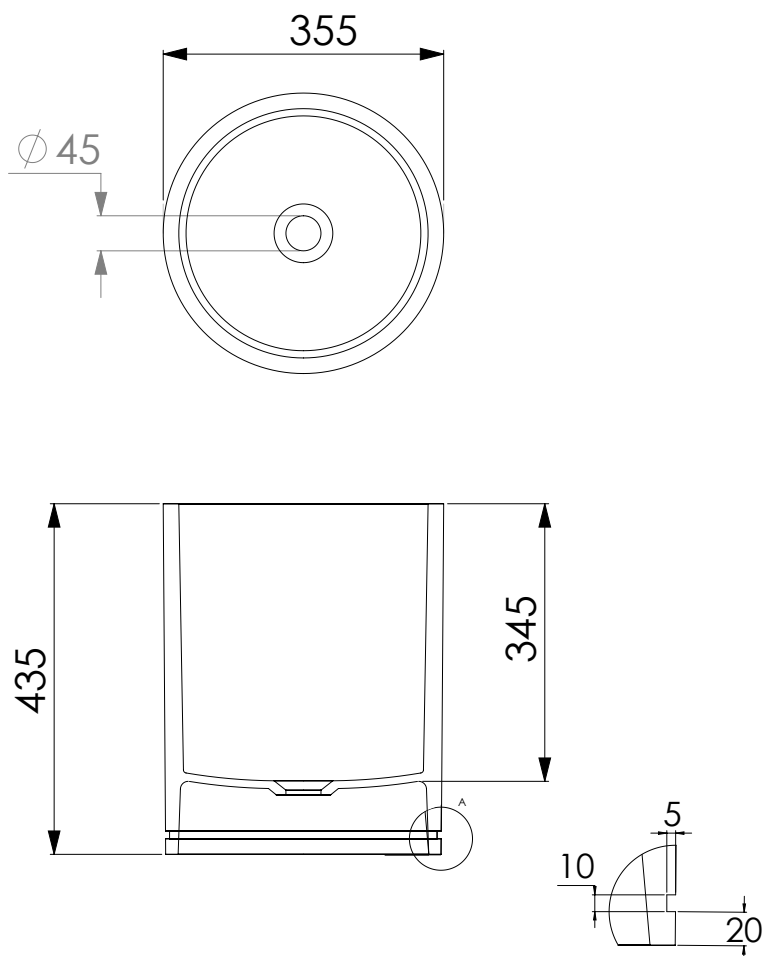

JEE-O soho basin specifications

Article code:

SWMBAS70

● White DADOquartz

SWMBAS70 - black RAL 9005

● Spray painted outside matt

Material:

DADOquartz - Scratch & abrasion resistant

Coating:

Spray painted matt

Waste diameter:

45mm

Dimensions:

L 35.5 x W 35.5 x H 43.5 cm

Basin rim:

2 cm

Net weight:

20kg

Note: cast products are subject to size variation of +/-5 %

Dimension package:

L 40 x W 40 x H 50 mm

Package weight:

5kg

UV stability: