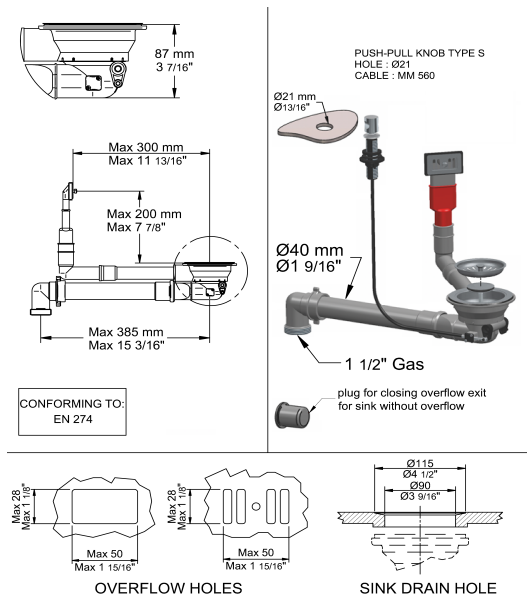

MGS DK1

Drain remote kit with knob

Specifications:

- **Solid Stainless Steel Knob**
- Can be Installed on sinks with or without overflow
- Adaptable on sinks with maximum thickness of the basin of 31 mm
- Can be installed with or without remote control knob
- Areas of application: Indoor & outdoor