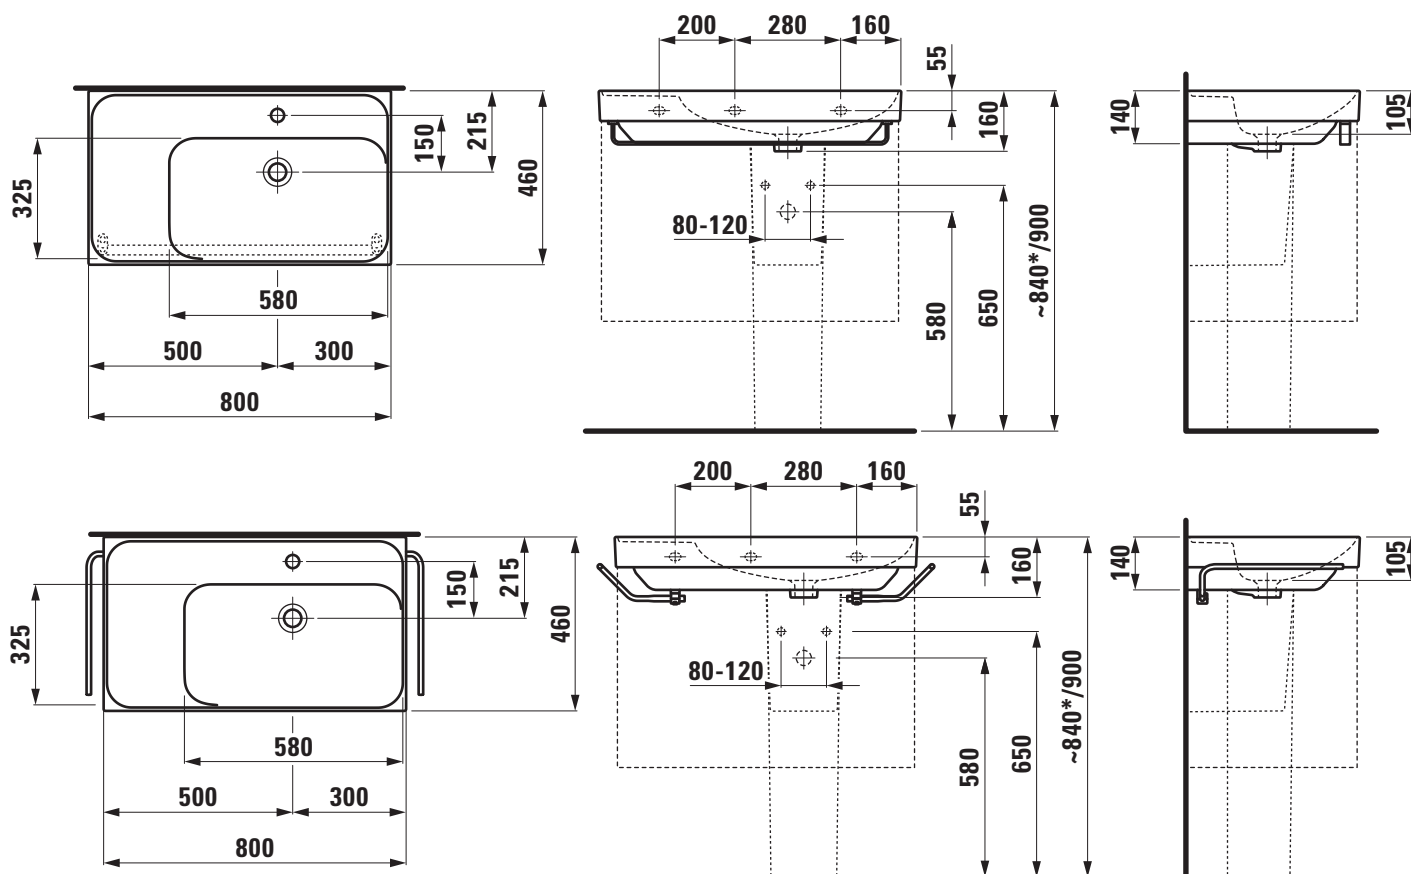

TECHNICAL DATA

Order no.	81711.5
Certified to	EN 31
Dimensions	800 x 460 mm
Inside dimensions of the basin	580 x 325 mm
Specification	Charge 104 – 1 centre tap hole
Special specification	Charge 108 – 3 tap holes Charge 109 – without tap holes Charge 111 – 1 tap hole, without overflow Charge 112 – without tap hole, without overflow Charge 136 – 3 tap holes, distance 8 inches Charge 158 – 3 tap holes, without overflow
Weight	21,0 kg
Accessories excl.	Siphon cover, order no. 81995.1, 81996.3 (3 tap holes not possible) Pedestal, order no. 81995.0, 81996.2

Accessories excl.	Towel rail 750 mm, order no. 38112.6 Towel holder right, order no. 38212.0 Towel holder left, order no. 38212.1
Mounting acc. excl.	Mounting set M10 x 140 mm, order no. 89988.2
Colours	see colour table

SPECIFICATION TEXT

Countertop basin Laufen-MEDA, sanitary ceramic
EN 31
dimensions 800 x 460 mm
1 centre tap hole
Special feature: overflow channel glazed
Further options / accessories: Surface refinement LCC (only white), without tap holes, 1 tap hole/without overflow, without tap hole/overflow, 3 tap holes with/without overflow, 3 tap holes distance 8 inches, siphon cover, pedestal, bathtubs, furniture
Order no. 81711.5

TECHNICAL DRAWINGS / S 1 : 20

* = Effective height must be fixed according to the height of the pedestal.