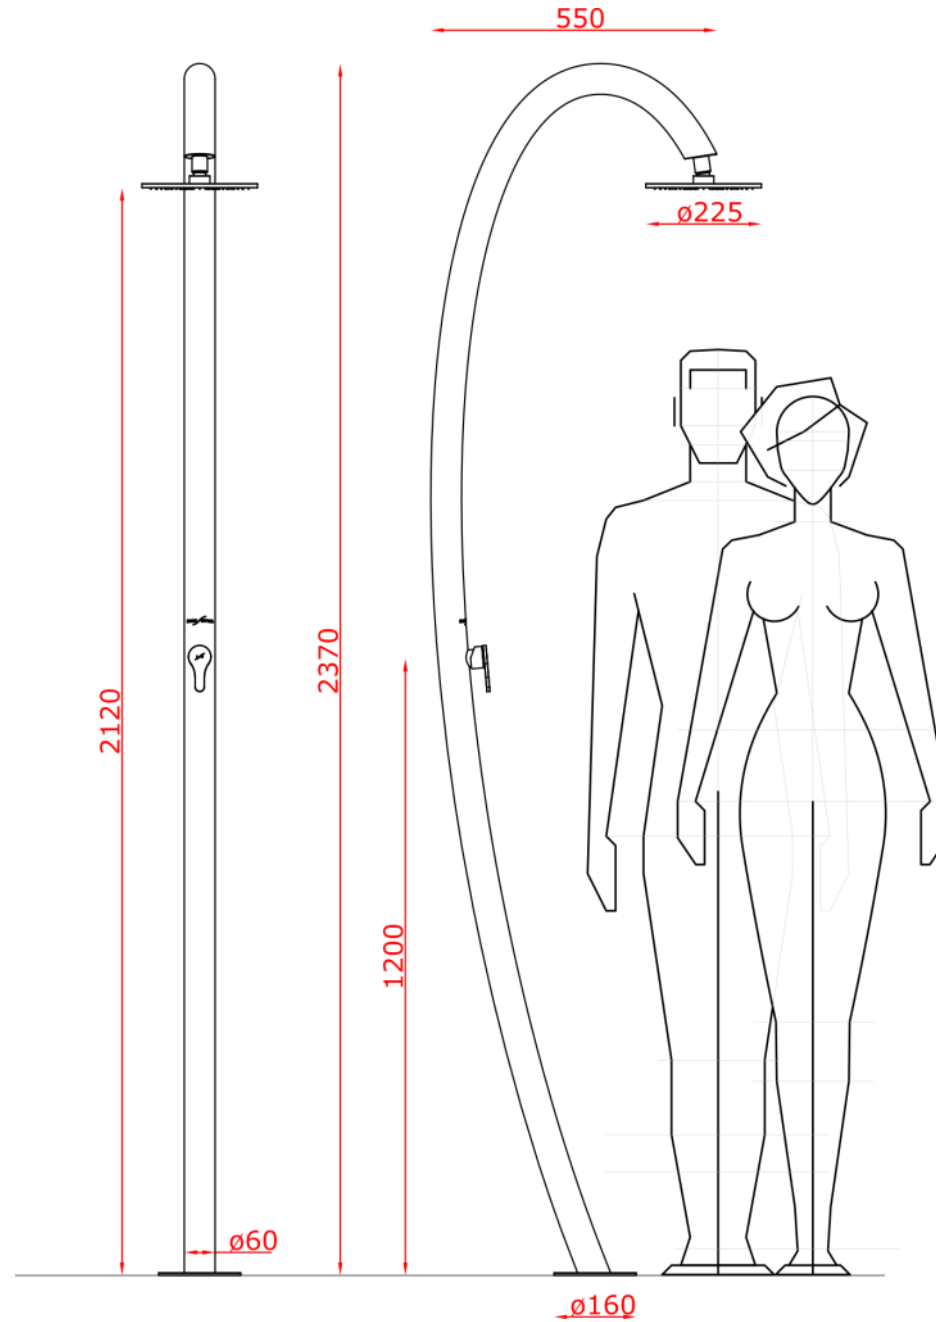

316L
MARINE
GRADE
STAINLESS
STEEL

HAND
POLISHED

SINGLE
BODY
NO ASSEMBLY

10
INOXSTYLE
WARRANTY

MADE IN
ITALY