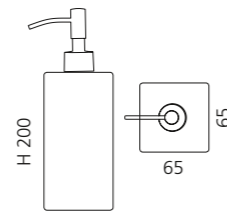

LUXURY SEIFENSPENDER

- Seifenspender
- Material: Glas mit Blattauflage
- Pumpe: Edelstahl matt

VENICE SEIFENSCHALE

- Seifenschale
- Material: Glas
- Einleger: Edelstahl