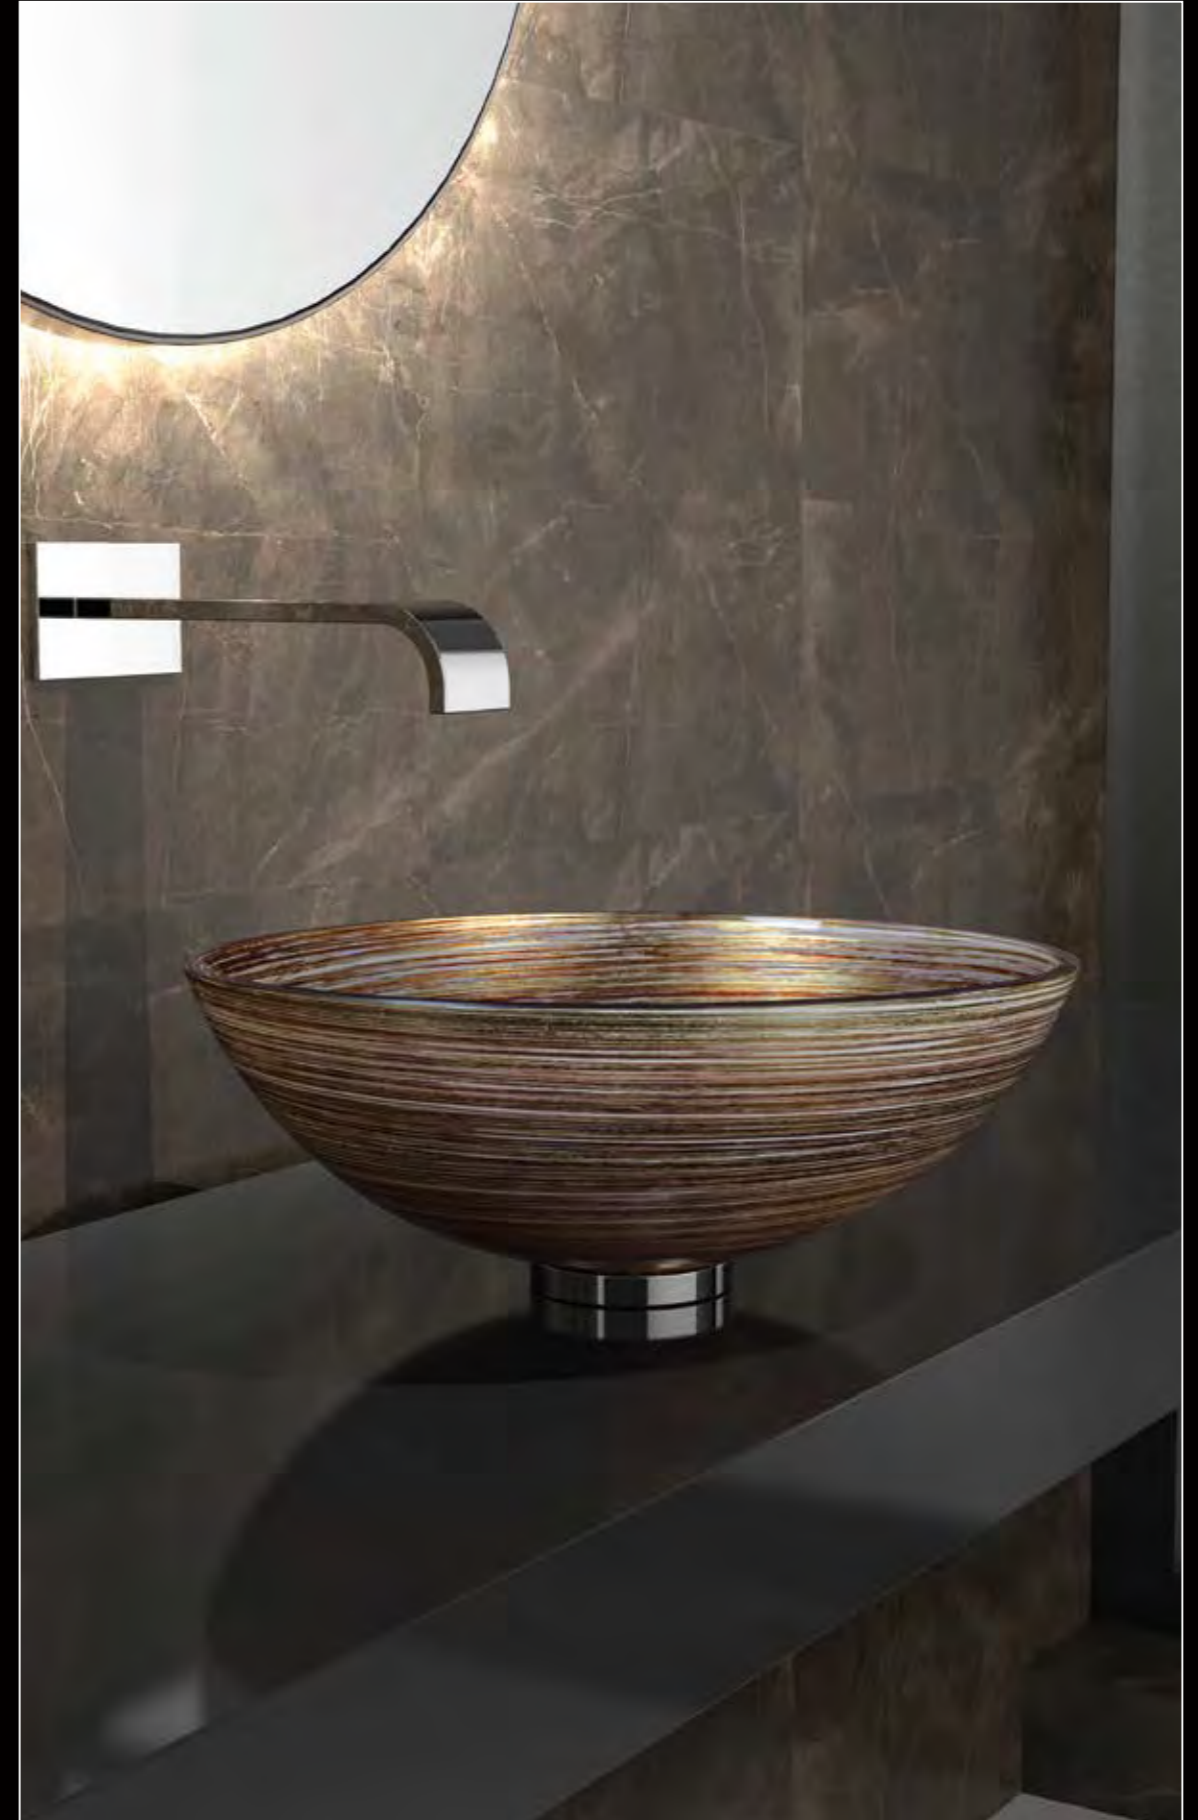

GRAFFITI 34

GRAFFITI 34, Waschbecken aus Kristallglas, Rot-Gold-Elfenbein