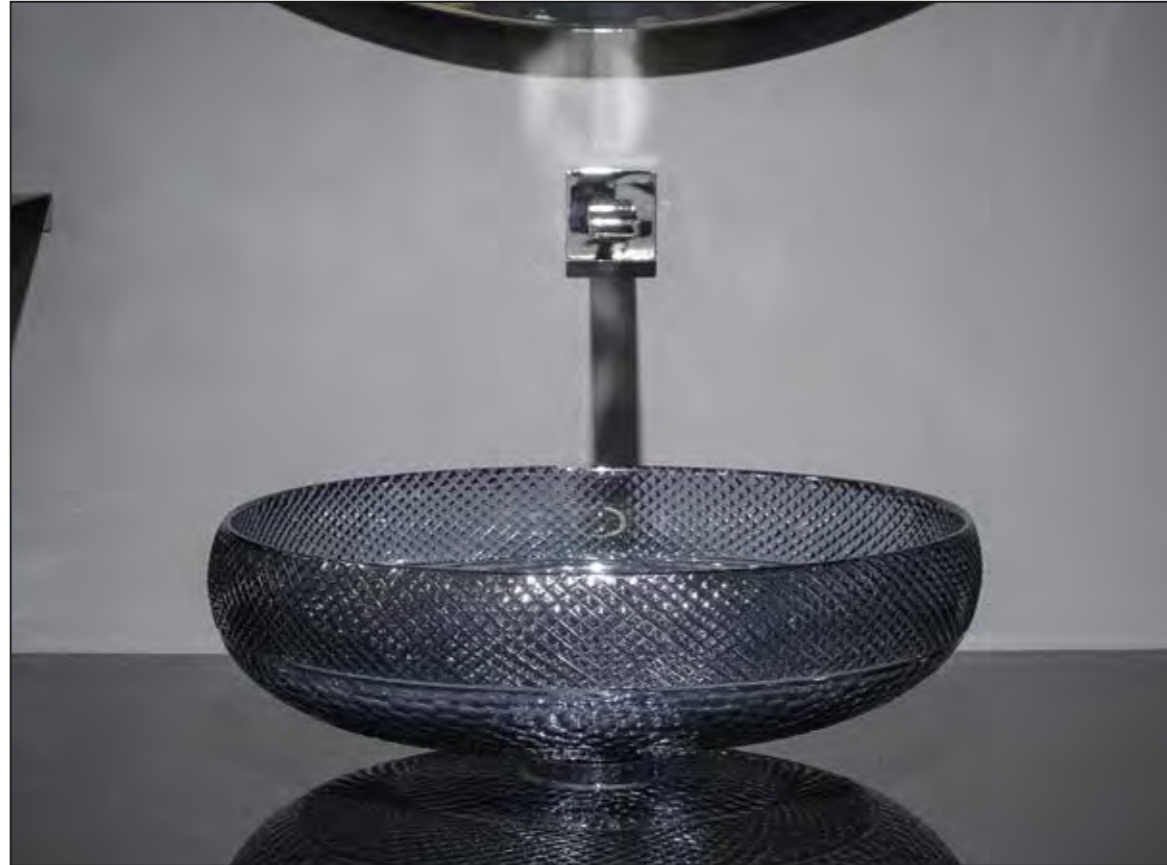

SCENIC

SCENIC, Waschbecken aus Bleikristall 24%pb, Gewittergrau