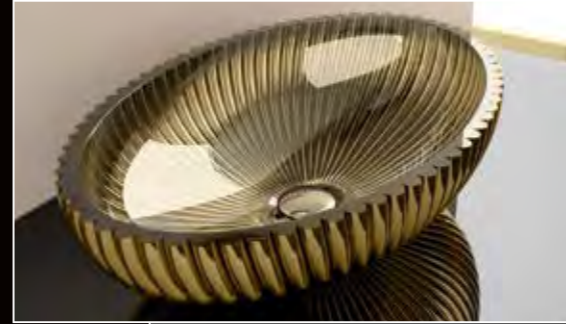

PREMIUM

PREMIUM LUX, Gold