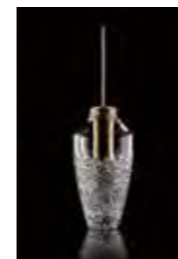

1. XL
2. Transparent/Chrom
   CANTOXLT01F4
3. Transparent/Gold
   CANTOXLT01F3