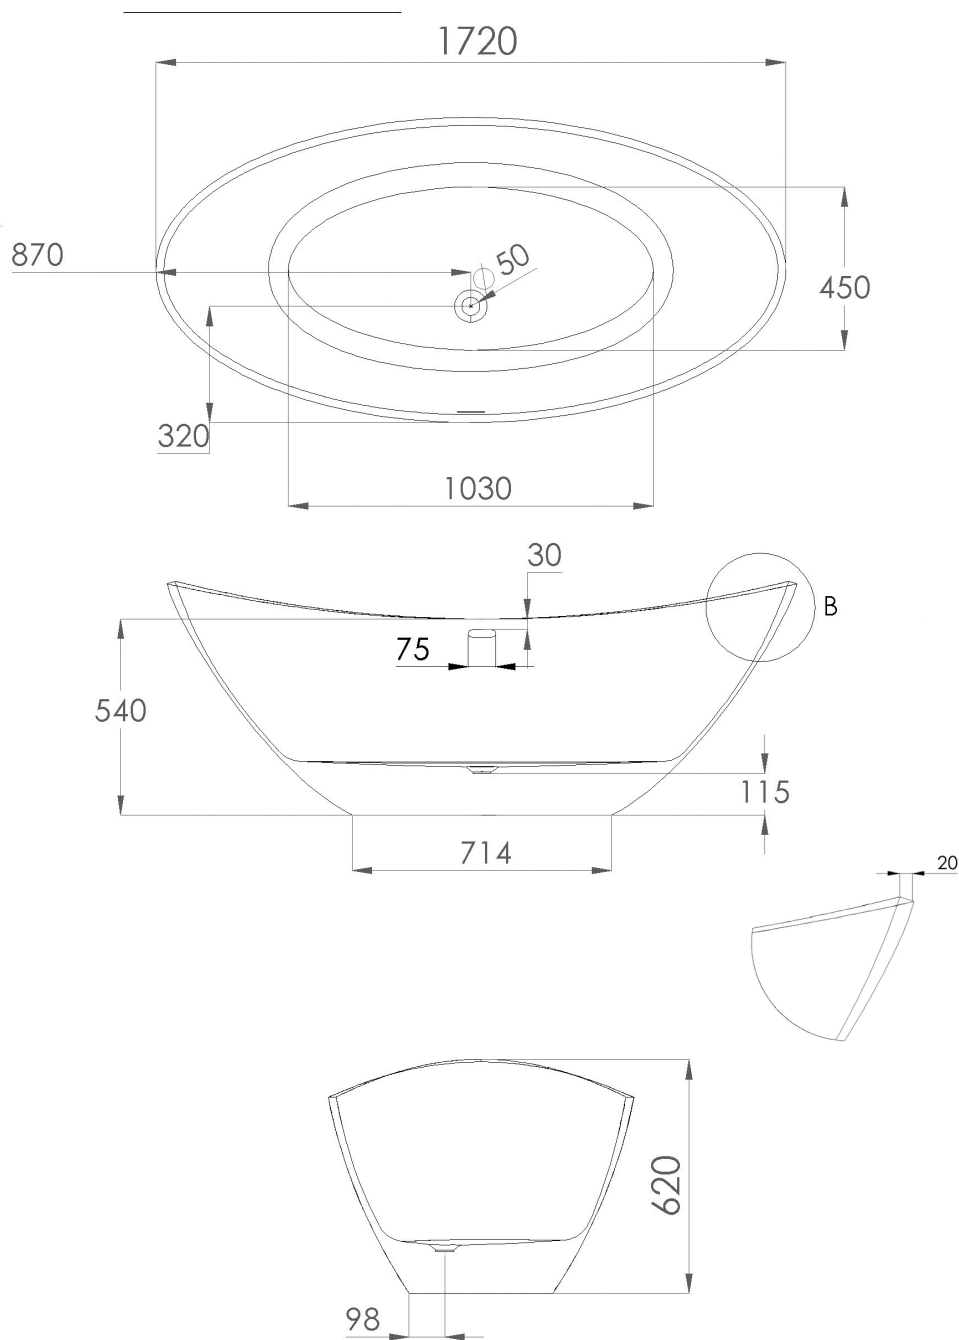

# JEE-O rio bath specifications

Article code:

**SBM066**

● White DADOquartz

**SBM066 - black** RAL 9005

● Spray painted matt outside

**SBM066 - green** RAL 6003

● Spray painted matt outside

**SBM066 - grey** RAL 7040

● Spray painted matt outside

Material:

DADOquartz - Scratch & abrasion resistant

Coating:

Spray painted matt outside

Waste diameter:

50mm

Dimensions:

L 172 x W 83 x H 62 mm

Bathtub rim:

2 cm

Net weight:

90kg

Water capacity:

290L

Note: cast products are subject to size variation of +/-5 %

Dimension package:

L 180 x W 91 x H 77 cm

Package weight:

50kg

UV stability:

6 / BSEN438

25 year warranty