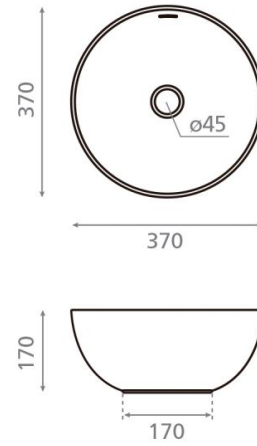

Bari

Ref. 4131/03

370x170 mm.

Features

Decorated Amazona.
Available in other finishes.