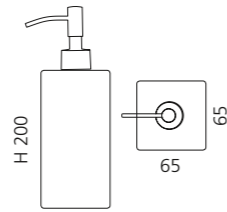

VENICE SEIFENSCHALE

- Seifenschale
- Material: Glas
- Einleger: Edelstahl