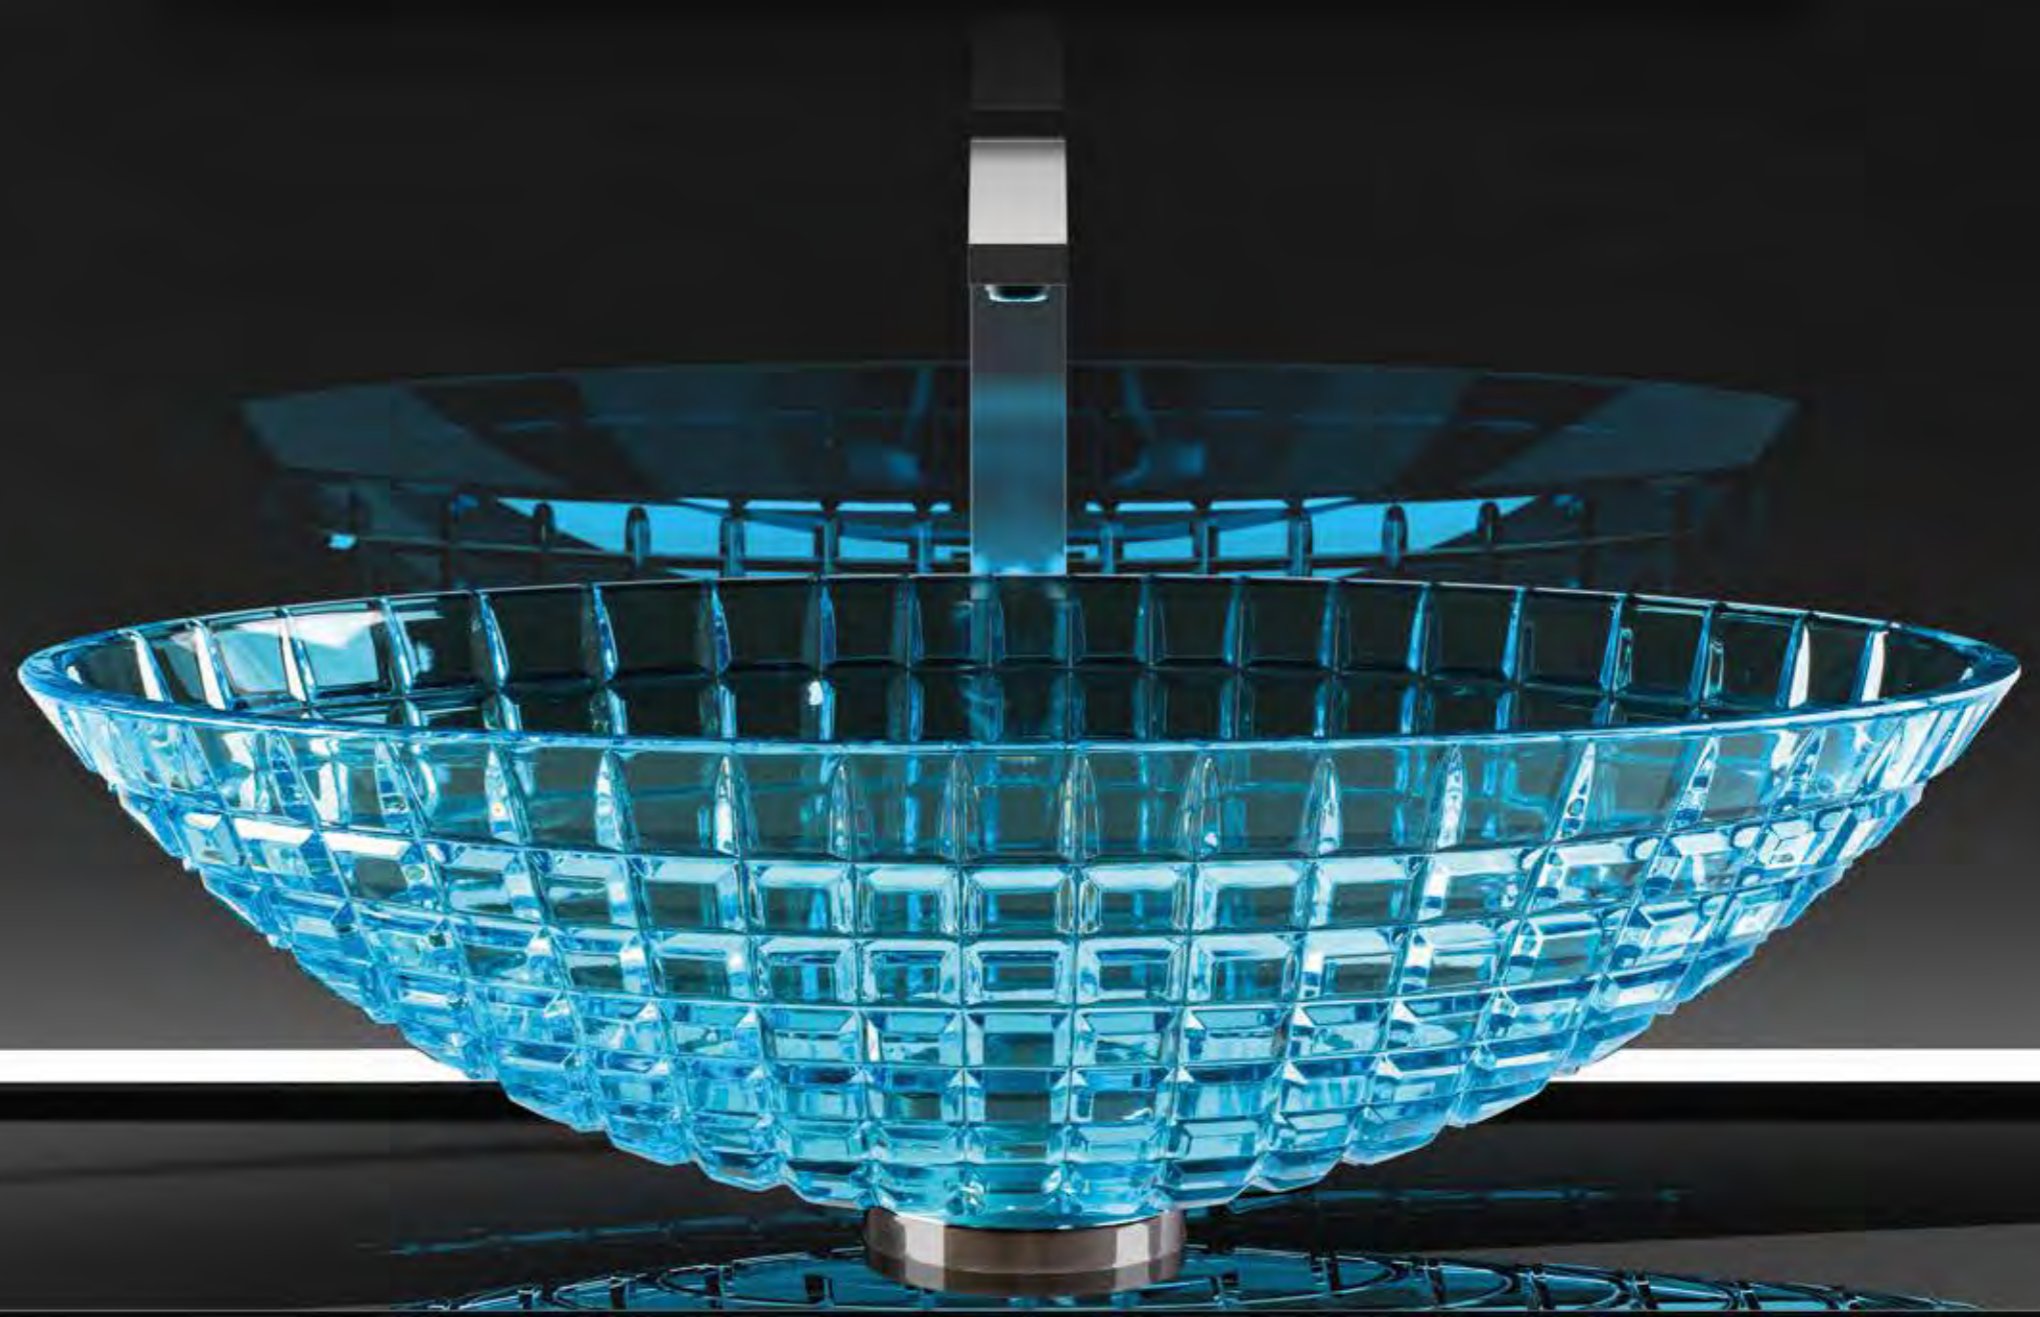

# LUXOR OVAL

LUXOR OVAL, Waschbecken aus Bleikristall 24%pb, Aquamarin

RAMADA, Transparent

RAMADA, Waschbecken aus Bleikristall 24%pb, Transparent

RAMADA LUX, Gold  
Griffe: LYRIC RAMADA,  
Transparent-Gold / Chrom