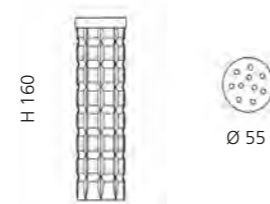

Transparent / Chrom
VALENTINO2T01F4