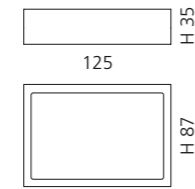

NAVY BECHER

- Becher
- Material: VetroFreddo