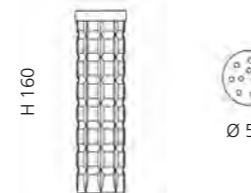

VALENTINO 3 (GLAS MIT DUFTKERZE)

- Glas mit Duftkerze
- Material: Bleikristall 24%pb