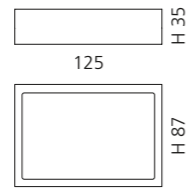

NAVY BECHER

- Becher
- Material: VetroFreddo