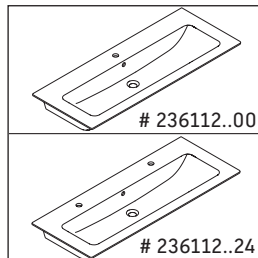

XViu

XV 4028

Montageanleitung

W mm	X mm
17	834

ME by Starck # 233612 / # 236112..00

W mm	X mm
17	834

ME by Starck # 236112..24

Verwendungshinweise