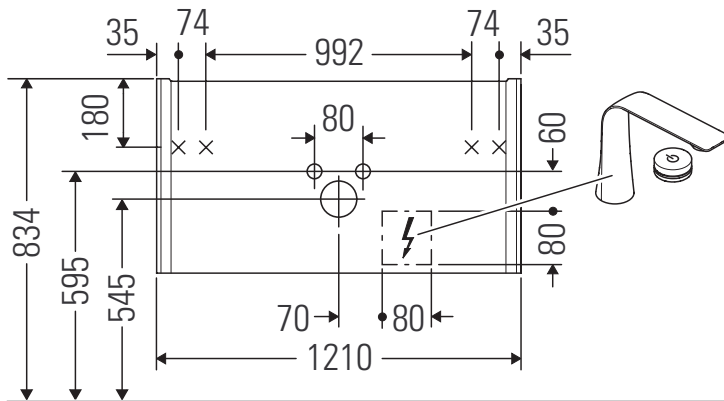

XViu

XV 4028

Montageanleitung

W mm	X mm
17	834

ME by Starck # 233612 / # 236112..00

W mm	X mm
17	834

ME by Starck # 236112..24

Verwendungshinweise