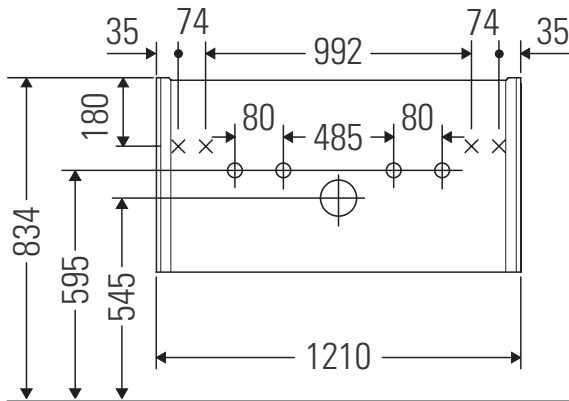

XViu

XV 4028

Montageanleitung

W mm	X mm
17	834

ME by Starck # 233612 / # 236112..00

W mm	X mm
17	834

ME by Starck # 236112..24

Verwendungshinweise