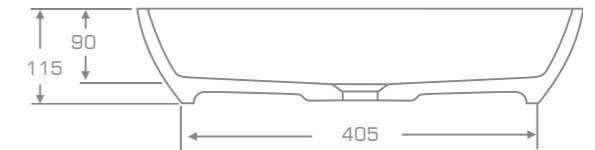

### TECHNICAL INFORMATION

Dimension: 53,5x53,5x11,5 cm

Material: Marmonit (glossy),  
PureStone (mat),  
PuroMetal (glossy/antic/brush).

Color: Ravon / NCS / RAL color palette

Weight: 7kg

Weight with packaging: 10kg