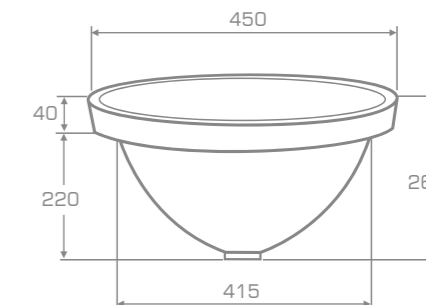

OPTIONAL EQUIPMENT

- color click-clack waste,
- Available in Limited finish.