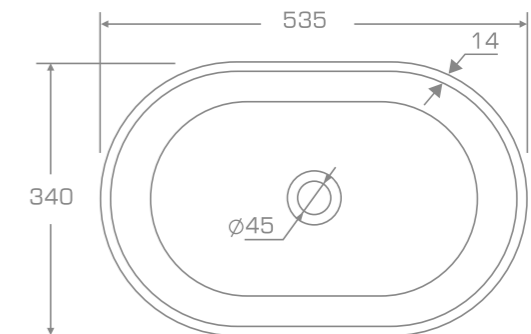

### TECHNICAL INFORMATION

Dimension: 53,5x53,5x11,5 cm

Material: Marmonit (glossy),  
PureStone (mat),  
PuroMetal (glossy/antic/brush).

Color: Ravon / NCS / RAL color palette

Weight: 7kg

Weight with packaging: 10kg