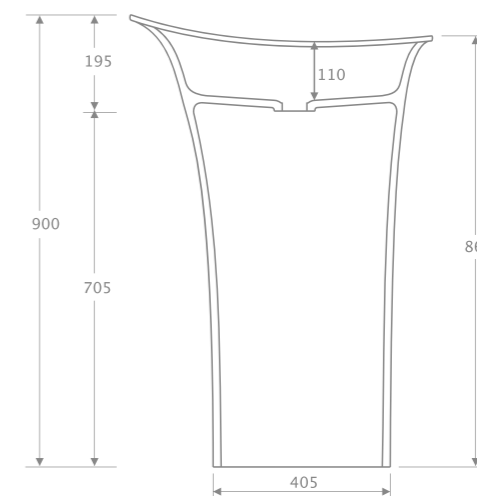

Freestanding washbasin

EUPHORIA

Euphoria freestanding washbasin is an eye-catcher with its original shape and it makes a perfect match with the Euphoria freestanding bathtub. When designing the Euphoria collection we were inspired by nature and the shape of calla flowers, which subtle and asymmetrical lines create an elegant and charming look. The washbasin is available in many colors, both in matte and glossy finish. The product is suitable for installation with floor or wall-mounted concealed fittings.

Euphoria collection has been nominated for the prestigious „Good Design 2020“ competition.

material
Marmonit / PureStone / PuroMetal

Freestanding washbasin

EUPHORIA

TECHNICAL INFORMATION

Dimension: 58,6x37x90 cm

Material: Marmonit (glossy),
PureStone (mat),
PuroMetal (glossy/antic/brush).

Color: Ravon / NCS / RAL color palette

Weight: 30kg

Weight with packaging: 50kg

OPTIONAL EQUIPMENT

- color click-clack waste,
- Available in Limited finish.

produkt rekomendowany
do konkursu

2020