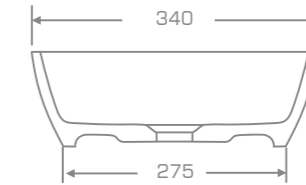

### TECHNICAL INFORMATION

Dimension: 53,5x53,5x11,5 cm

Material: Marmonit (glossy),  
PureStone (mat),  
PuroMetal (glossy/antic/brush).

Color: Ravon / NCS / RAL color palette

Weight: 7kg

Weight with packaging: 10kg