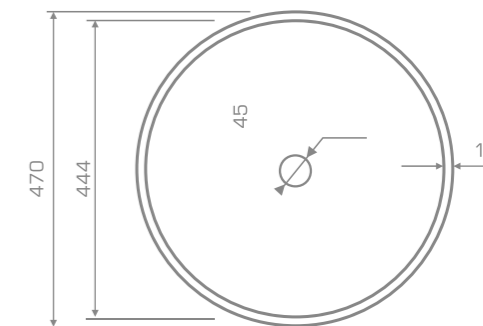

OPTIONAL EQUIPMENT

- color click-clack waste,
- Available in Limited finish.