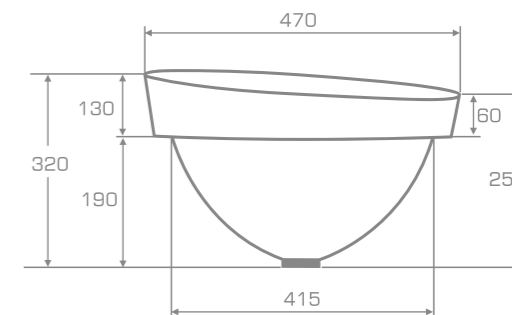

OPTIONAL EQUIPMENT

- color click-clack waste,
- Available in Limited finish.