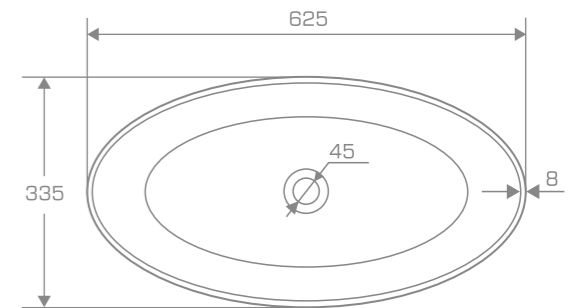

OPTIONAL EQUIPMENT

- color click-clack waste,
- Available in Limited finish.