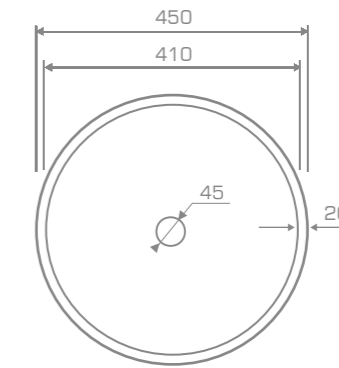

Freestanding washbasin

L O V E L Y

The Lovely round free-standing washbasin is a proposal for those who value minimalism and simplicity in utility items. The shape of the washbasin is emphasized by the sharp edge line. The right depth (up to 22 cm) allows for comfortable use and prevents unwanted water droplets outside the sink. The product is available in two types of finishes: matt and glossy. In addition, we can decorate the washbasin with colors from the proprietary Ravon, RAL and NCS color palette, and apply PuroMetal metallised coating.

material
Marmonit / PureStone / PuroMetal