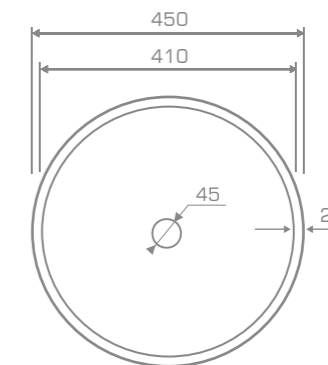

OPTIONAL EQUIPMENT

- color click-clack waste,
- Available in Limited finish.