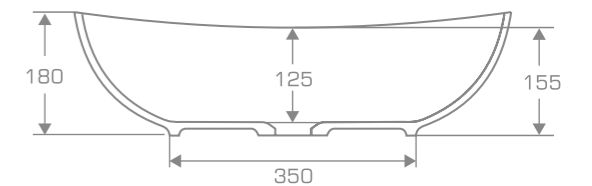

OPTIONAL EQUIPMENT

- color click-clack waste,
- Available in Limited finish.