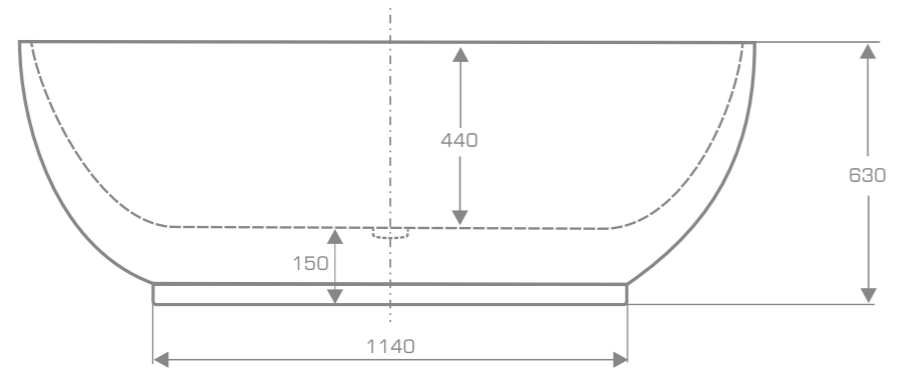

Freestanding bathtub

M O D E R N

TECHNICAL INFORMATION

Dimension: 179,5x79,5x63 cm

Material: QualTec composite

Color: Ravon / NCS / RAL color palette

Capacity: 230 liters

Weight: 65kg

Weight with packaging: 85kg

STANDARD EQUIPMENT

- click-clack drain plug,
- siphon,
- steel frame with adjustable feet.