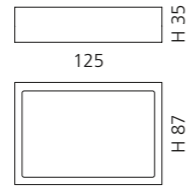

NAVY BECHER

- Becher
- Material: VetroFreddo