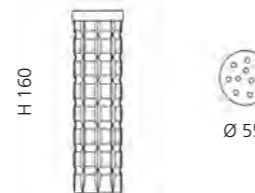

VALENTINO 3 (GLAS MIT DUFTKERZE)

- Glas mit Duftkerze
- Material: Bleikristall 24%pb