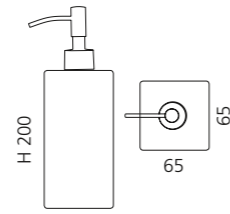

GRAFFITI SEIFENSPENDER

- Seifenspender
- Material: Glas
- Pumpe: Edelstahl matt

ROYAL 1 SEIFENSPENDER

- Seifenspender
- Material: Glas/Edelstahl

ROYAL 2 SEIFENABLAGE UND BECHER

- Ablage mit integrierter Seifenschale
- Material: Vetrofreddo und Becher Glas

ARIA UNO ABLAGE MIT EINSATZ

- Maße: B 300 x H 30 x T 140 mm
- Material: Metallablage (Edelstahl) mit Einleger aus VetroFreddo