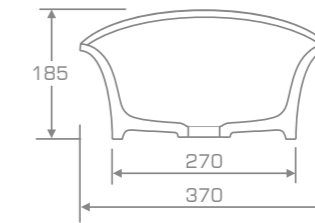

### TECHNICAL INFORMATION

Dimension: 59x37x18,5 cm

Material: Marmonit (glossy),  
PureStone (mat),  
PuroMetal (glossy/antic/brush).

Color: Ravon / NCS / RAL color palette

Weight: 7kg

Weight with packaging: 10kg