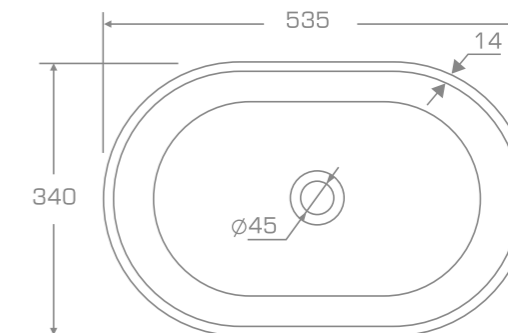

### TECHNICAL INFORMATION

Dimension: 53,5x53,5x11,5 cm

Material: Marmonit (glossy),  
PureStone (mat),  
PuroMetal (glossy/antic/brush).

Color: Ravon / NCS / RAL color palette

Weight: 7kg

Weight with packaging: 10kg