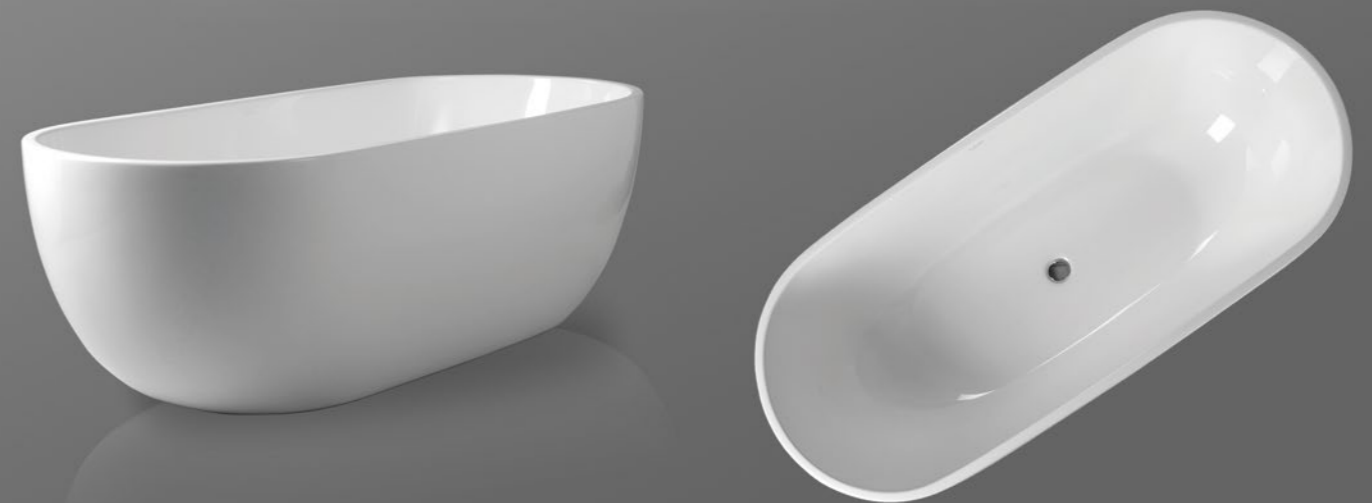

RAVON™
manufatura