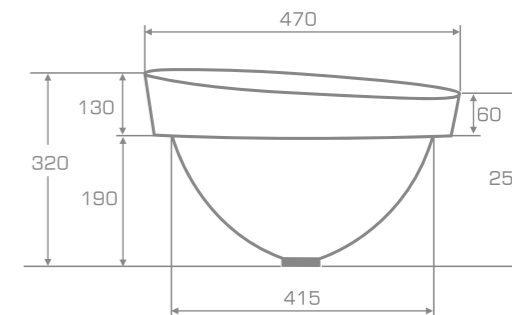

OPTIONAL EQUIPMENT

- color click-clack waste,
- Available in Limited finish.