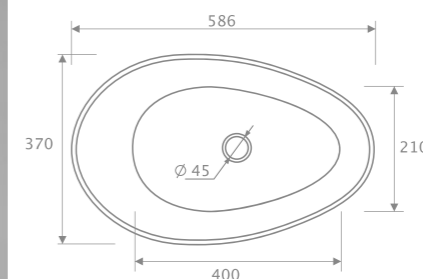

Freestanding washbasin

EUPHORIA

Euphoria freestanding washbasin is an eye-catcher with its original shape and it makes a perfect match with the Euphoria freestanding bathtub. When designing the Euphoria collection we were inspired by nature and the shape of calla flowers, which subtle and asymmetrical lines create an elegant and charming look. The washbasin is available in many colors, both in matte and glossy finish. The product is suitable for installation with floor or wall-mounted concealed fittings.

Euphoria collection has been nominated for the prestigious „Good Design 2020“ competition.

material
Marmonit / PureStone / PuroMetal

Freestanding washbasin

EUPHORIA

TECHNICAL INFORMATION

Dimension: 58,6x37x90 cm

Material: Marmonit (glossy),
PureStone (mat),
PuroMetal (glossy/antic/brush).

Color: Ravon / NCS / RAL color palette

Weight: 30kg

Weight with packaging: 50kg

OPTIONAL EQUIPMENT

- color click-clack waste,
- Available in Limited finish.

produkt rekomendowany
do konkursu

2020