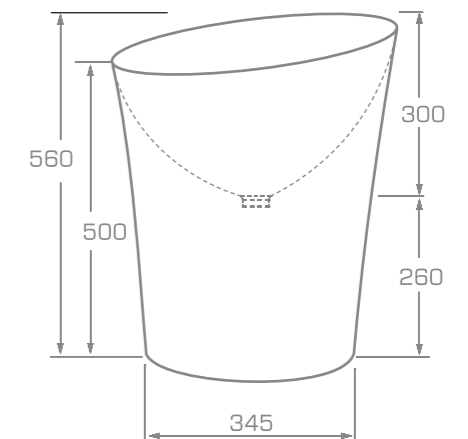

OPTIONAL EQUIPMENT

- color click-clack waste,
- Available in Limited finish.