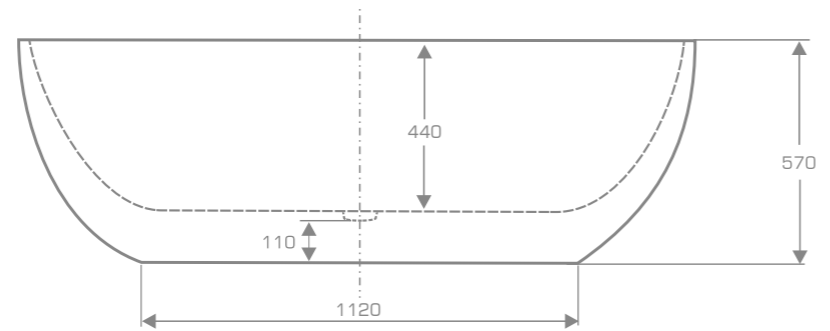

Freestanding bathtub

S P A C E

TECHNICAL INFORMATION

Dimension: 179,5x79,5x63 cm

Material: QualTec composite

Color: Ravon / NCS / RAL color palette

Capacity: 230 liters

Weight: 60kg

Weight with packaging: 80kg

STANDARD EQUIPMENT

- click-clack drain plug,
- siphon,
- steel frame with adjustable feet.