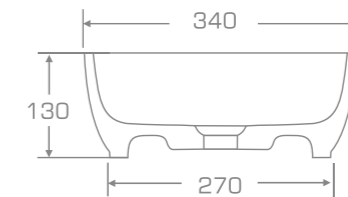

#### TECHNICAL INFORMATION

**Dimension:** 53,5x53,5x13 cm

**Material:** Marmonit (glossy),  
PureStone (mat),  
PuroMetal (glossy/antic/brush).

**Color:** Ravon / NCS / RAL color palette

**Weight:** 7kg

**Weight with packaging:** 10kg