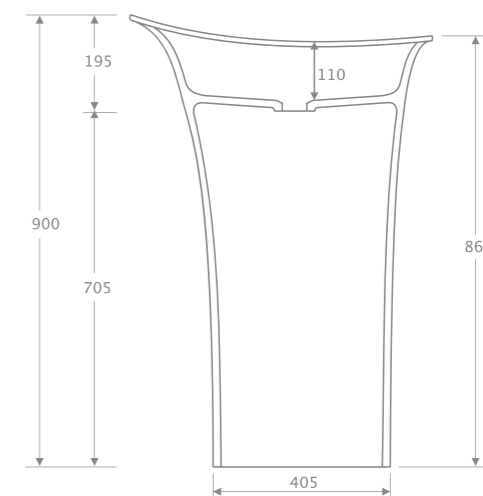

Freestanding washbasin

EUPHORIA

Euphoria freestanding washbasin is an eye-catcher with its original shape and it makes a perfect match with the Euphoria freestanding bathtub. When designing the Euphoria collection we were inspired by nature and the shape of calla flowers, which subtle and asymmetrical lines create an elegant and charming look. The washbasin is available in many colors, both in matte and glossy finish. The product is suitable for installation with floor or wall-mounted concealed fittings.

Euphoria collection has been nominated for the prestigious „Good Design 2020“ competition.

material
Marmonit / PureStone / PuroMetal

Freestanding washbasin

EUPHORIA

TECHNICAL INFORMATION

Dimension: 58,6x37x90 cm

Material: Marmonit (glossy),
PureStone (mat),
PuroMetal (glossy/antic/brush).

Color: Ravon / NCS / RAL color palette

Weight: 30kg

Weight with packaging: 50kg

OPTIONAL EQUIPMENT

- color click-clack waste,
- Available in Limited finish.

produkt rekomendowany
do konkursu

2020