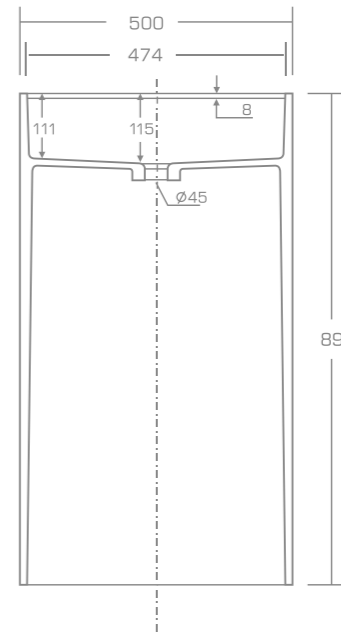

Freestanding washbasin

GLADIO

Gladio freestanding washbasin by Ravon is a combination of functionality and simple design. The practical shelf we can be used to mount a faucet or place cosmetics at the same time. This model is also available without holes for fittings. Following modern trends, Ravon Manufactory has created yet another product that meets formal requirements of utility and contemporary aesthetics, that place emphasis on comfort of use, timelessness, and uniqueness of functional objects. The product is designed to be installed with deck mounted or concealed wall-mounted faucets.

material
Marmonit/PuroMetal