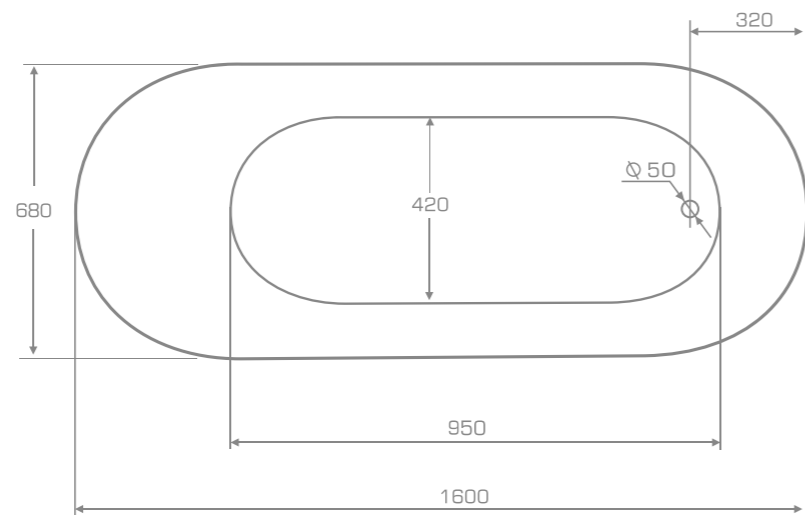

Freestanding bathtub **WISTERIA 160**

TECHNICAL INFORMATION

Dimension: 160x68x67 cm

Material: QualTec composite

Color: Ravon / NCS / RAL color palette

Capacity: 180 liters

Weight: 53kg

Weight with packaging: 73kg

STANDARD EQUIPMENT

- drain and overflow system,
- click-clack or automatic drain plug,
- siphon,
- steel frame with adjustable feet.