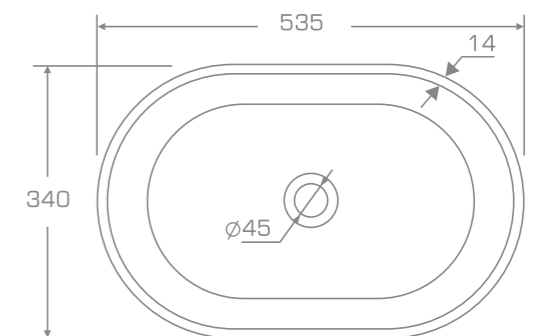

OPTIONAL EQUIPMENT

- color click-clack waste,
- Available in Limited finish.