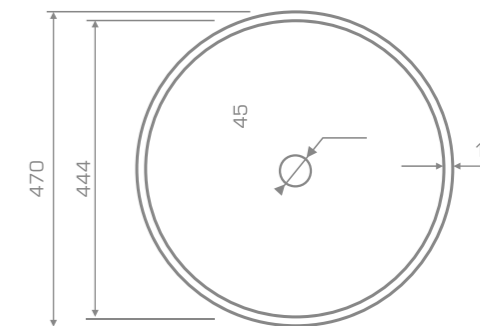

OPTIONAL EQUIPMENT

- color click-clack waste,
- Available in Limited finish.