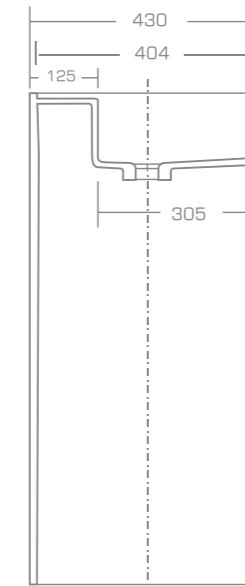

Freestanding washbasin

GLADIO

Gladio freestanding washbasin by Ravon is a combination of functionality and simple design. The practical shelf we can be used to mount a faucet or place cosmetics at the same time. This model is also available without holes for fittings. Following modern trends, Ravon Manufactory has created yet another product that meets formal requirements of utility and contemporary aesthetics, that place emphasis on comfort of use, timelessness, and uniqueness of functional objects. The product is designed to be installed with deck mounted or concealed wall-mounted faucets.

material
Marmonit/PuroMetal