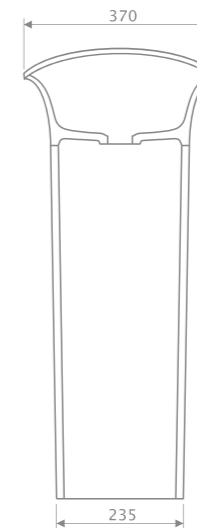

Freestanding washbasin

EUPHORIA

Euphoria freestanding washbasin is an eye-catcher with its original shape and it makes a perfect match with the Euphoria freestanding bathtub. When designing the Euphoria collection we were inspired by nature and the shape of calla flowers, which subtle and asymmetrical lines create an elegant and charming look. The washbasin is available in many colors, both in matte and glossy finish. The product is suitable for installation with floor or wall-mounted concealed fittings.

Euphoria collection has been nominated for the prestigious „Good Design 2020“ competition.

material
Marmonit / PureStone / PuroMetal

Freestanding washbasin

EUPHORIA

TECHNICAL INFORMATION

Dimension: 58,6x37x90 cm

Material: Marmonit (glossy),
PureStone (mat),
PuroMetal (glossy/antic/brush).

Color: Ravon / NCS / RAL color palette

Weight: 30kg

Weight with packaging: 50kg

OPTIONAL EQUIPMENT

- color click-clack waste,
- Available in Limited finish.

produkt rekomendowany
do konkursu

2020