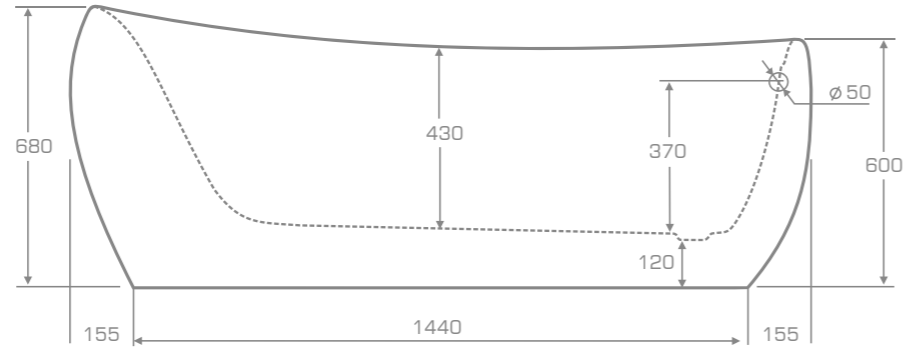

Freestanding bathtub

WISTERIA 175

TECHNICAL INFORMATION

Dimension: 175x74x68 cm

Material: QualTec composite

Color: Ravon / NCS / RAL color palette

Capacity: 195 liters

Weight: 62kg

Weight with packaging: 82kg

STANDARD EQUIPMENT

- drain and overflow system,
- click-clack or automatic drain plug,
- siphon,
- steel frame with adjustable feet.