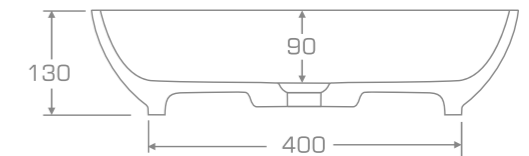

OPTIONAL EQUIPMENT

- color click-clack waste,
- Available in Limited finish.