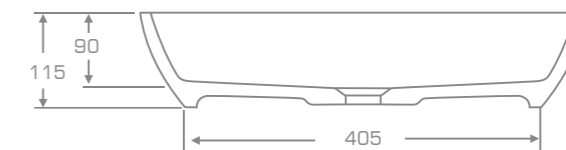

### TECHNICAL INFORMATION

Dimension: 53,5x53,5x11,5 cm

Material: Marmonit (glossy),  
PureStone (mat),  
PuroMetal (glossy/antic/brush).

Color: Ravon / NCS / RAL color palette

Weight: 7kg

Weight with packaging: 10kg