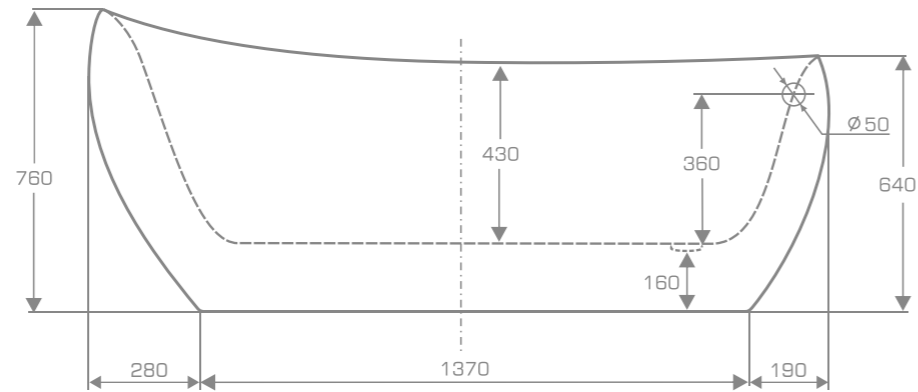

Freestanding bathtub

A M B I E N T E

TECHNICAL INFORMATION

Dimension: 184x81x76 cm

Material: QualTec composite

Color: Ravon / NCS / RAL color palette

Capacity: 240 liters

Weight: 65kg

Weight with packaging: 85kg

STANDARD EQUIPMENT

- drain and overflow system,
- click-clack or automatic drain plug,
- siphon,
- steel frame with adjustable feet.