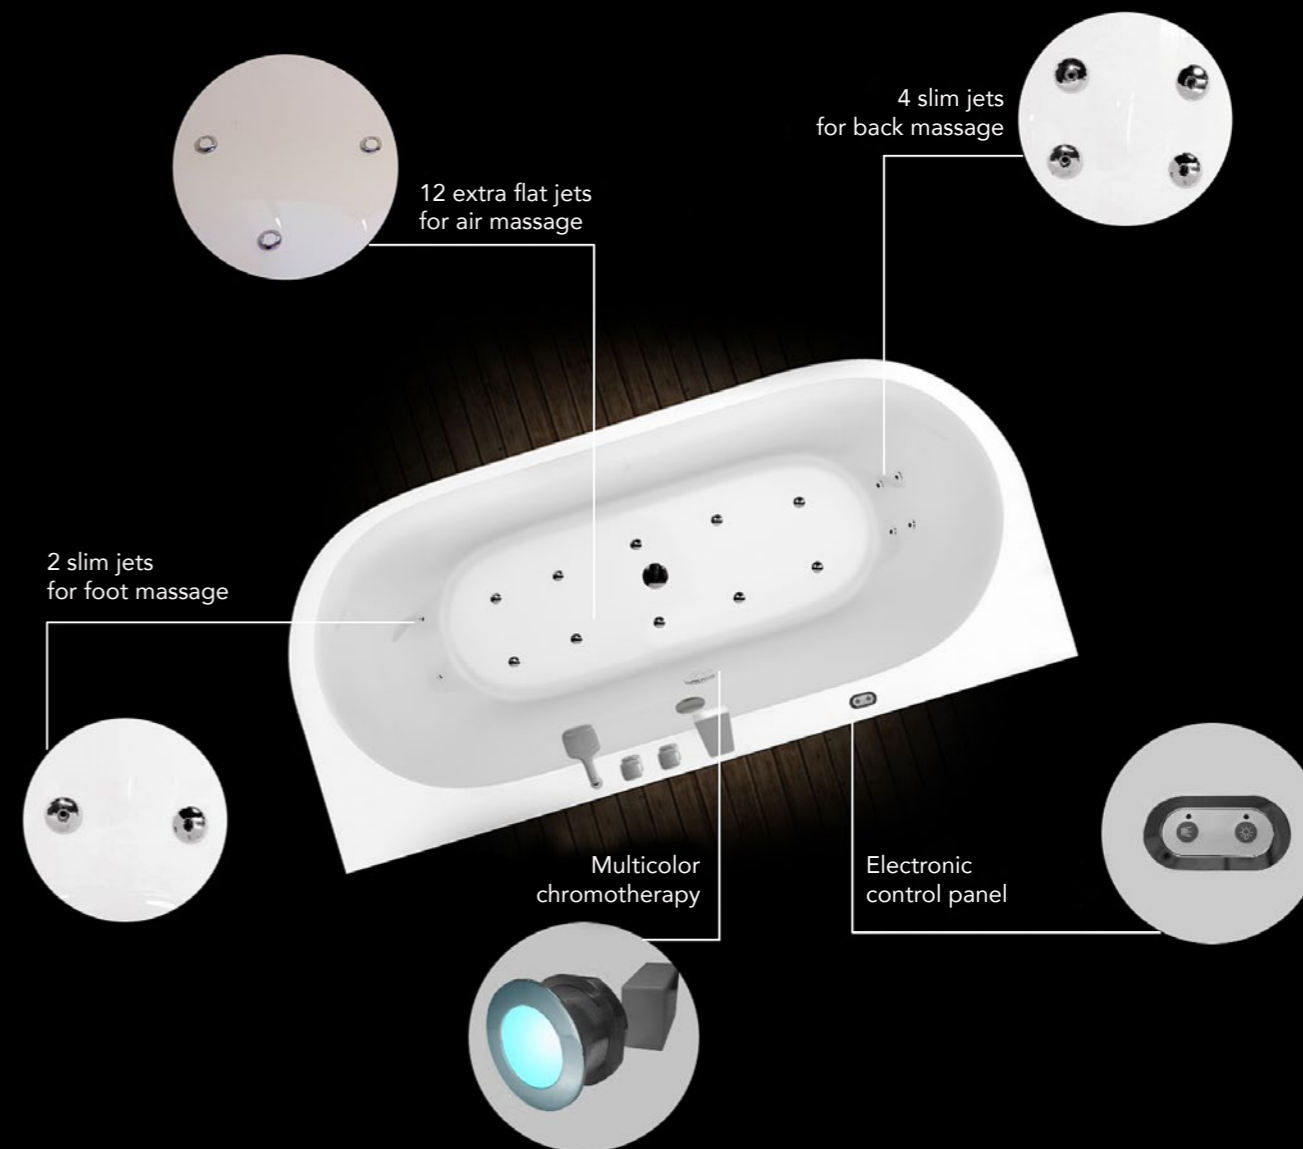

Ravon Air Plus System