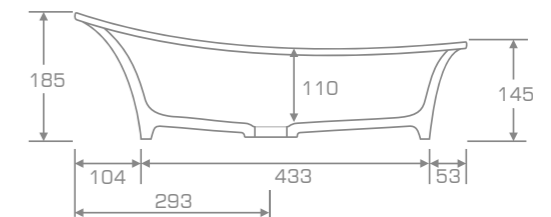

OPTIONAL EQUIPMENT

- color click-clack waste,
- Available in Limited finish.