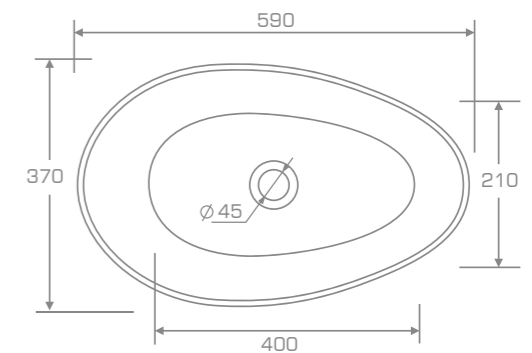

OPTIONAL EQUIPMENT

- color click-clack waste,
- Available in Limited finish.