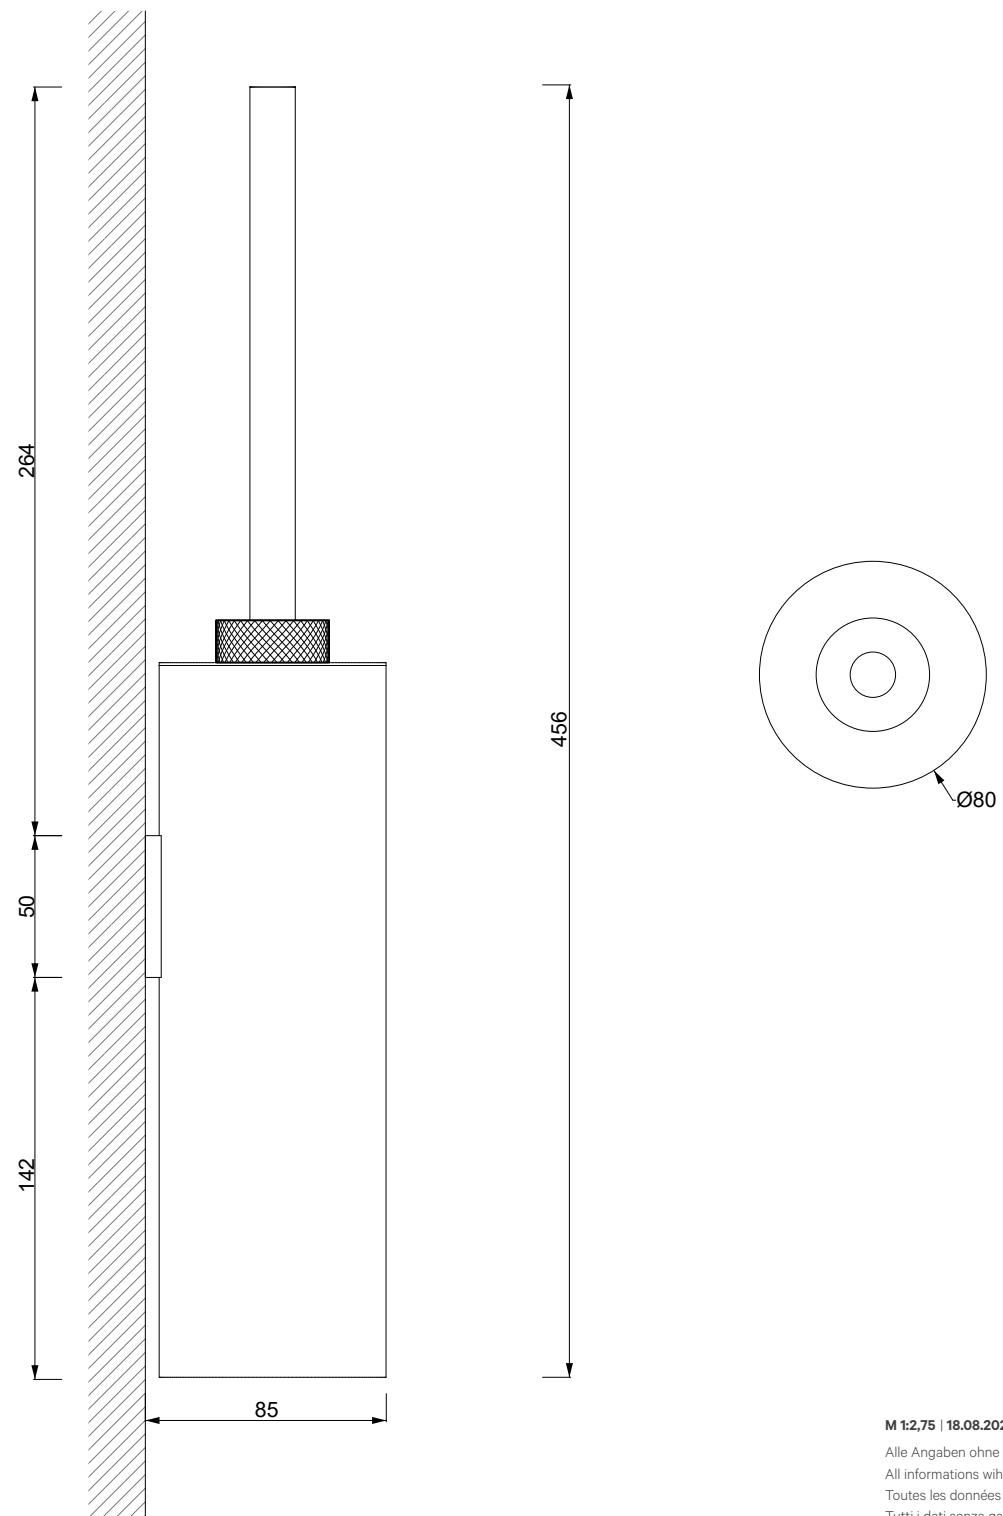

DECOR WALTHER®

Since 1973

CLUB WBG

MASSE DIMENSIONS DIMENSIONS DIMENSIONI

DECOR WALTHER EINRICHTUNGS GMBH
BETTINASTRASSE 72 D-63067 OFFENBACH AM MAIN
INFO@DECOR-WALTHER.DE WWW.DECOR-WALTHER.DE

M 1:2,75 | 18.08.2021 / TKH