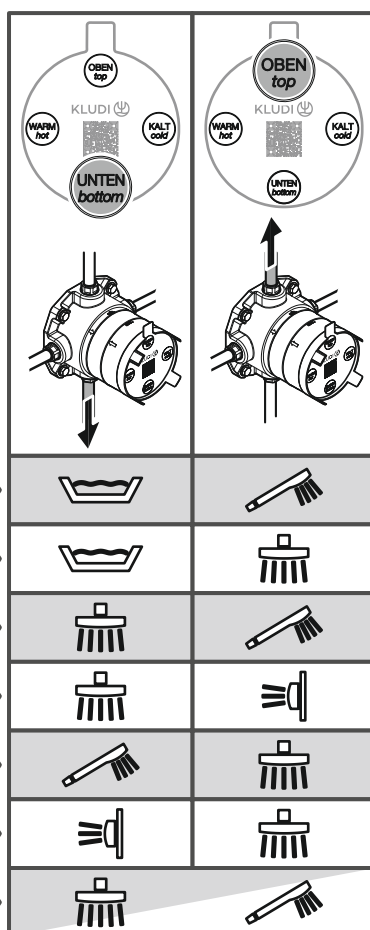

KLUDI 

 Montageschablone

KLUDI Serien				
				
HD xx763xx	xx759xx	xx755xx	xx885xx	xx810xx
●	●	●	●	●
●	●	●	●	●
●	●	●	●	●
●	●	●	●	●
●	●	●	●	●
●	●	●	●	●
●	●	●	●	●

1.

2.

75-105mm

G 1/2

3 (4x)