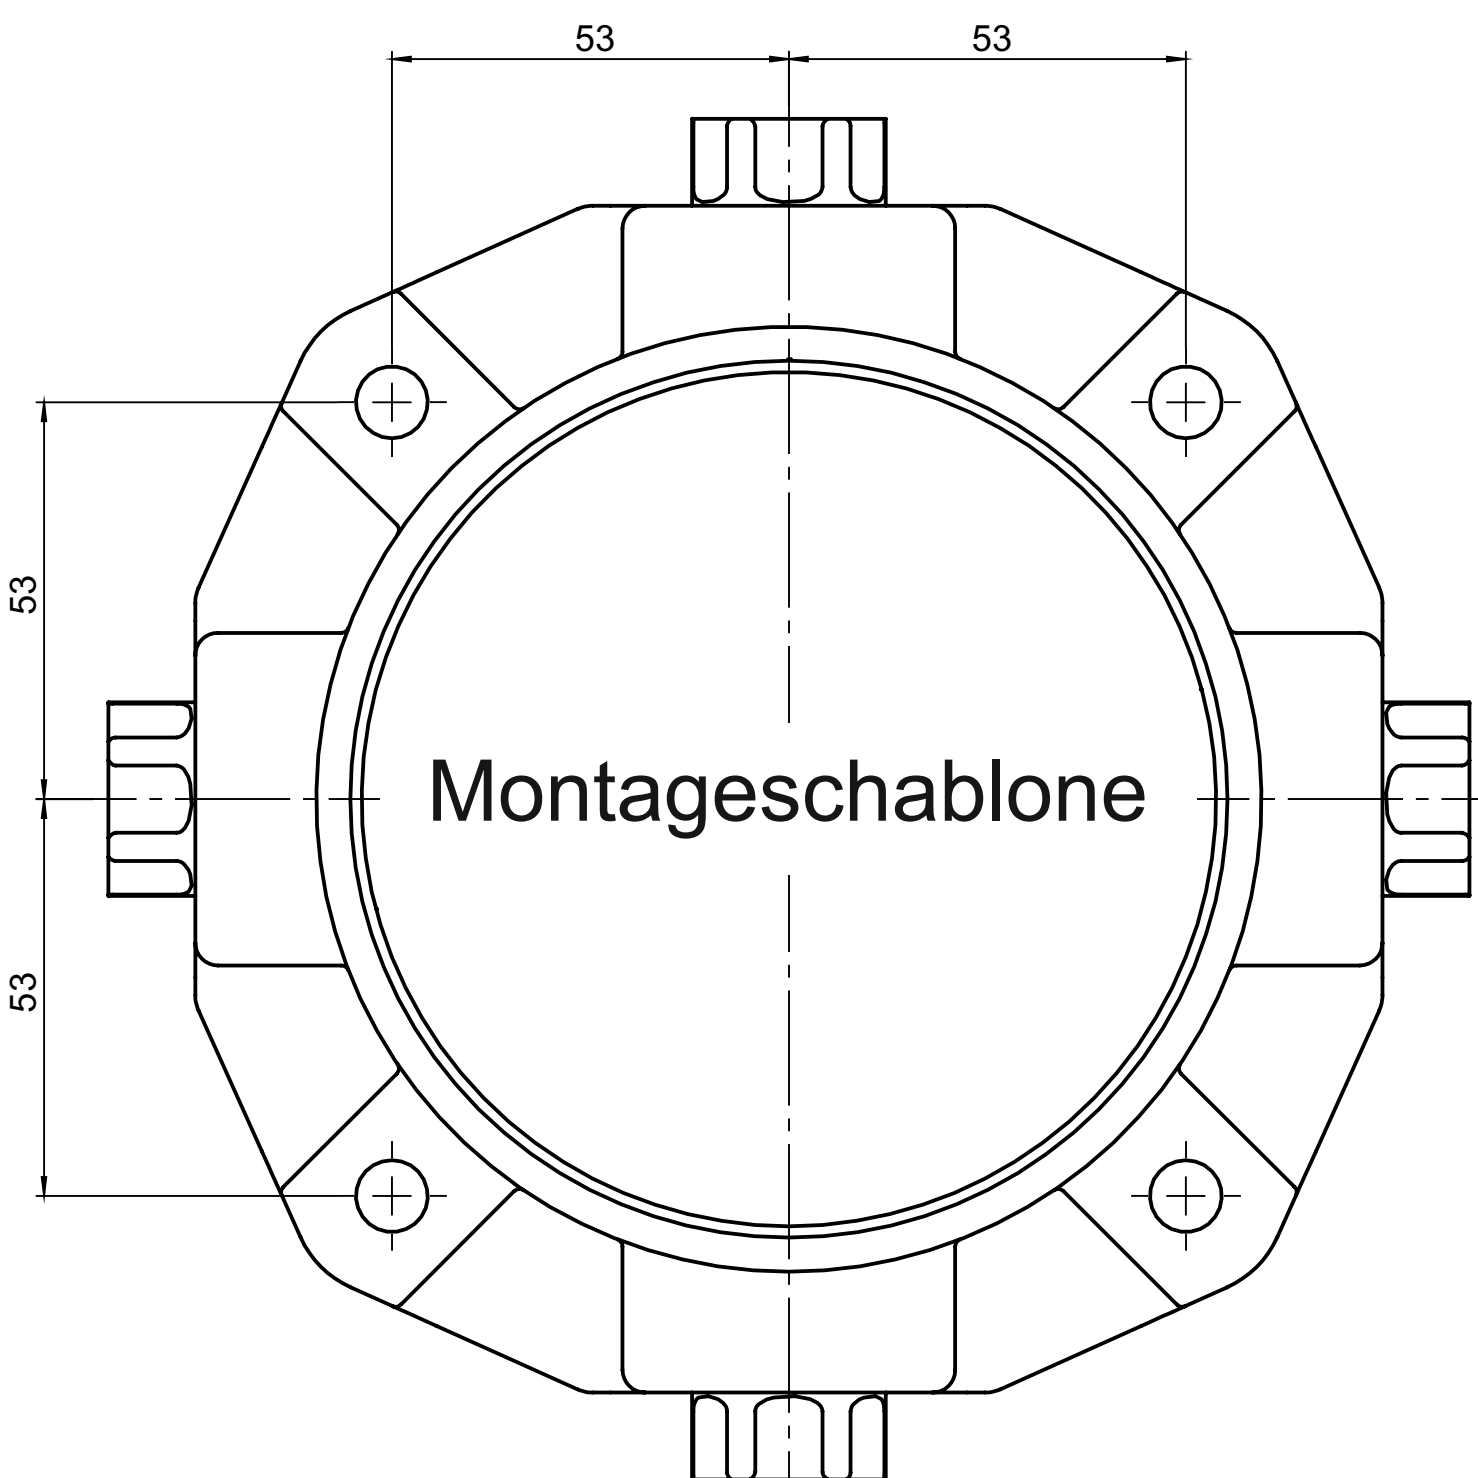

KLUDI 

 Montageschablone

KLUDI Serien				
				
HD xx763xx	xx759xx	xx755xx	xx885xx	xx810xx
●	●	●	●	●
●	●	●	●	●
●	●	●	●	●
●	●	●	●	●
●	●	●	●	●
●	●	●	●	●
●	●	●	●	●

1.

2.

75-105mm

G 1/2

3 (4x)

2.

 Montageschablone

✂ Montageschablone