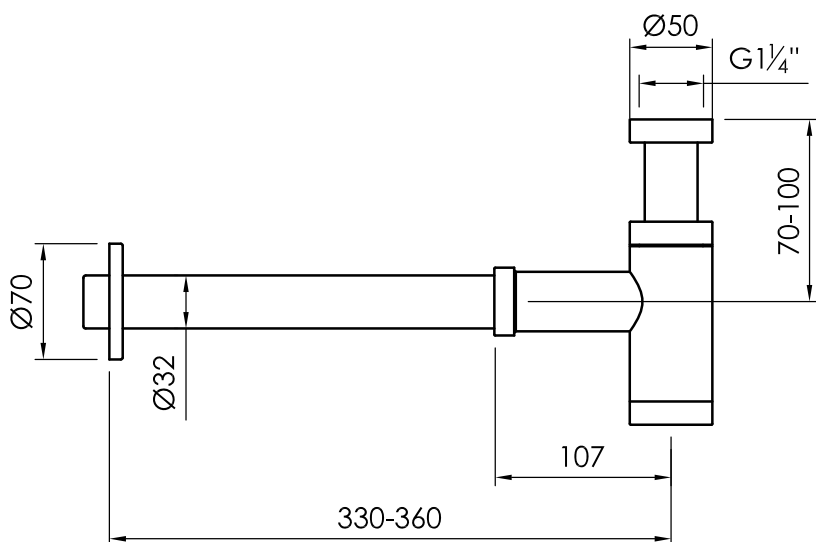

JEE-O siphon specifications

Note:
UV radiation and extreme temperature can affect the color and structure of the JEE-O slimline surface when finished in structured powdercoated black.

Article code:

- 001-0020**
● Brushed stainless steel
- 001-0021**
● Polished stainless steel
- 001-0023**
● Structured black stainless steel
- 001-0024**
● Bronze stainless steel
- 001-0028** green RAL 6003
● Powder coating matt
- 001-0029** grey RAL 7040
● Powder coating matt

Connection:

G 1 ¼" (ø42mm / 1.6")

Dimension package:

L 27 x W 23 x H 7 cm

Total weight:

1,23 kg

Package weight:

0,26 kg