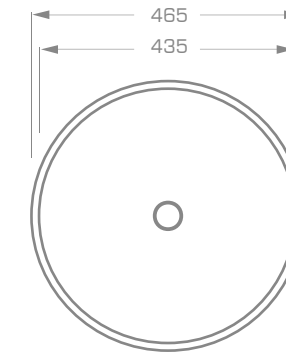

Freestanding washbasin

S A X O

TECHNICAL INFORMATION

Dimension: 46,5x46,5x89 cm

Material: Marmonit (glossy),
PureStone (mat),
PuroMetal (glossy/antic/brush).

Color: Ravon / NCS / RAL color palette

Weight: 27kg

Weight with packaging: 47kg