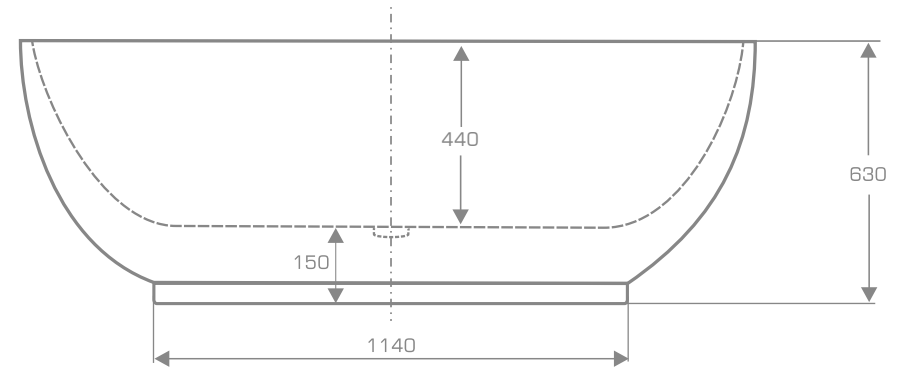

Freestanding bathtub

M O D E R N

TECHNICAL INFORMATION

Dimension: 179,5x79,5x63 cm

Material: QualTec composite

Color: Ravon / NCS / RAL color palette

Capacity: 230 liters

Weight: 65kg

Weight with packaging: 85kg

STANDARD EQUIPMENT

- click-clack drain plug,
- siphon,
- steel frame with adjustable feet.