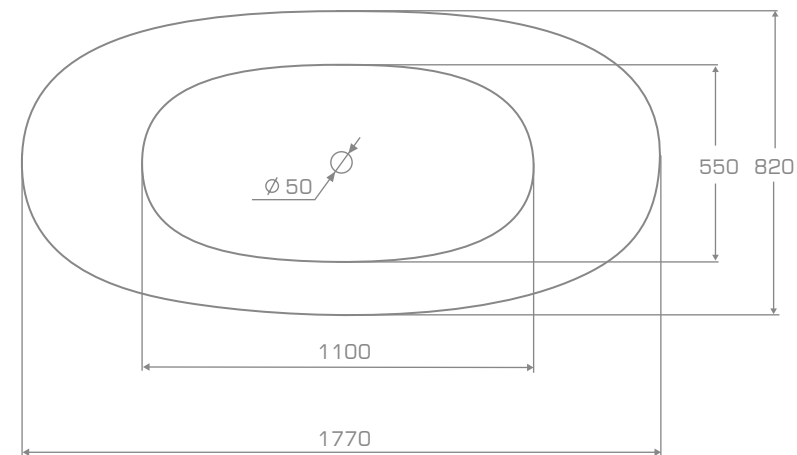

Freestanding bathtub

TULIPANO

TECHNICAL INFORMATION

Dimension: 177x82x73 cm

Material: QualTec composite

Color: Ravon / NCS / RAL color palette

Capacity: 230 liters

Weight: 63kg

Weight with packaging: 83kg

STANDARD EQUIPMENT

- click-clack drain plug,
- siphon,
- steel frame with adjustable feet.