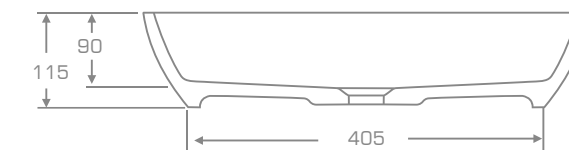

### TECHNICAL INFORMATION

Dimension: 53,5x53,5x11,5 cm

Material: Marmonit (glossy),  
PureStone (mat),  
PuroMetal (glossy/antic/brush).

Color: Ravon / NCS / RAL color palette

Weight: 7kg

Weight with packaging: 10kg