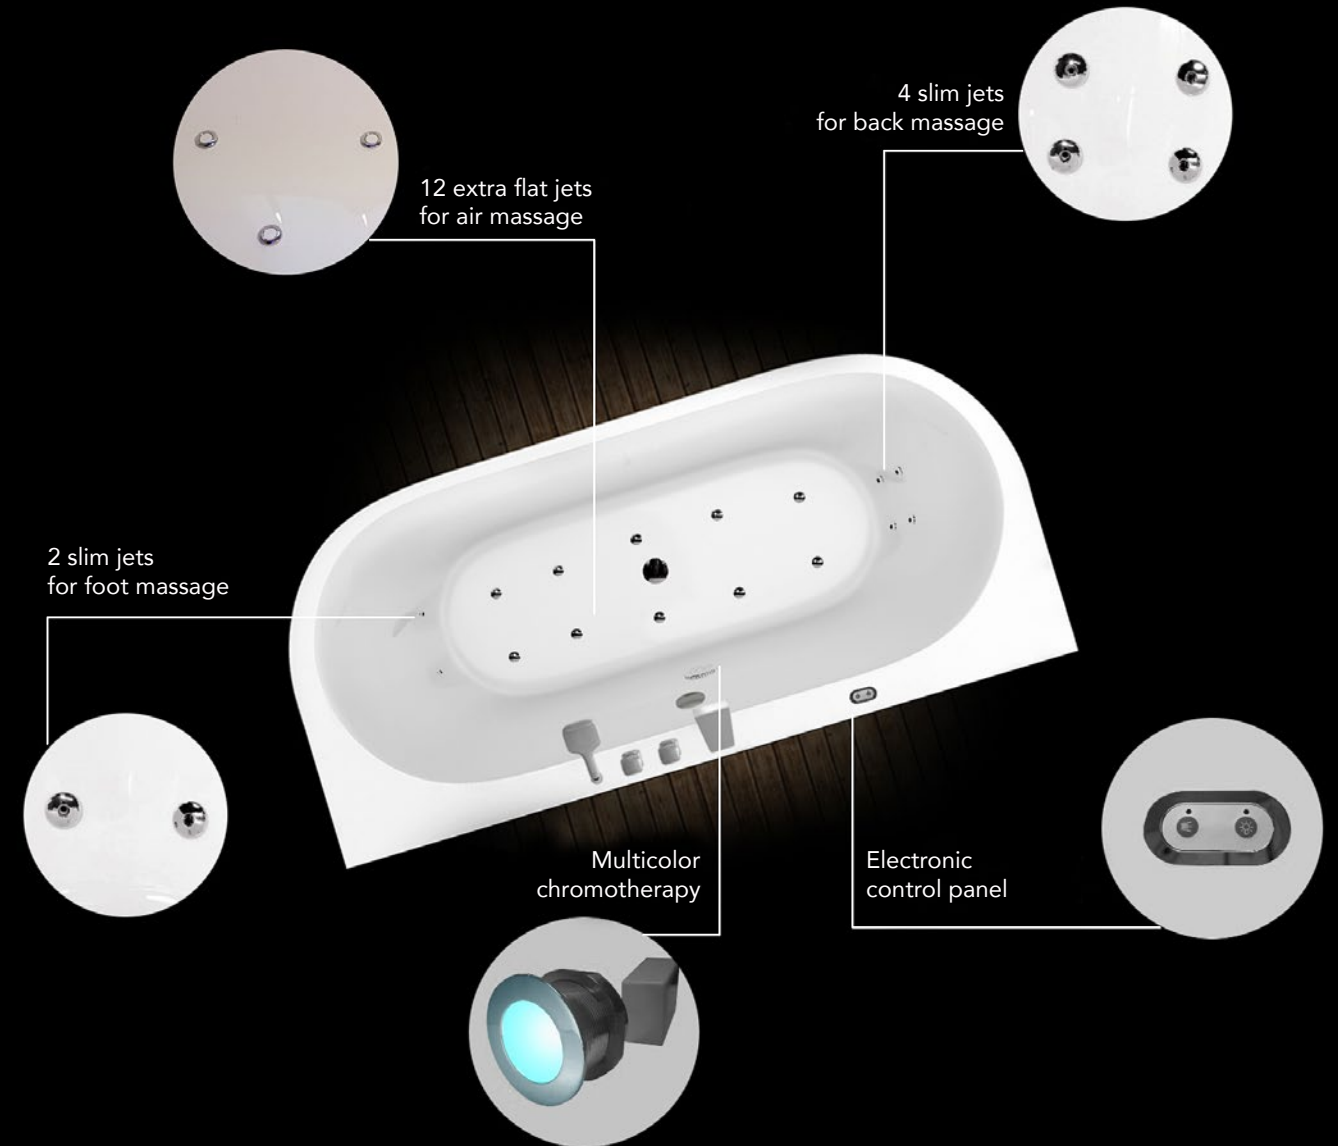

Ravon Air Plus System