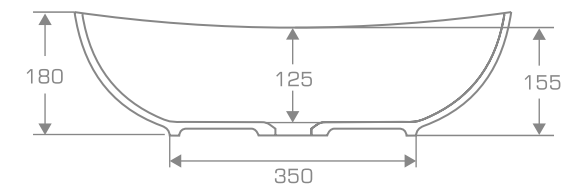

OPTIONAL EQUIPMENT

- color click-clack waste,
- Available in Limited finish.