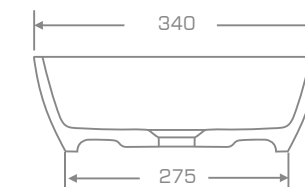

### TECHNICAL INFORMATION

Dimension: 53,5x53,5x11,5 cm

Material: Marmonit (glossy),  
PureStone (mat),  
PuroMetal (glossy/antic/brush).

Color: Ravon / NCS / RAL color palette

Weight: 7kg

Weight with packaging: 10kg