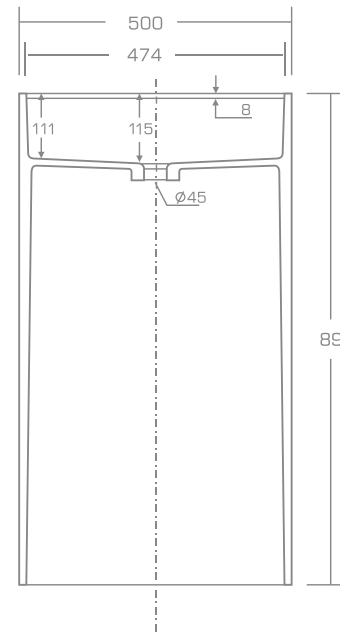

Freestanding washbasin

GLADIO

Gladio freestanding washbasin by Ravon is a combination of functionality and simple design. The practical shelf we can be used to mount a faucet or place cosmetics at the same time. This model is also available without holes for fittings. Following modern trends, Ravon Manufactory has created yet another product that meets formal requirements of utility and contemporary aesthetics, that place emphasis on comfort of use, timelessness, and uniqueness of functional objects. The product is designed to be installed with deck mounted or concealed wall-mounted faucets.

material
Marmonit/PuroMetal