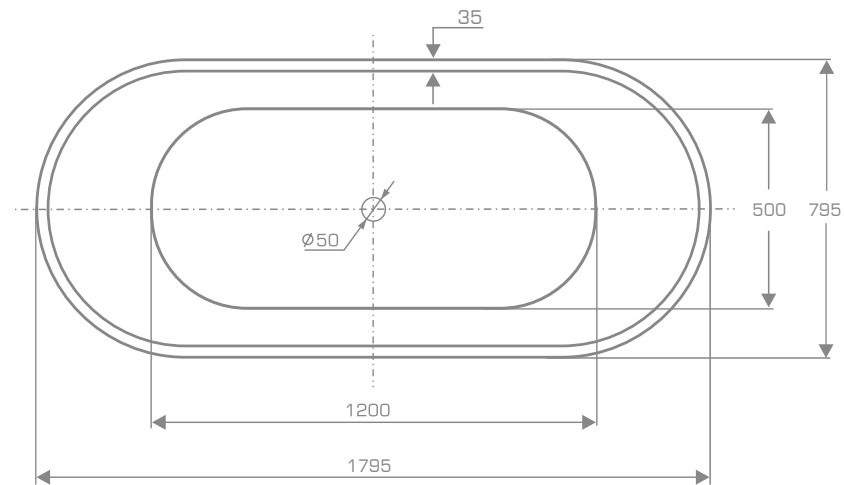

Freestanding bathtub

S P A C E

TECHNICAL INFORMATION

Dimension: 179,5x79,5x63 cm

Material: QualTec composite

Color: Ravon / NCS / RAL color palette

Capacity: 230 liters

Weight: 60kg

Weight with packaging: 80kg

STANDARD EQUIPMENT

- click-clack drain plug,
- siphon,
- steel frame with adjustable feet.