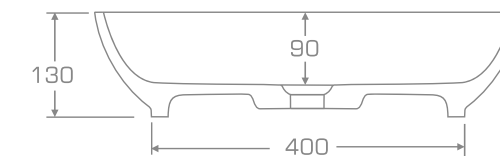

#### TECHNICAL INFORMATION

**Dimension:** 53,5x53,5x13 cm

**Material:** Marmonit (glossy),  
PureStone (mat),  
PuroMetal (glossy/antic/brush).

**Color:** Ravon / NCS / RAL color palette

**Weight:** 7kg

**Weight with packaging:** 10kg