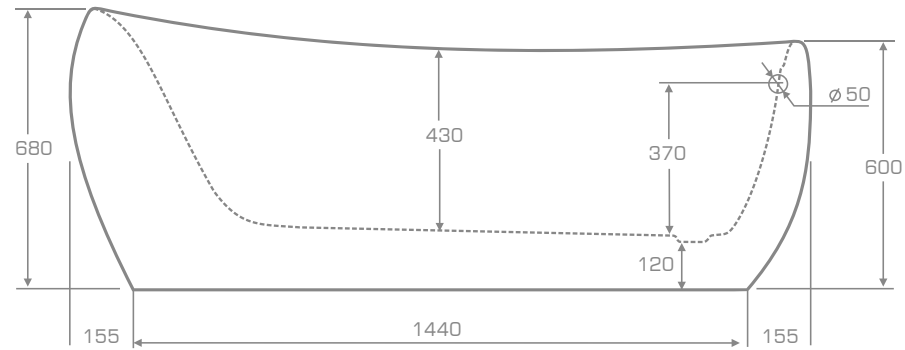

Freestanding bathtub

WISTERIA 175

TECHNICAL INFORMATION

Dimension: 175x74x68 cm

Material: QualTec composite

Color: Ravon / NCS / RAL color palette

Capacity: 195 liters

Weight: 62kg

Weight with packaging: 82kg

STANDARD EQUIPMENT

- drain and overflow system,
- click-clack or automatic drain plug,
- siphon,
- steel frame with adjustable feet.