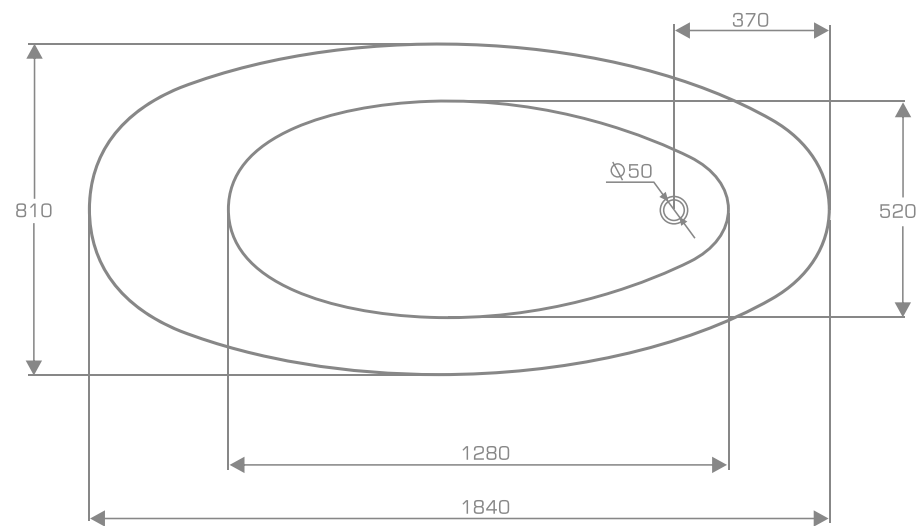

Freestanding bathtub

A M B I E N T E

TECHNICAL INFORMATION

Dimension: 184x81x76 cm

Material: QualTec composite

Color: Ravon / NCS / RAL color palette

Capacity: 240 liters

Weight: 65kg

Weight with packaging: 85kg

STANDARD EQUIPMENT

- drain and overflow system,
- click-clack or automatic drain plug,
- siphon,
- steel frame with adjustable feet.