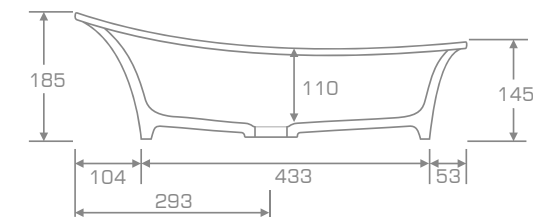

OPTIONAL EQUIPMENT

- color click-clack waste,
- Available in Limited finish.