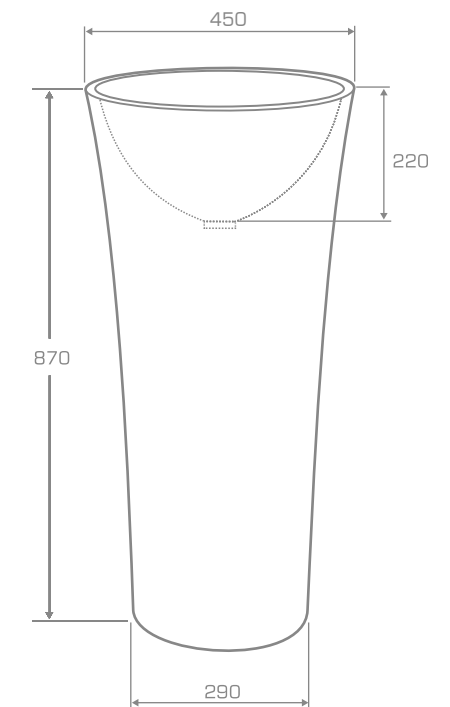

OPTIONAL EQUIPMENT

- color click-clack waste,
- Available in Limited finish.