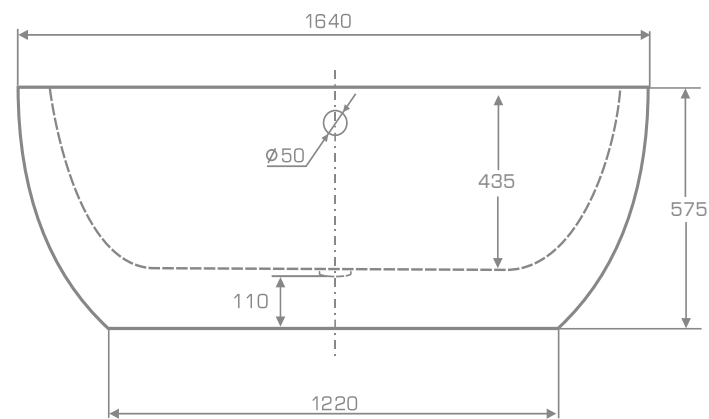

Wall - adjacent tub
SENSUAL WALL

TECHNICAL INFORMATION

Dimension: 164x79,5x57,5 cm

Material: QualTec composite

Color: Ravon / NCS / RAL color palette

Capacity: 170 liters

Weight: 58kg

Weight with packaging: 78kg

STANDARD EQUIPMENT

- drain and overflow system,
- click-clack or automatic drain plug,
- siphon,
- steel frame with adjustable feet.

OPTIONAL EQUIPMENT

- drain and overflow set with top cleaning system,
- click-clack waste plug and overflow in bathtub color,
- overflow filling system,
- Ravon Air system - air massage with Color Therapy,
- Available in Limited and Art finish.