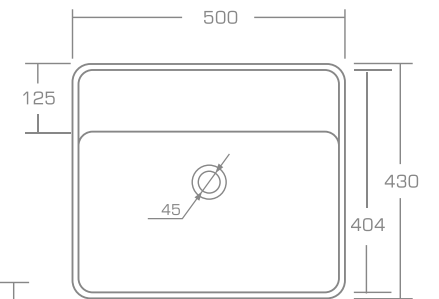

OPTIONAL EQUIPMENT

- color click-clack waste,
- Available in Limited finish.