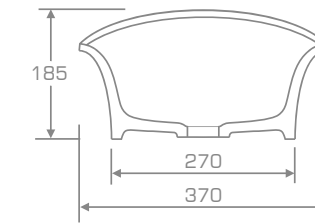

### TECHNICAL INFORMATION

Dimension: 59x37x18,5 cm

Material: Marmonit (glossy),  
PureStone (mat),  
PuroMetal (glossy/antic/brush).

Color: Ravon / NCS / RAL color palette

Weight: 7kg

Weight with packaging: 10kg