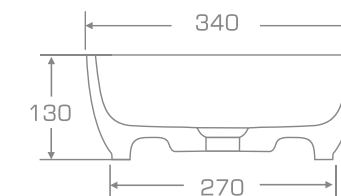

#### TECHNICAL INFORMATION

**Dimension:** 53,5x53,5x13 cm

**Material:** Marmonit (glossy),  
PureStone (mat),  
PuroMetal (glossy/antic/brush).

**Color:** Ravon / NCS / RAL color palette

**Weight:** 7kg

**Weight with packaging:** 10kg