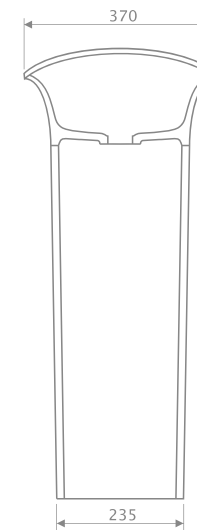

Freestanding washbasin

EUPHORIA

Euphoria freestanding washbasin is an eye-catcher with its original shape and it makes a perfect match with the Euphoria freestanding bathtub. When designing the Euphoria collection we were inspired by nature and the shape of calla flowers, which subtle and asymmetrical lines create an elegant and charming look. The washbasin is available in many colors, both in matte and glossy finish. The product is suitable for installation with floor or wall-mounted concealed fittings.

Euphoria collection has been nominated for the prestigious „Good Design 2020“ competition.

material
Marmonit / PureStone / PuroMetal

Freestanding washbasin

EUPHORIA

TECHNICAL INFORMATION

Dimension: 58,6x37x90 cm

Material: Marmonit (glossy),
PureStone (mat),
PuroMetal (glossy/antic/brush).

Color: Ravon / NCS / RAL color palette

Weight: 30kg

Weight with packaging: 50kg

OPTIONAL EQUIPMENT

- color click-clack waste,
- Available in Limited finish.

produkt rekomendowany
do konkursu

2020