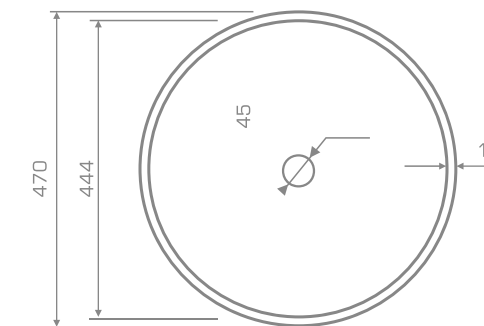

OPTIONAL EQUIPMENT

- color click-clack waste,
- Available in Limited finish.