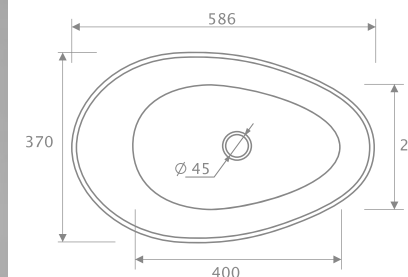

Freestanding washbasin

EUPHORIA

Euphoria freestanding washbasin is an eye-catcher with its original shape and it makes a perfect match with the Euphoria freestanding bathtub. When designing the Euphoria collection we were inspired by nature and the shape of calla flowers, which subtle and asymmetrical lines create an elegant and charming look. The washbasin is available in many colors, both in matte and glossy finish. The product is suitable for installation with floor or wall-mounted concealed fittings.

Euphoria collection has been nominated for the prestigious „Good Design 2020“ competition.

material
Marmonit / PureStone / PuroMetal

Freestanding washbasin

EUPHORIA

TECHNICAL INFORMATION

Dimension: 58,6x37x90 cm

Material: Marmonit (glossy),
PureStone (mat),
PuroMetal (glossy/antic/brush).

Color: Ravon / NCS / RAL color palette

Weight: 30kg

Weight with packaging: 50kg

OPTIONAL EQUIPMENT

- color click-clack waste,
- Available in Limited finish.

produkt rekomendowany
do konkursu

2020