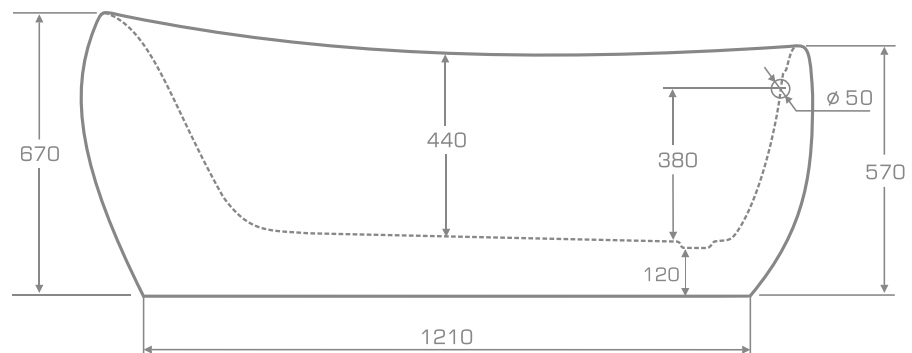

Freestanding bathtub
WISTERIA 160

TECHNICAL INFORMATION

Dimension: 160x68x67 cm

Material: QualTec composite

Color: Ravon / NCS / RAL color palette

Capacity: 180 liters

Weight: 53kg

Weight with packaging: 73kg

STANDARD EQUIPMENT

- drain and overflow system,
- click-clack or automatic drain plug,
- siphon,
- steel frame with adjustable feet.