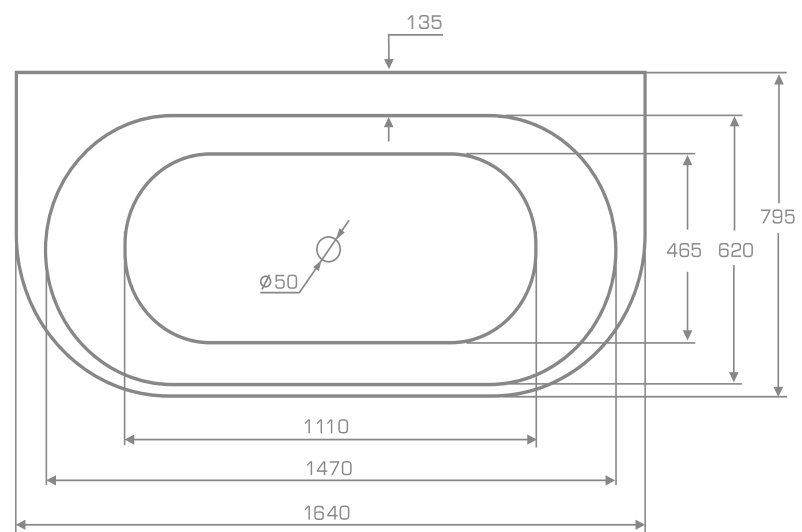

Wall - adjacent tub
SENSUAL WALL

TECHNICAL INFORMATION

Dimension: 164x79,5x57,5 cm

Material: QualTec composite

Color: Ravon / NCS / RAL color palette

Capacity: 170 liters

Weight: 58kg

Weight with packaging: 78kg

STANDARD EQUIPMENT

- drain and overflow system,
- click-clack or automatic drain plug,
- siphon,
- steel frame with adjustable feet.

OPTIONAL EQUIPMENT

- drain and overflow set with top cleaning system,
- click-clack waste plug and overflow in bathtub color,
- overflow filling system,
- Ravon Air system - air massage with Color Therapy,
- Available in Limited and Art finish.