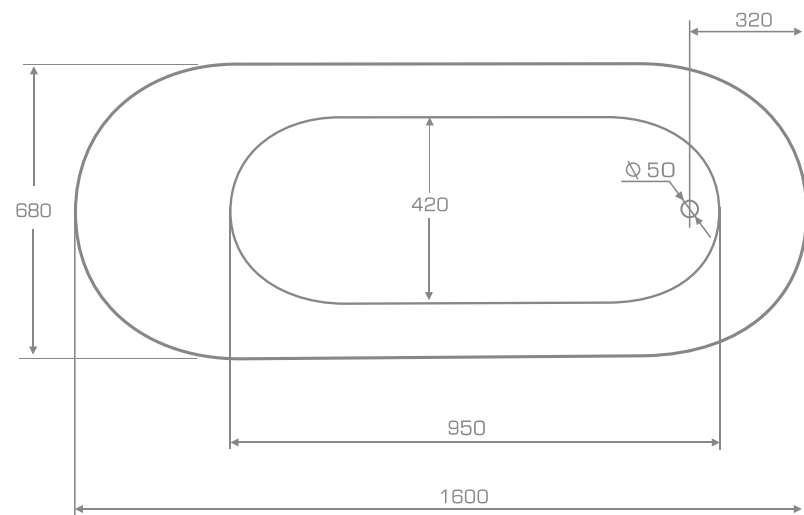

Freestanding bathtub
WISTERIA 160

TECHNICAL INFORMATION

Dimension: 160x68x67 cm

Material: QualTec composite

Color: Ravon / NCS / RAL color palette

Capacity: 180 liters

Weight: 53kg

Weight with packaging: 73kg

STANDARD EQUIPMENT

- drain and overflow system,
- click-clack or automatic drain plug,
- siphon,
- steel frame with adjustable feet.