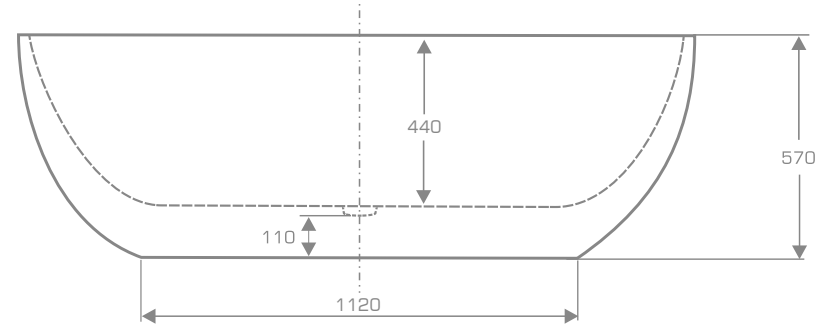

Freestanding bathtub

S P A C E

TECHNICAL INFORMATION

Dimension: 179,5x79,5x63 cm

Material: QualTec composite

Color: Ravon / NCS / RAL color palette

Capacity: 230 liters

Weight: 60kg

Weight with packaging: 80kg

STANDARD EQUIPMENT

- click-clack drain plug,
- siphon,
- steel frame with adjustable feet.