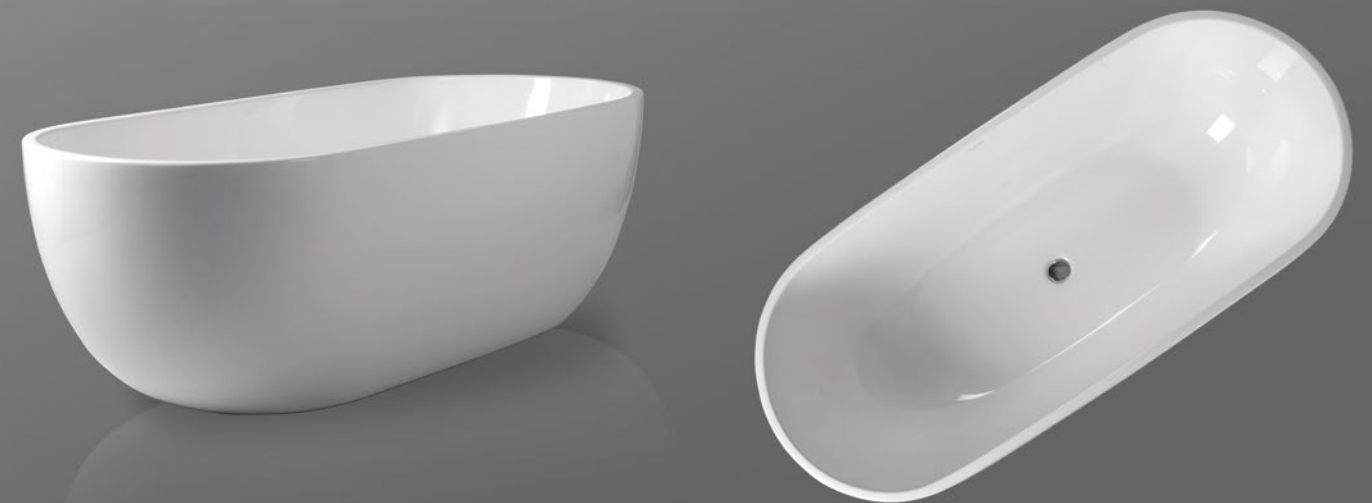

RAVON™
manufatura