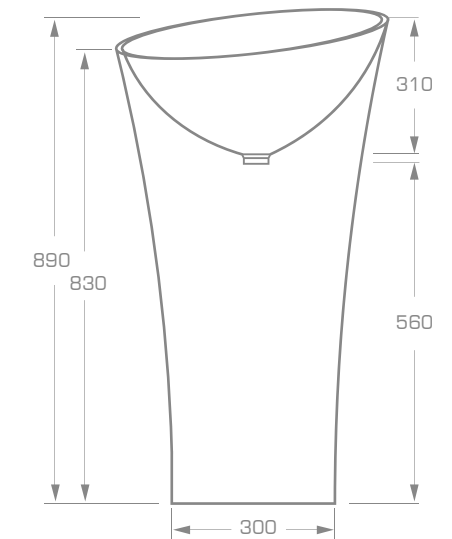

OPTIONAL EQUIPMENT

- color click-clack waste,
- Available in Limited finish.