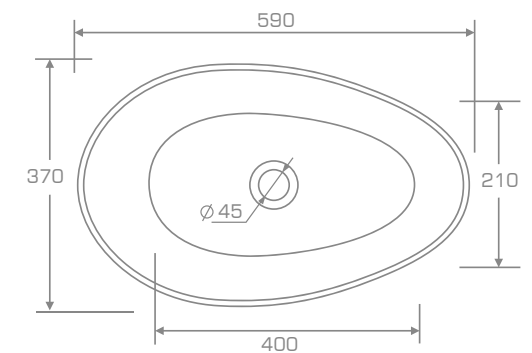

OPTIONAL EQUIPMENT

- color click-clack waste,
- Available in Limited finish.