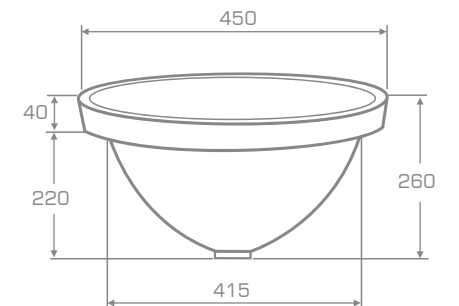

OPTIONAL EQUIPMENT

- color click-clack waste,
- Available in Limited finish.