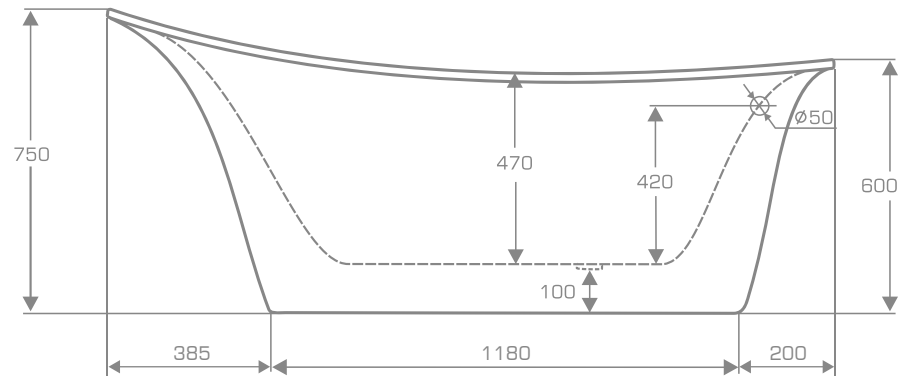

Freestanding bathtub

EUPHORIA

TECHNICAL INFORMATION

Dimension: 178x88x75 cm

Material: QualTec composite

Color: Ravon / NCS / RAL color palette

Capacity: 200 liters

Weight: 65kg

Weight with packaging: 80kg

STANDARD EQUIPMENT

- drain and overflow system,
- click-clack or automatic drain plug,
- siphon,
- steel frame with adjustable feet.