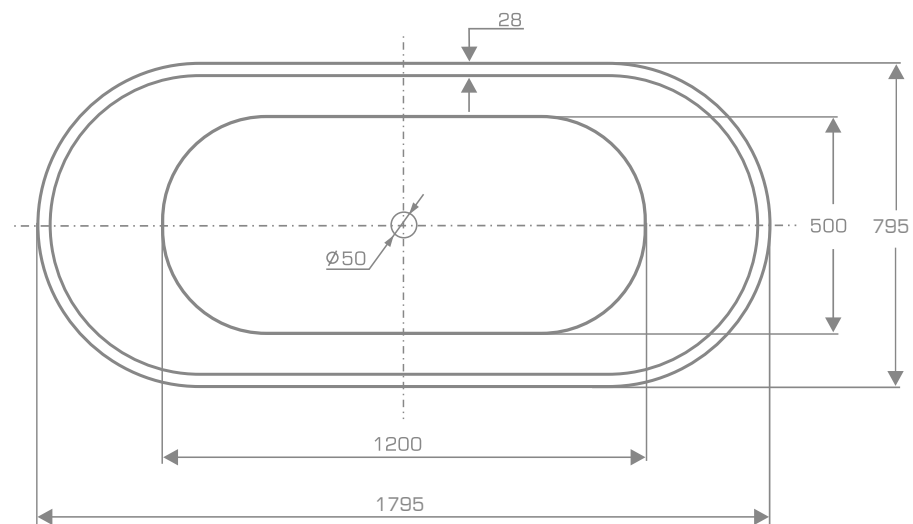

Freestanding bathtub

M O D E R N

TECHNICAL INFORMATION

Dimension: 179,5x79,5x63 cm

Material: QualTec composite

Color: Ravon / NCS / RAL color palette

Capacity: 230 liters

Weight: 65kg

Weight with packaging: 85kg

STANDARD EQUIPMENT

- click-clack drain plug,
- siphon,
- steel frame with adjustable feet.