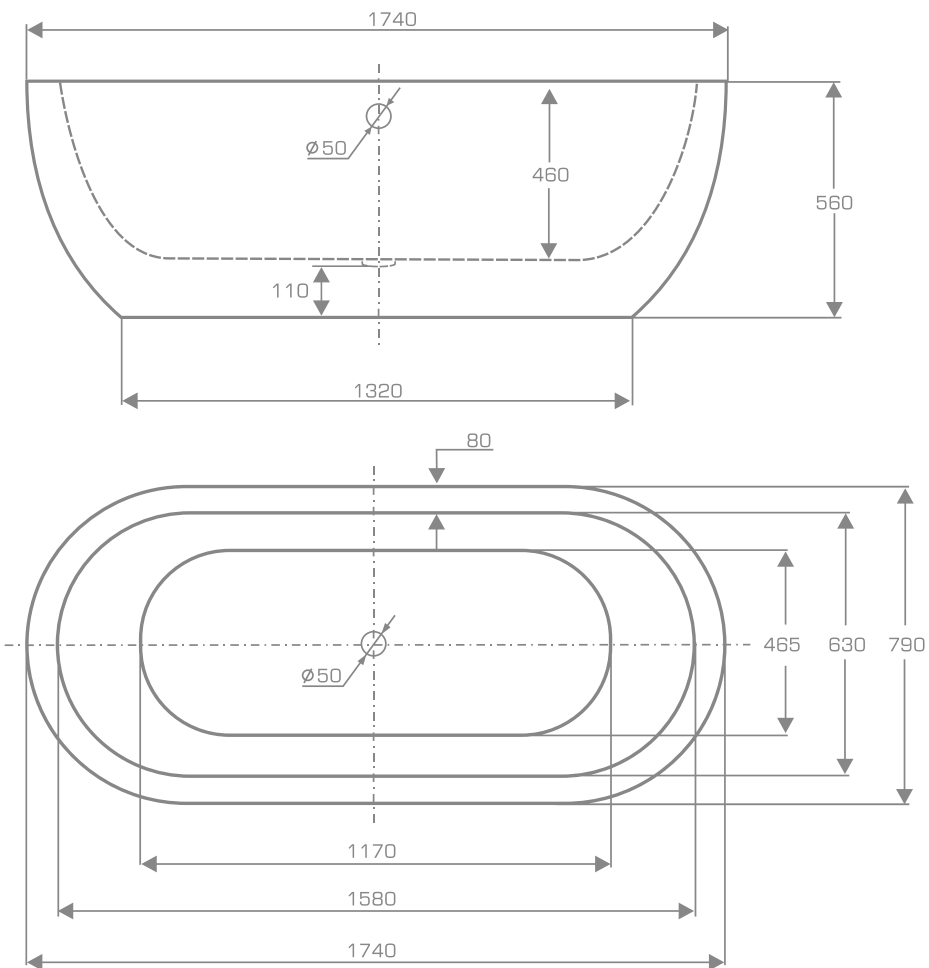

Freestanding bathtub

GENESIS

TECHNICAL INFORMATION

Dimension: 174x79x56 cm

Material: QualTec composite

Color: Ravon / NCS / RAL color palette

Capacity: 195 liters

Weight: 53kg

Weight with packaging: 73kg

STANDARD EQUIPMENT

- drain and overflow system,
- click-clack or automatic drain plug,
- siphon,
- steel frame with adjustable feet.