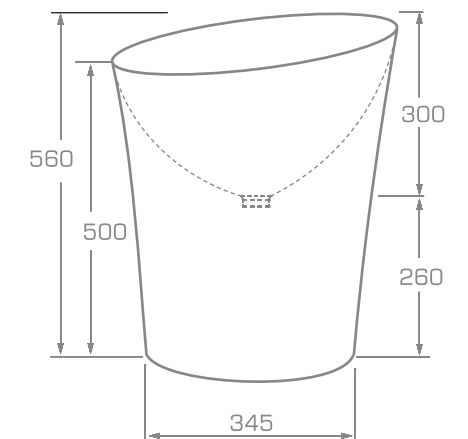

OPTIONAL EQUIPMENT

- color click-clack waste,
- Available in Limited finish.