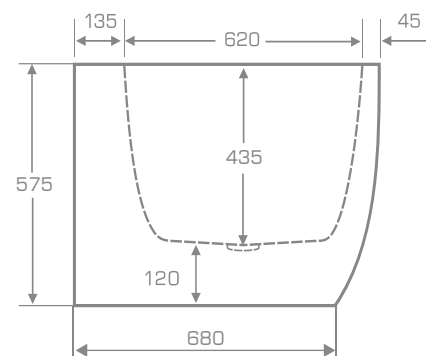

Wall - adjacent tub
SENSUAL WALL

TECHNICAL INFORMATION

Dimension: 164x79,5x57,5 cm

Material: QualTec composite

Color: Ravon / NCS / RAL color palette

Capacity: 170 liters

Weight: 58kg

Weight with packaging: 78kg

STANDARD EQUIPMENT

- drain and overflow system,
- click-clack or automatic drain plug,
- siphon,
- steel frame with adjustable feet.

OPTIONAL EQUIPMENT

- drain and overflow set with top cleaning system,
- click-clack waste plug and overflow in bathtub color,
- overflow filling system,
- Ravon Air system - air massage with Color Therapy,
- Available in Limited and Art finish.