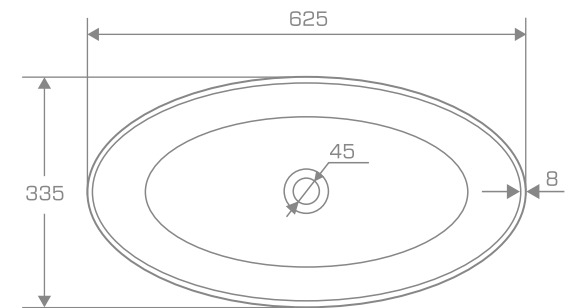

OPTIONAL EQUIPMENT

- color click-clack waste,
- Available in Limited finish.