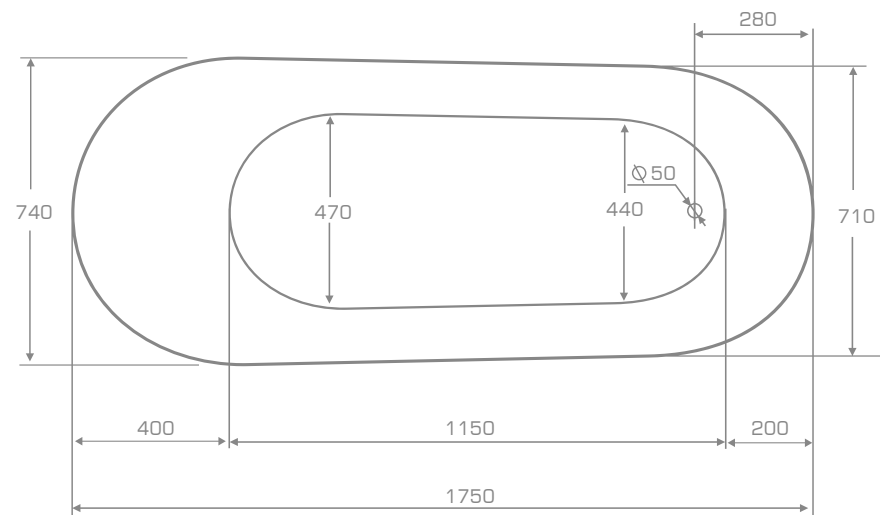

Freestanding bathtub

WISTERIA 175

TECHNICAL INFORMATION

Dimension: 175x74x68 cm

Material: QualTec composite

Color: Ravon / NCS / RAL color palette

Capacity: 195 liters

Weight: 62kg

Weight with packaging: 82kg

STANDARD EQUIPMENT

- drain and overflow system,
- click-clack or automatic drain plug,
- siphon,
- steel frame with adjustable feet.