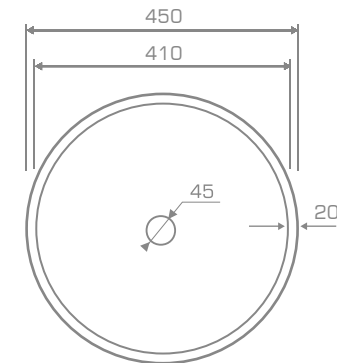

OPTIONAL EQUIPMENT

- color click-clack waste,
- Available in Limited finish.