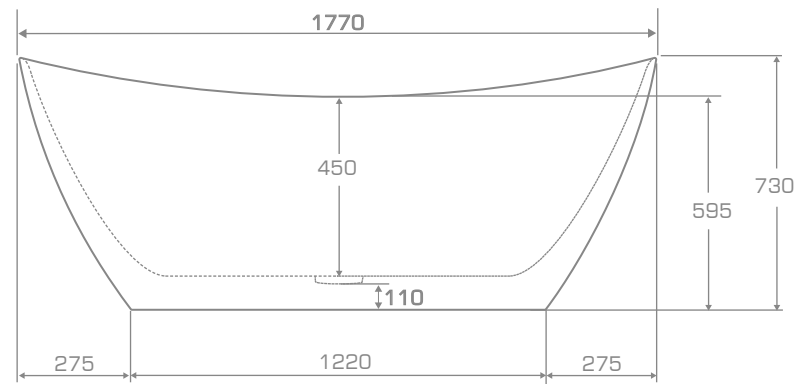

Freestanding bathtub

TULIPANO

TECHNICAL INFORMATION

Dimension: 177x82x73 cm

Material: QualTec composite

Color: Ravon / NCS / RAL color palette

Capacity: 230 liters

Weight: 63kg

Weight with packaging: 83kg

STANDARD EQUIPMENT

- click-clack drain plug,
- siphon,
- steel frame with adjustable feet.