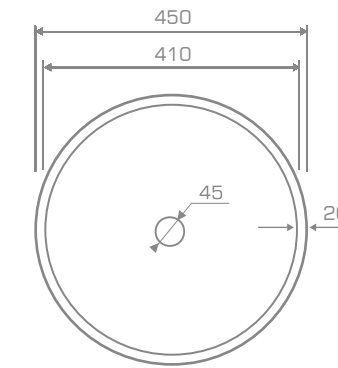

Freestanding washbasin

L O V E L Y

The Lovely round free-standing washbasin is a proposal for those who value minimalism and simplicity in utility items. The shape of the washbasin is emphasized by the sharp edge line. The right depth (up to 22 cm) allows for comfortable use and prevents unwanted water droplets outside the sink. The product is available in two types of finishes: matt and glossy. In addition, we can decorate the washbasin with colors from the proprietary Ravon, RAL and NCS color palette, and apply PuroMetal metallised coating.

material
Marmonit / PureStone / PuroMetal