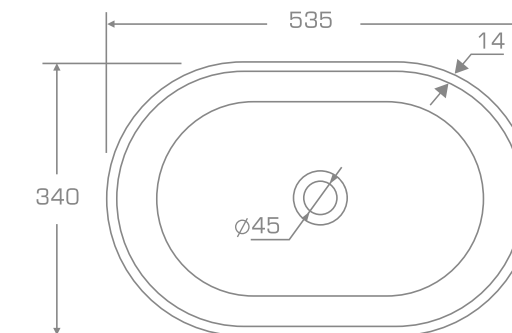

### TECHNICAL INFORMATION

Dimension: 53,5x53,5x11,5 cm

Material: Marmonit (glossy),  
PureStone (mat),  
PuroMetal (glossy/antic/brush).

Color: Ravon / NCS / RAL color palette

Weight: 7kg

Weight with packaging: 10kg