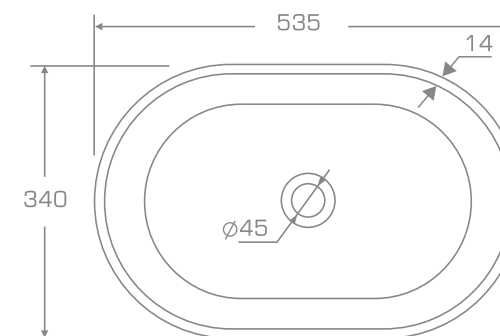

#### TECHNICAL INFORMATION

**Dimension:** 53,5x53,5x13 cm

**Material:** Marmonit (glossy),  
PureStone (mat),  
PuroMetal (glossy/antic/brush).

**Color:** Ravon / NCS / RAL color palette

**Weight:** 7kg

**Weight with packaging:** 10kg