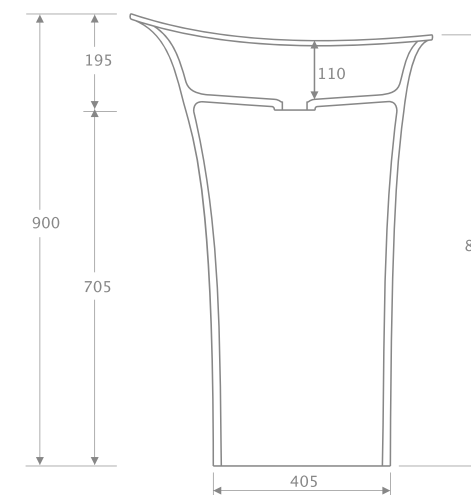

Freestanding washbasin

EUPHORIA

Euphoria freestanding washbasin is an eye-catcher with its original shape and it makes a perfect match with the Euphoria freestanding bathtub. When designing the Euphoria collection we were inspired by nature and the shape of calla flowers, which subtle and asymmetrical lines create an elegant and charming look. The washbasin is available in many colors, both in matte and glossy finish. The product is suitable for installation with floor or wall-mounted concealed fittings.

Euphoria collection has been nominated for the prestigious „Good Design 2020“ competition.

material
Marmonit / PureStone / PuroMetal

Freestanding washbasin

EUPHORIA

TECHNICAL INFORMATION

Dimension: 58,6x37x90 cm

Material: Marmonit (glossy),
PureStone (mat),
PuroMetal (glossy/antic/brush).

Color: Ravon / NCS / RAL color palette

Weight: 30kg

Weight with packaging: 50kg

OPTIONAL EQUIPMENT

- color click-clack waste,
- Available in Limited finish.

produkt rekomendowany
do konkursu

2020