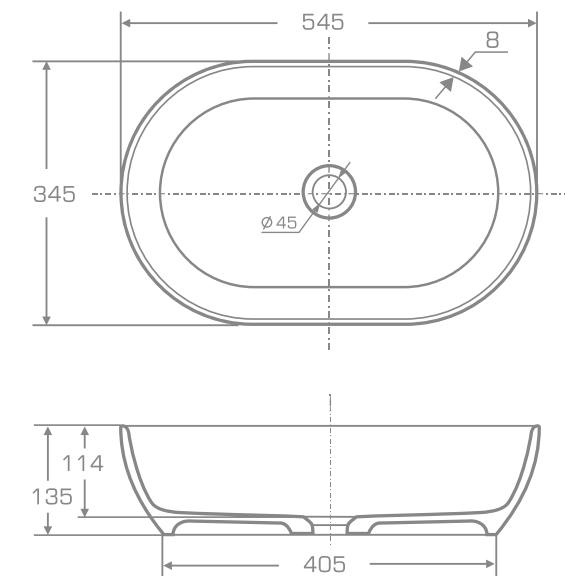

OPTIONAL EQUIPMENT

- color click-clack waste,
- Available in Limited finish.