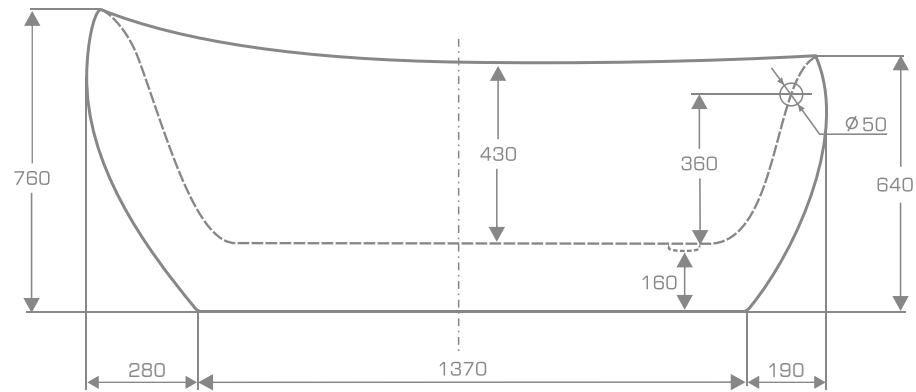

Freestanding bathtub

A M B I E N T E

TECHNICAL INFORMATION

Dimension: 184x81x76 cm

Material: QualTec composite

Color: Ravon / NCS / RAL color palette

Capacity: 240 liters

Weight: 65kg

Weight with packaging: 85kg

STANDARD EQUIPMENT

- drain and overflow system,
- click-clack or automatic drain plug,
- siphon,
- steel frame with adjustable feet.