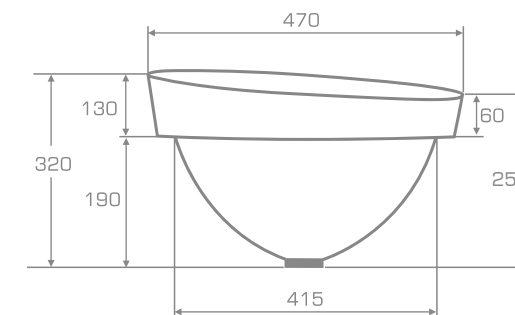

OPTIONAL EQUIPMENT

- color click-clack waste,
- Available in Limited finish.