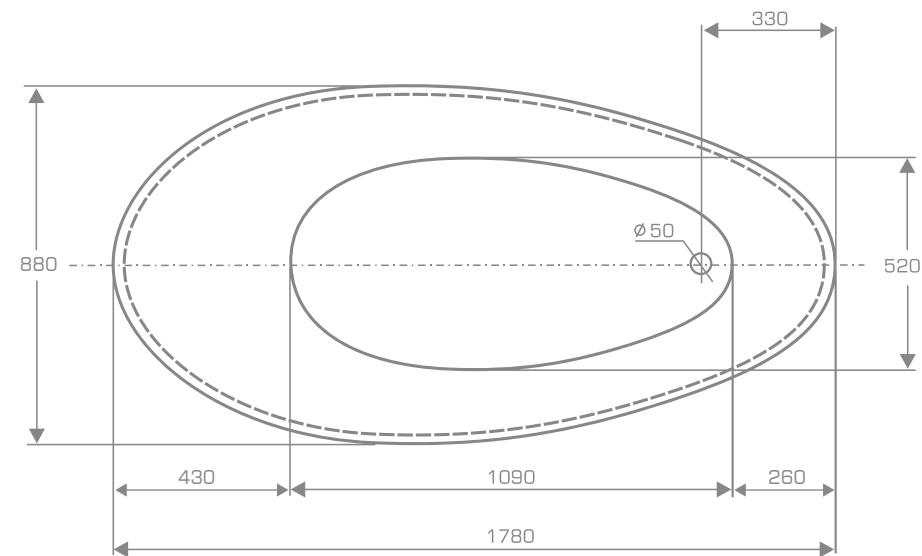

Freestanding bathtub

EUPHORIA

TECHNICAL INFORMATION

Dimension: 178x88x75 cm

Material: QualTec composite

Color: Ravon / NCS / RAL color palette

Capacity: 200 liters

Weight: 65kg

Weight with packaging: 80kg

STANDARD EQUIPMENT

- drain and overflow system,
- click-clack or automatic drain plug,
- siphon,
- steel frame with adjustable feet.