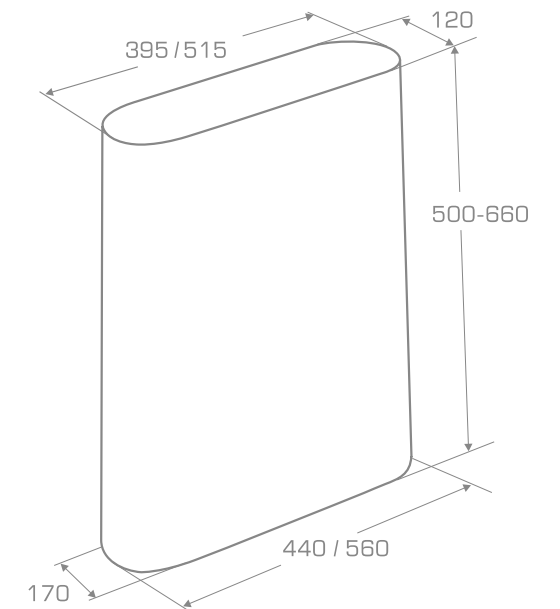

OPTIONAL EQUIPMENT

- Available in Limited and Art finish.