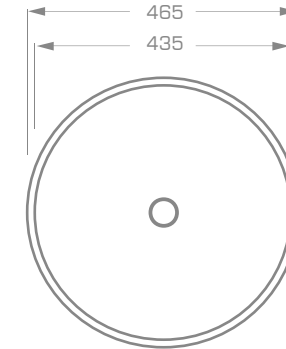

### TECHNICAL INFORMATION

Dimension: 46,5x46,5x56 cm

Material: Marmonit (glossy),  
PureStone (mat),  
PuroMetal (glossy/antic/brush).

Color: Ravon / NCS / RAL color palette

Weight: 21kg

Weight with packaging: 35kg