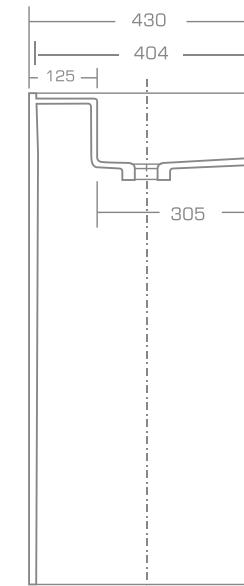

Freestanding washbasin

GLADIO

Gladio freestanding washbasin by Ravon is a combination of functionality and simple design. The practical shelf we can be used to mount a faucet or place cosmetics at the same time. This model is also available without holes for fittings. Following modern trends, Ravon Manufactory has created yet another product that meets formal requirements of utility and contemporary aesthetics, that place emphasis on comfort of use, timelessness, and uniqueness of functional objects. The product is designed to be installed with deck mounted or concealed wall-mounted faucets.

material
Marmonit/PuroMetal